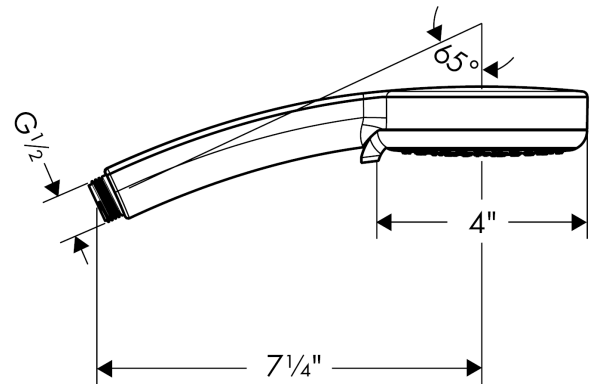

Scale drawing