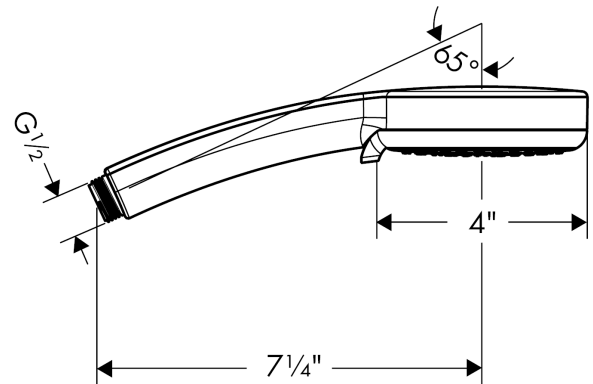

Scale drawing

Croma 100

Croma E 100 Green Vario-Jet Handshower, 2.0 GPM

Finishes : **brushed nickel** Part no. : **04332820**

Exploded drawing

Year of production: >06/10

Croma 100**Croma E 100 Green Vario-Jet Handshower, 2.0 GPM**Finishes : **brushed nickel** Part no. : **04332820****Spare parts list**