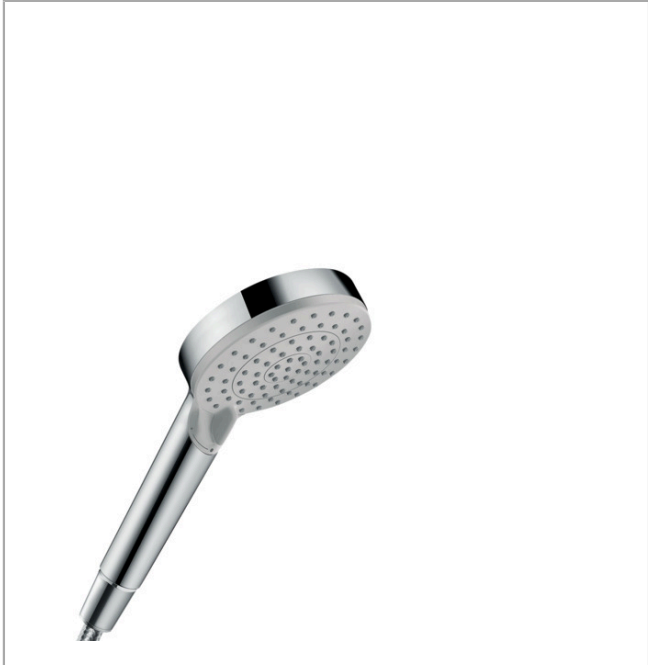

Vernis Blend
Hand shower 100 Vario 1.75 GPM
 Finishes : **chrome** Part no. : **26340001**

Description

Features

- Spray modes: Rain, IntenseRain
- 80 no-clog spray channels
- Continuous spray mode adjustment
- easy cleanable plastic spray disc
- Flow: 1.75 GPM (6.6 L/Min)

Item details

List Price \$ 43.00

Technology

Compliance

Product image

Scale drawing