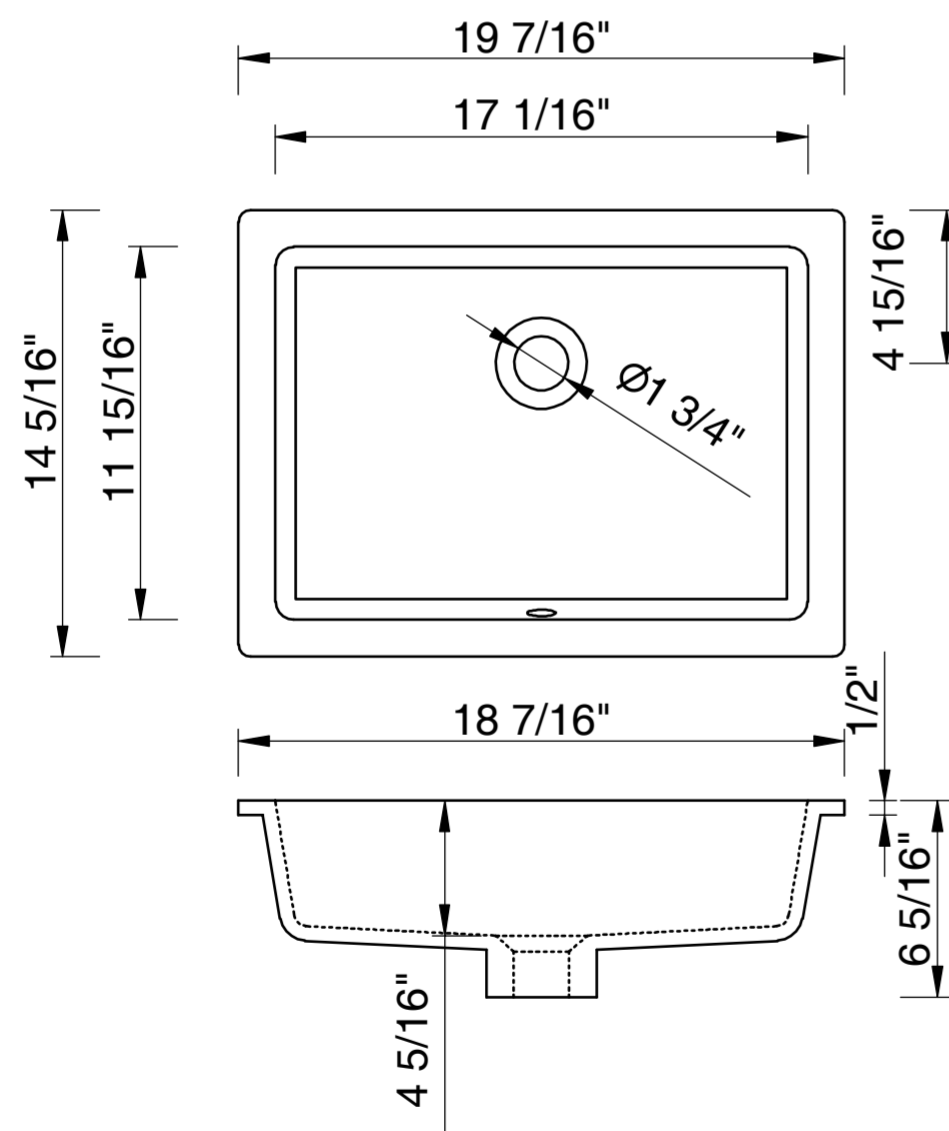

James Martin Vanities - Rectangular Undermount Sink (Basin) **SNK-SS-RC-DVG**

Used with 3cm thickness premium rectangular countertops:
Silestone Quartz

JAMES MARTIN

VANITIES™

Imperial Measurements

OD Size: 494 x 364 x 160 mm
19 7/16" x 14 5/16" x 6 5/16"
ID Size: 434 x 304 mm
17 1/16" x 11 15/16"

Metric Measurements