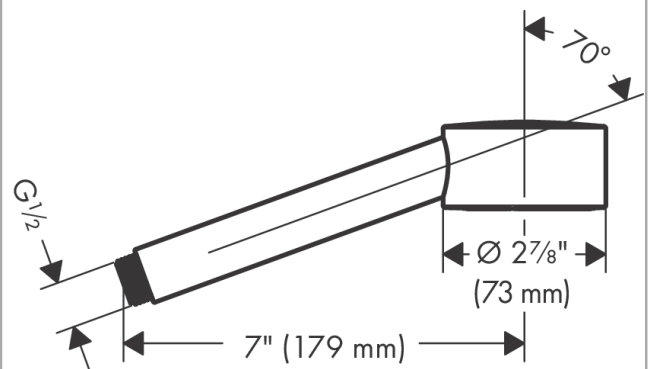

AXOR One
Handshower 1-Jet, 1.5 GPM
Finishes : **chrome** Part no. : **48654001**

Features

- Spray modes: PowderRain
- Flow: 1.5 GPM (5.7 L/Min)

Item details

List Price \$ 186.00

Technology

Compliance

Product image

Scale drawing

AXOR One
Handshower 1-Jet, 1.5 GPM
Finishes : **chrome** Part no. : **48654001**

Exploded drawing

Year of production: >08/21

AXOR One
Handshower 1-Jet, 1.5 GPM
Finishes : **chrome** Part no. : **48654001**