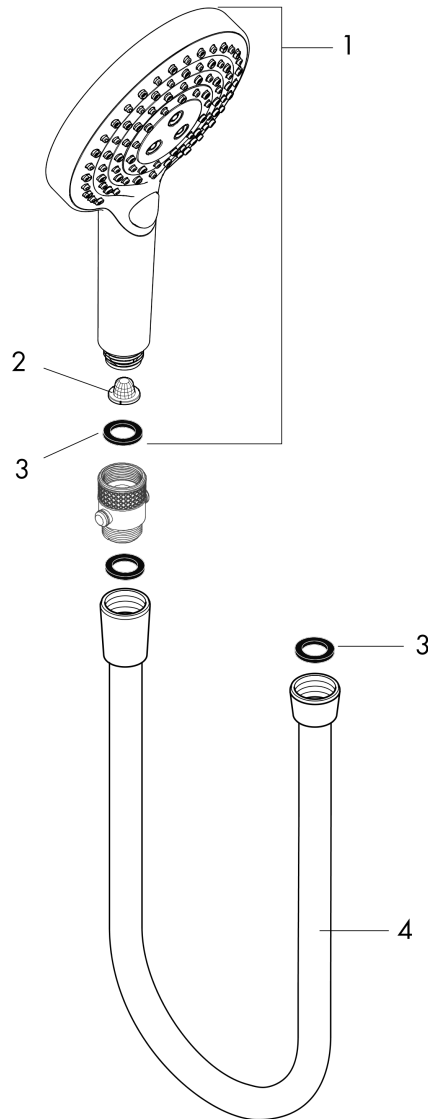

Raindance Select S
Handshower 120 3-Jet Powder Rain ADA, 1.75 GPM
 Finishes : **chrome** Part no. : **04903000**

Description

Features

- Consists of: hand shower, None Positive Shut Off Diverter CH
- Spray modes hand shower: PowderRain, Rain, Whirl
- Flow: 1.75 GPM (6.6 L/Min)

Item details

List Price \$ 174.00

Technology

Compliance

Product image

Scale drawing

Raindance Select S
Handshower 120 3-Jet Powder Rain ADA, 1.75 GPM
Finishes : **chrome** Part no. : **04903000**

Exploded drawing

Year of production: >01/22

Raindance Select S
Handshower 120 3-Jet Powder Rain ADA, 1.75 GPM
 Finishes : **chrome** Part no. : **04903000**

Spare parts list

Year of production: >01/22

Pos.	Description	Part no.	Price	PU
1	handshower	26036001	-	1
2	filter	92672000	-	1
3	seal	98058000	-	1
4	shower hose 1,60 m	28276003	-	1