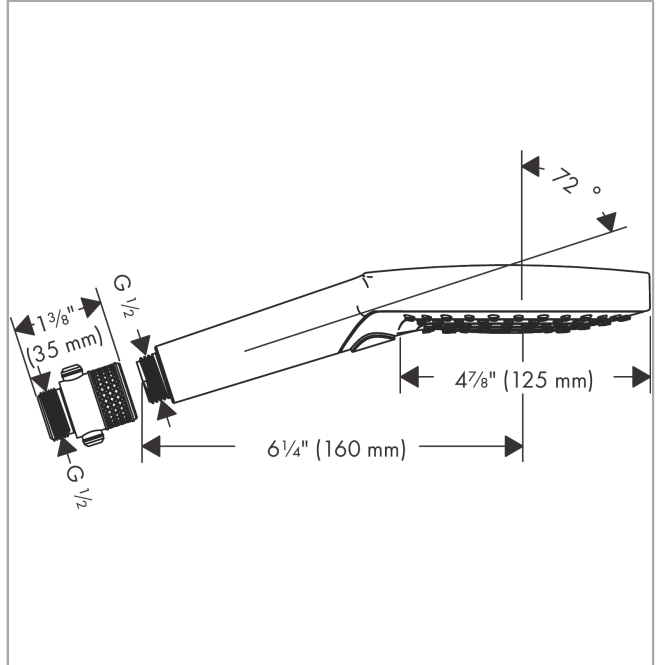

Raindance Select S
Handshower 120 3-Jet Powder Rain ADA, 1.75 GPM
 Finishes : **chrome** Part no. : **04903000**

Description

Features

- Consists of: hand shower, None Positive Shut Off Diverter CH
- Spray modes hand shower: PowderRain, Rain, Whirl
- Flow: 1.75 GPM (6.6 L/Min)

Item details

List Price \$ 174.00

Technology

Compliance

Product image

Scale drawing

Raindance Select S
Handshower 120 3-Jet Powder Rain ADA, 1.75 GPM
Finishes : **chrome** Part no. : **04903000**

Exploded drawing

Year of production: >01/22

Raindance Select S
Handshower 120 3-Jet Powder Rain ADA, 1.75 GPM
 Finishes : **chrome** Part no. : **04903000**

Spare parts list

Year of production: >01/22

Pos.	Description	Part no.	Price	PU
1	handshower	26036001	-	1
2	filter	92672000	-	1
3	seal	98058000	-	1
4	shower hose 1,60 m	28276003	-	1