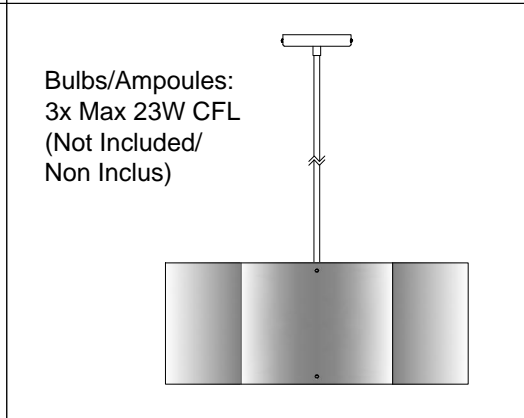

# ZUL-243

1

3

4

5

6

Bulbs/Ampoules:  
3x Max 23W CFL  
(Not Included/  
Non Inclus)

7