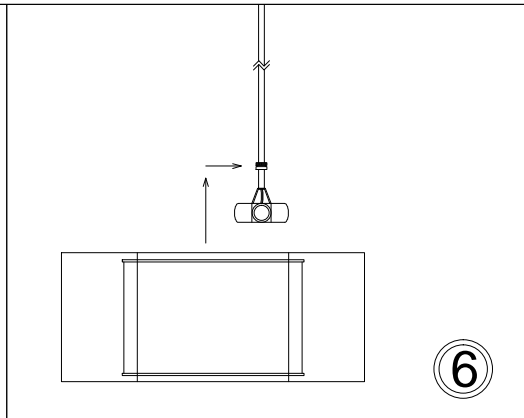

# ZUL-243

1

3

4

5

6

Bulbs/Ampoules:  
3x Max 23W CFL  
(Not Included/  
Non Inclus)

7