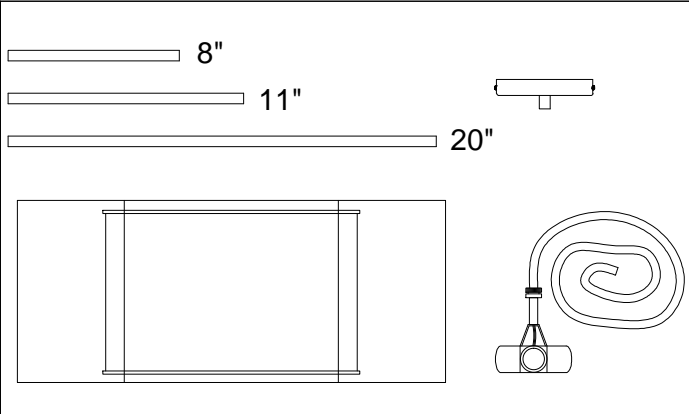

# ZUL-243

1

3

4

5

6

Bulbs/Ampoules:  
3x Max 23W CFL  
(Not Included/  
Non Inclus)

7