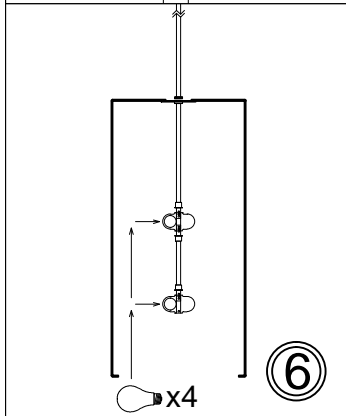

TRA-124P

1

2

3

4

5

6

7

Bulbs/ Ampoules:
4x Max 60W
E26 Base
(Not Included/
Non Inclus)