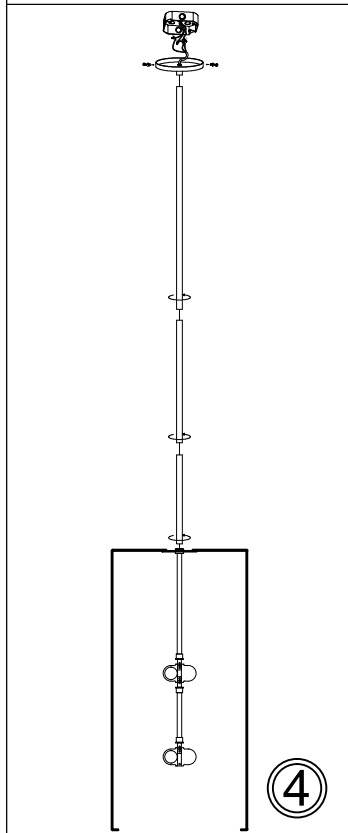

TRA-124P

1

2

3

4

5

6

7

Bulbs/ Ampoules:
4x Max 60W
E26 Base
(Not Included/
Non Inclus)