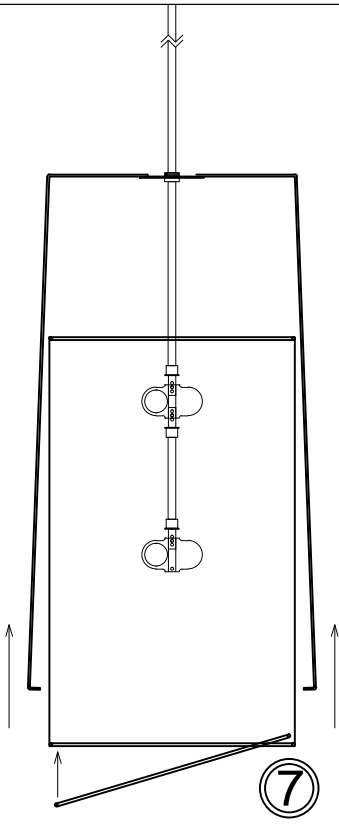

TRA-124P

1

2

3

4

5

6

7

Bulbs/ Ampoules:
4x Max 60W
E26 Base
(Not Included/
Non Inclus)