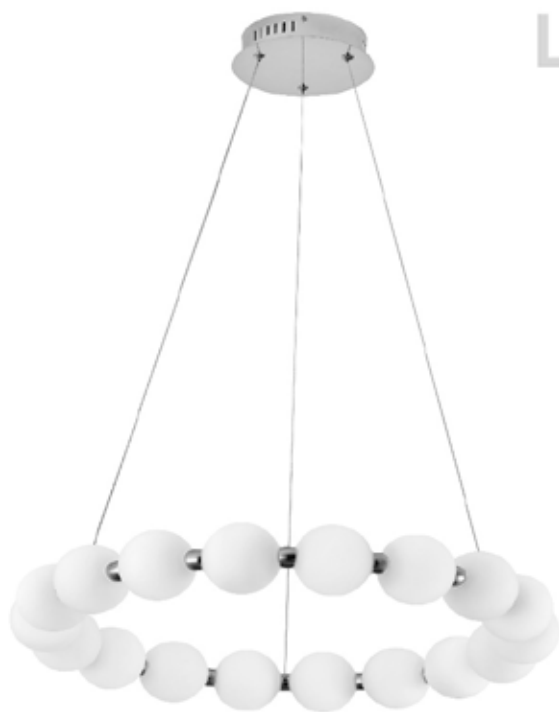

SHE-2432LEDC-PC - 24W Chandelier, PC w/ WH Acrylic Diffuser

LED

24W Polished Chrome Chandelier w/ White Acrylic

Height	3.25	No. of Bulbs	1
Width/Length	24	LED Compatible	Integrated LED
Depth	24	Total Wattage	24W
Weight	10		
Body Material	Acrylic	Second Material	Metal
Finish/Color	White	Second Finish/Color	Polished Chrome
Type of Finish	Electroplated	Second Type of Finish	Electroplated
Bulb 1 Amount	1	Rated For Voltage	Damp Location 120V
Bulb 1 Base Type	LED	Approval	cUL or equivalent
Bulb 1 Max Watt.	24W	Warranty	5 Years
Bulb 1 Included	Yes	Instal Position	Ceiling
Bulb 1 Lumens	1800		
Bulb 1 CRI	80+		

Date:	Notes:
Fixture Type:	
Job Name:	

Lighting • LED • Shades • Custom Designs

TORONTO | BUFFALO | LIGHTFAIR | DALLAS MARKET CENTRE # 4303

www.dainolite.com |
 1-888-564-1262 |
 dainolite@dainolite.com
[/dainolite](https://www.facebook.com/dainolite) |
 [/dainoliteld](https://www.instagram.com/dainoliteld) |
 [/dainolite](https://www.youtube.com/dainolite)