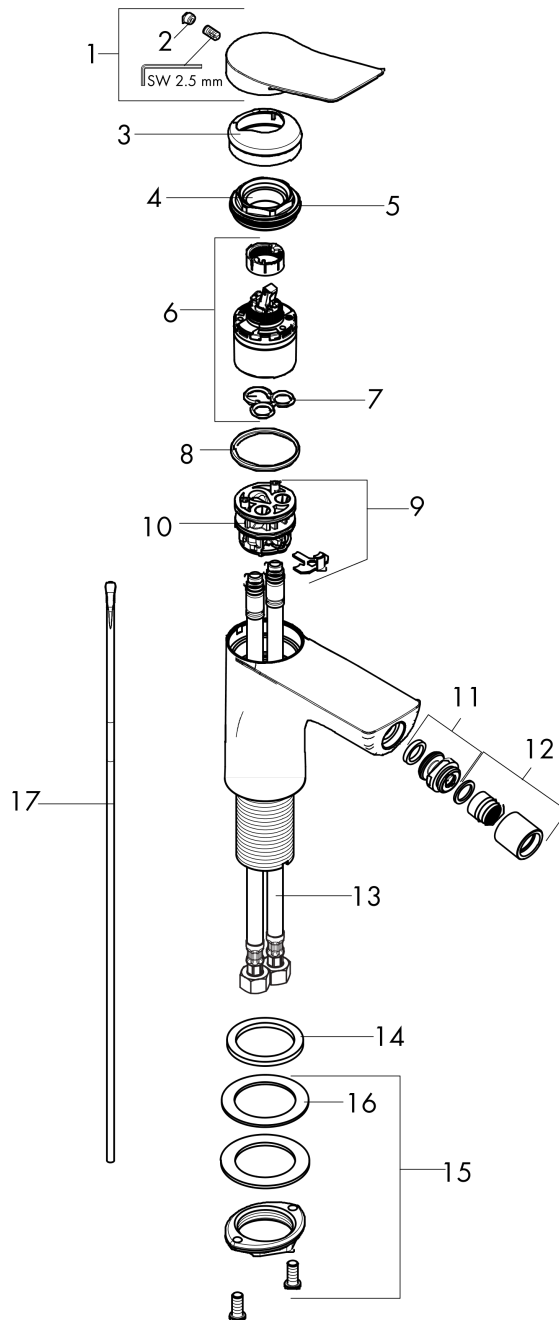

Vivenis

Single-Hole Bidet Faucet

Finishes : **chrome** Part no. : **75200001**

Description

Features

- Consists of: Single-lever bidet faucet, Pop-up assembly
- Ball-pivot joint
- Spray modes: Laminar spray
- Flow: 2.22 GPM
- Ceramic cartridge
- Includes pop-up drain
- Material waste set: Metal

Item details

List Price \$ 528.00

Design awards

reddot winner 2021

GERMAN DESIGN AWARD WINNER 2022

Compliance

Product image

Scale drawing

Vivenis
Single-Hole Bidet Faucet
 Finishes : **chrome** Part no. : **75200001**

Exploded drawing

Year of production: >11/21

Vivenis**Single-Hole Bidet Faucet**Finishes : **chrome** Part no. : **75200001****Spare parts list**

Year of production: >11/21

Pos.	Description	Part no.	Price	PU
1	handle	94277000	-	1
2	screw cover	93735460	-	1
3	escutcheon	94027000	-	1
4	nut	93995000	-	1
5	O-ring 35x1,5	92114000	-	1
6	cartridge, assy	93897000	-	1
7	seal	95008000	-	1
8	O-ring 35x2	92604000	-	1
9	adapter for cartridge	98750000	-	1
10	O-Ring 30x2	98186000	-	1
11	ball joint	97362000	-	1
12	aerator cpl.	97360001	-	1
13	connection hose 23½" M8x0,75 3/8"	96556001	-	1
14	flat seal	98749000	-	1
15	fixing set (Ø 32)	13961000	-	1
16	lever collar	97548000	-	1
17	pull rod	96657000	-	1
a	lever arm 340mm (ball-Ø12mm)	96324000	-	1
b	pop up waste	88509000	-	1