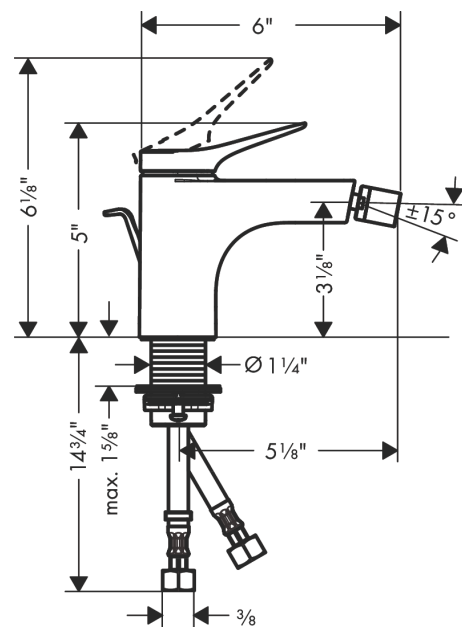

Vivenis

Single-Hole Bidet Faucet

Finishes : **chrome** Part no. : **75200001**

Description

Features

- Consists of: Single-lever bidet faucet, Pop-up assembly
- Ball-pivot joint
- Spray modes: Laminar spray
- Flow: 2.22 GPM
- Ceramic cartridge
- Includes pop-up drain
- Material waste set: Metal

Vivenis
Single-Hole Bidet Faucet
 Finishes : **chrome** Part no. : **75200001**

Exploded drawing

Year of production: >11/21

Vivenis**Single-Hole Bidet Faucet**Finishes : **chrome** Part no. : **75200001****Spare parts list**

Year of production: >11/21

Pos.	Description	Part no.	Price	PU
1	handle	94277000	-	1
2	screw cover	93735460	-	1
3	escutcheon	94027000	-	1
4	nut	93995000	-	1
5	O-ring 35x1,5	92114000	-	1
6	cartridge, assy	93897000	-	1
7	seal	95008000	-	1
8	O-ring 35x2	92604000	-	1
9	adapter for cartridge	98750000	-	1
10	O-Ring 30x2	98186000	-	1
11	ball joint	97362000	-	1
12	aerator cpl.	97360001	-	1
13	connection hose 23½" M8x0,75 3/8"	96556001	-	1
14	flat seal	98749000	-	1
15	fixing set (Ø 32)	13961000	-	1
16	lever collar	97548000	-	1
17	pull rod	96657000	-	1
a	lever arm 340mm (ball-Ø12mm)	96324000	-	1
b	pop up waste	88509000	-	1