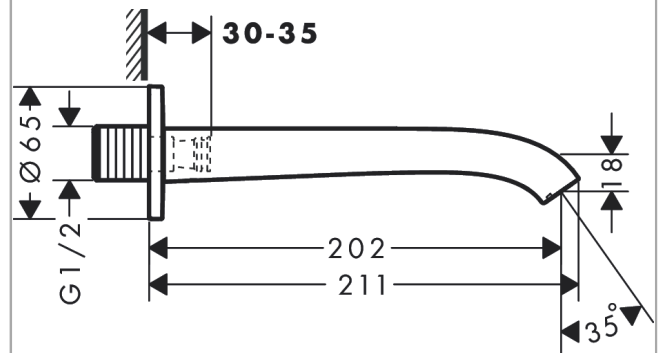

Vivenis

Bath spout

Surfaces: **Matt Black**

Article Number: **75410670**

Description

product features

- 1 function
- connection type: G 1/2
- with escutcheon
- projection 202 mm
- wall-mounted
- maximum flow rate at 3 bar: 24,3 l/min
- spray type: WaterfallStream

Technology

Design awards

reddot winner 2021

Product image

Scale drawing

Flowchart

The consumption was measured in combination with the appropriate fittings (thermostat/mixer/ in-wall valve) to reflect actual application in practice.