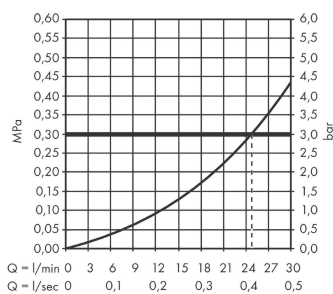

Vivenis

Bath spout

Surfaces: **Matt Black**

Article Number: **75410670**

Description

product features

- 1 function
- connection type: G 1/2
- with escutcheon
- projection 202 mm
- wall-mounted
- maximum flow rate at 3 bar: 24,3 l/min
- spray type: WaterfallStream

Technology

Design awards

reddot winner 2021

Product image

Scale drawing

Flowchart

The consumption was measured in combination with the appropriate fittings (thermostat/mixer/ in-wall valve) to reflect actual application in practice.