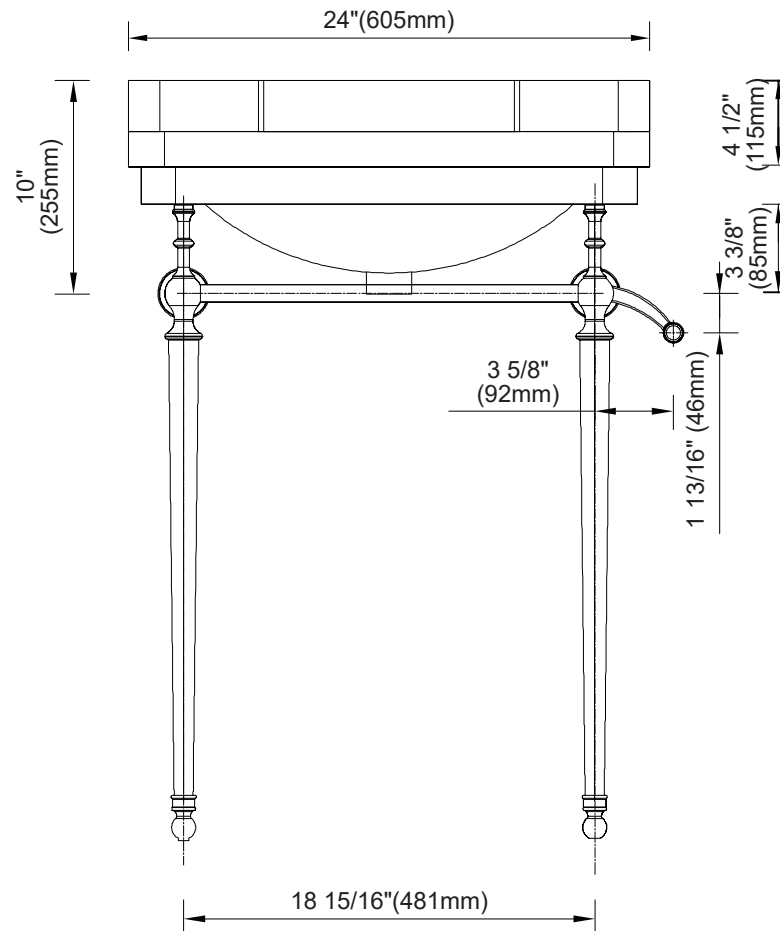

24"

Item Number:

JAMES MARTIN VANITIES

Wellington 24" Single Console Sink With Stand

Diagrams with Dimensions
page 01 of 03

Porcelain Sink and Stand

- 318-V24-BRS-CRM Brass Finish
- 318-V24-CHR-CRM Chrome Finish
- 318-V24-MBK-CRM Matte Black Finish

24"

Item Number:

JAMES MARTIN VANITIES

Wellington 24" Single Console Sink With Stand

Diagrams with Dimensions
page 02 of 03

Porcelain Sink and Stand

318-V24-BRS-CRM Brass Finish

318-V24-CHR-CRM Chrome Finish

318-V24-MBK-CRM Matte Black Finish

24"

Item Number:

JAMES MARTIN VANITIES

Wellington 24" Single Console Sink With Stand

Diagrams with Dimensions
page 03 of 03

Porcelain Sink and Stand

318-V24-BRS-CRM Brass Finish