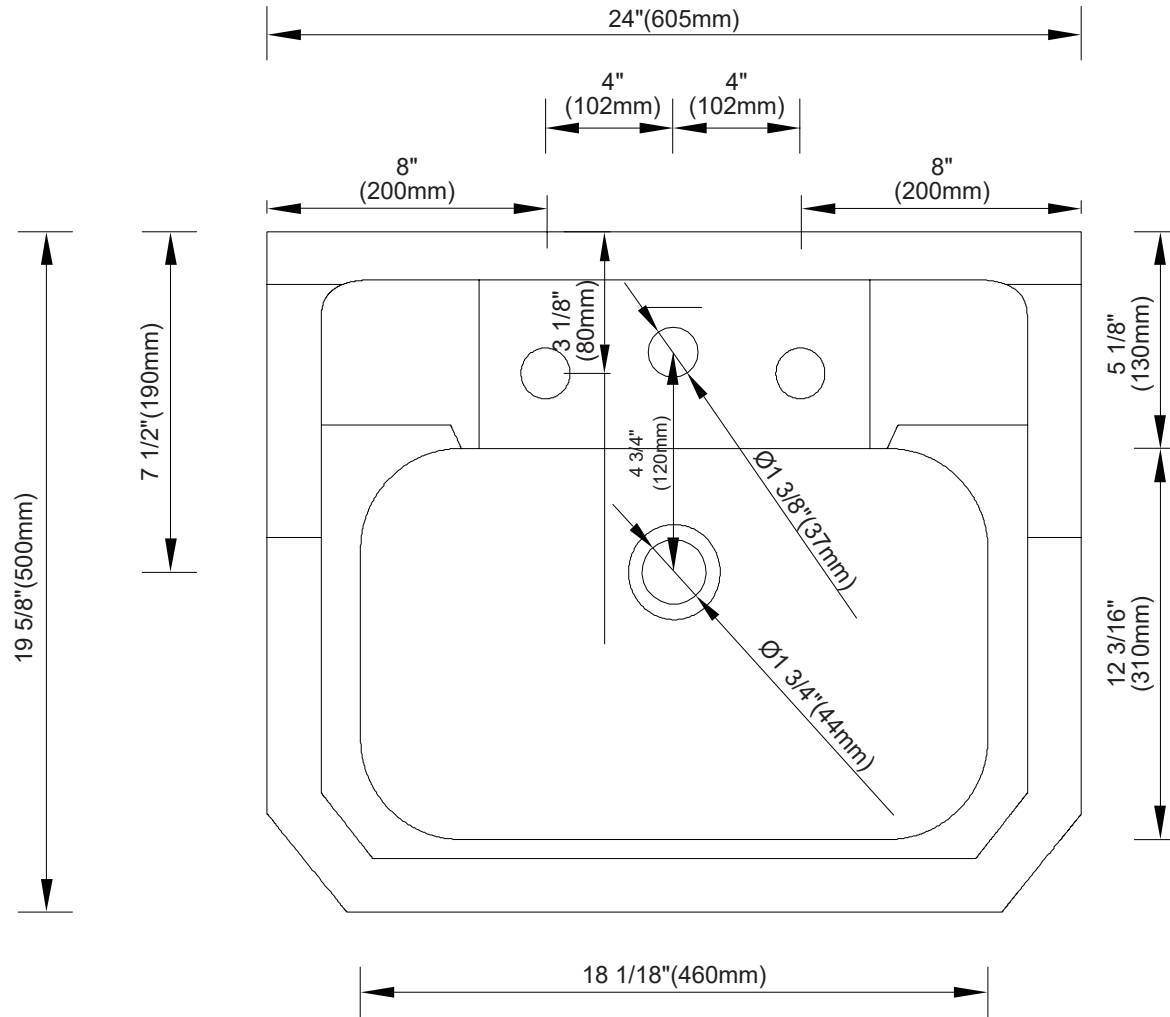

24"

Item Number:

JAMES MARTIN VANITIES

Wellington 24" Single Console Sink With Stand

Diagrams with Dimensions
page 01 of 03

Porcelain Sink and Stand

- 318-V24-BRS-CRM Brass Finish
- 318-V24-CHR-CRM Chrome Finish
- 318-V24-MBK-CRM Matte Black Finish

24"

Item Number:

JAMES MARTIN VANITIES

Wellington 24" Single Console Sink With Stand

Diagrams with Dimensions
page 02 of 03

Porcelain Sink and Stand

318-V24-BRS-CRM Brass Finish

318-V24-CHR-CRM Chrome Finish

318-V24-MBK-CRM Matte Black Finish

24"

Item Number:

JAMES MARTIN VANITIES

Wellington 24" Single Console Sink With Stand

Diagrams with Dimensions
page 03 of 03

Porcelain Sink and Stand

318-V24-BRS-CRM Brass Finish