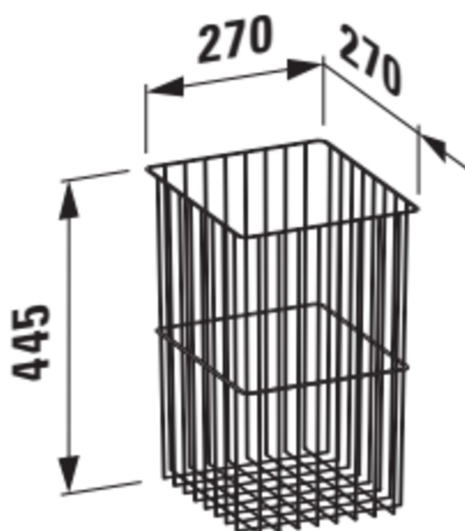

BASE

Laundry basket for tall cabinets

DIMENSIONS

Length	270 mm
Width	270 mm
Height	450 mm

OPTIONS

F110 - BASE

Net weight (kg) : 2

TECHNICAL DRAWINGS

BASE