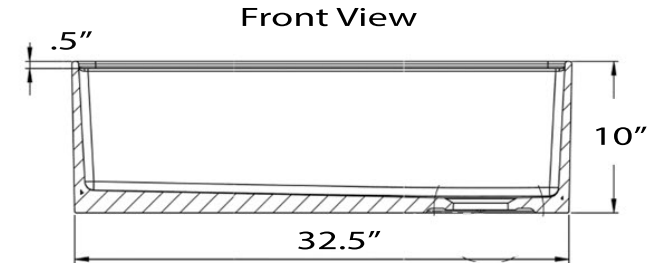

Cape Collection

Premium Genuine Fireclay Reversible 33-Inch
Workstation Farmhouse Apron Sink

Model: FC-TPS33

(Traditional Apron Front)

Overall Dimensions	Interior Bowl - Basin	Apron Height	Bowl Depth	Drain Dimensions
33" x 18" x 10"	30.75" x 15.75"	10"	8.875" at drain	3.5" Opening

Features

- Grid, Colander & Cutting board included
- Built In ledge holds included cutting board & Colander
- Premium Fireclay Sink - Made in Italy
- Reversible - Modern or Traditional Apron
- Sloped basin for superior drainage
- Material is sound absorbing and stain-resistant
- Non-porous surface is hygienic and scratch resistant
- Nominal dimensions - may vary by .25"
- Due to sink thickness - may require an extended flange
- Side-set drain - Drain not included
- Requires Apron style base cabinet