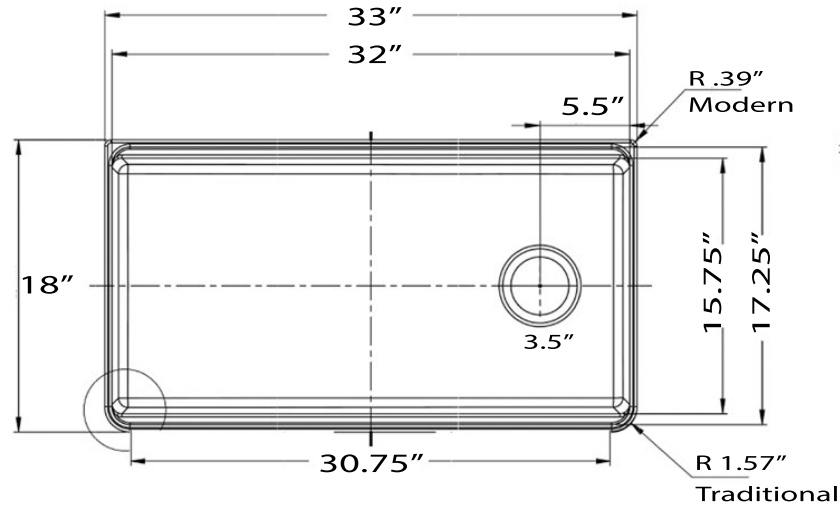

Cape Collection

Premium Genuine Fireclay Reversible 33-Inch
Workstation Farmhouse Apron Sink

Model: FC-TPS33

(Traditional Apron Front)

Overall Dimensions	Interior Bowl - Basin	Apron Height	Bowl Depth	Drain Dimensions
33" x 18" x 10"	30.75" x 15.75"	10"	8.875" at drain	3.5" Opening

Features

- Grid, Colander & Cutting board included
- Built In ledge holds included cutting board & Colander
- Premium Fireclay Sink - Made in Italy
- Reversible - Modern or Traditional Apron
- Sloped basin for superior drainage
- Material is sound absorbing and stain-resistant
- Non-porous surface is hygienic and scratch resistant
- Nominal dimensions - may vary by .25"
- Due to sink thickness - may require an extended flange
- Side-set drain - Drain not included
- Requires Apron style base cabinet