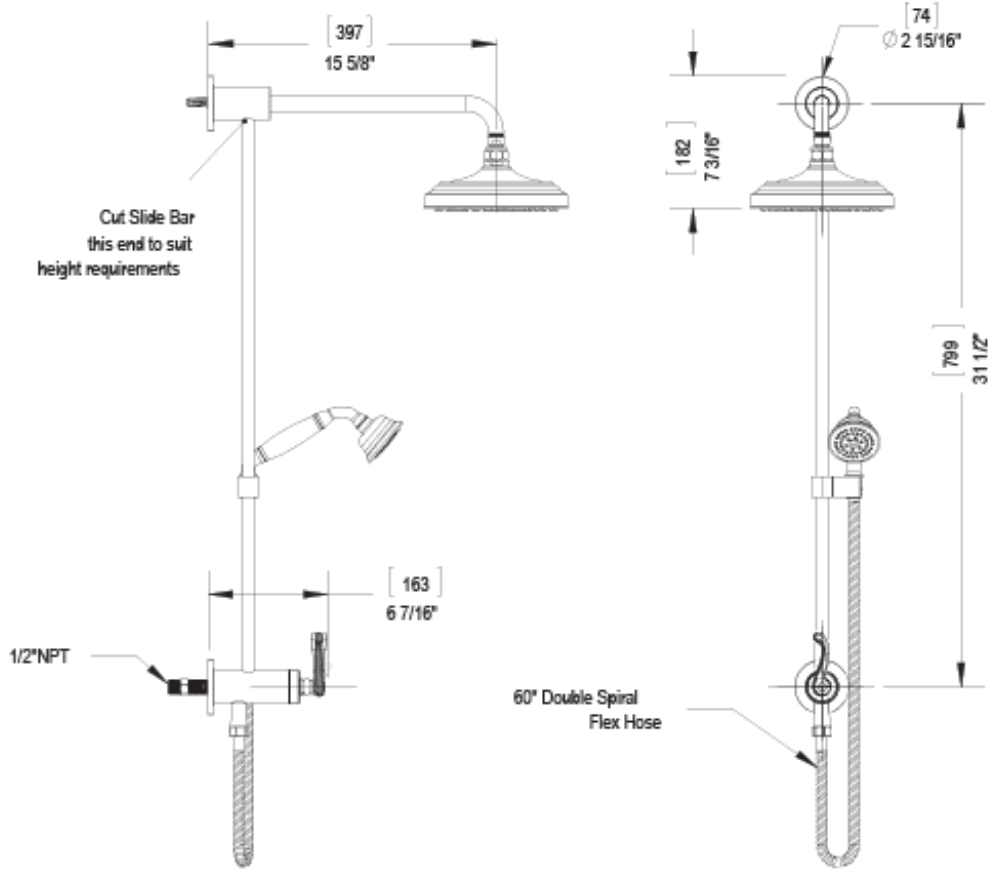

BAR WITH INLET AT DIVERTER, INCLUDES 8" SHOWER HEAD, 12" SHOWER ARM, 30" ADJUSTABLE SLIDE BAR (CAN BE CUT TO SUIT), HAND HELD SHOWER & DIVERTER

Critical Dimensions