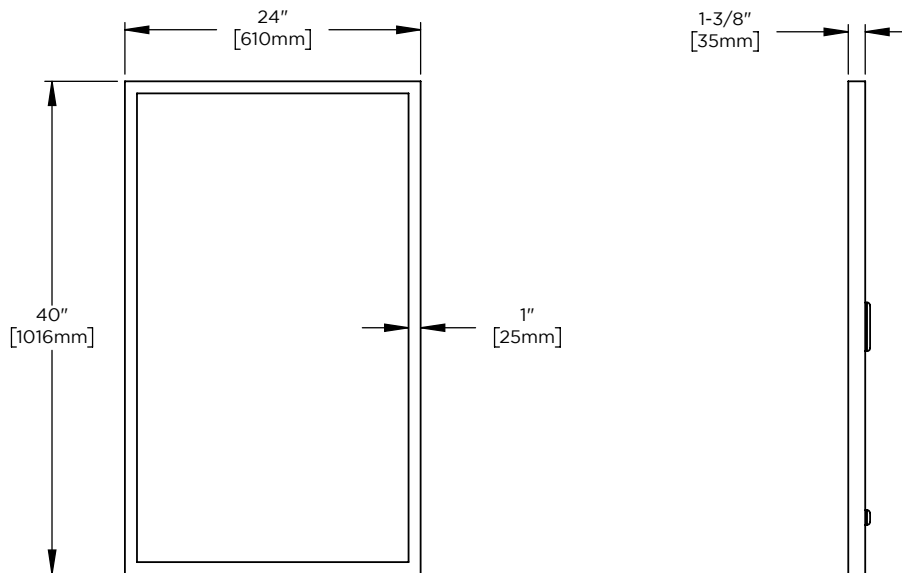

Features

- Rectangular mirror with hand finished metal frame
- Can be mounted in portrait or landscape orientation

Materials & Construction

- Stainless steel frame
- Structural plywood backing
- Includes all required mounting hardware

Options

- Available in:
 - CM2430F84, Polished Stainless Steel
 - CM2430F69, Brushed Pewter
 - CM2430F87, Aged Brass
- Compliments Craft Series designs and finishes

Dimensions

Width: 24"

Height: 30"

Model Number Key

PRODUCT LINE	CATEGORY	WIDTH	HEIGHT	STYLE	FINISH OPTIONS
C = Craft Series	M = Mirror	24"	30"	F = Thin Framed	(See above)

Thin Framed Metal Mirror CM2430F

Features

- Rectangular mirror with hand finished metal frame
- Can be mounted in portrait or landscape orientation

Dimensions

Width: 24"
Height: 40"

Model Number Key

PRODUCT LINE	CATEGORY	WIDTH	HEIGHT	STYLE	FINISH OPTIONS
C = Craft Series	M = Mirror	24"	40"	F = Thin Framed	(See above)

Thin Framed Metal Mirror CM2440F