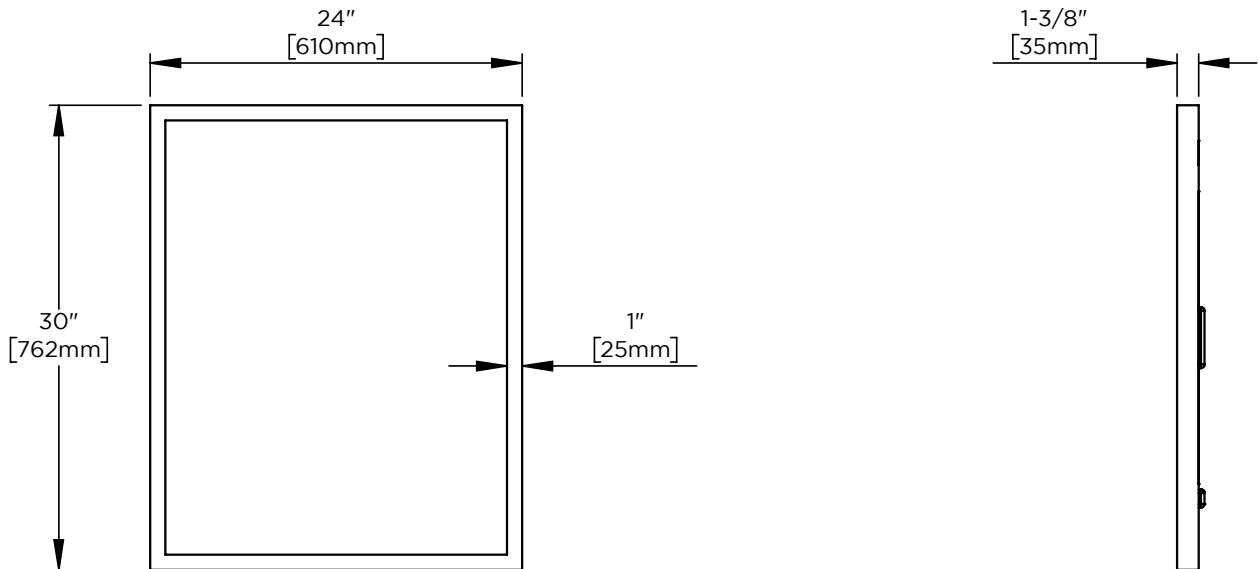

Features

- Rectangular mirror with hand finished metal frame
- Can be mounted in portrait or landscape orientation

Materials & Construction

- Stainless steel frame
- Structural plywood backing
- Includes all required mounting hardware

Options

- Available in:
 - CM2430F84, Polished Stainless Steel
 - CM2430F69, Brushed Pewter
 - CM2430F87, Aged Brass
- Compliments Craft Series designs and finishes

Dimensions

Width: 24"

Height: 30"

Model Number Key

PRODUCT LINE	CATEGORY	WIDTH	HEIGHT	STYLE	FINISH OPTIONS
C = Craft Series	M = Mirror	24"	30"	F = Thin Framed	(See above)

Thin Framed Metal Mirror CM2430F

Features

- Rectangular mirror with hand finished metal frame
- Can be mounted in portrait or landscape orientation

Dimensions

Width: 24"
Height: 40"

Model Number Key

PRODUCT LINE	CATEGORY	WIDTH	HEIGHT	STYLE	FINISH OPTIONS
C = Craft Series	M = Mirror	24"	40"	F = Thin Framed	(See above)

Thin Framed Metal Mirror CM2440F