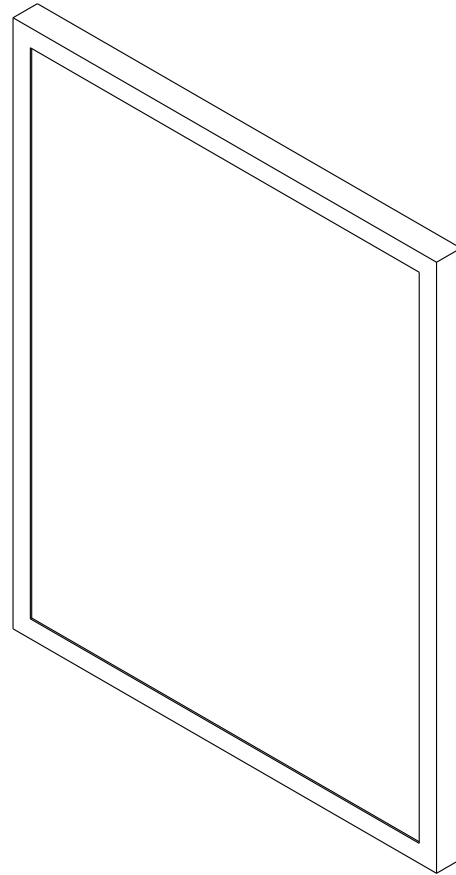

Features

- Rectangular mirror with hand finished metal frame
- Can be mounted in portrait or landscape orientation

Materials & Construction

- Stainless steel frame
- Structural plywood backing
- Includes all required mounting hardware

Options

- Available in:
 - CM2430F84, Polished Stainless Steel
 - CM2430F69, Brushed Pewter
 - CM2430F87, Aged Brass
- Compliments Craft Series designs and finishes

Dimensions

Width: 24"

Height: 30"

Model Number Key

PRODUCT LINE	CATEGORY	WIDTH	HEIGHT	STYLE	FINISH OPTIONS
C = Craft Series	M = Mirror	24"	30"	F = Thin Framed	(See above)

Thin Framed Metal Mirror CM2430F

Features

- Rectangular mirror with hand finished metal frame
- Can be mounted in portrait or landscape orientation

Dimensions

Width: 24"
Height: 40"

Model Number Key

PRODUCT LINE	CATEGORY	WIDTH	HEIGHT	STYLE	FINISH OPTIONS
C = Craft Series	M = Mirror	24"	40"	F = Thin Framed	(See above)

Thin Framed Metal Mirror CM2440F