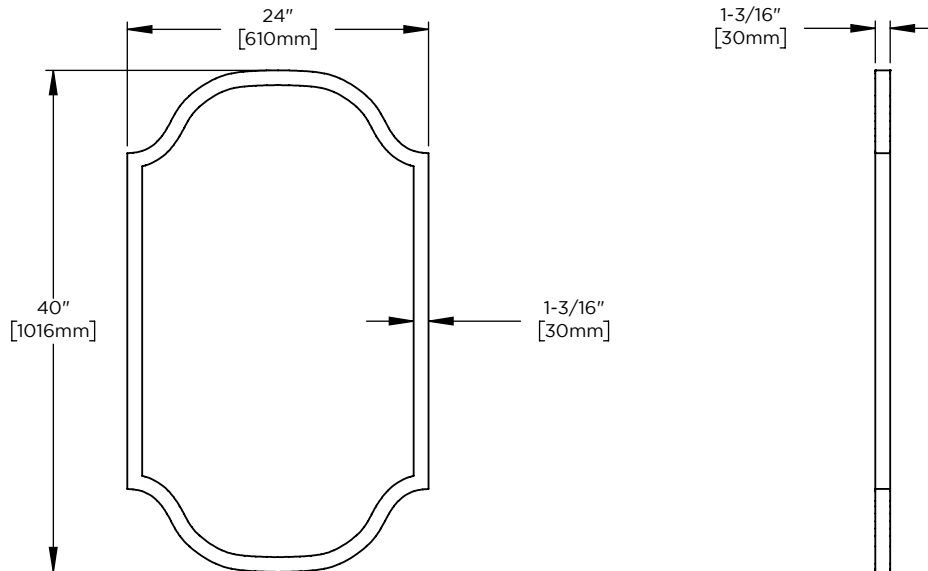

Features

- Decorative mirror with hand finished metal frame
- Can be mounted in portrait or landscape orientation

Materials & Construction

- Stainless steel frame
- Structural MDF backing
- Includes all required mounting hardware

Options

- Available in:
 CM2440S68, Iron Black
 CM2440S88, Antique Bronze
- Compliments Craft Series designs and finishes

Dimensions

Width: 24"

Height: 40"

Model Number Key

PRODUCT LINE	CATEGORY	WIDTH	HEIGHT	STYLE	FINISH OPTIONS
C = Craft Series	M = Mirror	24"	40"	S = Scalloped Metal	(See above)

Scalloped Metal Mirror CM2440S

Features

- Decorative mirror with hand finished metal frame
- Can be mounted in portrait or landscape orientation

Materials & Construction

- Stainless steel frame
- Structural MDF backing
- Includes all required mounting hardware

Options

- Available in:
 CM2430S68, Iron Black
 CM2430S88, Antique Bronze
- Compliments Craft Series designs and finishes

Dimensions

Width: 24"

Height: 30"

Model Number Key

PRODUCT LINE	CATEGORY	WIDTH	HEIGHT	STYLE	FINISH OPTIONS
C = Craft Series	M = Mirror	24"	30"	S = Scalloped Metal	(See above)