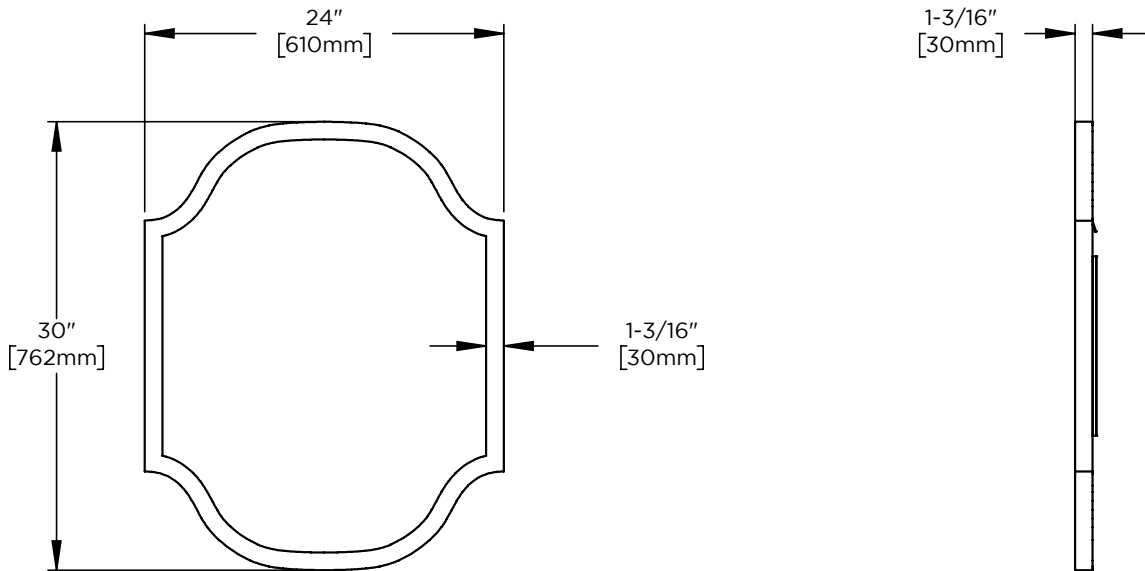

Features

- Decorative mirror with hand finished metal frame
- Can be mounted in portrait or landscape orientation

Materials & Construction

- Stainless steel frame
- Structural MDF backing
- Includes all required mounting hardware

Options

- Available in:
 CM2440S68, Iron Black
 CM2440S88, Antique Bronze
- Compliments Craft Series designs and finishes

Dimensions

Width: 24"

Height: 40"

Model Number Key

PRODUCT LINE	CATEGORY	WIDTH	HEIGHT	STYLE	FINISH OPTIONS
C = Craft Series	M = Mirror	24"	40"	S = Scalloped Metal	(See above)

Scalloped Metal Mirror CM2440S

Features

- Decorative mirror with hand finished metal frame
- Can be mounted in portrait or landscape orientation

Materials & Construction

- Stainless steel frame
- Structural MDF backing
- Includes all required mounting hardware

Options

- Available in:
 CM2430S68, Iron Black
 CM2430S88, Antique Bronze
- Compliments Craft Series designs and finishes

Dimensions

Width: 24"

Height: 30"

Model Number Key

PRODUCT LINE	CATEGORY	WIDTH	HEIGHT	STYLE	FINISH OPTIONS
C = Craft Series	M = Mirror	24"	30"	S = Scalloped Metal	(See above)