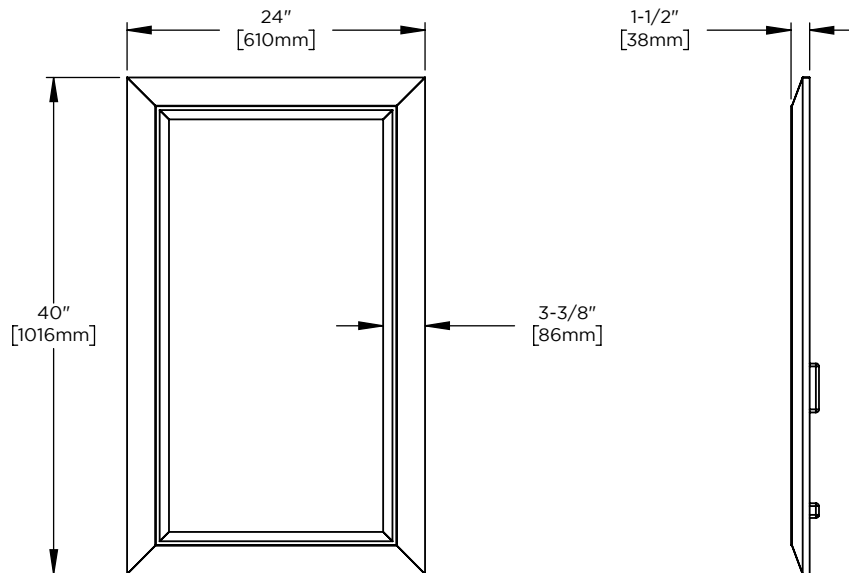

Options

- Available in:
 CM2430W20369, Light Gray Oak with Brushed Pewter
 CM2430W21068, Weathered Oak Drift with Iron Black
- Compliments Craft Series designs and finishes

Dimensions

Width: 24"

Height: 30"

Model Number Key

PRODUCT LINE	CATEGORY	WIDTH	HEIGHT	STYLE	FINISH OPTIONS
C = Craft Series	M = Mirror	24"	30"	W = Wood Mirror	(See above)

Wood Mirror with Metal Inlay CM2430W

Features

- Mirror with wide oak frame and hand finished metal inlay
- Can be mounted in portrait or landscape orientation

Dimensions

Width: 24"

Height: 40"

Model Number Key

PRODUCT LINE	CATEGORY	WIDTH	HEIGHT	STYLE	FINISH OPTIONS
C = Craft Series	M = Mirror	24"	40"	W = Wood Mirror	(See above)

Wood Mirror with Metal Inlay CM2440W

Model Number Key

PRODUCT LINE	CATEGORY	WIDTH	HEIGHT	STYLE	FINISH OPTIONS
C = Craft Series	M = Mirror	56"	36"	W = Wood Mirror	(See above)

Wood Mirror with Metal Inlay CM5636W