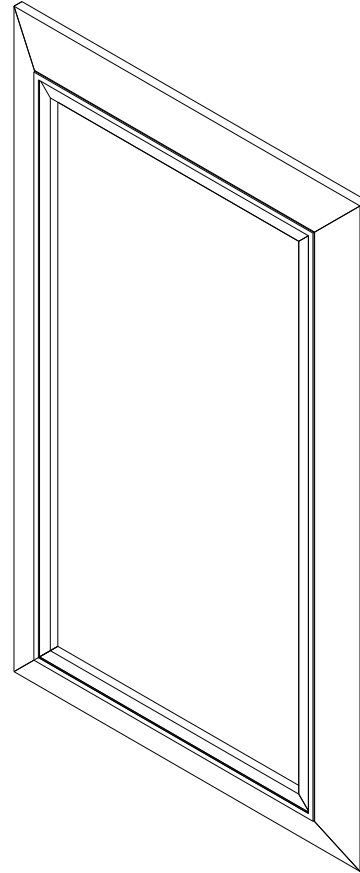

Features

- Mirror with wide oak frame and hand finished metal inlay
- Can be mounted in portrait or landscape orientation

Materials & Construction

- Hardwood frame with stainless steel inlay
- Structural plywood backing
- Includes all required mounting hardware

Options

- Available in:
 CM2430W20369, Light Gray Oak with Brushed Pewter
 CM2430W21068, Weathered Oak Drift with Iron Black
- Compliments Craft Series designs and finishes

Dimensions

Width: 24"

Height: 30"

Model Number Key

PRODUCT LINE	CATEGORY	WIDTH	HEIGHT	STYLE	FINISH OPTIONS
C = Craft Series	M = Mirror	24"	30"	W = Wood Mirror	(See above)

Wood Mirror with Metal Inlay CM2430W

Features

- Mirror with wide oak frame and hand finished metal inlay
- Can be mounted in portrait or landscape orientation

Dimensions

Width: 24"

Height: 40"

Model Number Key

PRODUCT LINE	CATEGORY	WIDTH	HEIGHT	STYLE	FINISH OPTIONS
C = Craft Series	M = Mirror	24"	40"	W = Wood Mirror	(See above)

Wood Mirror with Metal Inlay CM2440W