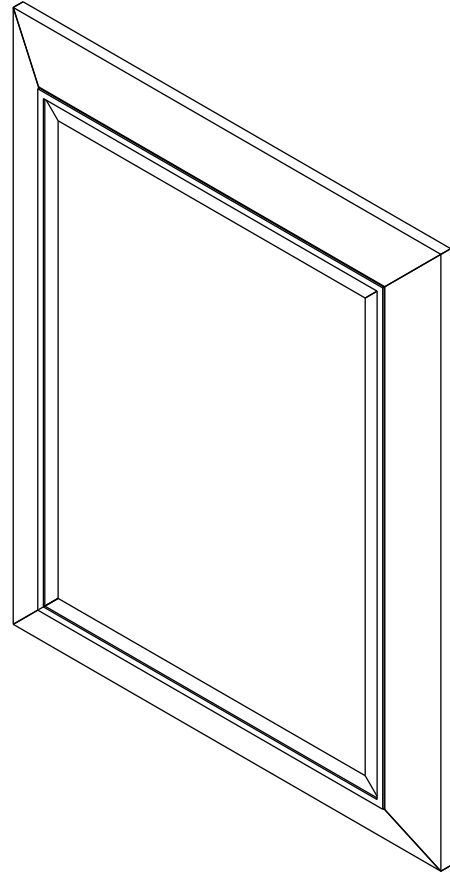

Features

- Mirror with wide oak frame and hand finished metal inlay
- Can be mounted in portrait or landscape orientation

Materials & Construction

- Hardwood frame with stainless steel inlay
- Structural plywood backing
- Includes all required mounting hardware

Options

- Available in:
 CM2430W20369, Light Gray Oak with Brushed Pewter
 CM2430W21068, Weathered Oak Drift with Iron Black
- Compliments Craft Series designs and finishes

Dimensions

Width: 24"

Height: 30"

Model Number Key

PRODUCT LINE	CATEGORY	WIDTH	HEIGHT	STYLE	FINISH OPTIONS
C = Craft Series	M = Mirror	24"	30"	W = Wood Mirror	(See above)

Wood Mirror with Metal Inlay CM2430W

Features

- Mirror with wide oak frame and hand finished metal inlay
- Can be mounted in portrait or landscape orientation

Dimensions

Width: 24"

Height: 40"

Model Number Key

PRODUCT LINE	CATEGORY	WIDTH	HEIGHT	STYLE	FINISH OPTIONS
C = Craft Series	M = Mirror	24"	40"	W = Wood Mirror	(See above)

Wood Mirror with Metal Inlay CM2440W