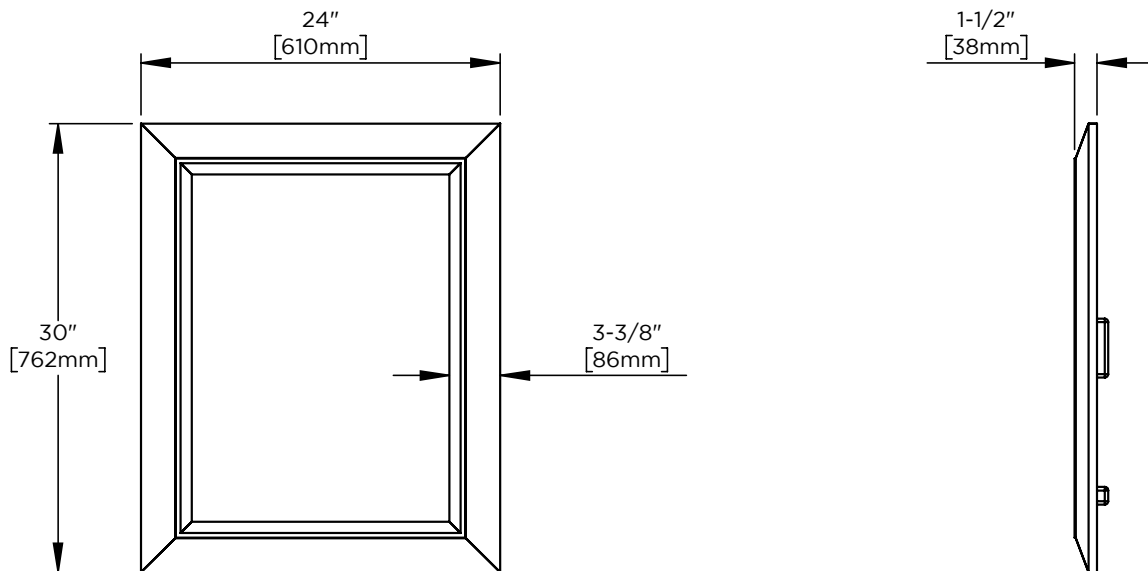

Options

- Available in:
 CM2430W20369, Light Gray Oak with Brushed Pewter
 CM2430W21068, Weathered Oak Drift with Iron Black
- Compliments Craft Series designs and finishes

Dimensions

Width: 24"

Height: 30"

Model Number Key

PRODUCT LINE	CATEGORY	WIDTH	HEIGHT	STYLE	FINISH OPTIONS
C = Craft Series	M = Mirror	24"	30"	W = Wood Mirror	(See above)

Wood Mirror with Metal Inlay CM2430W

Features

- Mirror with wide oak frame and hand finished metal inlay
- Can be mounted in portrait or landscape orientation

Dimensions

Width: 24"

Height: 40"

Model Number Key

PRODUCT LINE	CATEGORY	WIDTH	HEIGHT	STYLE	FINISH OPTIONS
C = Craft Series	M = Mirror	24"	40"	W = Wood Mirror	(See above)

Wood Mirror with Metal Inlay CM2440W

Model Number Key

PRODUCT LINE	CATEGORY	WIDTH	HEIGHT	STYLE	FINISH OPTIONS
C = Craft Series	M = Mirror	56"	36"	W = Wood Mirror	(See above)

Wood Mirror with Metal Inlay CM5636W