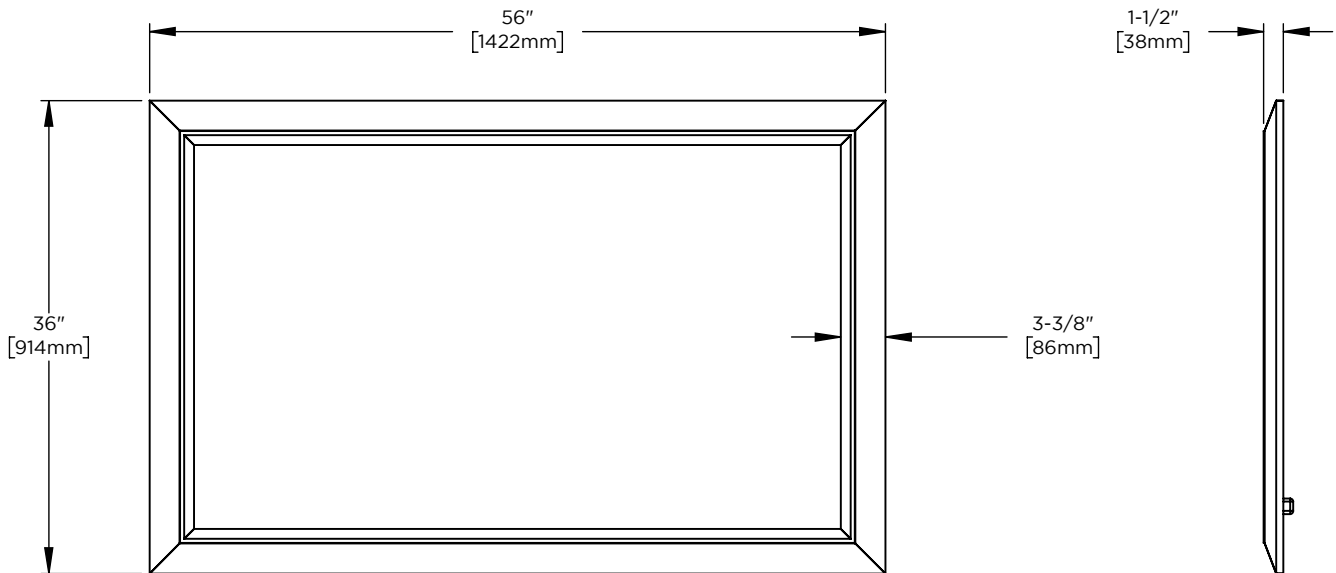

Model Number Key

PRODUCT LINE	CATEGORY	WIDTH	HEIGHT	STYLE	FINISH OPTIONS
C = Craft Series	M = Mirror	24"	30"	W = Wood Mirror	(See above)

Wood Mirror with Metal Inlay CM2430W

Features

- Mirror with wide oak frame and hand finished metal inlay
- Can be mounted in portrait or landscape orientation

Dimensions

Width: 24"

Height: 40"

Model Number Key

PRODUCT LINE	CATEGORY	WIDTH	HEIGHT	STYLE	FINISH OPTIONS
C = Craft Series	M = Mirror	24"	40"	W = Wood Mirror	(See above)

Wood Mirror with Metal Inlay CM2440W

Options

- Available in:
 CM5636W20369, Light Gray Oak with Brushed Pewter
 CM5636W21068, Weathered Oak Drift with Iron Black
- Compliments Craft Series designs and finishes

Dimensions

Width: 56"

Height: 36"

Model Number Key

PRODUCT LINE	CATEGORY	WIDTH	HEIGHT	STYLE	FINISH OPTIONS
C = Craft Series	M = Mirror	56"	36"	W = Wood Mirror	(See above)

Wood Mirror with Metal Inlay CM5636W