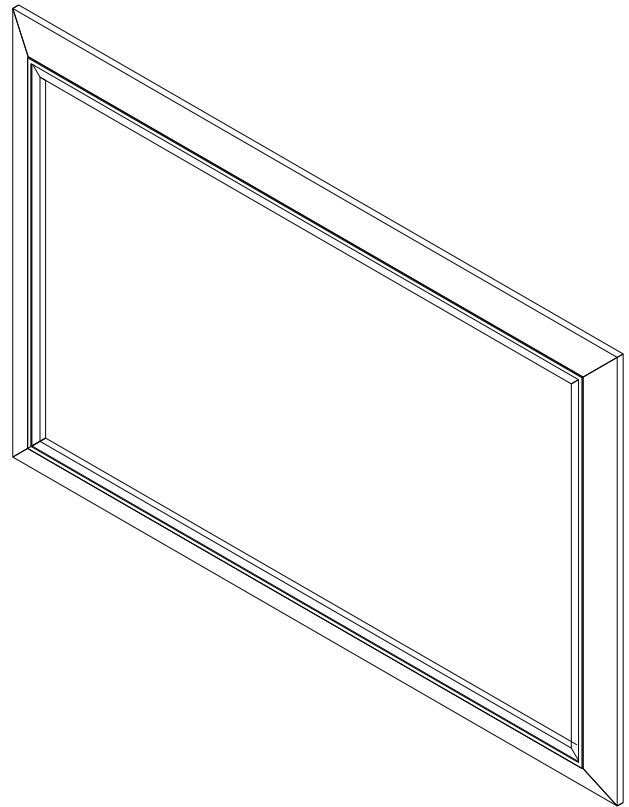

Features

- Mirror with wide oak frame and hand finished metal inlay
- Can be mounted in portrait or landscape orientation

Materials & Construction

- Hardwood frame with stainless steel inlay
- Structural plywood backing
- Includes all required mounting hardware

Model Number Key

PRODUCT LINE	CATEGORY	WIDTH	HEIGHT	STYLE	FINISH OPTIONS
C = Craft Series	M = Mirror	24"	30"	W = Wood Mirror	(See above)

Wood Mirror with Metal Inlay CM2430W

Features

- Mirror with wide oak frame and hand finished metal inlay
- Can be mounted in portrait or landscape orientation

Dimensions

Width: 24"

Height: 40"

Model Number Key

PRODUCT LINE	CATEGORY	WIDTH	HEIGHT	STYLE	FINISH OPTIONS
C = Craft Series	M = Mirror	24"	40"	W = Wood Mirror	(See above)

Wood Mirror with Metal Inlay CM2440W

Options

- Available in:
 CM5636W20369, Light Gray Oak with Brushed Pewter
 CM5636W21068, Weathered Oak Drift with Iron Black
- Compliments Craft Series designs and finishes

Dimensions

Width: 56"

Height: 36"