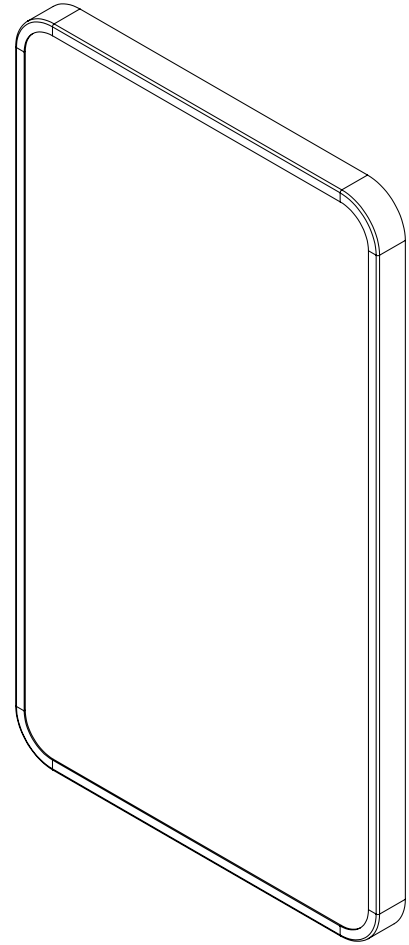

**Features**

- Rectangular mirror with rounded corners and a hand finished metal frame.
- Can be mounted in portrait or landscape orientation.

**Materials & Construction**

- Stainless steel frame
- Includes all required mounting hardware

**Options**

- Available in:  
 CM2034RC83, Matte Black  
 CM2034RC84, Polished Stainless Steel  
 CM2034RC87, Aged Brass
- Compliments Craft Series designs and finishes

**Dimensions**

Width: 19-1/4"  
 Height: 34-1/4"

**Model Number Key**

PRODUCT LINE	CATEGORY	WIDTH	HEIGHT	STYLE	FINISH OPTIONS
C = Craft Series	M = Mirror	20"	34"	RC=Round Corner Metal	(See above)

Craft Series Round Corner Metal Mirror CM2034RC

**Features**

- Rectangular mirror with rounded corners and a hand finished metal frame.
- Can be mounted in portrait or landscape orientation.

**Materials & Construction**

- Stainless steel frame
- Includes all required mounting hardware