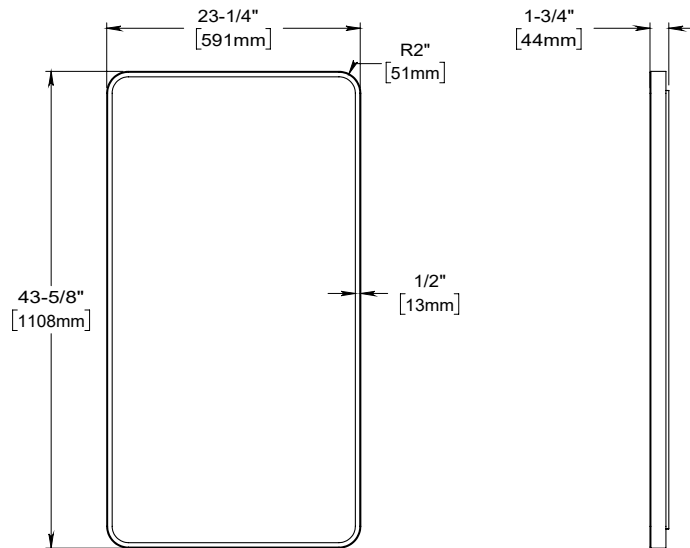

**Model Number Key**

PRODUCT LINE	CATEGORY	WIDTH	HEIGHT	STYLE	FINISH OPTIONS
C = Craft Series	M = Mirror	20"	34"	RC=Round Corner Metal	(See above)

Craft Series Round Corner Metal Mirror CM2034RC

**Features**

- Rectangular mirror with rounded corners and a hand finished metal frame.
- Can be mounted in portrait or landscape orientation.

**Materials & Construction**

- Stainless steel frame
- Includes all required mounting hardware

**Options**

- Available in:
  - CM2444RC83, Matte Black
  - CM2444RC84, Polished Stainless Steel
  - CM2444RC87, Aged Brass
- Compliments Craft Series designs and finishes

**Dimensions**

Width: 23-1/4"

Height: 43-5/8"

**Model Number Key**

PRODUCT LINE	CATEGORY	WIDTH	HEIGHT	STYLE	FINISH OPTIONS
C = Craft Series	M = Mirror	24"	44"	RC=Round Corner Metal	(See above)

Craft Series Round Corner Metal Mirror CM2444RC