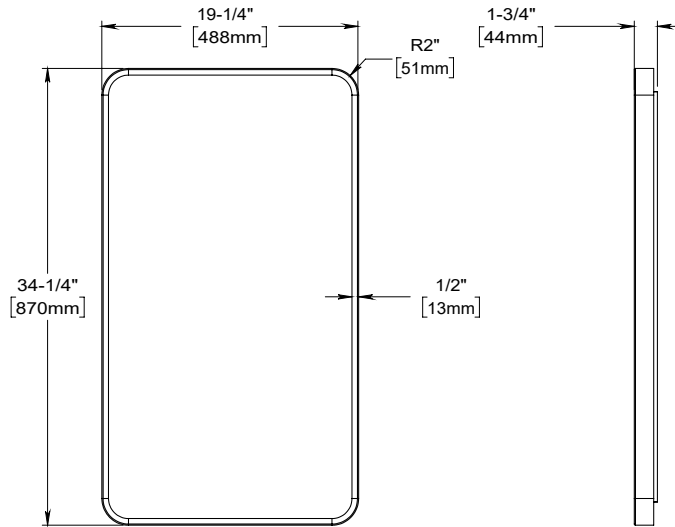

**Features**

- Rectangular mirror with rounded corners and a hand finished metal frame.
- Can be mounted in portrait or landscape orientation.

**Materials & Construction**

- Stainless steel frame
- Includes all required mounting hardware

**Options**

- Available in:  
 CM2034RC83, Matte Black  
 CM2034RC84, Polished Stainless Steel  
 CM2034RC87, Aged Brass
- Compliments Craft Series designs and finishes

**Dimensions**

Width: 19-1/4"  
 Height: 34-1/4"

**Model Number Key**

PRODUCT LINE	CATEGORY	WIDTH	HEIGHT	STYLE	FINISH OPTIONS
C = Craft Series	M = Mirror	20"	34"	RC=Round Corner Metal	(See above)

Craft Series Round Corner Metal Mirror CM2034RC

**Features**

**Model Number Key**

PRODUCT LINE	CATEGORY	WIDTH	HEIGHT	STYLE	FINISH OPTIONS
C = Craft Series	M = Mirror	24"	44"	RC=Round Corner Metal	(See above)

Craft Series Round Corner Metal Mirror CM2444RC