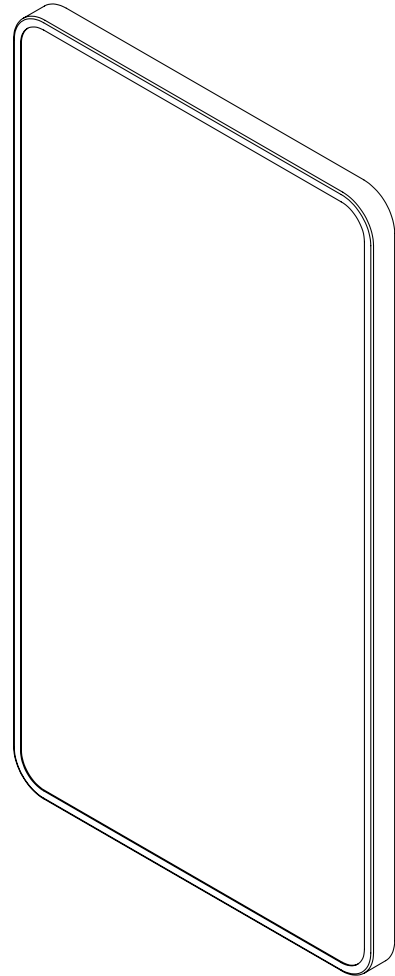

**Features**

- Rectangular mirror with rounded corners and a hand finished metal frame.
- Can be mounted in portrait or landscape orientation.

**Materials & Construction**

- Stainless steel frame
- Includes all required mounting hardware

**Model Number Key**

PRODUCT LINE	CATEGORY	WIDTH	HEIGHT	STYLE	FINISH OPTIONS
C = Craft Series	M = Mirror	20"	34"	RC=Round Corner Metal	(See above)

Craft Series Round Corner Metal Mirror CM2034RC

**Features**

- Rectangular mirror with rounded corners and a hand finished metal frame.
- Can be mounted in portrait or landscape orientation.

**Materials & Construction**

- Stainless steel frame
- Includes all required mounting hardware

**Model Number Key**

PRODUCT LINE	CATEGORY	WIDTH	HEIGHT	STYLE	FINISH OPTIONS
C = Craft Series	M = Mirror	24"	44"	RC=Round Corner Metal	(See above)

Craft Series Round Corner Metal Mirror CM2444RC