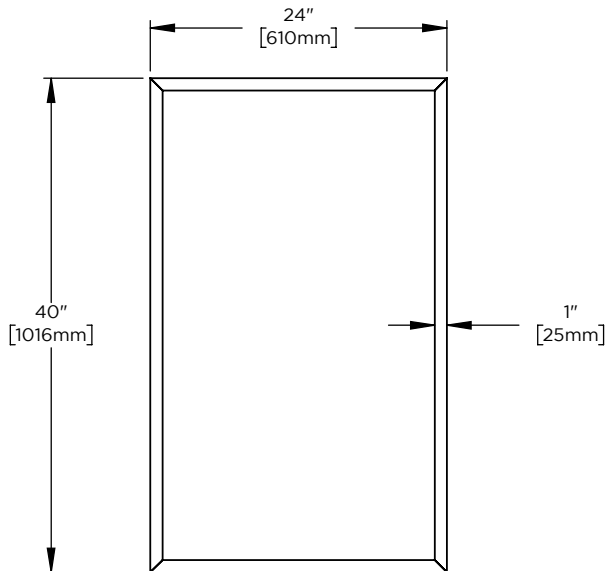

Options

- Available in:
 CM2430F203, Light Gray Oak
 CM2430F206, Light Burnt Oak
 CM2430F204, Rustic Oak
- Compliments Craft Series designs and finishes

Dimensions

Width: 24"
 Height: 30"

Model Number Key

PRODUCT LINE	CATEGORY	WIDTH	HEIGHT	STYLE	FINISH OPTIONS
C = Craft Series	M = Mirror	24"	30"	F = Thin Framed	(See above)

Thin Framed Wood Mirror CM2430F

Features

- Rectangular mirror with solid oak frame
- Can be mounted in portrait or landscape orientation

Dimensions

Width: 24"
 Height: 40"

Model Number Key

PRODUCT LINE	CATEGORY	WIDTH	HEIGHT	STYLE	FINISH OPTIONS
C = Craft Series	M = Mirror	24"	40"	F = Thin Framed	(See above)

Thin Framed Wood Mirror CM2440F