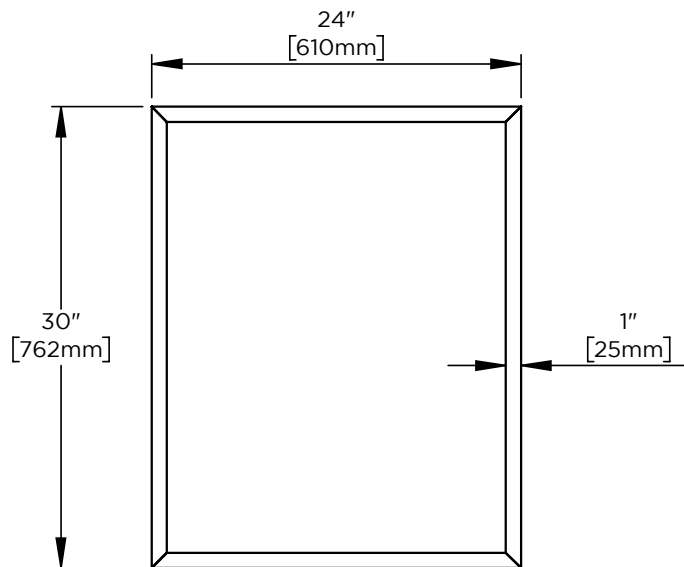

Features

- Rectangular mirror with solid oak frame
- Can be mounted in portrait or landscape orientation

Materials & Construction

- Hardwood Frame
- Structural plywood backing
- Includes all required mounting hardware

Options

- Available in:
 CM2430F203, Light Gray Oak
 CM2430F206, Light Burnt Oak
 CM2430F204, Rustic Oak
- Compliments Craft Series designs and finishes

Dimensions

Width: 24"
 Height: 30"

Model Number Key

PRODUCT LINE	CATEGORY	WIDTH	HEIGHT	STYLE	FINISH OPTIONS
C = Craft Series	M = Mirror	24"	30"	F = Thin Framed	(See above)

Thin Framed Wood Mirror CM2430F

Features

- Rectangular mirror with solid oak frame
- Can be mounted in portrait or landscape orientation

Dimensions

Width: 24"
 Height: 40"

Model Number Key

PRODUCT LINE	CATEGORY	WIDTH	HEIGHT	STYLE	FINISH OPTIONS
C = Craft Series	M = Mirror	24"	40"	F = Thin Framed	(See above)

Thin Framed Wood Mirror CM2440F