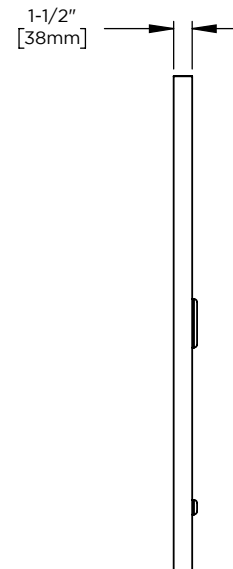

Features

- Rectangular mirror with solid oak frame
- Can be mounted in portrait or landscape orientation

Materials & Construction

- Hardwood Frame
- Structural plywood backing
- Includes all required mounting hardware

Options

- Available in:
 CM2430F203, Light Gray Oak
 CM2430F206, Light Burnt Oak
 CM2430F204, Rustic Oak
- Compliments Craft Series designs and finishes

Dimensions

Width: 24"
 Height: 30"

Model Number Key

PRODUCT LINE	CATEGORY	WIDTH	HEIGHT	STYLE	FINISH OPTIONS
C = Craft Series	M = Mirror	24"	30"	F = Thin Framed	(See above)

Thin Framed Wood Mirror CM2430F

Features

- Rectangular mirror with solid oak frame
- Can be mounted in portrait or landscape orientation

Dimensions

Width: 24"
 Height: 40"

Model Number Key

PRODUCT LINE	CATEGORY	WIDTH	HEIGHT	STYLE	FINISH OPTIONS
C = Craft Series	M = Mirror	24"	40"	F = Thin Framed	(See above)

Thin Framed Wood Mirror CM2440F