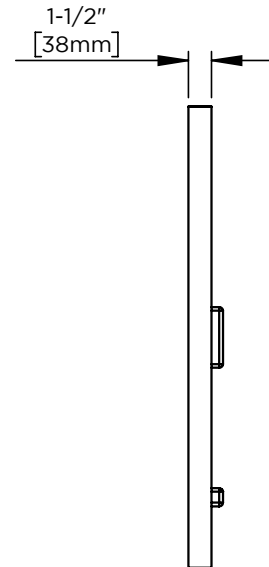

Features

- Rectangular mirror with solid oak frame
- Can be mounted in portrait or landscape orientation

Materials & Construction

- Hardwood Frame
- Structural plywood backing
- Includes all required mounting hardware

Options

- Available in:
 CM2430F203, Light Gray Oak
 CM2430F206, Light Burnt Oak
 CM2430F204, Rustic Oak
- Compliments Craft Series designs and finishes

Dimensions

Width: 24"
 Height: 30"

Model Number Key

PRODUCT LINE	CATEGORY	WIDTH	HEIGHT	STYLE	FINISH OPTIONS
C = Craft Series	M = Mirror	24"	30"	F = Thin Framed	(See above)

Thin Framed Wood Mirror CM2430F

Features

- Rectangular mirror with solid oak frame
- Can be mounted in portrait or landscape orientation

Dimensions

Width: 24"
 Height: 40"

Model Number Key

PRODUCT LINE	CATEGORY	WIDTH	HEIGHT	STYLE	FINISH OPTIONS
C = Craft Series	M = Mirror	24"	40"	F = Thin Framed	(See above)

Thin Framed Wood Mirror CM2440F