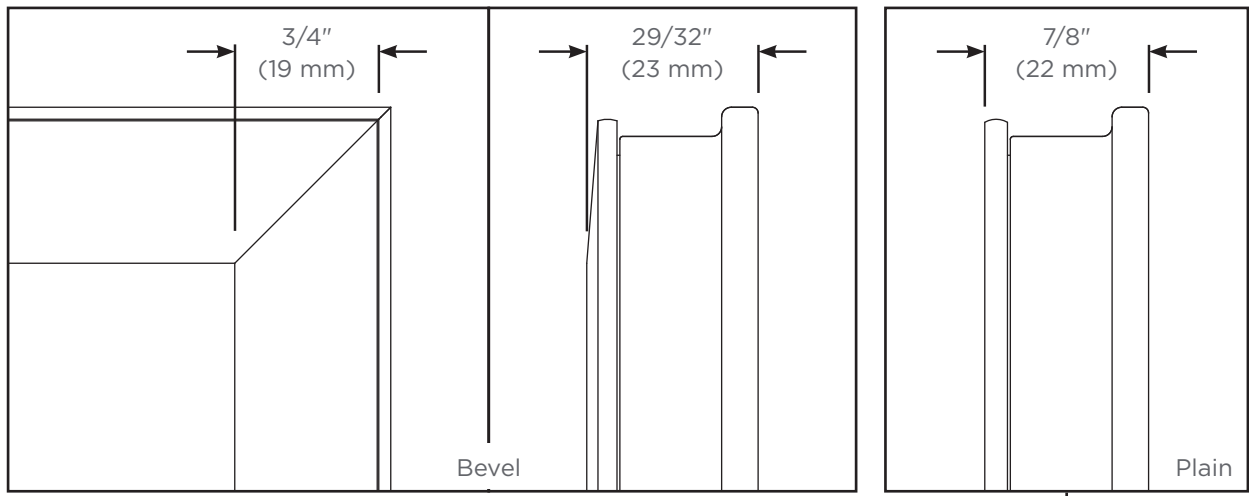

Dimensions

Height: 30" (762 mm)
 Width: 23-1/4" (591 mm)
 Depth: 7/8" (22 mm)

Options

- Other widths / heights available
- Can be paired with other product lines:
 - M Cabinets (MC)
 - PL Cabinets (PL/P2C)
 - AiO Cabinets (AC)
 - Vitality Cabinets (YC)

Example: Cabinet to Mirror to Cabinet Arrangement

Model Number Key

<u>Modular</u>	<u>Mirror</u>	<u>Width</u>	<u>Height</u>	<u>Finish</u>
MOD	M	24	30	FP = Flat Polish FB = Flat Bevel

Front view

Side view