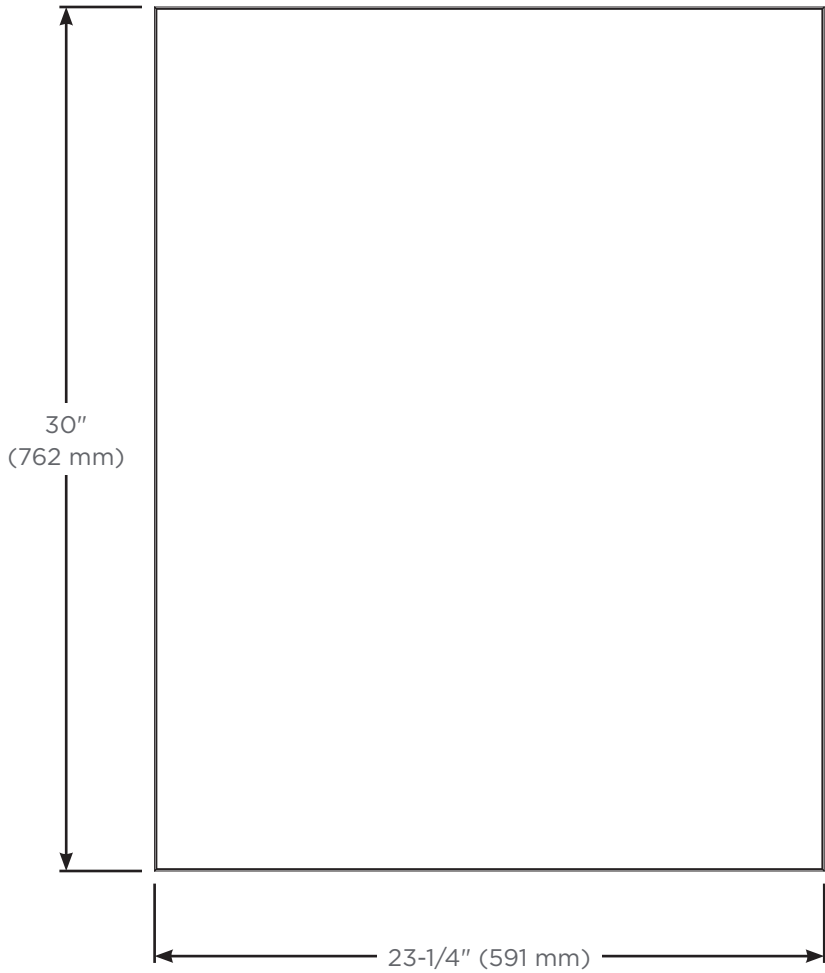

Dimensions

Height: 30" (762 mm)
 Width: 23-1/4" (591 mm)
 Depth: 7/8" (22 mm)

Options

- Other widths / heights available
- Can be paired with other product lines:
 - M Cabinets (MC)
 - PL Cabinets (PL/P2C)
 - AiO Cabinets (AC)
 - Vitality Cabinets (YC)

Example: Cabinet to Mirror to Cabinet Arrangement

Model Number Key

<u>Modular</u>	<u>Mirror</u>	<u>Width</u>	<u>Height</u>	<u>Finish</u>
MOD	M	24	30	FP = Flat Polish FB = Flat Bevel

Front view

Side view