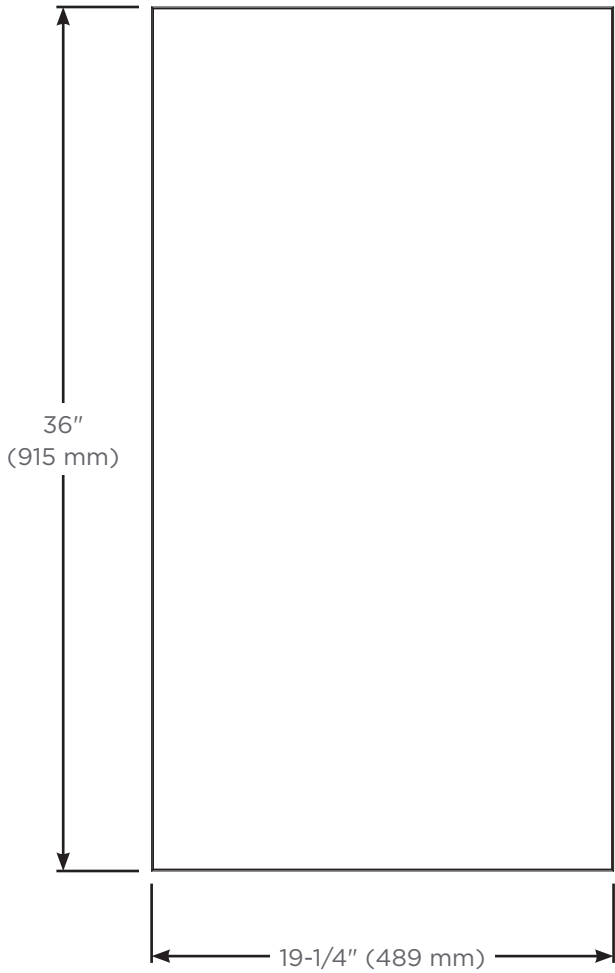

**Dimensions**

Height: 36" (915 mm)  
 Width: 19-1/4" (489 mm)  
 Depth: 7/8" (22 mm)

**Options**

- Other widths / heights available
- Can be paired with other product lines:
  - PL Cabinets (P2C)

Example: Cabinet to Mirror to Cabinet Arrangement

**Model Number Key**

| <u>Modular</u> | <u>Mirror</u> | <u>Width</u> | <u>Height</u> | <u>Finish</u>                       |
|----------------|---------------|--------------|---------------|-------------------------------------|
| MOD            | M             | 20           | 36            | FP = Flat Polish<br>FB = Flat Bevel |

Front view

Side view