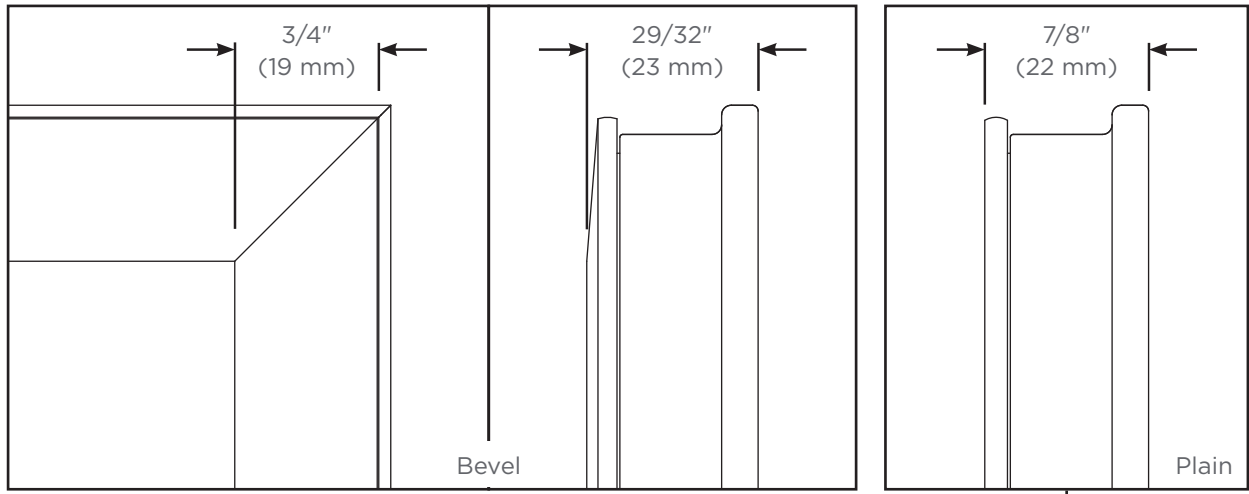

**Dimensions**

Height: 36" (915 mm)  
 Width: 19-1/4" (489 mm)  
 Depth: 7/8" (22 mm)

**Options**

- Other widths / heights available
- Can be paired with other product lines:
  - PL Cabinets (P2C)

Example: Cabinet to Mirror to Cabinet Arrangement

Front view

Side view