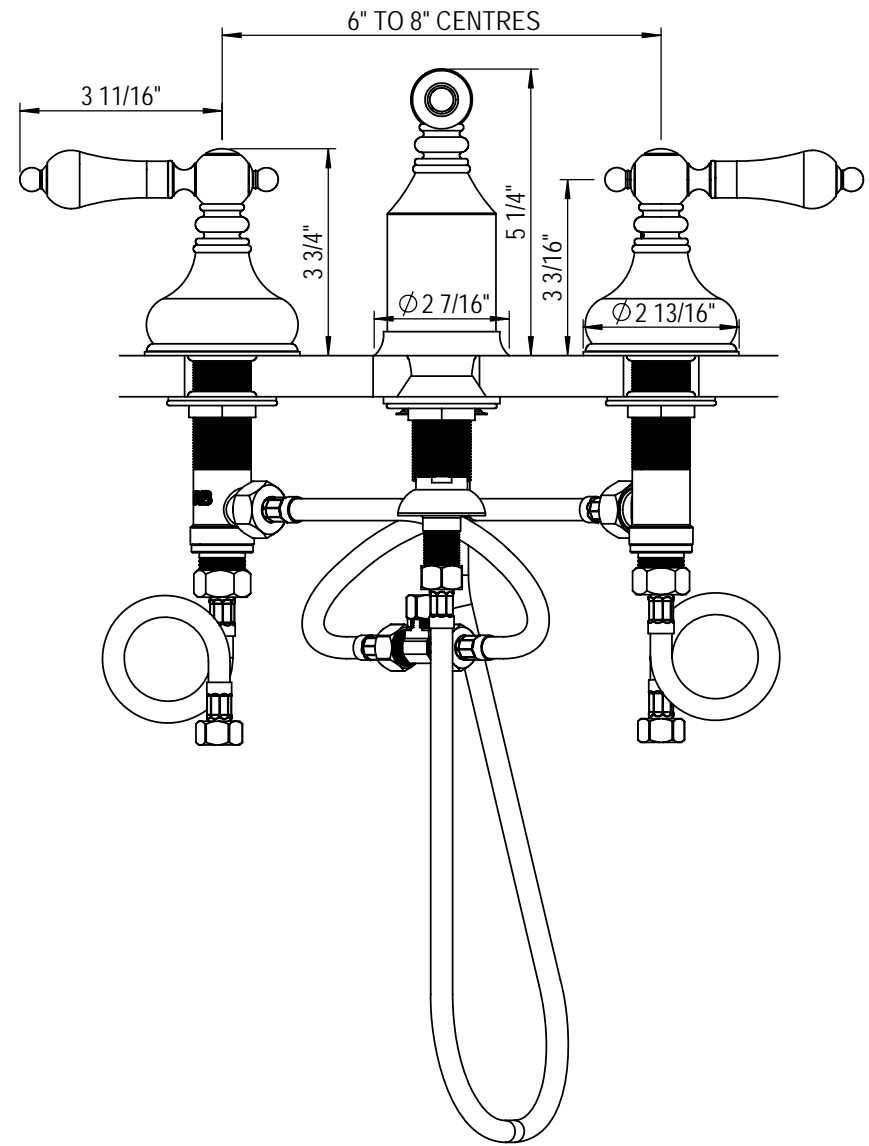

Bidet Fittings with Spray, Diverter with Breaker & Pop-Up 6CRBRML

TEL: 905-851-6781
FAX: 905-851-8031
TOLL FREE: 800-461-5901

the RUBINET FAUCET COMPANY

www.rubinet.com

Pressure Balance Bidet with Spray, Diverter with Breaker 6DRBRML