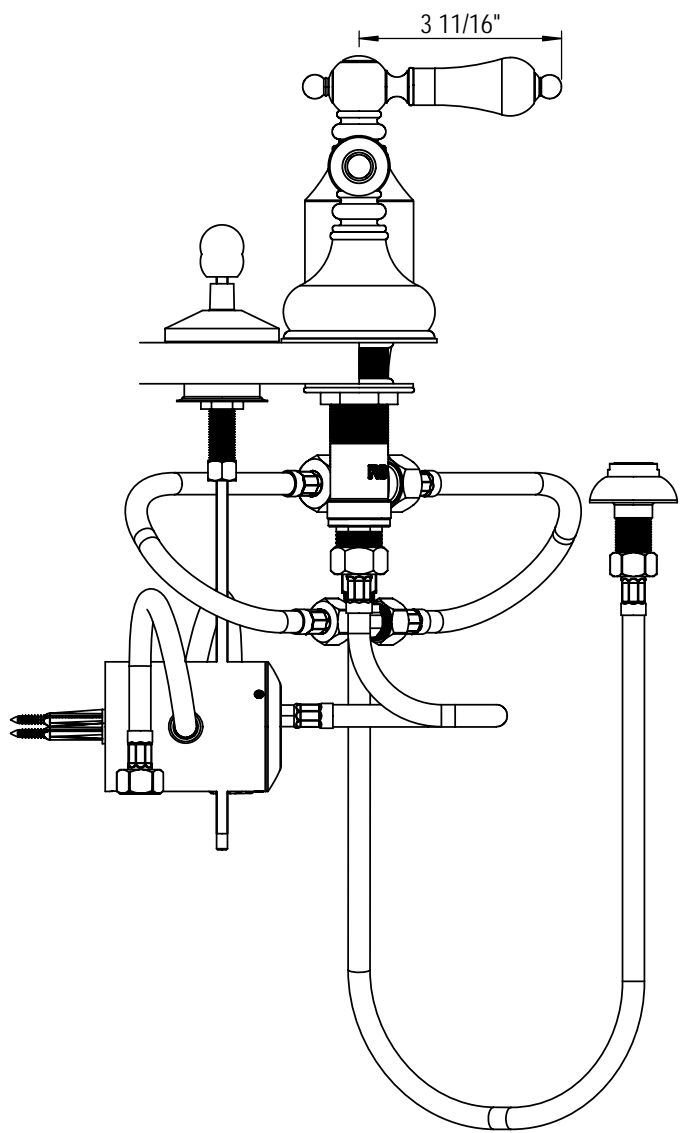

Bidet Fittings with Spray, Diverter with Breaker & Pop-Up 6CRBRML

TEL: 905-851-6781
FAX: 905-851-8031
TOLL FREE: 800-461-5901

the RUBINET FAUCET COMPANY

www.rubinet.com

Pressure Balance Bidet with Spray, Diverter with Breaker 6DRBRML