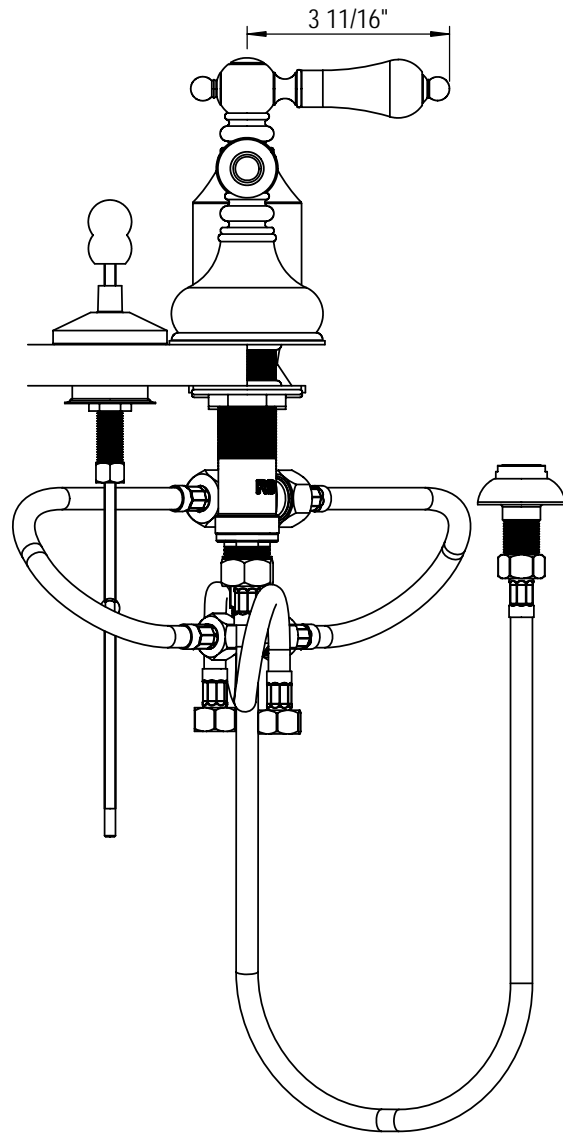

Bidet Fittings with Spray, Diverter with Breaker & Pop-Up 6CRBRML

TEL: 905-851-6781
FAX: 905-851-8031
TOLL FREE: 800-461-5901

the RUBINET FAUCET COMPANY

www.rubinet.com

Pressure Balance Bidet with Spray, Diverter with Breaker 6DRBRML