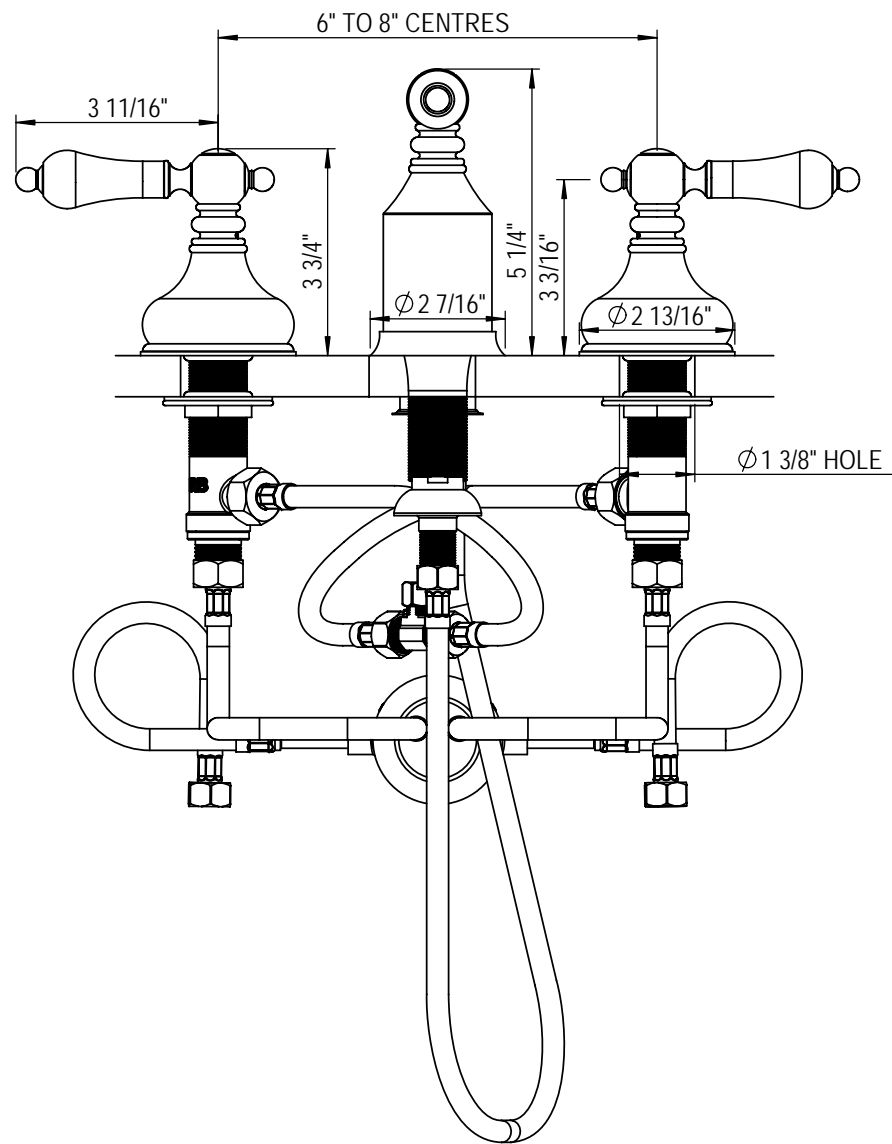

Bidet Fittings with Spray, Diverter with Breaker & Pop-Up 6CRBRML

TEL: 905-851-6781
FAX: 905-851-8031
TOLL FREE: 800-461-5901

the RUBINET FAUCET COMPANY

www.rubinet.com

Pressure Balance Bidet with Spray, Diverter with Breaker 6DRBRML