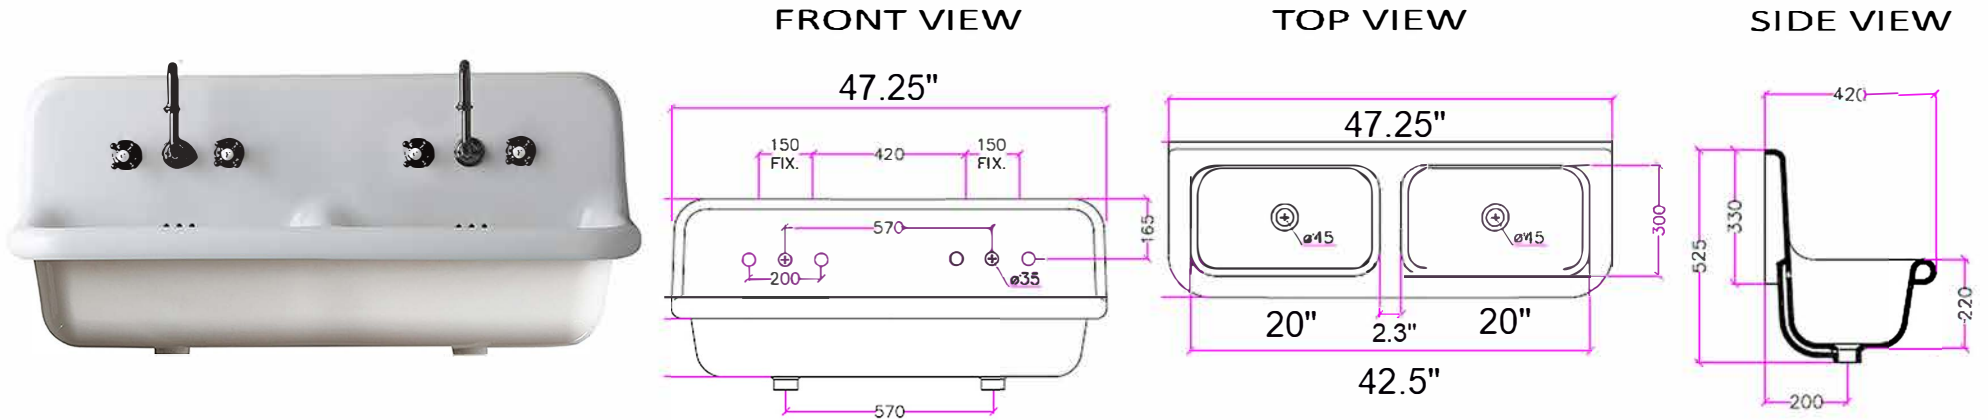

Victorian Collection
Fireclay Bathroom Wallmount Sink

MODEL:
NS-VCU48-WW

Overall Dimensions	Interior Bowl	Faucet Spread	Exterior Bowl Height	Drain Dimensions
35.5" x 19" x 16.5"	30.75" x 11.75" x 8"	8"	8.5"	1.75"

FEATURES

- Genuine Italian Fireclay
- Nominal Dimensions - Actual may vary by 1/4"
- Wall-mount installation
- Porcelain enamel glaze
- Drain is not included with sink (1.75" standard)
- Has Overflow
- Faucet is not included
- Do not clean with abrasive cleansers or pads
- Limited Warranty for manufacturer defects