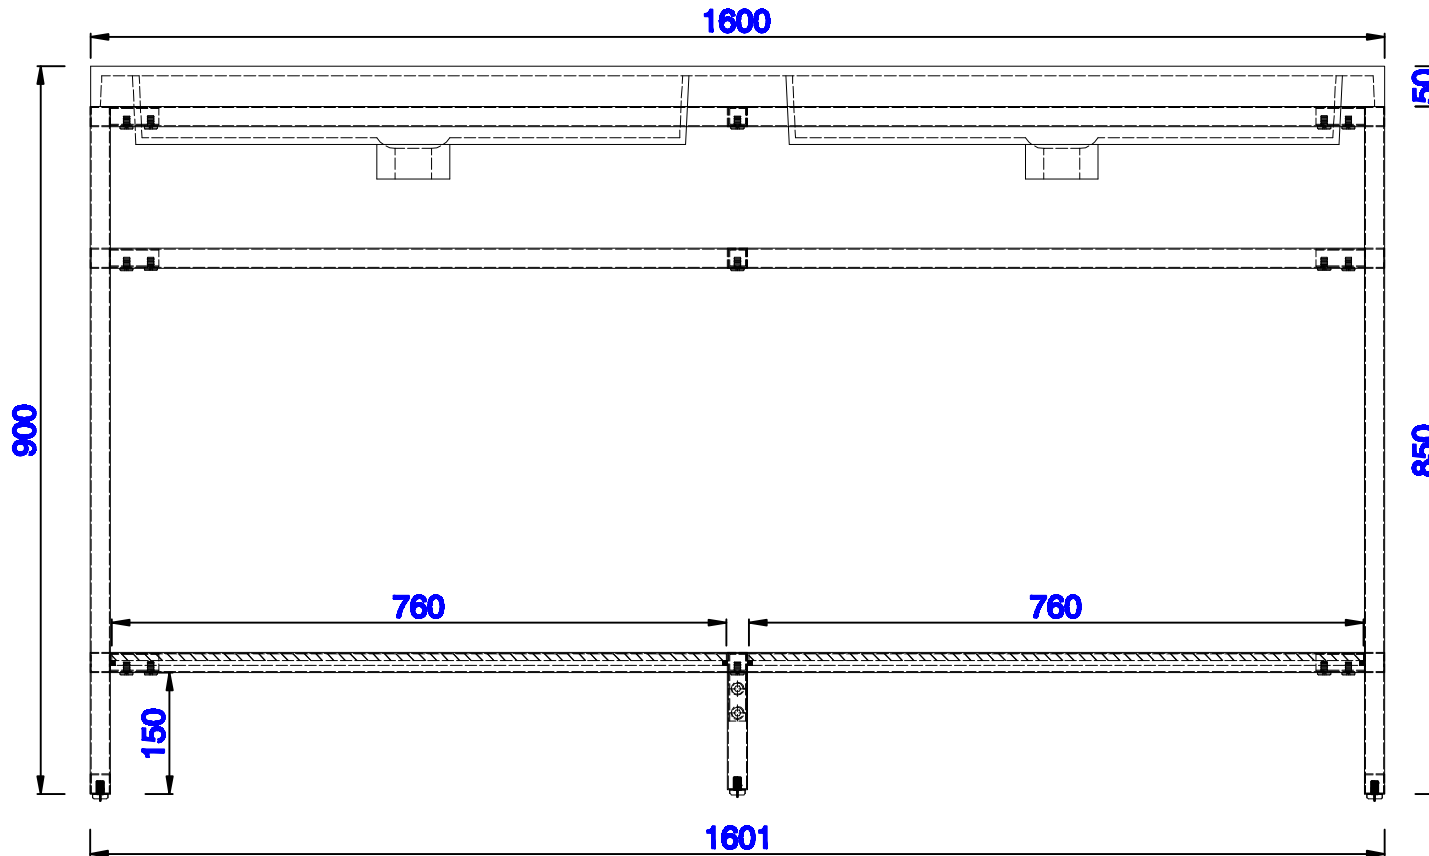

1601mm

Item Number:
C105-V63-BNK
C105-V63-RGD
C105-V63-MBK

JAMES MARTIN

VANITIES™

Boston 1601mm Stainless Steel Sink Console

Diagrams with Dimensions

page 01 of 03

NOTE ONE: Countertop with integrated sink is shown on this cabinet
NOTE TWO: This vanity does not have a Backsplash.

Version:202004