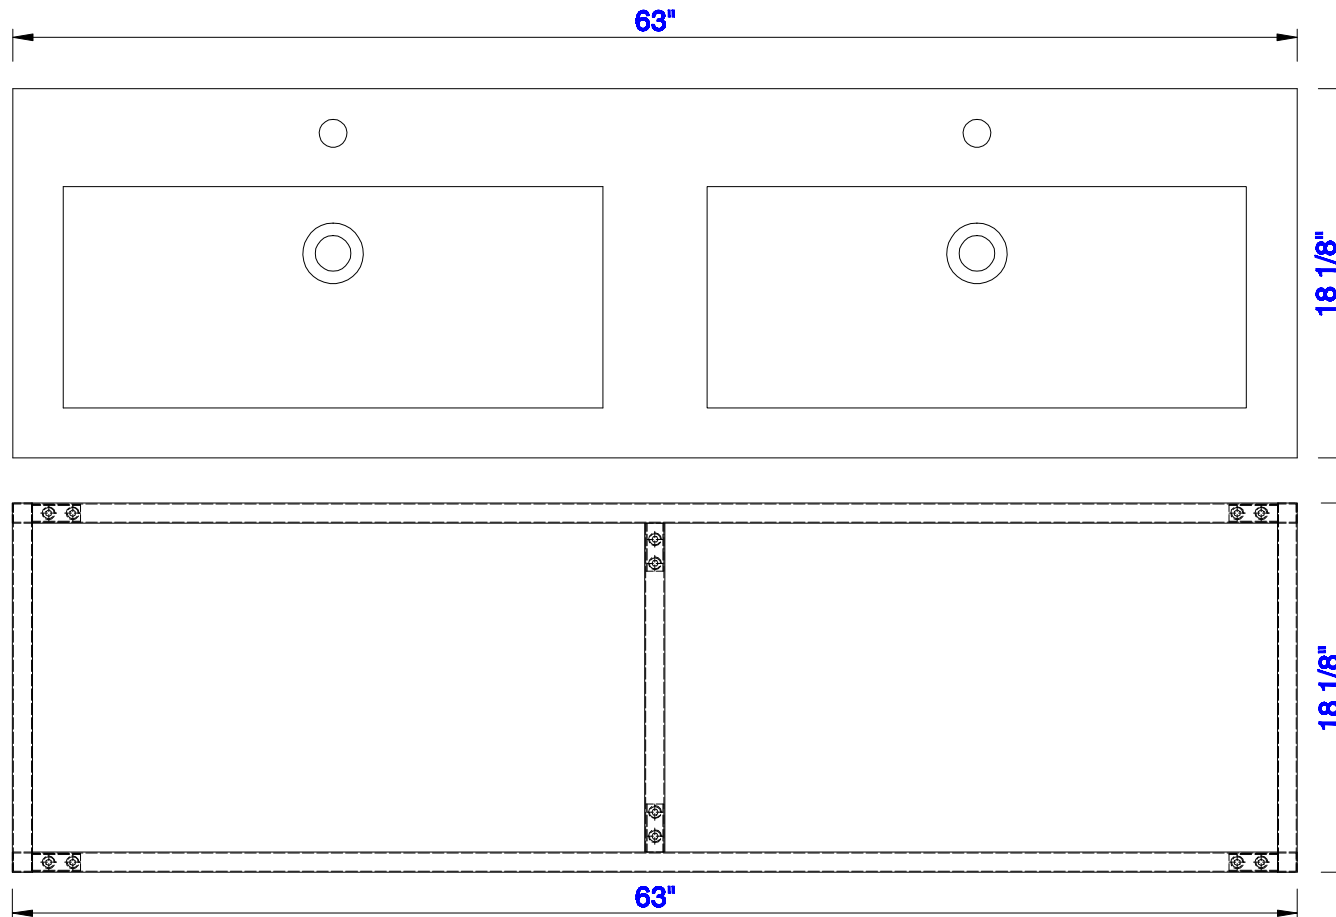

63"

Item Number:
C105-V63-BNK
C105-V63-RGD
C105-V63-MBK

JAMES MARTIN

VANITIES™

Boston 63" Stainless Steel Sink Console
Diagrams with Dimensions
page 01 of 03

NOTE ONE: Countertop with integrated sink is shown on this cabinet
NOTE TWO: This vanity does not have a Backsplash.

Version:202004

63"

Item Number:
C105-V63-BNK
C105-V63-RGD
C105-V63-MBK

JAMES MARTIN

VANITIES™

Boston 63" Stainless Steel Sink Console

Diagrams with Dimensions

page 02 of 03

Version:202004

63"

Item Number:
CSP-S6318D-WG

JAMES MARTIN

VANITIES™

CSP 63" Countertop with
Dual Integrated Basin Sinks
Diagrams with Dimensions
page 01 of 01

1600mm

Item Number:
CSP-S6318D-WG

JAMES MARTIN

VANITIES™

CSP 1600mm Countertop
with Dual Integrated Basin Sinks
Diagrams with Dimensions
page 01 of 01