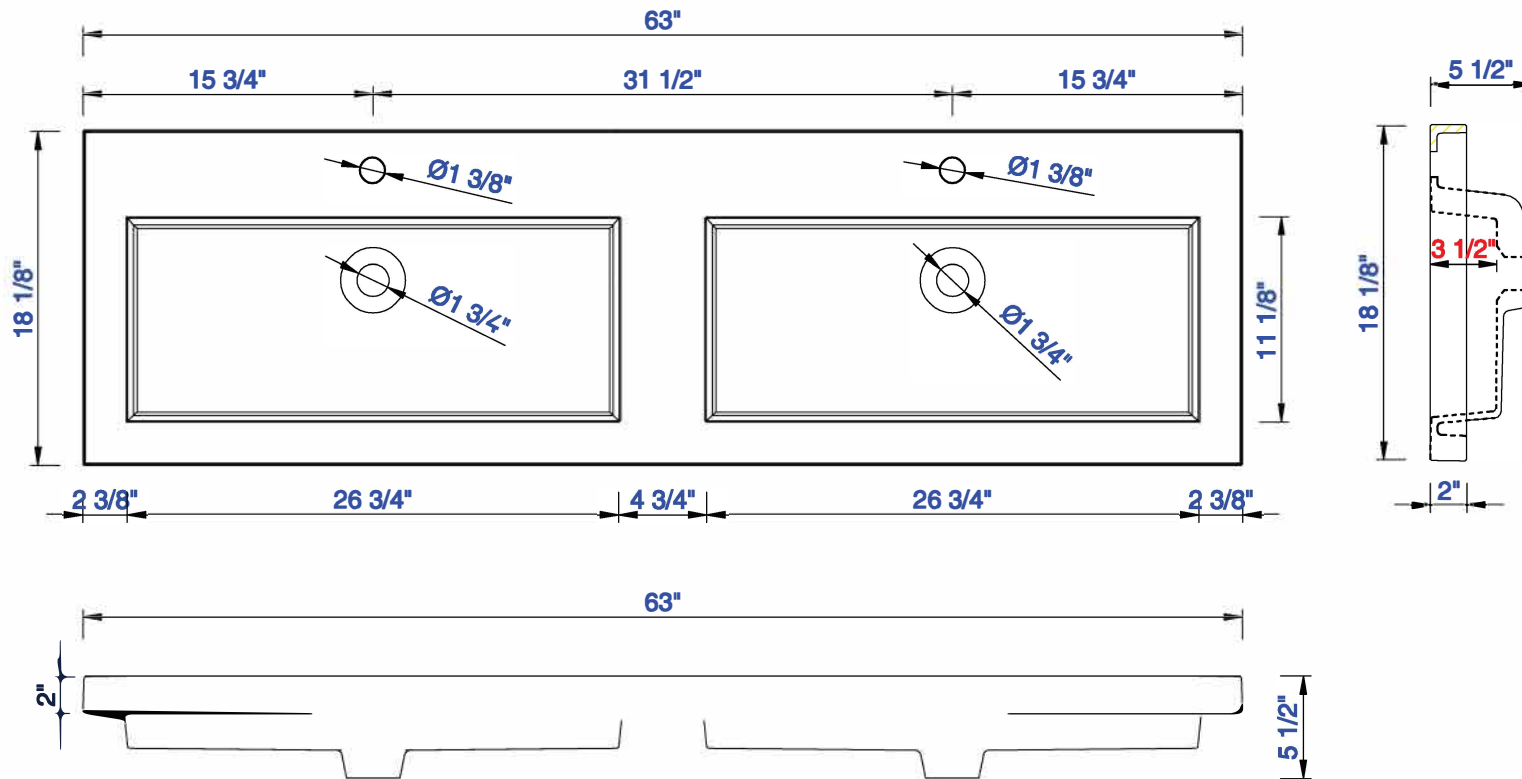

1601mm

Item Number:
C105-V63-BNK
C105-V63-RGD
C105-V63-MBK

JAMES MARTIN

VANITIES™

Boston 1601mm Stainless Steel Sink Console

Diagrams with Dimensions

page 02 of 03

NOTE ONE: Countertop with integrated sink is shown on this cabinet.

Version:202004

1601mm

Item Number:
C105-V63-BNK
C105-V63-RGD
C105-V63-MBK

JAMES MARTIN

VANITIES™

Boston 1601mm Stainless Steel Sink Console
Diagrams with Dimensions
page 03 of 03

NOTE ONE: Countertop with integrated sink is shown on this cabinet
NOTE TWO: This vanity does not have a Backsplash.

Version:202004

63"

Item Number:
CSP-S6318D-WG

JAMES MARTIN

VANITIES™

CSP 63" Countertop with
Dual Integrated Basin Sinks
Diagrams with Dimensions
page 01 of 01

1600mm

Item Number:
CSP-S6318D-WG

JAMES MARTIN

VANITIES™

CSP 1600mm Countertop
with Dual Integrated Basin Sinks
Diagrams with Dimensions
page 01 of 01