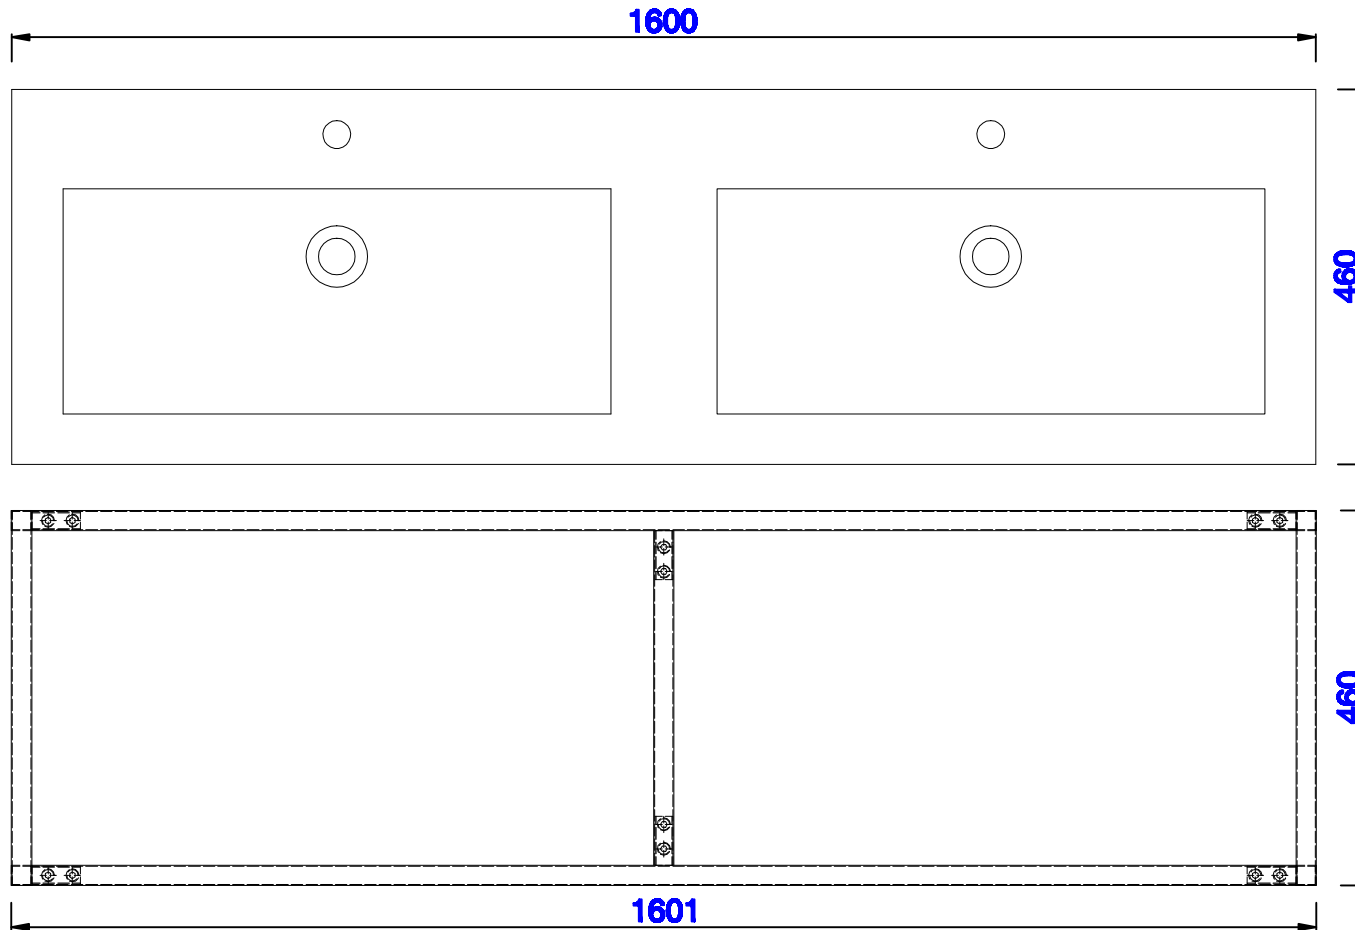

1601mm

Item Number:
C105-V63-BNK
C105-V63-RGD
C105-V63-MBK

JAMES MARTIN

VANITIES™

Boston 1601mm Stainless Steel Sink Console

Diagrams with Dimensions

page 02 of 03

NOTE ONE: Countertop with integrated sink is shown on this cabinet.

Version:202004

1601mm

Item Number:
C105-V63-BNK
C105-V63-RGD
C105-V63-MBK

JAMES MARTIN

VANITIES™

Boston 1601mm Stainless Steel Sink Console
Diagrams with Dimensions
page 03 of 03

NOTE ONE: Countertop with integrated sink is shown on this cabinet
NOTE TWO: This vanity does not have a Backsplash.

Version:202004

63"

Item Number:
CSP-S6318D-WG

JAMES MARTIN

VANITIES™

CSP 63" Countertop with
Dual Integrated Basin Sinks
Diagrams with Dimensions
page 01 of 01

1600mm

Item Number:
CSP-S6318D-WG

JAMES MARTIN

VANITIES™

CSP 1600mm Countertop
with Dual Integrated Basin Sinks
Diagrams with Dimensions
page 01 of 01