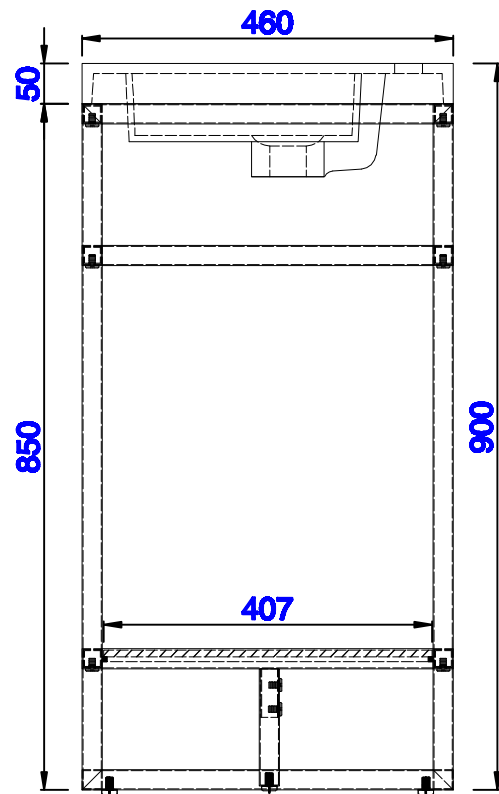

1601mm

Item Number:
C105-V63-BNK
C105-V63-RGD
C105-V63-MBK

JAMES MARTIN

VANITIES™

Boston 1601mm Stainless Steel Sink Console

Diagrams with Dimensions

page 02 of 03

NOTE ONE: Countertop with integrated sink is shown on this cabinet.

Version:202004

1601mm

Item Number:
C105-V63-BNK
C105-V63-RGD
C105-V63-MBK

JAMES MARTIN

VANITIES™

Boston 1601mm Stainless Steel Sink Console
Diagrams with Dimensions
page 03 of 03

NOTE ONE: Countertop with integrated sink is shown on this cabinet
NOTE TWO: This vanity does not have a Backsplash.

Version:202004

63"

Item Number:
CSP-S6318D-WG

JAMES MARTIN

VANITIES™

CSP 63" Countertop with
Dual Integrated Basin Sinks
Diagrams with Dimensions
page 01 of 01

1600mm

Item Number:
CSP-S6318D-WG

JAMES MARTIN

VANITIES™

CSP 1600mm Countertop
with Dual Integrated Basin Sinks
Diagrams with Dimensions
page 01 of 01