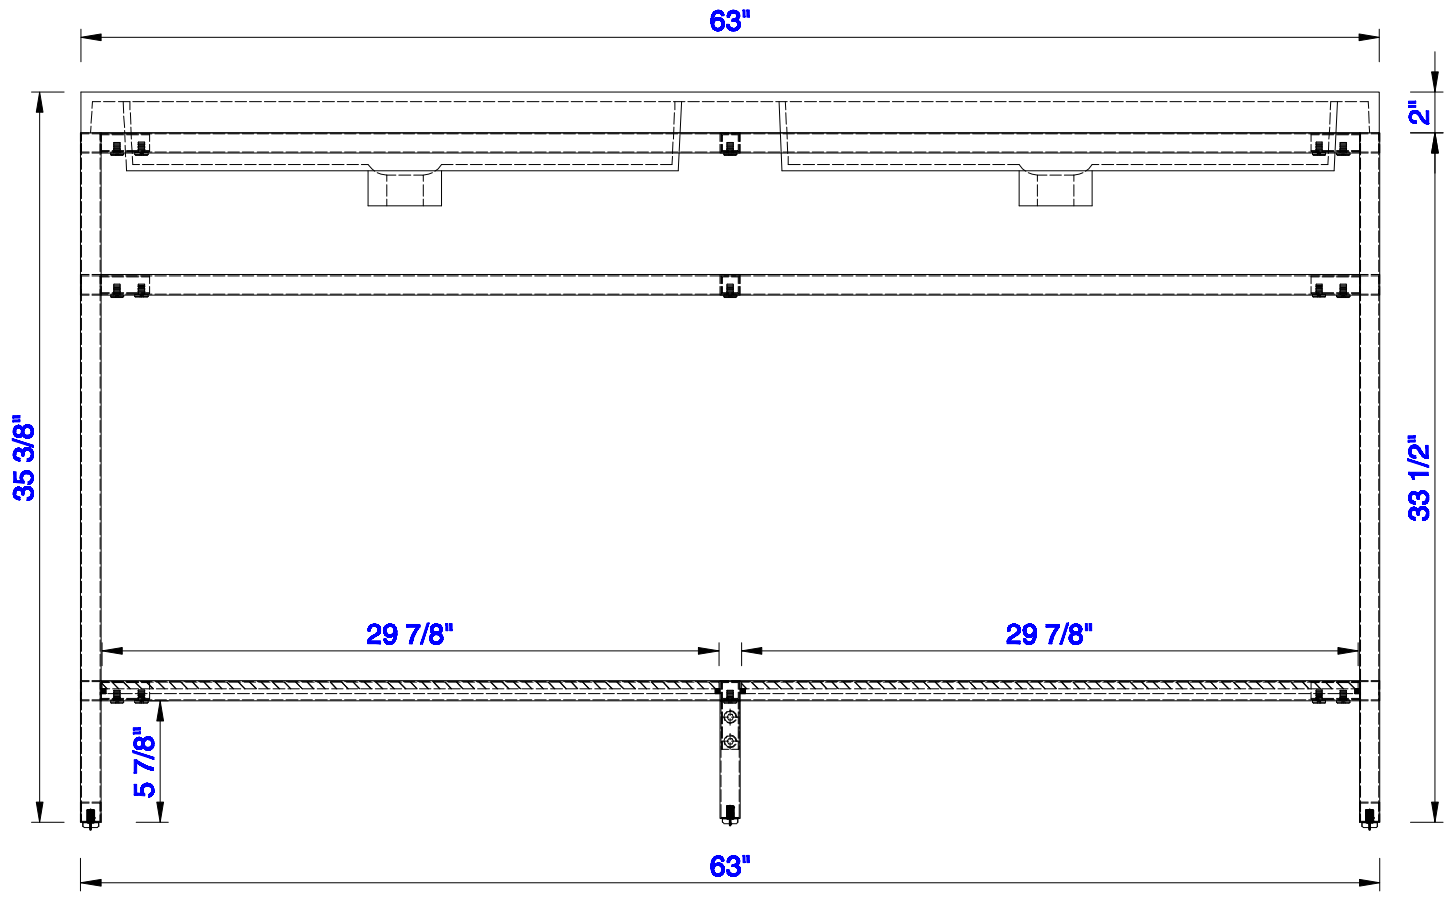

63"

Item Number:
C105-V63-BNK
C105-V63-RGD
C105-V63-MBK

JAMES MARTIN

VANITIES™

Boston 63" Stainless Steel Sink Console
Diagrams with Dimensions
page 01 of 03

NOTE ONE: Countertop with integrated sink is shown on this cabinet
NOTE TWO: This vanity does not have a Backsplash.

Version:202004

63"

Item Number:
C105-V63-BNK
C105-V63-RGD
C105-V63-MBK

JAMES MARTIN

VANITIES™

Boston 63" Stainless Steel Sink Console

Diagrams with Dimensions

page 02 of 03

Version:202004

63"

Item Number:
CSP-S6318D-WG

JAMES MARTIN

VANITIES™

CSP 63" Countertop with
Dual Integrated Basin Sinks
Diagrams with Dimensions
page 01 of 01

1600mm

Item Number:
CSP-S6318D-WG

JAMES MARTIN

VANITIES™

CSP 1600mm Countertop
with Dual Integrated Basin Sinks
Diagrams with Dimensions
page 01 of 01