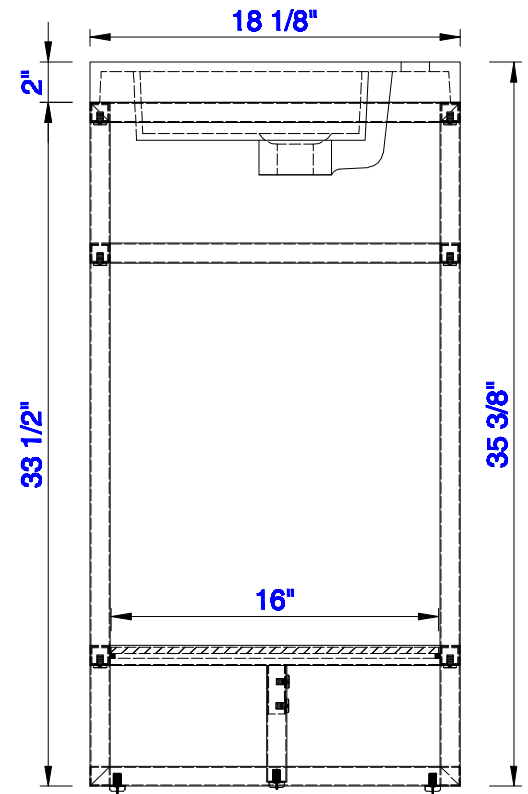

NOTE ONE: Countertop with integrated sink is shown on this cabinet.

Version:202004

63"

Item Number:
C105-V63-BNK
C105-V63-RGD
C105-V63-MBK

JAMES MARTIN

VANITIES™

Boston 63" Stainless Steel Sink Console
Diagrams with Dimensions
page 03 of 03

Boston 1601mm Stainless Steel Sink Console

Diagrams with Dimensions

page 01 of 03

NOTE ONE: Countertop with integrated sink is shown on this cabinet
NOTE TWO: This vanity does not have a Backsplash.

Version:202004

Version:202004

63"

Item Number:
CSP-S6318D-WG

JAMES MARTIN

VANITIES™

CSP 63" Countertop with
Dual Integrated Basin Sinks
Diagrams with Dimensions
page 01 of 01

1600mm

Item Number:
CSP-S6318D-WG

JAMES MARTIN

VANITIES™

CSP 1600mm Countertop
with Dual Integrated Basin Sinks
Diagrams with Dimensions
page 01 of 01