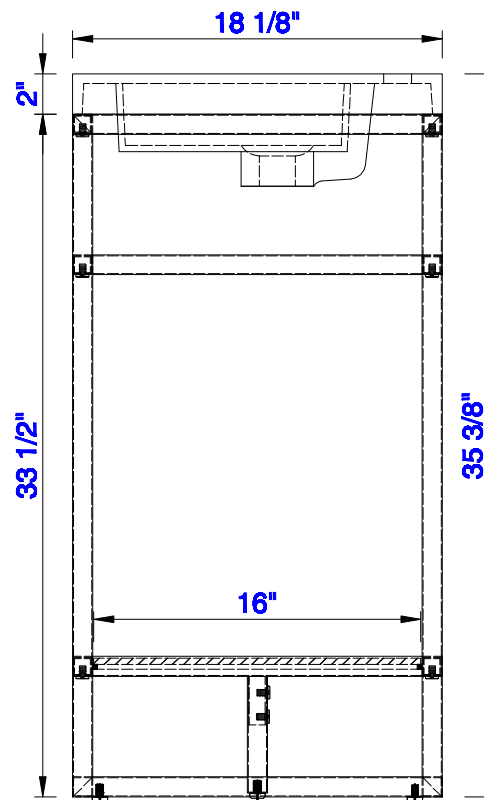

47 1/4"

Item Number:
C105-V47-BNK
C105-V47-RGD
C105-V47-MBK

JAMES MARTIN

VANITIES™

Boston 47 1/4" Stainless Steel Sink Console

Diagrams with Dimensions
page 01 of 03

NOTE ONE: Countertop with integrated sink is shown on this cabinet
NOTE TWO: This vanity does not have a Backsplash.

Version:202004

47 1/4"

Item Number:
C105-V47-BNK
C105-V47-RGD
C105-V47-MBK

JAMES MARTIN

VANITIES™

Boston 47 1/4" **Stainless Steel Sink Console**

Diagrams with Dimensions

page 03 of 03

Version:202004

47 1/4"

Item Number:
CSP-S4718D-WG

JAMES MARTIN

VANITIES™

CSP 47 1/4" Countertop with
Dual Integrated Basin Sinks
Diagrams with Dimensions
page 01 of 01

1200mm

Item Number:
CSP-S4718D-WG

JAMES MARTIN

VANITIES™

CSP 1200mm Countertop with
Dual Integrated Basin Sinks
Diagrams with Dimensions
page 01 of 01