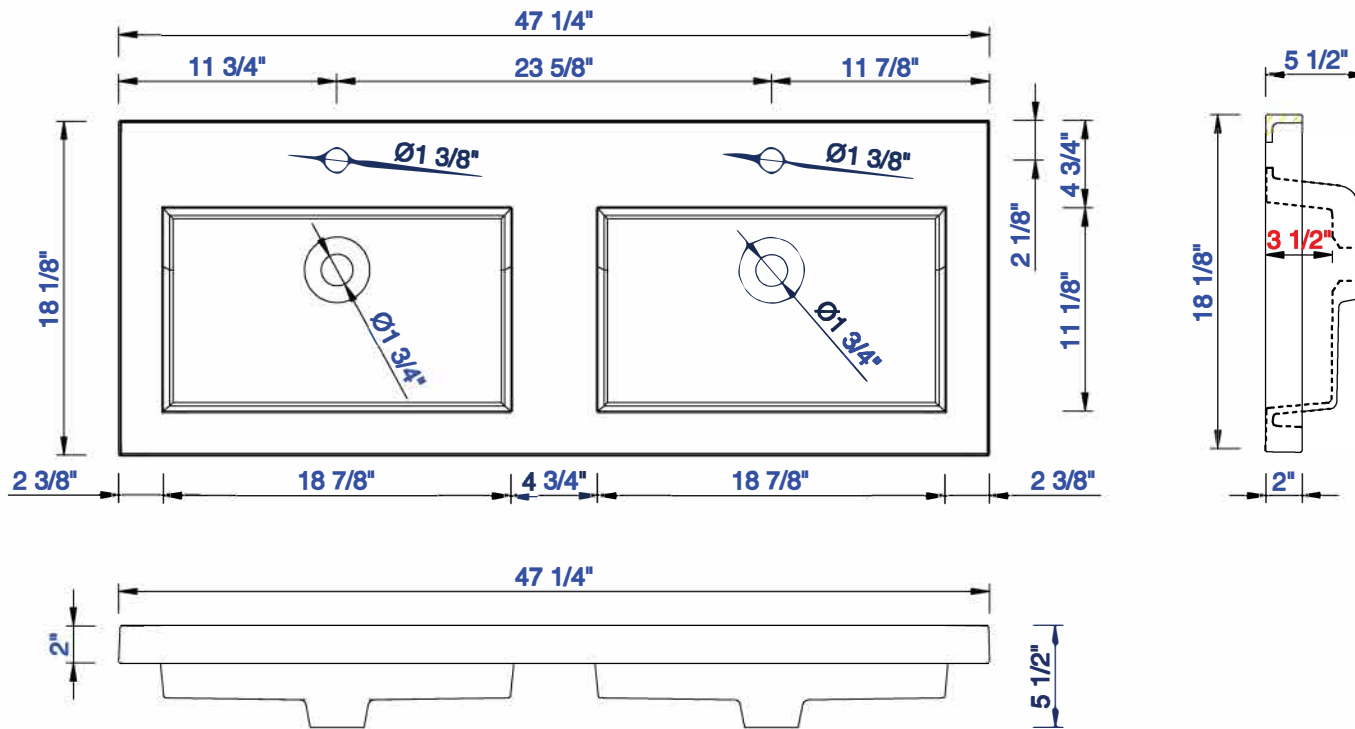

1201mm

Item Number:
C105-V47-BNK
C105-V47-RGD
C105-V47-MBK

JAMES MARTIN

Boston 1201mm Stainless Steel Sink Console

Diagrams with Dimensions

page 02 of 03

VANITIES™

NOTE ONE: Countertop with integrated sink is shown on this cabinet.

Version:202004

1201mm

Item Number:
C105-V47-BNK
C105-V47-RGD
C105-V47-MBK

JAMES MARTIN

VANITIES™

Boston 1201mm Stainless Steel Sink Console
Diagrams with Dimensions
page 03 of 03

NOTE ONE: Countertop with integrated sink is shown on this cabinet
NOTE TWO: This vanity does not have a Backsplash.

Version:202004

47 1/4"

Item Number:
CSP-S4718D-WG

JAMES MARTIN

VANITIES™

CSP 47 1/4" Countertop with
Dual Integrated Basin Sinks
Diagrams with Dimensions
page 01 of 01

1200mm

Item Number:
CSP-S4718D-WG

JAMES MARTIN

VANITIES™

CSP 1200mm Countertop with
Dual Integrated Basin Sinks
Diagrams with Dimensions
page 01 of 01