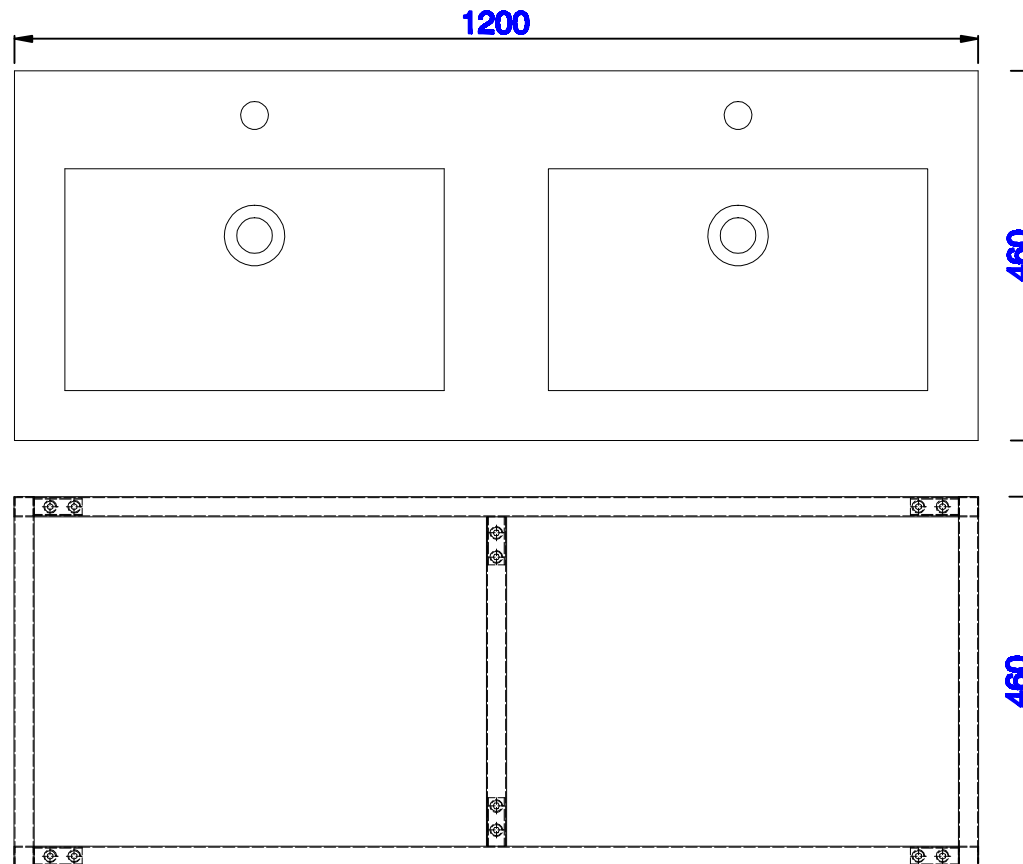

1201mm

Item Number:
C105-V47-BNK
C105-V47-RGD
C105-V47-MBK

JAMES MARTIN

Boston 1201mm Stainless Steel Sink Console

Diagrams with Dimensions

page 02 of 03

VANITIES™

NOTE ONE: Countertop with integrated sink is shown on this cabinet.

Version:202004

1201mm

Item Number:
C105-V47-BNK
C105-V47-RGD
C105-V47-MBK

JAMES MARTIN

VANITIES™

Boston 1201mm Stainless Steel Sink Console
Diagrams with Dimensions
page 03 of 03

NOTE ONE: Countertop with integrated sink is shown on this cabinet
NOTE TWO: This vanity does not have a Backsplash.

Version:202004

47 1/4"

Item Number:
CSP-S4718D-WG

JAMES MARTIN

VANITIES™

CSP 47 1/4" Countertop with
Dual Integrated Basin Sinks
Diagrams with Dimensions
page 01 of 01

1200mm

Item Number:
CSP-S4718D-WG

JAMES MARTIN

VANITIES™

CSP 1200mm Countertop with
Dual Integrated Basin Sinks
Diagrams with Dimensions
page 01 of 01