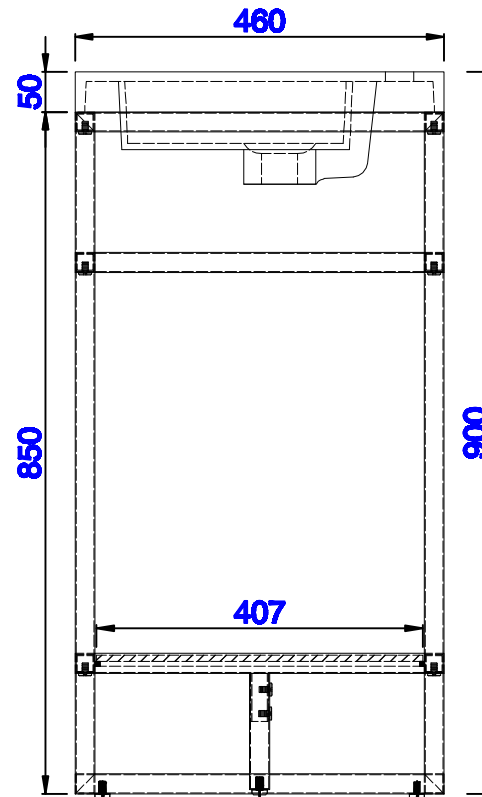

1201mm

Item Number:
C105-V47-BNK
C105-V47-RGD
C105-V47-MBK

JAMES MARTIN

Boston 1201mm Stainless Steel Sink Console

Diagrams with Dimensions

page 02 of 03

VANITIES™

NOTE ONE: Countertop with integrated sink is shown on this cabinet.

Version:202004

1201mm

Item Number:
C105-V47-BNK
C105-V47-RGD
C105-V47-MBK

JAMES MARTIN

VANITIES™

Boston 1201mm Stainless Steel Sink Console
Diagrams with Dimensions
page 03 of 03

NOTE ONE: Countertop with integrated sink is shown on this cabinet
NOTE TWO: This vanity does not have a Backsplash.

Version:202004

47 1/4"

Item Number:
CSP-S4718D-WG

JAMES MARTIN

VANITIES™

CSP 47 1/4" Countertop with
Dual Integrated Basin Sinks
Diagrams with Dimensions
page 01 of 01

1200mm

Item Number:
CSP-S4718D-WG

JAMES MARTIN

VANITIES™

CSP 1200mm Countertop with
Dual Integrated Basin Sinks
Diagrams with Dimensions
page 01 of 01