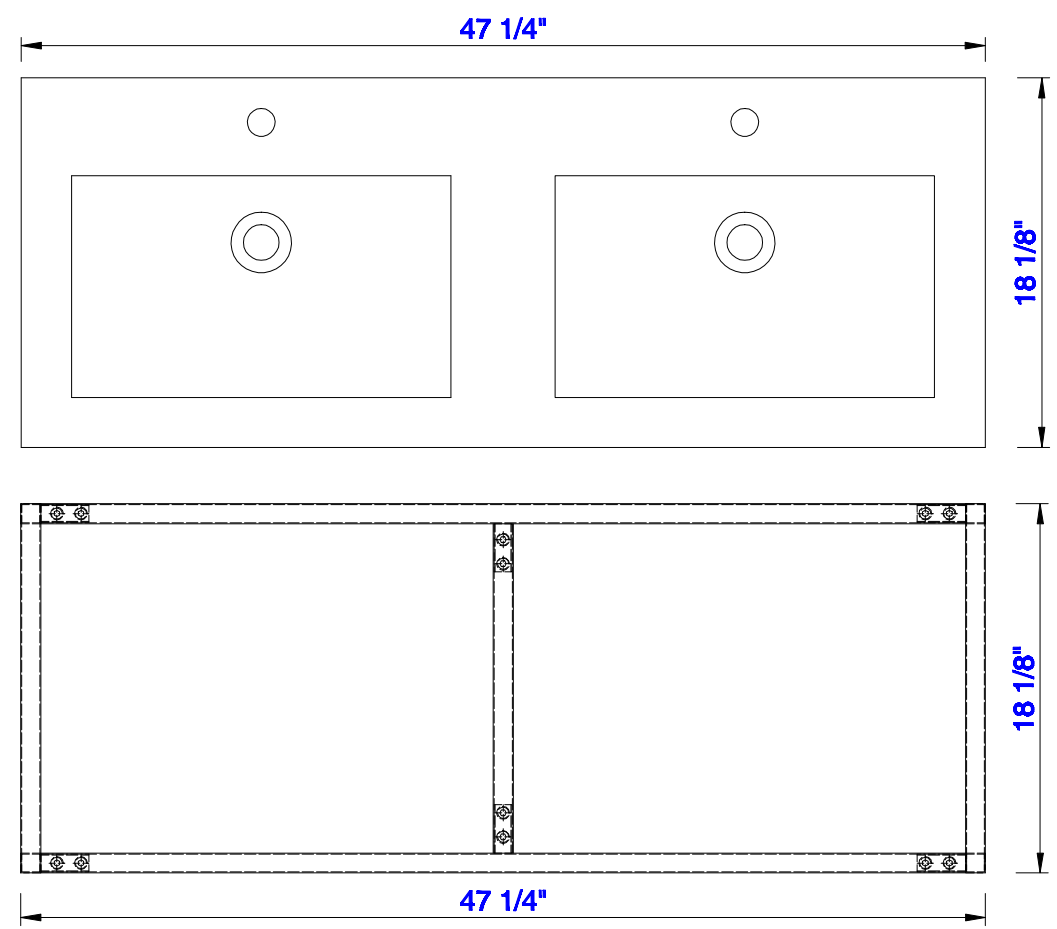

47 1/4"

Item Number:
C105-V47-BNK
C105-V47-RGD
C105-V47-MBK

JAMES MARTIN

VANITIES™

Boston 47 1/4" Stainless Steel Sink Console

Diagrams with Dimensions
page 01 of 03

NOTE ONE: Countertop with integrated sink is shown on this cabinet
NOTE TWO: This vanity does not have a Backsplash.

Version:202004

47 1/4"

Item Number:
C105-V47-BNK
C105-V47-RGD
C105-V47-MBK

JAMES MARTIN

Boston 47 1/4" **Stainless Steel Sink Console**

Diagrams with Dimensions
page 02 of 03

VANITIES™

NOTE ONE: Countertop with integrated sink is shown on this cabinet.

Version:202004

47 1/4"

Item Number:
CSP-S4718D-WG

JAMES MARTIN

VANITIES™

CSP 47 1/4" Countertop with
Dual Integrated Basin Sinks
Diagrams with Dimensions
page 01 of 01

1200mm

Item Number:
CSP-S4718D-WG

JAMES MARTIN

VANITIES™

CSP 1200mm Countertop with
Dual Integrated Basin Sinks
Diagrams with Dimensions
page 01 of 01