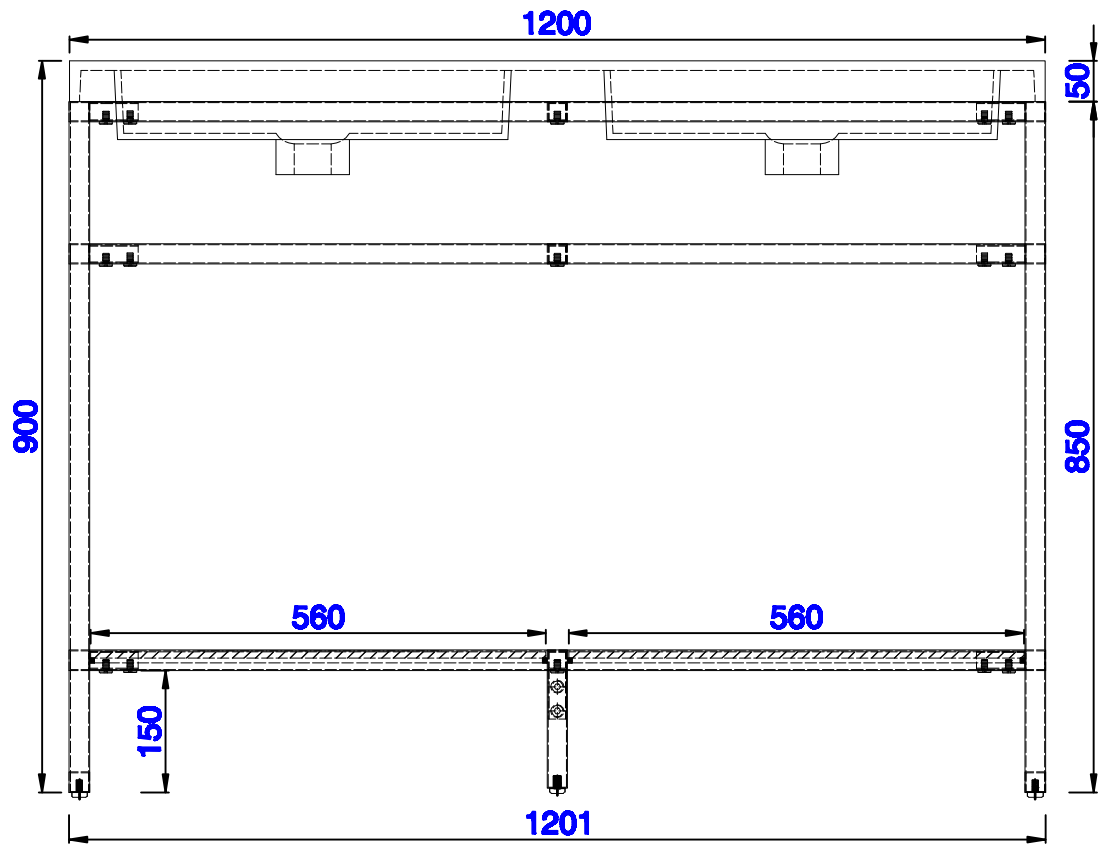

1201mm

Item Number:
C105-V47-BNK
C105-V47-RGD
C105-V47-MBK

JAMES MARTIN

VANITIES™

Boston 1201mm Stainless Steel Sink Console

Diagrams with Dimensions

page 01 of 03

NOTE ONE: Countertop with integrated sink is shown on this cabinet
NOTE TWO: This vanity does not have a Backsplash.

Version:202004