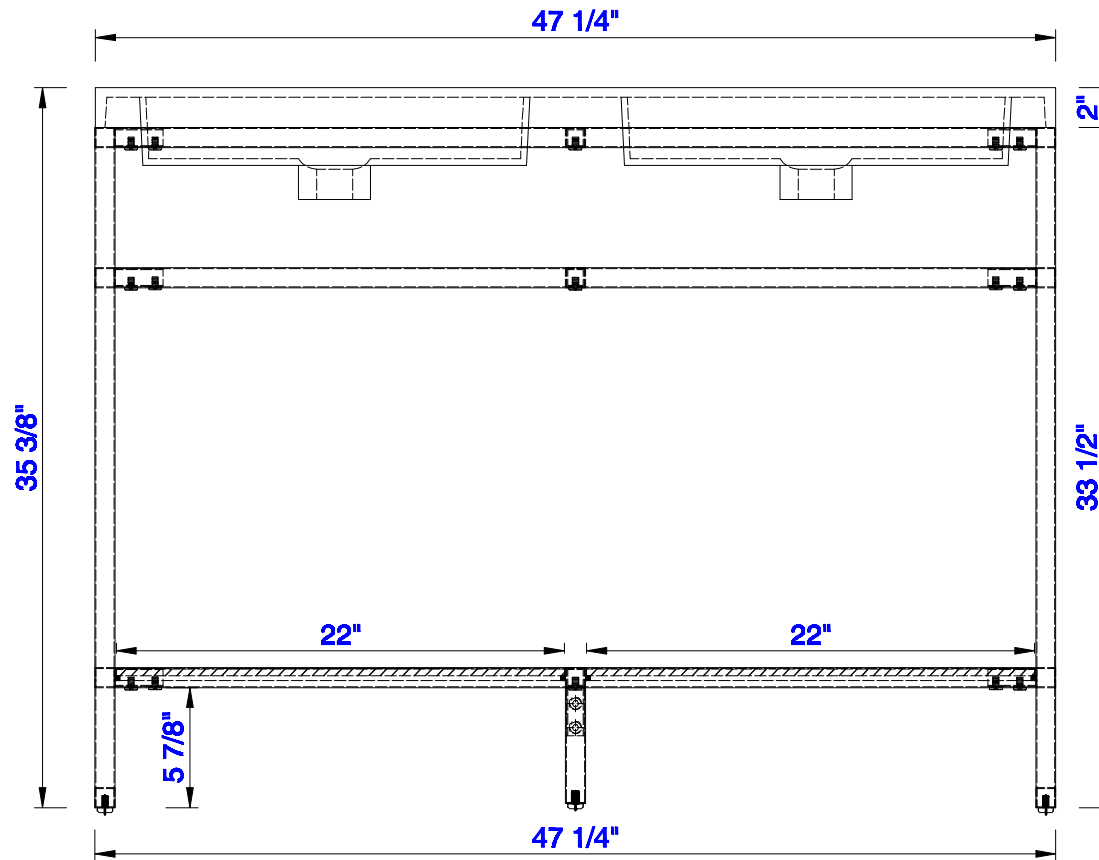

47 1/4"

Item Number:
C105-V47-BNK
C105-V47-RGD
C105-V47-MBK

JAMES MARTIN

VANITIES™

Boston 47 1/4" Stainless Steel Sink Console

Diagrams with Dimensions
page 01 of 03

NOTE ONE: Countertop with integrated sink is shown on this cabinet
NOTE TWO: This vanity does not have a Backsplash.

Version:202004

47 1/4"

Item Number:
C105-V47-BNK
C105-V47-RGD
C105-V47-MBK

JAMES MARTIN

Boston 47 1/4" **Stainless Steel Sink Console**

Diagrams with Dimensions
page 02 of 03

VANITIES™

NOTE ONE: Countertop with integrated sink is shown on this cabinet.

Version:202004

47 1/4"

Item Number:
CSP-S4718D-WG

JAMES MARTIN

VANITIES™

CSP 47 1/4" Countertop with
Dual Integrated Basin Sinks
Diagrams with Dimensions
page 01 of 01

1200mm

Item Number:
CSP-S4718D-WG

JAMES MARTIN

VANITIES™

CSP 1200mm Countertop with
Dual Integrated Basin Sinks
Diagrams with Dimensions
page 01 of 01