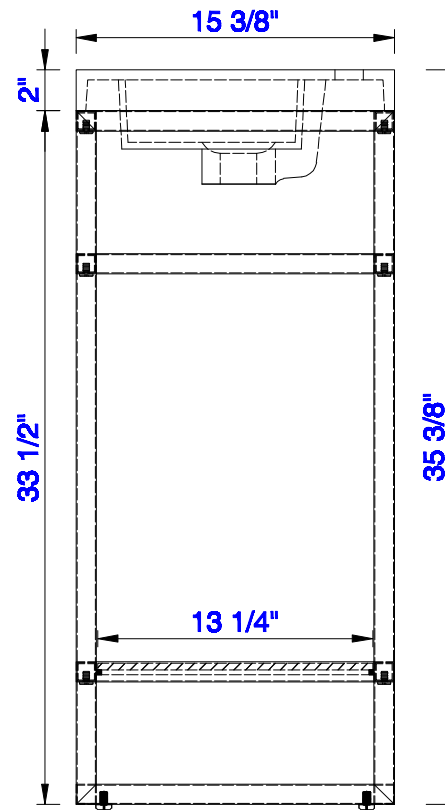

39 3/8"

Item Number:  
C105-V39.5-BNK  
C105-V39.5-RGD  
C105-V39.5-MBK

JAMES MARTIN

VANITIES™

Boston 39 3/8" Stainless Steel Sink Console

Diagrams with Dimensions

page 01 of 03

NOTE ONE: Countertop with integrated sink is shown on this cabinet

page 02 of 03

**NOTE ONE:** Countertop with integrated sink is shown on this cabinet.

Version:202004

39 3/8"

Item Number:  
C105-V39.5-BNK  
C105-V39.5-RGD  
C105-V39.5-MBK

JAMES MARTIN

VANITIES™

**Boston 39 3/8" Stainless Steel Sink Console**  
Diagrams with Dimensions  
page 03 of 03

Version:202004

39 3/8"

Item Number:  
CSP-S4016-WG

JAMES MARTIN

VANITIES™

CSP 31 1/2" Countertop with  
Integrated Basin Sink  
Diagrams with Dimensions  
page 01 of 01

1003mm

Item Number:  
CSP-S4016-WG

JAMES MARTIN

VANITIES™

CSP 1003mm Countertop with  
Integrated Basin Sink  
Diagrams with Dimensions  
page 01 of 01