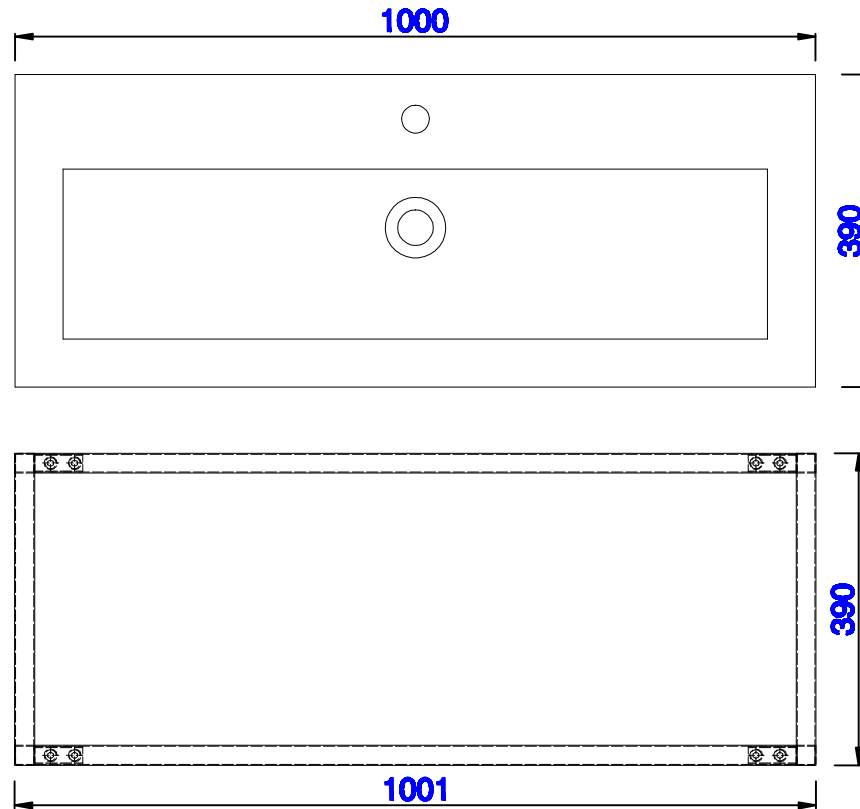

JAMES MARTIN

Boston 1001mm Stainless Steel Sink Console

Diagrams with Dimensions

page 01 of 03

VANITIES™

**NOTE ONE: Countertop with integrated sink is shown on this cabinet**  
**NOTE TWO: This vanity does not have a Backsplash.**

Version:202004

1001mm

Item Number:  
C105-V39.5-BNK  
C105-V39.5-RGD  
C105-V39.5-MBK

JAMES MARTIN

VANITIES™

**Boston 1001mm Stainless Steel Sink Console**  
Diagrams with Dimensions  
page 02 of 03

**NOTE ONE: Countertop with integrated sink is shown on this cabinet.**

Version:202004

39 3/8"

Item Number:  
CSP-S4016-WG

JAMES MARTIN

VANITIES™

CSP 31 1/2" Countertop with  
Integrated Basin Sink  
Diagrams with Dimensions  
page 01 of 01

1003mm

Item Number:  
CSP-S4016-WG

JAMES MARTIN

VANITIES™

CSP 1003mm Countertop with  
Integrated Basin Sink  
Diagrams with Dimensions  
page 01 of 01