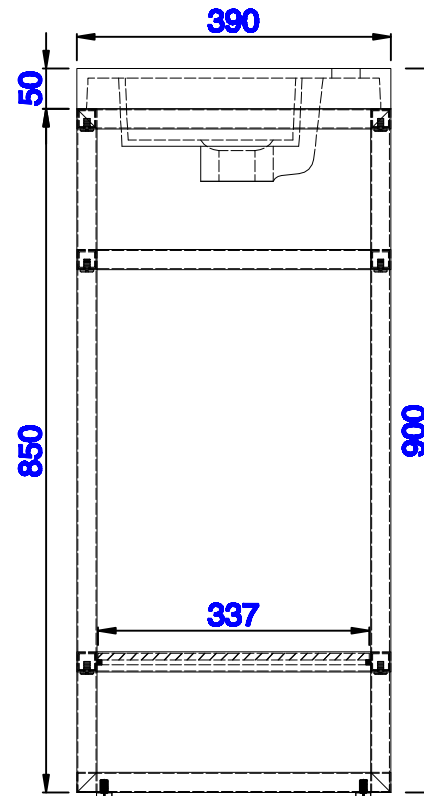

Version:202004

1001mm

Item Number:  
C105-V39.5-BNK  
C105-V39.5-RGD  
C105-V39.5-MBK

JAMES MARTIN

VANITIES™

**Boston 1001mm Stainless Steel Sink Console**  
Diagrams with Dimensions  
page 02 of 03

**NOTE ONE: Countertop with integrated sink is shown on this cabinet.**

Version:202004

1001mm

Item Number:  
C105-V39.5-BNK  
C105-V39.5-RGD  
C105-V39.5-MBK

JAMES MARTIN

VANITIES™

**Boston 1001mm Stainless Steel Sink Console**  
Diagrams with Dimensions  
page 03 of 03

**NOTE ONE: Countertop with integrated sink is shown on this cabinet**  
**NOTE TWO: This vanity does not have a Backsplash.**

Version:202004

39 3/8"

Item Number:  
CSP-S4016-WG

JAMES MARTIN

VANITIES™

CSP 31 1/2" Countertop with  
Integrated Basin Sink  
Diagrams with Dimensions  
page 01 of 01

1003mm

Item Number:  
CSP-S4016-WG

JAMES MARTIN

VANITIES™

CSP 1003mm Countertop with  
Integrated Basin Sink  
Diagrams with Dimensions  
page 01 of 01