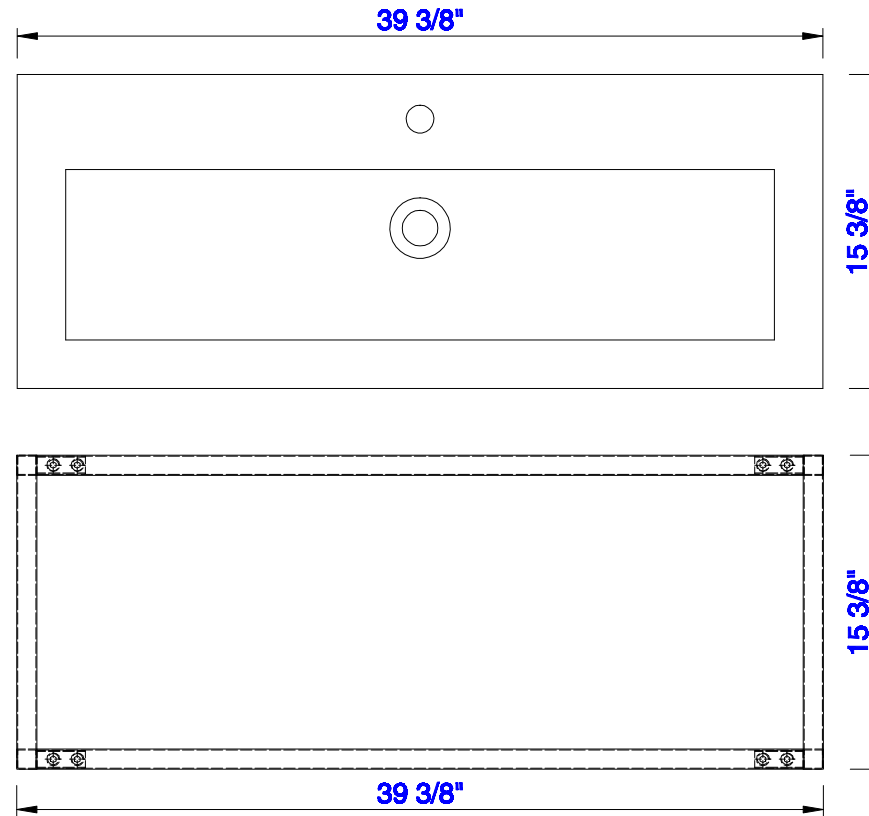

39 3/8"

Item Number:  
C105-V39.5-BNK  
C105-V39.5-RGD  
C105-V39.5-MBK

JAMES MARTIN

VANITIES™

Boston 39 3/8" Stainless Steel Sink Console

Diagrams with Dimensions

page 01 of 03

NOTE ONE: Countertop with integrated sink is shown on this cabinet

NOTE TWO: This vanity does not have a Backsplash.

Version:202004

39 3/8"

Item Number:  
C105-V39.5-BNK  
C105-V39.5-RGD  
C105-V39.5-MBK

JAMES MARTIN

VANITIES™

Boston 39 3/8" Stainless Steel Sink Console

Diagrams with Dimensions

page 02 of 03

**NOTE ONE:** Countertop with integrated sink is shown on this cabinet.

Version:202004

39 3/8"

Item Number:  
C105-V39.5-BNK  
C105-V39.5-RGD  
C105-V39.5-MBK

JAMES MARTIN

VANITIES™

**Boston 39 3/8" Stainless Steel Sink Console**  
Diagrams with Dimensions  
page 03 of 03

JAMES MARTIN

VANITIES™

CSP 1003mm Countertop with  
Integrated Basin Sink  
Diagrams with Dimensions  
page 01 of 01