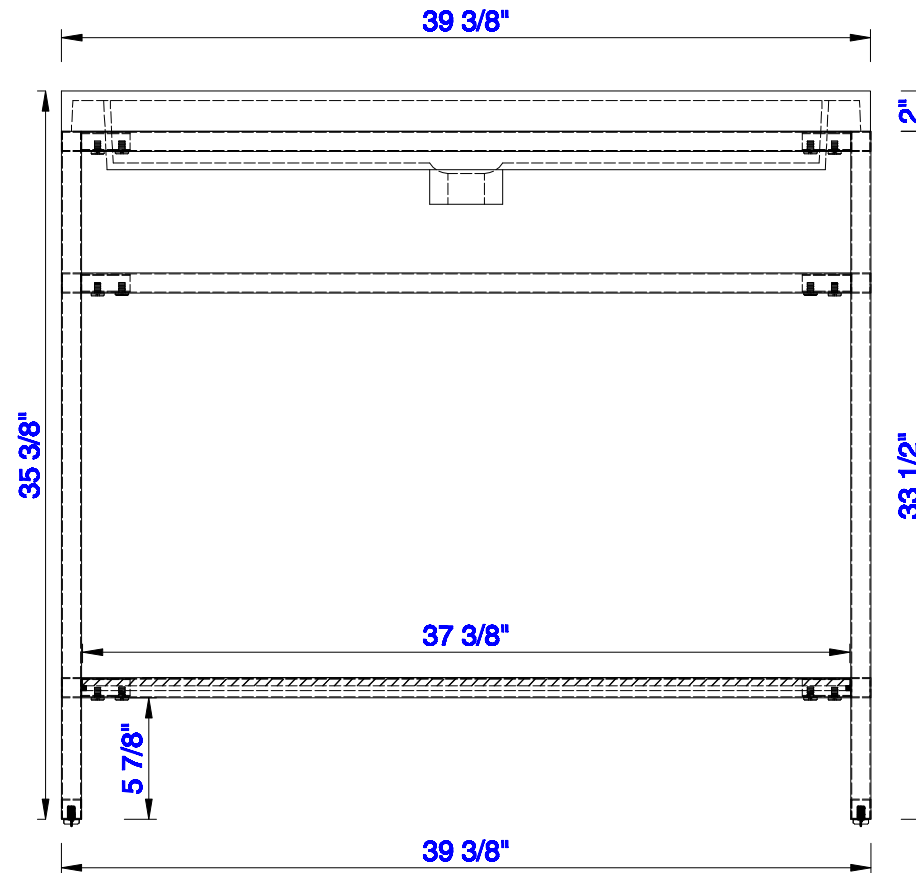

39 3/8"

Item Number:  
C105-V39.5-BNK  
C105-V39.5-RGD  
C105-V39.5-MBK

JAMES MARTIN

VANITIES™

Boston 39 3/8" Stainless Steel Sink Console

Diagrams with Dimensions

page 01 of 03

NOTE ONE: Countertop with integrated sink is shown on this cabinet

NOTE TWO: This vanity does not have a Backsplash.

Version:202004

39 3/8"

Item Number:  
C105-V39.5-BNK  
C105-V39.5-RGD  
C105-V39.5-MBK

JAMES MARTIN

VANITIES™

Boston 39 3/8" Stainless Steel Sink Console

Diagrams with Dimensions

Version:202004

39 3/8"

Item Number:  
CSP-S4016-WG

JAMES MARTIN

VANITIES™

CSP 31 1/2" Countertop with  
Integrated Basin Sink  
Diagrams with Dimensions  
page 01 of 01

1003mm

Item Number:  
CSP-S4016-WG

JAMES MARTIN

VANITIES™

CSP 1003mm Countertop with  
Integrated Basin Sink  
Diagrams with Dimensions  
page 01 of 01