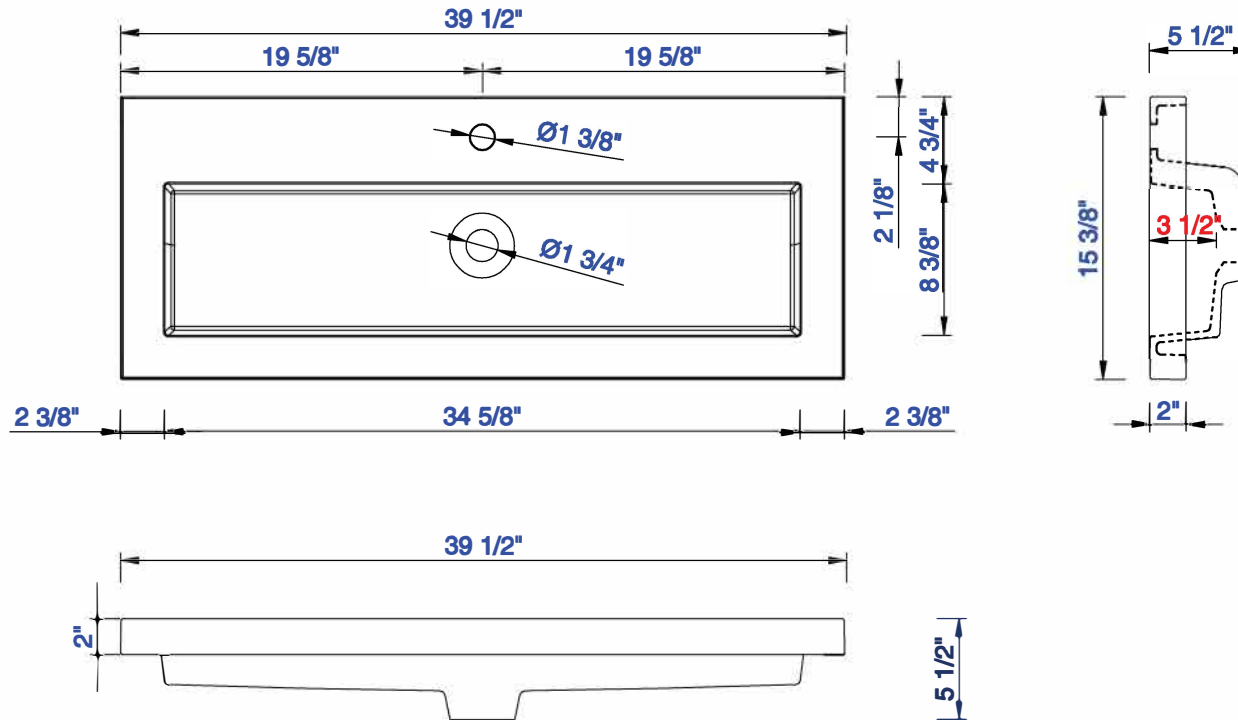

Version:202004

1001mm

Item Number:  
C105-V39.5-BNK  
C105-V39.5-RGD  
C105-V39.5-MBK

JAMES MARTIN

VANITIES™

**Boston 1001mm Stainless Steel Sink Console**  
Diagrams with Dimensions  
page 02 of 03

**NOTE ONE: Countertop with integrated sink is shown on this cabinet.**

Version:202004

1001mm

Item Number:  
C105-V39.5-BNK  
C105-V39.5-RGD  
C105-V39.5-MBK

JAMES MARTIN

VANITIES™

**Boston 1001mm Stainless Steel Sink Console**  
Diagrams with Dimensions  
page 03 of 03

**NOTE ONE: Countertop with integrated sink is shown on this cabinet**  
**NOTE TWO: This vanity does not have a Backsplash.**

Version:202004

39 3/8"

Item Number:  
CSP-S4016-WG

JAMES MARTIN

VANITIES™

CSP 31 1/2" Countertop with  
Integrated Basin Sink  
Diagrams with Dimensions  
page 01 of 01

1003mm

Item Number:  
CSP-S4016-WG

JAMES MARTIN

VANITIES™

CSP 1003mm Countertop with  
Integrated Basin Sink  
Diagrams with Dimensions  
page 01 of 01