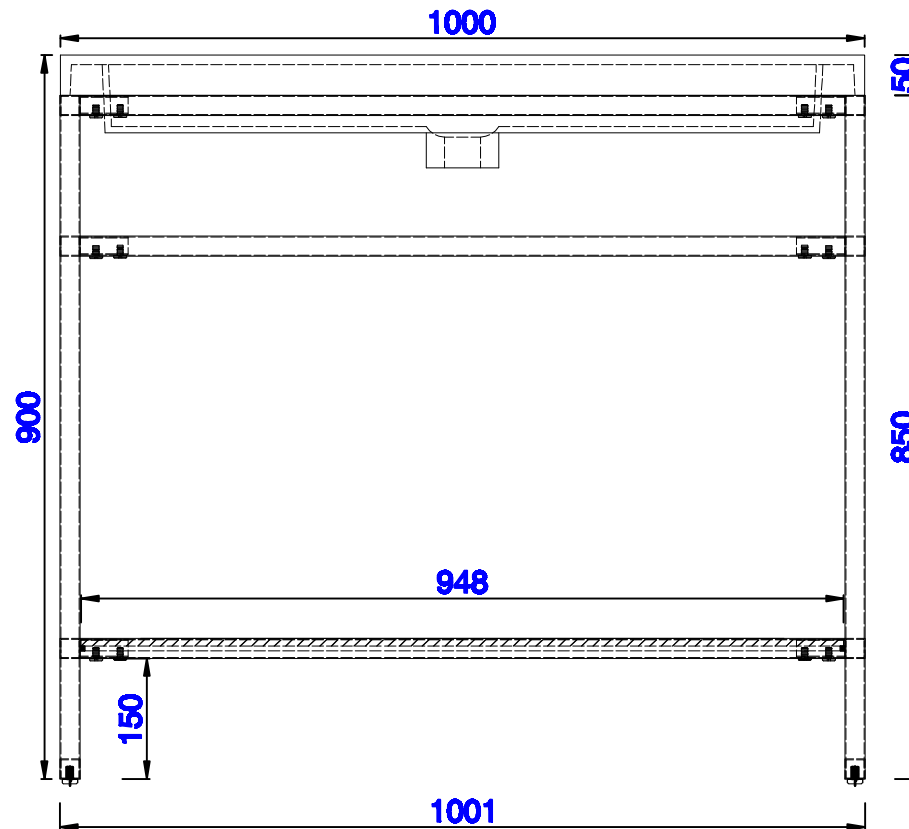

JAMES MARTIN

Boston 1001mm Stainless Steel Sink Console

Diagrams with Dimensions

page 01 of 03

VANITIES™

**NOTE ONE: Countertop with integrated sink is shown on this cabinet**  
**NOTE TWO: This vanity does not have a Backsplash.**

Version:202004

1001mm

Item Number:  
C105-V39.5-BNK  
C105-V39.5-RGD  
C105-V39.5-MBK

JAMES MARTIN

VANITIES™

**Boston 1001mm Stainless Steel Sink Console**  
Diagrams with Dimensions  
page 02 of 03

**NOTE ONE: Countertop with integrated sink is shown on this cabinet.**

Version:202004

39 3/8"

Item Number:  
CSP-S4016-WG

JAMES MARTIN

VANITIES™

CSP 31 1/2" Countertop with  
Integrated Basin Sink  
Diagrams with Dimensions  
page 01 of 01

1003mm

Item Number:  
CSP-S4016-WG

JAMES MARTIN

VANITIES™

CSP 1003mm Countertop with  
Integrated Basin Sink  
Diagrams with Dimensions  
page 01 of 01