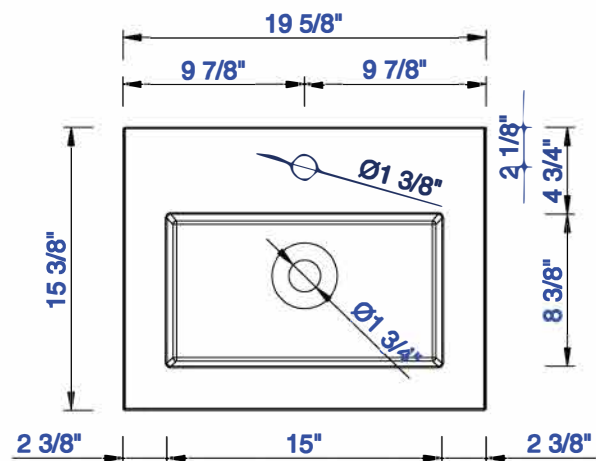

Version:202004

500mm

Item Number:
E303-V20-GW
E303-V20-MG
E303-V20-WW

JAMES MARTIN

VANITIES™

Chianti 500mm Cabinet
Diagrams with Dimensions
page 02 of 03

NOTE ONE: Countertop with integrated sink is shown on this cabinet.

Version:202004

500mm

Item Number:
E303-V20-GW
E303-V20-MG
E303-V20-WW

JAMES MARTIN

VANITIES™

Chianti 500mm Cabinet
Diagrams with Dimensions
page 03 of 03

NOTE ONE: Countertop with integrated sink is shown on this cabinet
NOTE TWO: This vanity does not have a Backsplash.

Version:202004

19 5/8"

Item Number:
CSP-2016-WG

JAMES MARTIN

VANITIES™

CSP 19 5/8" Countertop
with Integrated Basin Sink
Diagrams with Dimensions
page 01 of 01

500mm

Item Number:
CSP-S2016-WG

JAMES MARTIN

VANITIES™

CSP 500mm Countertop with
Integrated Basin Sink
Diagrams with Dimensions
page 01 of 01