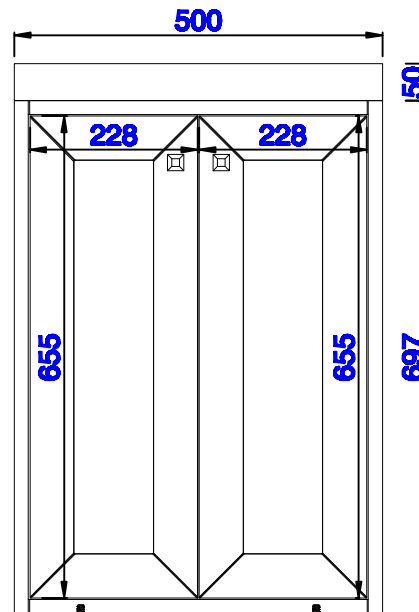

Version:202004

500mm

Item Number:
E303-V20-GW
E303-V20-MG
E303-V20-WW

JAMES MARTIN

VANITIES™

Chianti 500mm Cabinet
Diagrams with Dimensions
page 01 of 03

NOTE ONE: Countertop with integrated sink is shown on this cabinet
NOTE TWO: This vanity does not have a Backsplash.

Version:202004

500mm

Item Number:
E303-V20-GW
E303-V20-MG
E303-V20-WW

JAMES MARTIN

VANITIES™

Chianti 500mm Cabinet
Diagrams with Dimensions
page 02 of 03

NOTE ONE: Countertop with integrated sink is shown on this cabinet.

Version:202004

500mm

Item Number:
E303-V20-GW
E303-V20-MG
E303-V20-WW

JAMES MARTIN

VANITIES™

Chianti 500mm Cabinet
Diagrams with Dimensions
page 03 of 03

NOTE ONE: Countertop with integrated sink is shown on this cabinet
NOTE TWO: This vanity does not have a Backsplash.

Version:202004

19 5/8"

Item Number:
CSP-2016-WG

JAMES MARTIN

VANITIES™

CSP 19 5/8" Countertop
with Integrated Basin Sink
Diagrams with Dimensions
page 01 of 01

500mm

Item Number:
CSP-S2016-WG