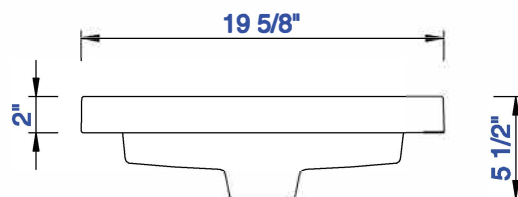

Version:202004

500mm

Item Number:
E303-V20-GW
E303-V20-MG
E303-V20-WW

JAMES MARTIN

VANITIES™

Chianti 500mm Cabinet
Diagrams with Dimensions
page 02 of 03

NOTE ONE: Countertop with integrated sink is shown on this cabinet.

Version:202004

500mm

Item Number:
E303-V20-GW
E303-V20-MG
E303-V20-WW

JAMES MARTIN

VANITIES™

Chianti 500mm Cabinet
Diagrams with Dimensions
page 03 of 03

NOTE ONE: Countertop with integrated sink is shown on this cabinet
NOTE TWO: This vanity does not have a Backsplash.

Version:202004

19 5/8"

Item Number:
CSP-2016-WG

JAMES MARTIN

VANITIES™

CSP 19 5/8" Countertop
with Integrated Basin Sink
Diagrams with Dimensions
page 01 of 01

500mm

Item Number:
CSP-S2016-WG

JAMES MARTIN

VANITIES™

CSP 500mm Countertop with
Integrated Basin Sink
Diagrams with Dimensions
page 01 of 01