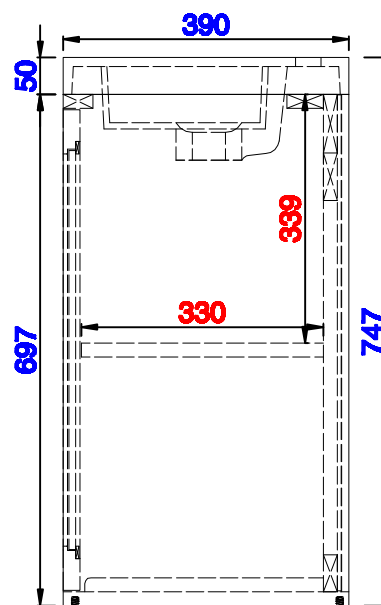

Version:202004

500mm

Item Number:
E303-V20-GW
E303-V20-MG
E303-V20-WW

JAMES MARTIN

VANITIES™

Chianti 500mm Cabinet
Diagrams with Dimensions
page 02 of 03

NOTE ONE: Countertop with integrated sink is shown on this cabinet.

Version:202004

500mm

Item Number:
E303-V20-GW
E303-V20-MG
E303-V20-WW

JAMES MARTIN

VANITIES™

Chianti 500mm Cabinet
Diagrams with Dimensions
page 03 of 03

NOTE ONE: Countertop with integrated sink is shown on this cabinet
NOTE TWO: This vanity does not have a Backsplash.

Version:202004

19 5/8"

Item Number:
CSP-2016-WG

JAMES MARTIN

VANITIES™

CSP 19 5/8" Countertop
with Integrated Basin Sink
Diagrams with Dimensions
page 01 of 01

500mm

Item Number:
CSP-S2016-WG

JAMES MARTIN

VANITIES™

CSP 500mm Countertop with
Integrated Basin Sink
Diagrams with Dimensions
page 01 of 01