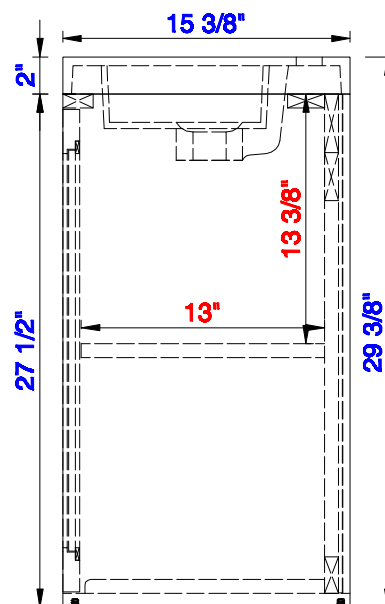

Version:202004

19 5/8"

Item Number:
E303-V20-GW
E303-V20-MG
E303-V20-WW

JAMES MARTIN

VANITIES™

Chianti 19 5/8" Cabinet
Diagrams with Dimensions
page 02 of 03

NOTE ONE: Countertop with integrated sink is shown on this cabinet.

Version:202004

19 5/8"

Item Number:
E303-V20-GW
E303-V20-MG
E303-V20-WW

JAMES MARTIN

VANITIES™

Chianti 19 5/8" Cabinet
Diagrams with Dimensions
page 03 of 03

NOTE ONE: Countertop with integrated sink is shown on this cabinet
NOTE TWO: This vanity does not have a Backsplash.

Version:202004

500mm

Item Number:
E303-V20-GW
E303-V20-MG
E303-V20-WW

JAMES MARTIN

VANITIES™

Chianti 500mm Cabinet
Diagrams with Dimensions
page 01 of 03

NOTE ONE: Countertop with integrated sink is shown on this cabinet
NOTE TWO: This vanity does not have a Backsplash.

Version:202004

500mm

Item Number:
E303-V20-GW
E303-V20-MG
E303-V20-WW

JAMES MARTIN

VANITIES™

Chianti 500mm Cabinet
Diagrams with Dimensions
page 02 of 03

NOTE ONE: Countertop with integrated sink is shown on this cabinet.