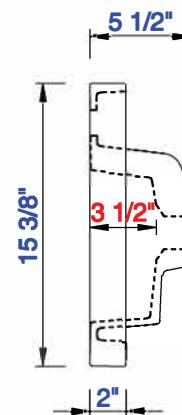

Version:202004

500mm

Item Number:
E303-V20-GW
E303-V20-MG
E303-V20-WW

JAMES MARTIN

VANITIES™

Chianti 500mm Cabinet
Diagrams with Dimensions
page 02 of 03

NOTE ONE: Countertop with integrated sink is shown on this cabinet.

Version:202004

500mm

Item Number:
E303-V20-GW
E303-V20-MG
E303-V20-WW

JAMES MARTIN

VANITIES™

Chianti 500mm Cabinet
Diagrams with Dimensions
page 03 of 03

NOTE ONE: Countertop with integrated sink is shown on this cabinet
NOTE TWO: This vanity does not have a Backsplash.

Version:202004

19 5/8"

Item Number:
CSP-2016-WG

JAMES MARTIN

VANITIES™

CSP 19 5/8" Countertop
with Integrated Basin Sink
Diagrams with Dimensions
page 01 of 01

500mm

Item Number:
CSP-S2016-WG

JAMES MARTIN

VANITIES™

CSP 500mm Countertop with
Integrated Basin Sink
Diagrams with Dimensions
page 01 of 01