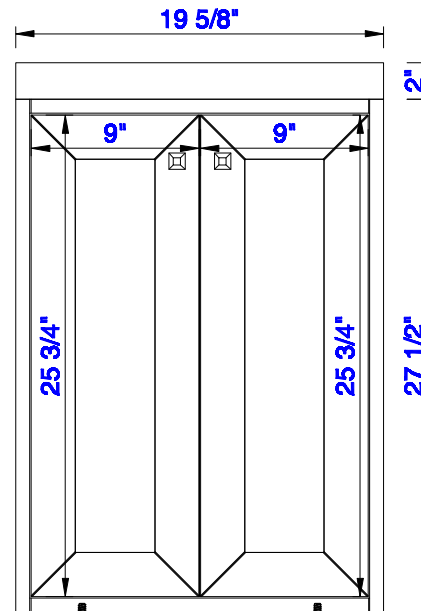

19 5/8"

Item Number:
E303-V20-GW
E303-V20-MG
E303-V20-WW

JAMES MARTIN

VANITIES™

Chianti 19 5/8" Cabinet
Diagrams with Dimensions
page 01 of 03

NOTE ONE: Countertop with integrated sink is shown on this cabinet
NOTE TWO: This vanity does not have a Backsplash.

Version:202004

19 5/8"

Item Number:
E303-V20-GW
E303-V20-MG
E303-V20-WW

JAMES MARTIN

VANITIES™

Chianti 19 5/8" Cabinet
Diagrams with Dimensions
page 02 of 03

NOTE ONE: Countertop with integrated sink is shown on this cabinet.

Version:202004

19 5/8"

Item Number:
E303-V20-GW
E303-V20-MG
E303-V20-WW

JAMES MARTIN

VANITIES™

Chianti 19 5/8" Cabinet
Diagrams with Dimensions
page 03 of 03

NOTE ONE: Countertop with integrated sink is shown on this cabinet
NOTE TWO: This vanity does not have a Backsplash.

Version:202004

500mm

Item Number:
E303-V20-GW
E303-V20-MG
E303-V20-WW

JAMES MARTIN

VANITIES™

Chianti 500mm Cabinet
Diagrams with Dimensions
page 01 of 03

NOTE ONE: Countertop with integrated sink is shown on this cabinet
NOTE TWO: This vanity does not have a Backsplash.