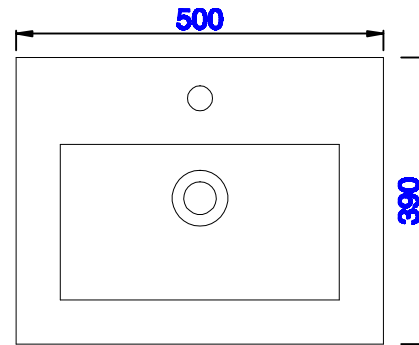

Version:202004

500mm

Item Number:
E303-V20-GW
E303-V20-MG
E303-V20-WW

JAMES MARTIN

VANITIES™

Chianti 500mm Cabinet
Diagrams with Dimensions
page 01 of 03

NOTE ONE: Countertop with integrated sink is shown on this cabinet
NOTE TWO: This vanity does not have a Backsplash.

Version:202004

500mm

Item Number:
E303-V20-GW
E303-V20-MG
E303-V20-WW

JAMES MARTIN

VANITIES™

Chianti 500mm Cabinet
Diagrams with Dimensions
page 02 of 03

NOTE ONE: Countertop with integrated sink is shown on this cabinet.

Version:202004

500mm

Item Number:
E303-V20-GW
E303-V20-MG
E303-V20-WW

JAMES MARTIN

VANITIES™

Chianti 500mm Cabinet
Diagrams with Dimensions
page 03 of 03

NOTE ONE: Countertop with integrated sink is shown on this cabinet
NOTE TWO: This vanity does not have a Backsplash.

Version:202004

19 5/8"

Item Number:
CSP-2016-WG

JAMES MARTIN

VANITIES™

CSP 19 5/8" Countertop
with Integrated Basin Sink
Diagrams with Dimensions
page 01 of 01

500mm

Item Number:
CSP-S2016-WG