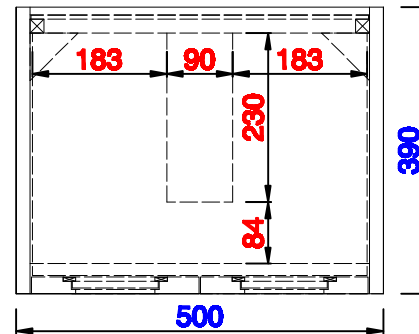

Version:202004

500mm

Item Number:
E303-V20-GW
E303-V20-MG
E303-V20-WW

JAMES MARTIN

VANITIES™

Chianti 500mm Cabinet
Diagrams with Dimensions
page 01 of 03

NOTE ONE: Countertop with integrated sink is shown on this cabinet
NOTE TWO: This vanity does not have a Backsplash.

Version:202004

500mm

Item Number:
E303-V20-GW
E303-V20-MG
E303-V20-WW

JAMES MARTIN

VANITIES™

Chianti 500mm Cabinet
Diagrams with Dimensions
page 02 of 03

NOTE ONE: Countertop with integrated sink is shown on this cabinet.

Version:202004

500mm

Item Number:
E303-V20-GW
E303-V20-MG
E303-V20-WW

JAMES MARTIN

VANITIES™

Chianti 500mm Cabinet
Diagrams with Dimensions
page 03 of 03

NOTE ONE: Countertop with integrated sink is shown on this cabinet
NOTE TWO: This vanity does not have a Backsplash.

Version:202004

19 5/8"

Item Number:
CSP-2016-WG

JAMES MARTIN

VANITIES™

CSP 19 5/8" Countertop
with Integrated Basin Sink
Diagrams with Dimensions
page 01 of 01

500mm

Item Number:
CSP-S2016-WG