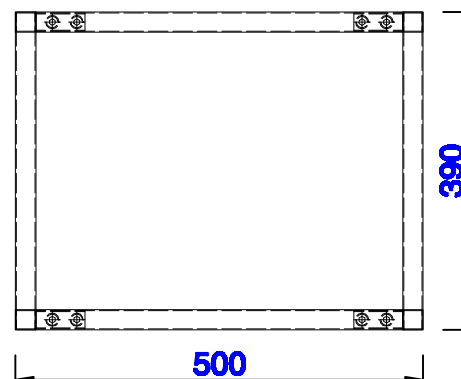

500mm

Item Number:
C105-V20-BNK
C105-V20-RGD
C105-V20-MBK

JAMES MARTIN

VANITIES™

Boston 500mm Stainless Steel Sink Console

Diagrams with Dimensions

page 02 of 03

NOTE ONE: Countertop with integrated sink is shown on this cabinet.

Version:202004