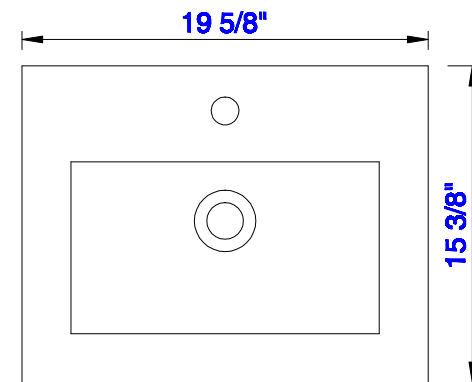

19 5/8"

Item Number:
C105-V20-BNK
C105-V20-RGD
C105-V20-MBK

JAMES MARTIN

VANITIES™

Boston 19 5/8" Stainless Steel Sink Console
Diagrams with Dimensions
page 01 of 03

NOTE ONE: Countertop with integrated sink is shown on this cabinet
NOTE TWO: This vanity does not have a Backsplash.

Version:202004

19 5/8"

Item Number:
C105-V20-BNK
C105-V20-RGD
C105-V20-MBK

JAMES MARTIN

VANITIES™

Boston 19 5/8" Stainless Steel Sink Console

Diagrams with Dimensions

page 02 of 03

Version:202004

19 5/8"

Item Number:
CSP-2016-WG

JAMES MARTIN

VANITIES™

CSP 19 5/8" Countertop
with Integrated Basin Sink
Diagrams with Dimensions
page 01 of 01

500mm

Item Number:
CSP-S2016-WG

JAMES MARTIN

VANITIES™

CSP 500mm Countertop with
Integrated Basin Sink
Diagrams with Dimensions
page 01 of 01