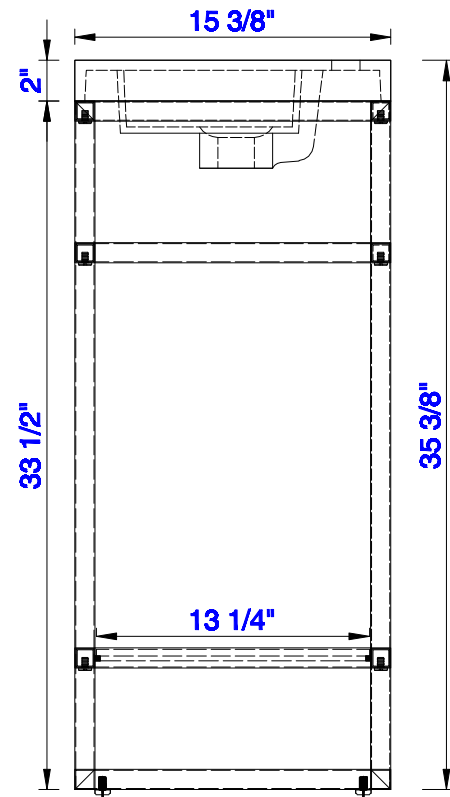

NOTE ONE: Countertop with integrated sink is shown on this cabinet.

Version:202004

19 5/8"

Item Number:
C105-V20-BNK
C105-V20-RGD
C105-V20-MBK

JAMES MARTIN

VANITIES™

Boston 19 5/8" Stainless Steel Sink Console
Diagrams with Dimensions
page 03 of 03

NOTE ONE: Countertop with integrated sink is shown on this cabinet
NOTE TWO: This vanity does not have a Backsplash.

500mm

Item Number:
C105-V20-BNK
C105-V20-RGD
C105-V20-MBK

JAMES MARTIN

VANITIES™

Boston 500mm Stainless Steel Sink Console
Diagrams with Dimensions
page 01 of 03

Version:202004

19 5/8"

Item Number:
CSP-2016-WG

JAMES MARTIN

VANITIES™

CSP 19 5/8" Countertop
with Integrated Basin Sink
Diagrams with Dimensions
page 01 of 01

500mm

Item Number:
CSP-S2016-WG

JAMES MARTIN

VANITIES™

CSP 500mm Countertop with
Integrated Basin Sink
Diagrams with Dimensions
page 01 of 01