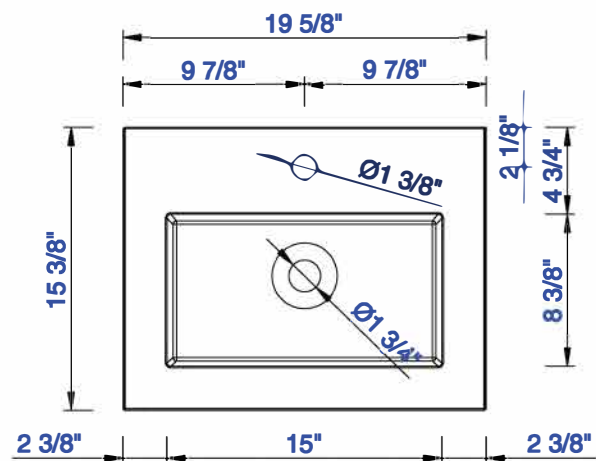

Boston 500mm Stainless Steel Sink Console

Diagrams with Dimensions

page 02 of 03

NOTE ONE: Countertop with integrated sink is shown on this cabinet.

Version:202004

500mm

Item Number:
C105-V20-BNK
C105-V20-RGD
C105-V20-MBK

JAMES MARTIN

VANITIES™

Boston 500 mm Stainless Steel Sink Console
Diagrams with Dimensions
page 03 of 03

NOTE ONE: Countertop with integrated sink is shown on this cabinet
NOTE TWO: This vanity does not have a Backsplash.

Version:202004

19 5/8"

Item Number:
CSP-2016-WG

JAMES MARTIN

VANITIES™

CSP 19 5/8" Countertop
with Integrated Basin Sink
Diagrams with Dimensions
page 01 of 01

500mm

Item Number:
CSP-S2016-WG

JAMES MARTIN

VANITIES™

CSP 500mm Countertop with
Integrated Basin Sink
Diagrams with Dimensions
page 01 of 01