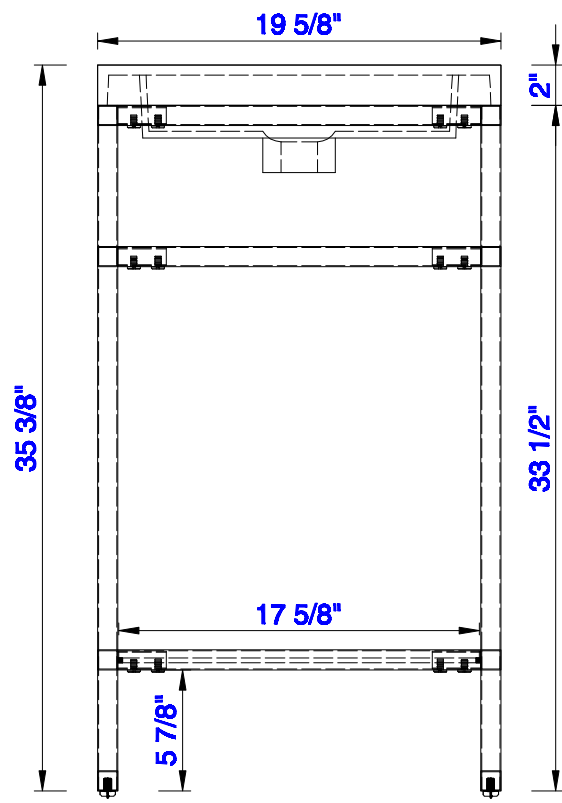

19 5/8"

Item Number:
C105-V20-BNK
C105-V20-RGD
C105-V20-MBK

JAMES MARTIN

VANITIES™

Boston 19 5/8" Stainless Steel Sink Console
Diagrams with Dimensions
page 01 of 03

NOTE ONE: Countertop with integrated sink is shown on this cabinet
NOTE TWO: This vanity does not have a Backsplash.

Version:202004

19 5/8"

Item Number:
C105-V20-BNK
C105-V20-RGD
C105-V20-MBK

JAMES MARTIN

VANITIES™

Boston 19 5/8" Stainless Steel Sink Console

Diagrams with Dimensions

page 02 of 03

Version:202004

19 5/8"

Item Number:
CSP-2016-WG

JAMES MARTIN

VANITIES™

CSP 19 5/8" Countertop
with Integrated Basin Sink
Diagrams with Dimensions
page 01 of 01

500mm

Item Number:
CSP-S2016-WG

JAMES MARTIN

VANITIES™

CSP 500mm Countertop with
Integrated Basin Sink
Diagrams with Dimensions
page 01 of 01