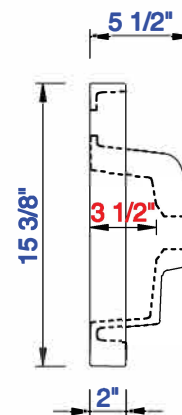

Boston 500mm Stainless Steel Sink Console

Diagrams with Dimensions

page 02 of 03

NOTE ONE: Countertop with integrated sink is shown on this cabinet.

Version:202004

500mm

Item Number:
C105-V20-BNK
C105-V20-RGD
C105-V20-MBK

JAMES MARTIN

VANITIES™

Boston 500 mm Stainless Steel Sink Console
Diagrams with Dimensions
page 03 of 03

NOTE ONE: Countertop with integrated sink is shown on this cabinet
NOTE TWO: This vanity does not have a Backsplash.

Version:202004

19 5/8"

Item Number:
CSP-2016-WG

JAMES MARTIN

VANITIES™

CSP 19 5/8" Countertop
with Integrated Basin Sink
Diagrams with Dimensions
page 01 of 01

500mm

Item Number:
CSP-S2016-WG

JAMES MARTIN

VANITIES™

CSP 500mm Countertop with
Integrated Basin Sink
Diagrams with Dimensions
page 01 of 01