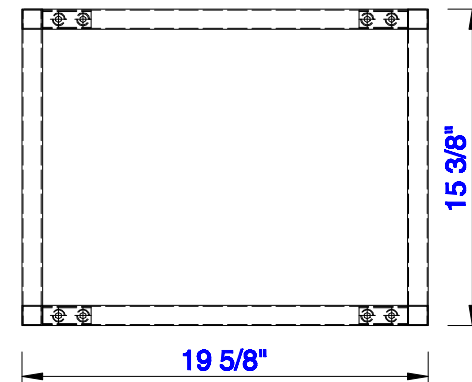

19 5/8"

Item Number:
C105-V20-BNK
C105-V20-RGD
C105-V20-MBK

JAMES MARTIN

VANITIES™

Boston 19 5/8" Stainless Steel Sink Console
Diagrams with Dimensions
page 01 of 03

NOTE ONE: Countertop with integrated sink is shown on this cabinet
NOTE TWO: This vanity does not have a Backsplash.

Version:202004

19 5/8"

Item Number:
C105-V20-BNK
C105-V20-RGD
C105-V20-MBK

JAMES MARTIN

VANITIES™

Boston 19 5/8" Stainless Steel Sink Console

Diagrams with Dimensions

page 02 of 03

NOTE ONE: Countertop with integrated sink is shown on this cabinet.

Version:202004

19 5/8"

Item Number:
C105-V20-BNK
C105-V20-RGD
C105-V20-MBK

JAMES MARTIN

VANITIES™

Boston 19 5/8" Stainless Steel Sink Console
Diagrams with Dimensions
page 03 of 03

JAMES MARTIN

VANITIES™

CSP 500mm Countertop with
Integrated Basin Sink
Diagrams with Dimensions
page 01 of 01