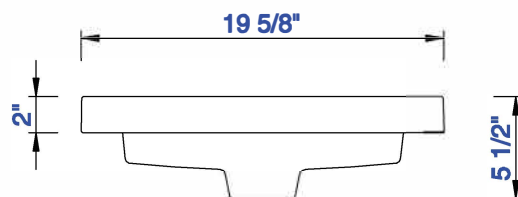

JAMES MARTIN

VANITIES™

Boston 500 mm Stainless Steel Sink Console
Diagrams with Dimensions
page 03 of 03

NOTE ONE: Countertop with integrated sink is shown on this cabinet
NOTE TWO: This vanity does not have a Backsplash.

Version:202004

19 5/8"

Item Number:
CSP-2016-WG

JAMES MARTIN

VANITIES™

CSP 19 5/8" Countertop
with Integrated Basin Sink
Diagrams with Dimensions
page 01 of 01

500mm

Item Number:
CSP-S2016-WG

JAMES MARTIN

VANITIES™

CSP 500mm Countertop with
Integrated Basin Sink
Diagrams with Dimensions
page 01 of 01