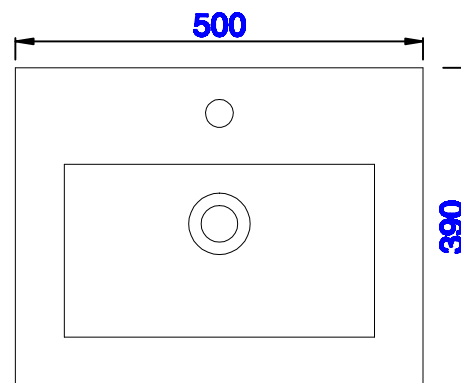

NOTE ONE: Countertop with integrated sink is shown on this cabinet
NOTE TWO: This vanity does not have a Backsplash.

500mm

Item Number:
C105-V20-BNK
C105-V20-RGD
C105-V20-MBK

JAMES MARTIN

VANITIES™

Boston 500mm Stainless Steel Sink Console
Diagrams with Dimensions
page 01 of 03

NOTE ONE: Countertop with integrated sink is shown on this cabinet
NOTE TWO: This vanity does not have a Backsplash.

Version:202004

500mm

Item Number:
C105-V20-BNK
C105-V20-RGD
C105-V20-MBK

JAMES MARTIN

VANITIES™

Boston 500mm Stainless Steel Sink Console

Diagrams with Dimensions

page 02 of 03

NOTE ONE: Countertop with integrated sink is shown on this cabinet.

Version:202004

500mm

Item Number:
C105-V20-BNK
C105-V20-RGD
C105-V20-MBK

Version:202004

19 5/8"

Item Number:
CSP-2016-WG

JAMES MARTIN

VANITIES™

CSP 19 5/8" Countertop
with Integrated Basin Sink
Diagrams with Dimensions
page 01 of 01

500mm

Item Number:
CSP-S2016-WG