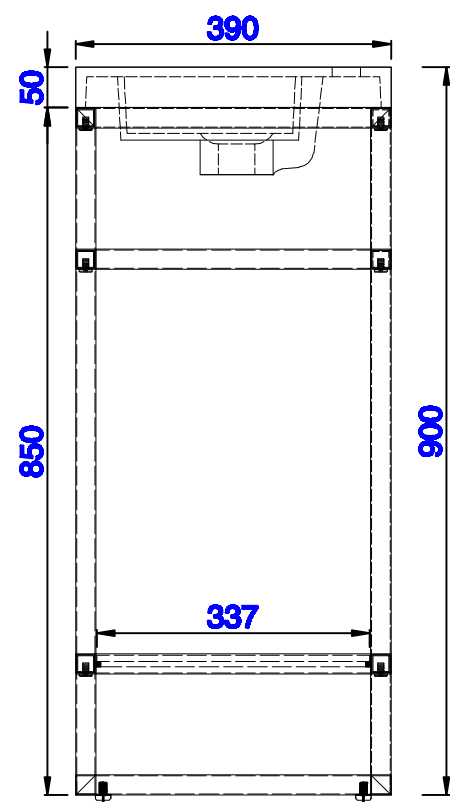

Boston 500mm Stainless Steel Sink Console

Diagrams with Dimensions

page 02 of 03

NOTE ONE: Countertop with integrated sink is shown on this cabinet.

Version:202004

500mm

Item Number:
C105-V20-BNK
C105-V20-RGD
C105-V20-MBK

JAMES MARTIN

VANITIES™

Boston 500 mm Stainless Steel Sink Console
Diagrams with Dimensions
page 03 of 03

NOTE ONE: Countertop with integrated sink is shown on this cabinet
NOTE TWO: This vanity does not have a Backsplash.

Version:202004

19 5/8"

Item Number:
CSP-2016-WG

JAMES MARTIN

VANITIES™

CSP 19 5/8" Countertop
with Integrated Basin Sink
Diagrams with Dimensions
page 01 of 01

500mm

Item Number:
CSP-S2016-WG

JAMES MARTIN

VANITIES™

CSP 500mm Countertop with
Integrated Basin Sink
Diagrams with Dimensions
page 01 of 01