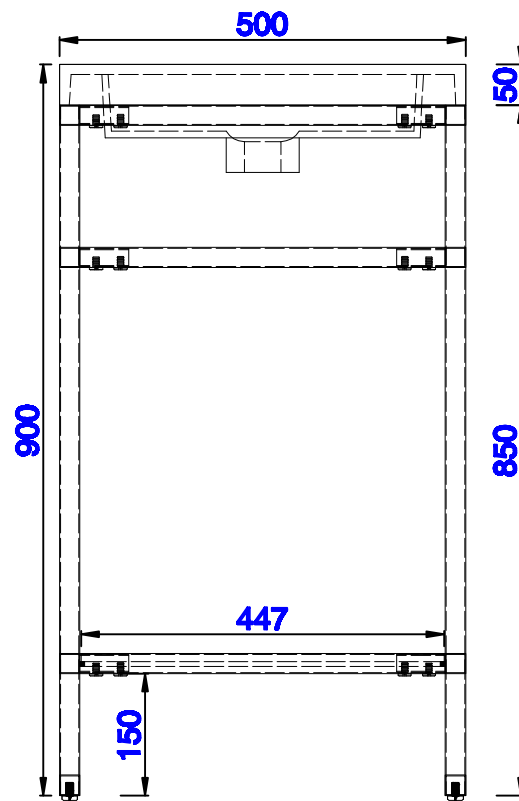

NOTE ONE: Countertop with integrated sink is shown on this cabinet
NOTE TWO: This vanity does not have a Backsplash.

500mm

Item Number:
C105-V20-BNK
C105-V20-RGD
C105-V20-MBK

JAMES MARTIN

VANITIES™

Boston 500mm Stainless Steel Sink Console
Diagrams with Dimensions
page 01 of 03

Boston 500mm Stainless Steel Sink Console

Diagrams with Dimensions

page 02 of 03

NOTE ONE: Countertop with integrated sink is shown on this cabinet.

Version:202004

500mm

Item Number:
C105-V20-BNK
C105-V20-RGD
C105-V20-MBK

Version:202004

19 5/8"

Item Number:
CSP-2016-WG

JAMES MARTIN

VANITIES™

CSP 19 5/8" Countertop
with Integrated Basin Sink
Diagrams with Dimensions
page 01 of 01

500mm

Item Number:
CSP-S2016-WG

JAMES MARTIN

VANITIES™

CSP 500mm Countertop with
Integrated Basin Sink
Diagrams with Dimensions
page 01 of 01