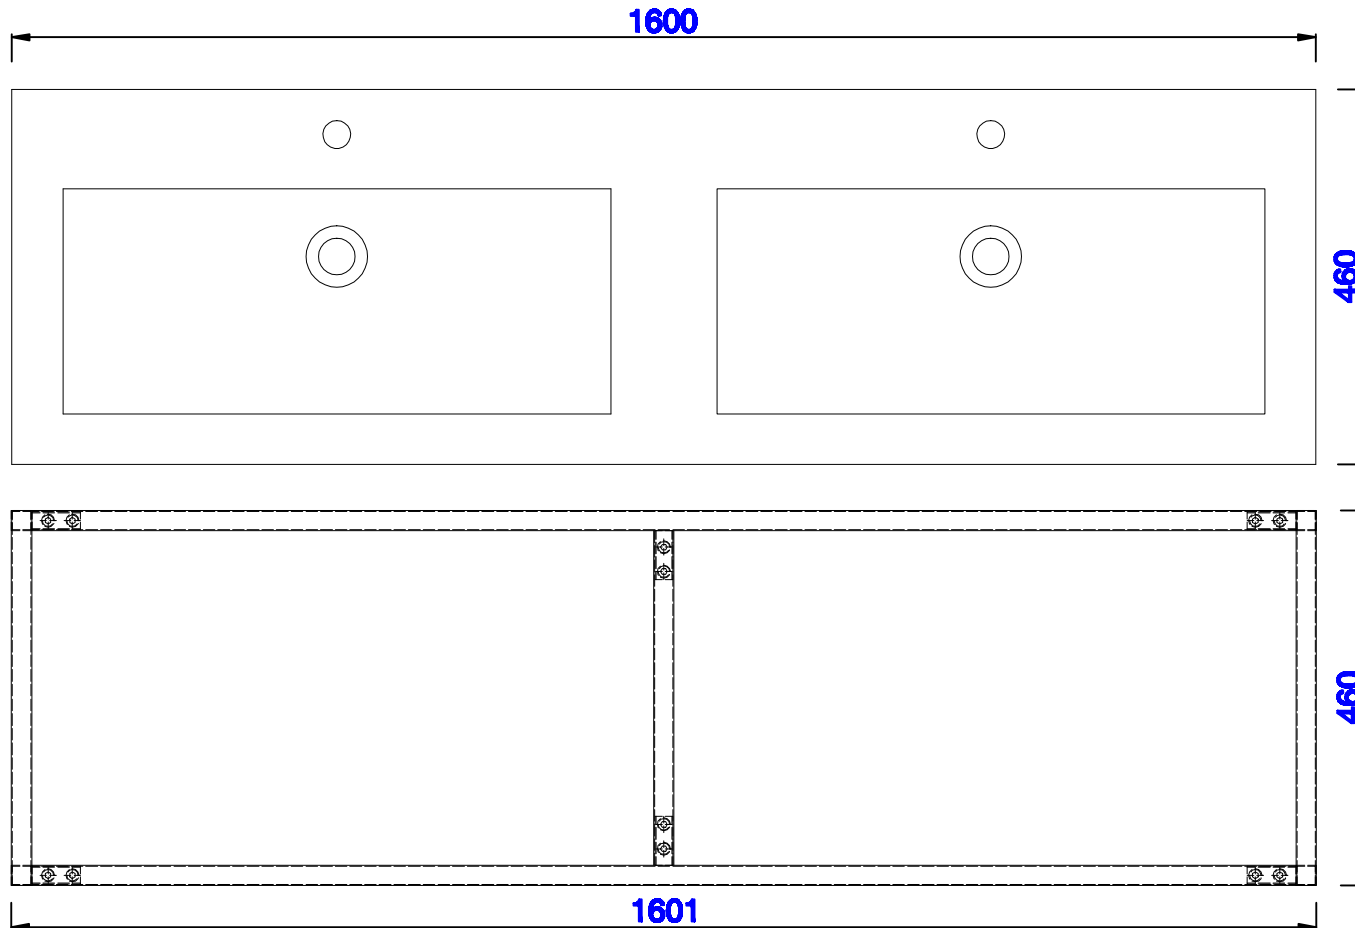

1601mm

Item Number:
C105-V63-BNK
C105-V63-RGD
C105-V63-MBK

JAMES MARTIN

VANITIES™

Boston 1601mm Stainless Steel Sink Console

Diagrams with Dimensions

page 02 of 03

NOTE ONE: Countertop with integrated sink is shown on this cabinet.

Version:202004

1601mm

Item Number:
C105-V63-BNK
C105-V63-RGD
C105-V63-MBK

JAMES MARTIN

VANITIES™

Boston 1601mm Stainless Steel Sink Console
Diagrams with Dimensions
page 03 of 03

NOTE ONE: Countertop with integrated sink is shown on this cabinet
NOTE TWO: This vanity does not have a Backsplash.

Version:202004

63"

Item Number:
CSP-S6318D-WG

JAMES MARTIN

VANITIES™

CSP 63" Countertop with
Dual Integrated Basin Sinks
Diagrams with Dimensions
page 01 of 01

1600mm

Item Number:
CSP-S6318D-WG

JAMES MARTIN

VANITIES™

CSP 1600mm Countertop
with Dual Integrated Basin Sinks
Diagrams with Dimensions
page 01 of 01