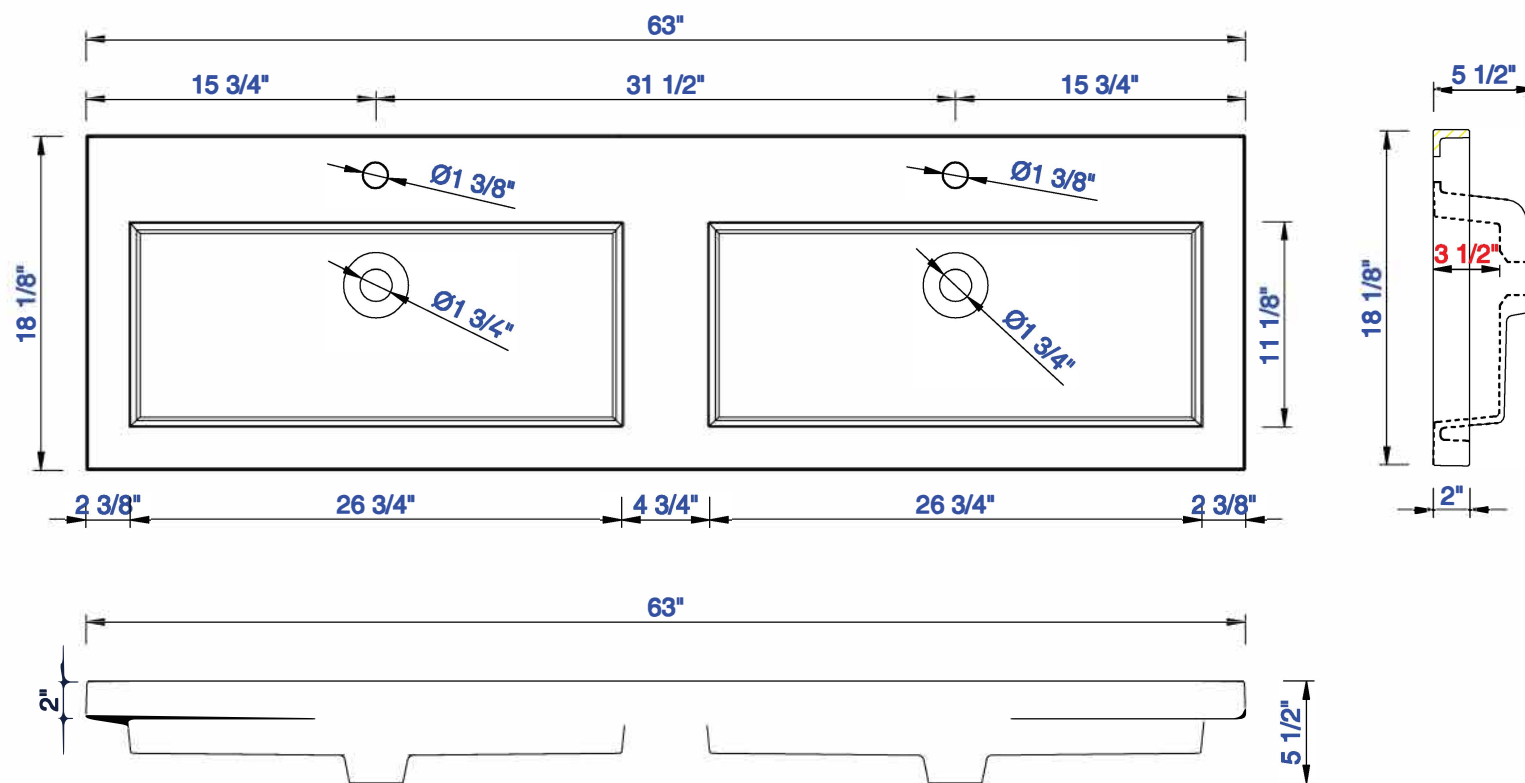

1601mm

Item Number:
C105-V63-BNK
C105-V63-RGD
C105-V63-MBK

JAMES MARTIN

VANITIES™

Boston 1601mm Stainless Steel Sink Console

Diagrams with Dimensions

page 02 of 03

NOTE ONE: Countertop with integrated sink is shown on this cabinet.

Version:202004

1601mm

Item Number:
C105-V63-BNK
C105-V63-RGD
C105-V63-MBK

JAMES MARTIN

VANITIES™

Boston 1601mm Stainless Steel Sink Console
Diagrams with Dimensions
page 03 of 03

NOTE ONE: Countertop with integrated sink is shown on this cabinet
NOTE TWO: This vanity does not have a Backsplash.

Version:202004

63"

Item Number:
CSP-S6318D-WG

JAMES MARTIN

VANITIES™

CSP 63" Countertop with
Dual Integrated Basin Sinks
Diagrams with Dimensions
page 01 of 01

1600mm

Item Number:
CSP-S6318D-WG

JAMES MARTIN

VANITIES™

CSP 1600mm Countertop
with Dual Integrated Basin Sinks
Diagrams with Dimensions
page 01 of 01