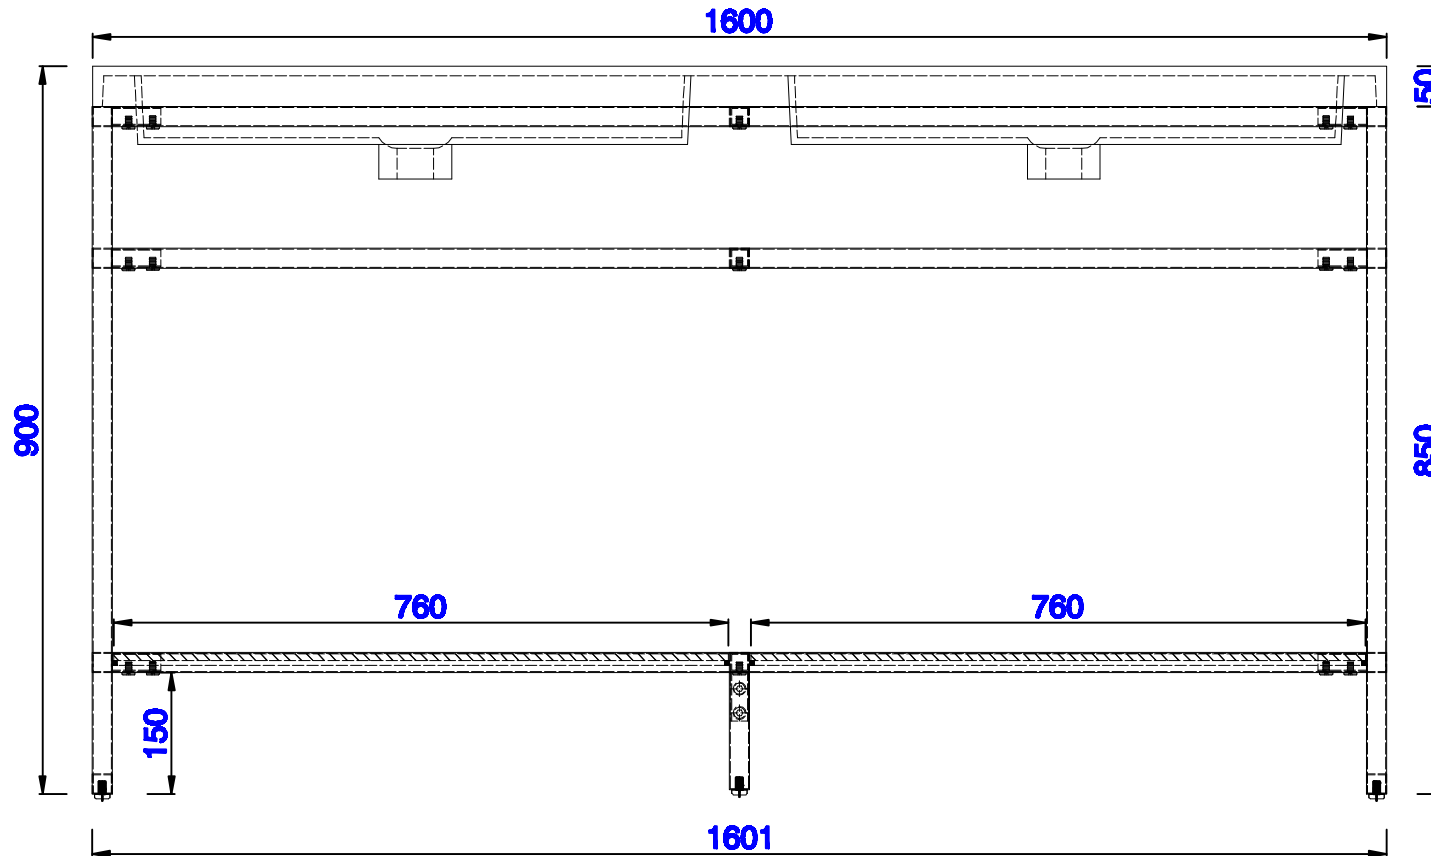

1601mm

Item Number:
C105-V63-BNK
C105-V63-RGD
C105-V63-MBK

JAMES MARTIN

VANITIES™

Boston 1601mm Stainless Steel Sink Console

Diagrams with Dimensions

page 01 of 03

NOTE ONE: Countertop with integrated sink is shown on this cabinet
NOTE TWO: This vanity does not have a Backsplash.

Version:202004