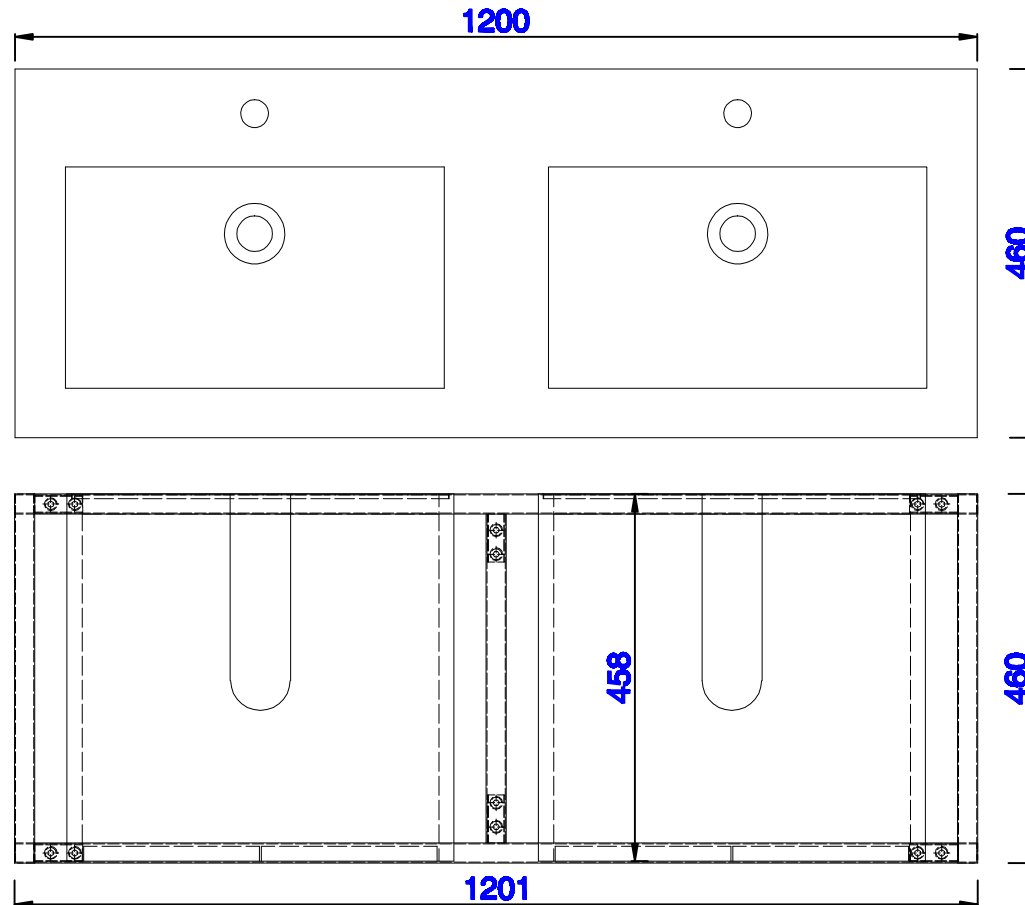

Version:202004

1201mm

Item Number:
C105-V47-BNK
C105-V47-RGD
C105-V47-MBK

C105-SC19-GW

JAMES MARTIN

VANITIES™

Boston 1201mm Stainless Steel Sink Console
Boston 483mm Storage Cabinet
Diagrams with Dimensions
page 02 of 03

NOTE ONE: Countertop with integrated sink is shown on this cabinet.

Version:202004

1201mm

Item Number:
C105-V47-BNK
C105-V47-RGD
C105-V47-MBK

C105-SC19-GW

JAMES MARTIN

VANITIES™

Boston 1201mm Stainless Steel Sink Console
Boston 483mm Storage Cabinet
Diagrams with Dimensions
page 03 of 03

NOTE ONE: Countertop with integrated sink is shown on this cabinet
NOTE TWO: This vanity does not have a Backsplash.

Version:202004

47 1/4"

Item Number:
CSP-S4718D-WG

JAMES MARTIN

VANITIES™

CSP 47 1/4" Countertop with
Dual Integrated Basin Sinks
Diagrams with Dimensions
page 01 of 01

1200mm

Item Number:
CSP-S4718D-WG

JAMES MARTIN

VANITIES™

CSP 1200mm Countertop with
Dual Integrated Basin Sinks
Diagrams with Dimensions
page 01 of 01