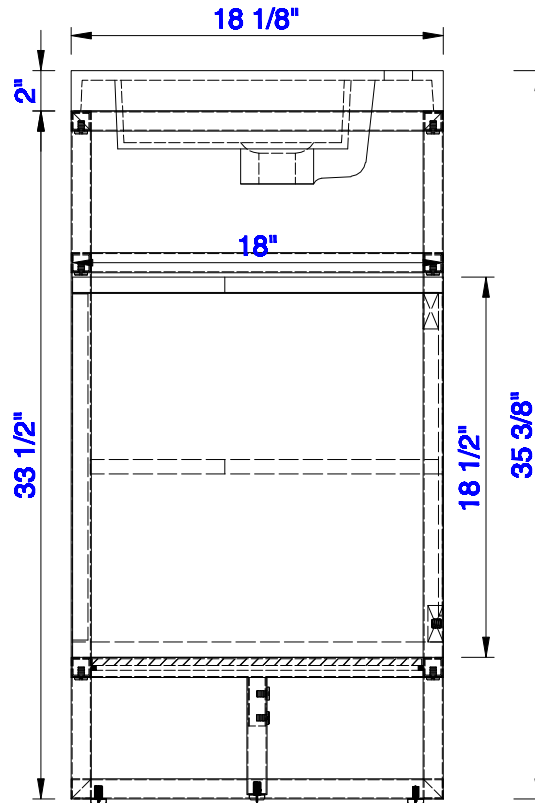

JAMES MARTIN

VANITIES™

Boston 47 1/4" Stainless Steel Sink Console
Boston 19" Storage Cabinet
Diagrams with Dimensions
page 02 of 03

NOTE ONE: Countertop with integrated sink is shown on this cabinet.

Version:202004

47 1/4"

Item Number:
C105-V47-BNK
C105-V47-RGD
C105-V47-MBK

C105-SC19-GW

JAMES MARTIN

VANITIES™

Boston 47 1/4" Stainless Steel Sink Console
Boston 19" Storage Cabinet
Diagrams with Dimensions
page 03 of 03

NOTE ONE: Countertop with integrated sink is shown on this cabinet
NOTE TWO: This vanity does not have a Backsplash.

Version:202004

1201mm

Item Number:
C105-V47-BNK
C105-V47-RGD
C105-V47-MBK

JAMES MARTIN

VANITIES™

1200mm

Item Number:
CSP-S4718D-WG

JAMES MARTIN

VANITIES™

CSP 1200mm Countertop with
Dual Integrated Basin Sinks
Diagrams with Dimensions
page 01 of 01