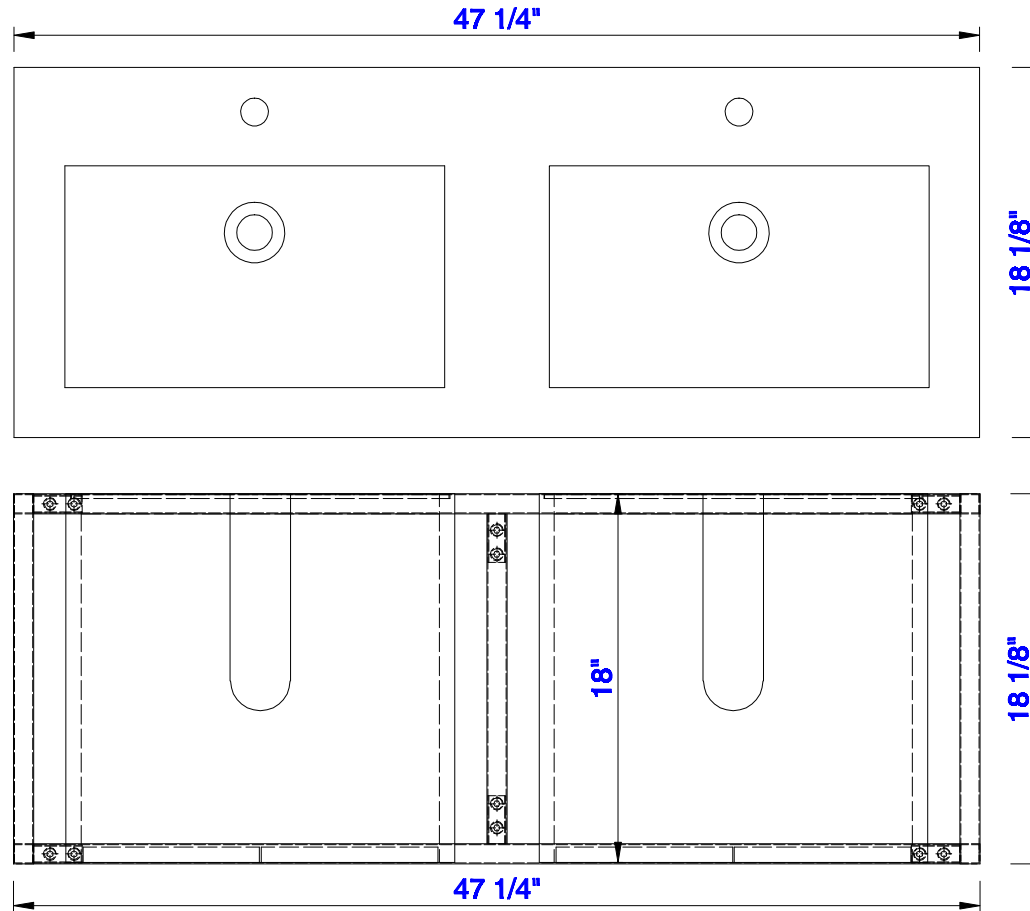

47 1/4"

Item Number:
C105-V47-BNK
C105-V47-RGD
C105-V47-MBK

JAMES MARTIN

VANITIES™

Boston 47 1/4" Stainless Steel Sink Console
Boston 19" Storage Cabinet
Diagrams with Dimensions
page 01 of 03

C105-SC19-GW

NOTE ONE: Countertop with integrated sink is shown on this cabinet
NOTE TWO: This vanity does not have a Backsplash.

Version:202004

47 1/4"

Item Number:
C105-V47-BNK
C105-V47-RGD
C105-V47-MBK

C105-SC19-GW

JAMES MARTIN

VANITIES™

Boston 47 1/4" Stainless Steel Sink Console
Boston 19" Storage Cabinet
Diagrams with Dimensions
page 02 of 03

NOTE ONE: Countertop with integrated sink is shown on this cabinet.

Version:202004

1200mm

Item Number:
CSP-S4718D-WG

JAMES MARTIN

VANITIES™

CSP 1200mm Countertop with
Dual Integrated Basin Sinks
Diagrams with Dimensions
page 01 of 01