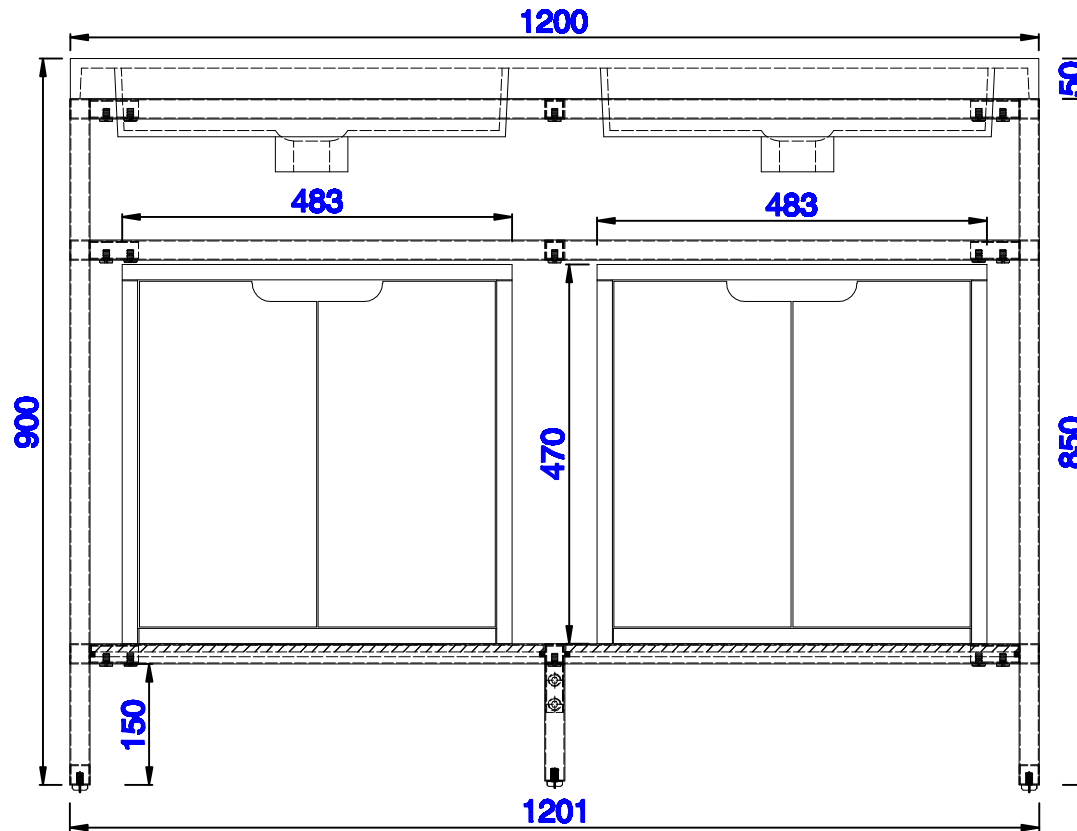

NOTE ONE: Countertop with integrated sink is shown on this cabinet
NOTE TWO: This vanity does not have a Backsplash.

Version:202004

1201mm

Item Number:
C105-V47-BNK
C105-V47-RGD
C105-V47-MBK

JAMES MARTIN

VANITIES™

Boston 1201mm Stainless Steel Sink Console
Boston 483mm Storage Cabinet
Diagrams with Dimensions
page 01 of 03

C105-SC19-GW

NOTE ONE: Countertop with integrated sink is shown on this cabinet
NOTE TWO: This vanity does not have a Backsplash.

Version:202004

1201mm

Item Number:
C105-V47-BNK
C105-V47-RGD
C105-V47-MBK

C105-SC19-GW

JAMES MARTIN

VANITIES™

Boston 1201mm Stainless Steel Sink Console
Boston 483mm Storage Cabinet
Diagrams with Dimensions
page 02 of 03

1200mm

Item Number:
CSP-S4718D-WG

JAMES MARTIN

VANITIES™

CSP 1200mm Countertop with
Dual Integrated Basin Sinks
Diagrams with Dimensions
page 01 of 01