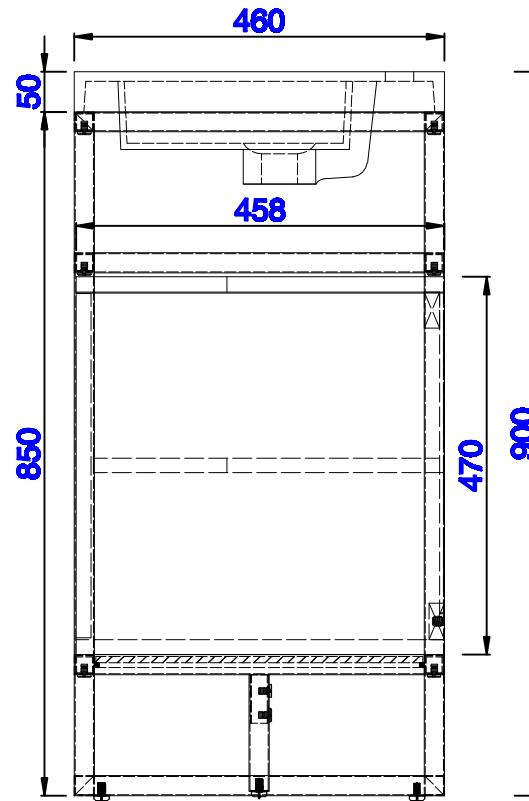

Version:202004

1201mm

Item Number:
C105-V47-BNK
C105-V47-RGD
C105-V47-MBK

C105-SC19-GW

JAMES MARTIN

VANITIES™

Boston 1201mm Stainless Steel Sink Console
Boston 483mm Storage Cabinet
Diagrams with Dimensions
page 02 of 03

NOTE ONE: Countertop with integrated sink is shown on this cabinet.

Version:202004

1201mm

Item Number:
C105-V47-BNK
C105-V47-RGD
C105-V47-MBK

C105-SC19-GW

JAMES MARTIN

VANITIES™

Boston 1201mm Stainless Steel Sink Console
Boston 483mm Storage Cabinet
Diagrams with Dimensions
page 03 of 03

NOTE ONE: Countertop with integrated sink is shown on this cabinet
NOTE TWO: This vanity does not have a Backsplash.

Version:202004

47 1/4"

Item Number:
CSP-S4718D-WG

JAMES MARTIN

VANITIES™

CSP 47 1/4" Countertop with
Dual Integrated Basin Sinks
Diagrams with Dimensions
page 01 of 01

1200mm

Item Number:
CSP-S4718D-WG

JAMES MARTIN

VANITIES™

CSP 1200mm Countertop with
Dual Integrated Basin Sinks
Diagrams with Dimensions
page 01 of 01