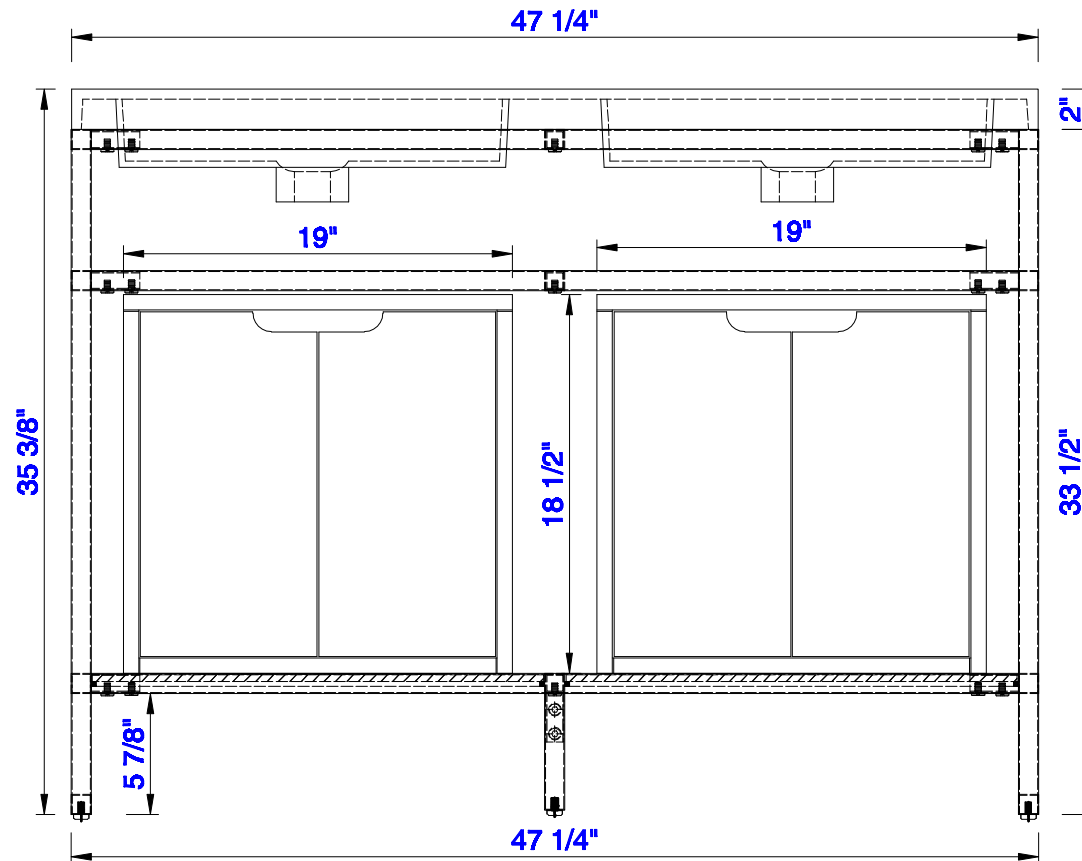

47 1/4"

Item Number:
C105-V47-BNK
C105-V47-RGD
C105-V47-MBK

JAMES MARTIN

VANITIES™

Boston 47 1/4" Stainless Steel Sink Console
Boston 19" Storage Cabinet
Diagrams with Dimensions
page 01 of 03

C105-SC19-GW

NOTE ONE: Countertop with integrated sink is shown on this cabinet
NOTE TWO: This vanity does not have a Backsplash.

Version:202004

47 1/4"

Item Number:
C105-V47-BNK
C105-V47-RGD
C105-V47-MBK

C105-SC19-GW

JAMES MARTIN

VANITIES™

Boston 47 1/4" Stainless Steel Sink Console
Boston 19" Storage Cabinet
Diagrams with Dimensions
page 02 of 03

NOTE ONE: Countertop with integrated sink is shown on this cabinet.

Version:202004

1200mm

Item Number:
CSP-S4718D-WG

JAMES MARTIN

VANITIES™

CSP 1200mm Countertop with
Dual Integrated Basin Sinks
Diagrams with Dimensions
page 01 of 01