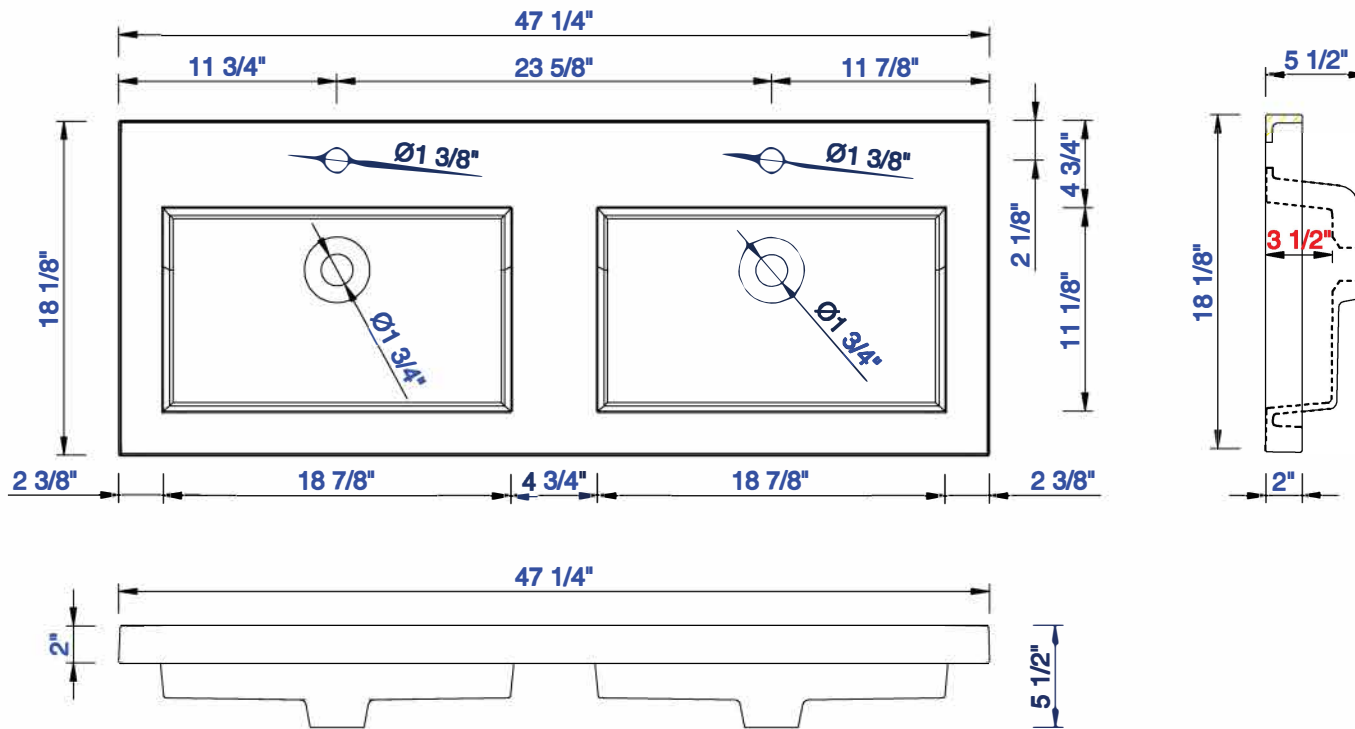

Version:202004

1201mm

Item Number:
C105-V47-BNK
C105-V47-RGD
C105-V47-MBK

C105-SC19-GW

JAMES MARTIN

VANITIES™

Boston 1201mm Stainless Steel Sink Console
Boston 483mm Storage Cabinet
Diagrams with Dimensions
page 02 of 03

NOTE ONE: Countertop with integrated sink is shown on this cabinet.

Version:202004

1201mm

Item Number:
C105-V47-BNK
C105-V47-RGD
C105-V47-MBK

C105-SC19-GW

JAMES MARTIN

VANITIES™

Boston 1201mm Stainless Steel Sink Console
Boston 483mm Storage Cabinet
Diagrams with Dimensions
page 03 of 03

NOTE ONE: Countertop with integrated sink is shown on this cabinet
NOTE TWO: This vanity does not have a Backsplash.

Version:202004

47 1/4"

Item Number:
CSP-S4718D-WG

JAMES MARTIN

VANITIES™

CSP 47 1/4" Countertop with
Dual Integrated Basin Sinks
Diagrams with Dimensions
page 01 of 01

1200mm

Item Number:
CSP-S4718D-WG

JAMES MARTIN

VANITIES™

CSP 1200mm Countertop with
Dual Integrated Basin Sinks
Diagrams with Dimensions
page 01 of 01