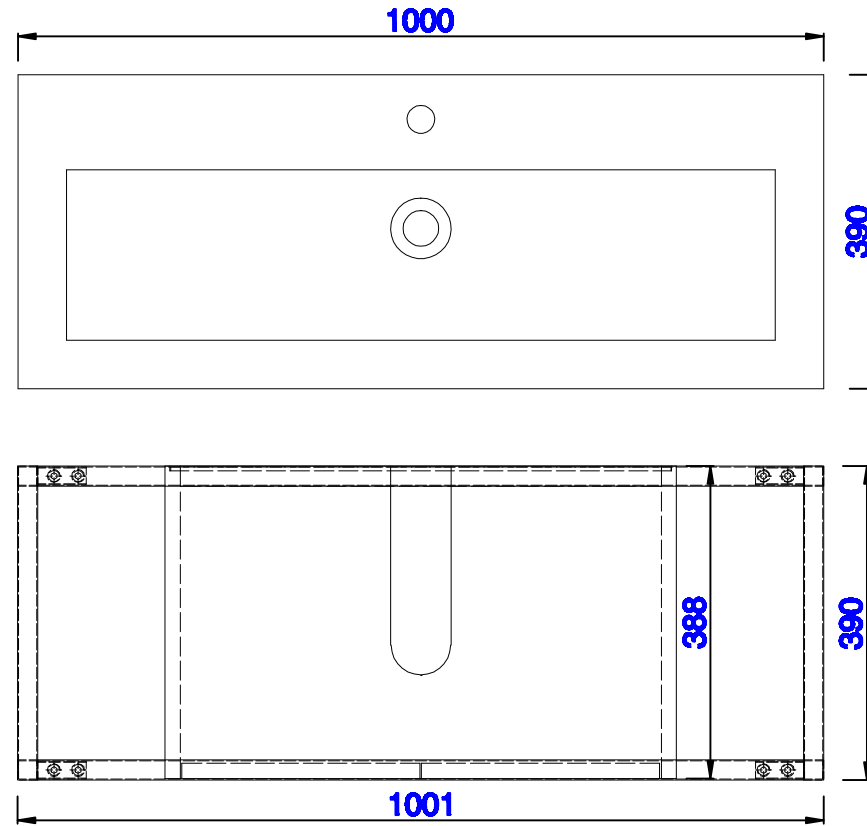

JAMES MARTIN

VANITIES™

Boston 1001mm Stainless Steel Sink Console
Boston 635mm Storage Cabinet
Diagrams with Dimensions
page 01 of 03

NOTE ONE: Countertop with integrated sink is shown on this cabinet
NOTE TWO: This vanity does not have a Backsplash.

Version:202004

1001mm

Item Number:
C105-V39.5-BNK
C105-V39.5-RGD
C105-V39.5-MBK

C105-SC25-GW

JAMES MARTIN

VANITIES™

Boston 1001mm Stainless Steel Sink Console
Boston 635mm Storage Cabinet
Diagrams with Dimensions
page 02 of 03

NOTE ONE: Countertop with integrated sink is shown on this cabinet.

Version:202004

1001mm

Item Number:
C105-V39.5-BNK
C105-V39.5-RGD
C105-V39.5-MBK

C105-SC25-GW

JAMES MARTIN

VANITIES™

Boston 1001mm Stainless Steel Sink Console
Boston 635mm Storage Cabinet
Diagrams with Dimensions
page 03 of 03

1003mm

Item Number:
CSP-S4016-WG

JAMES MARTIN

VANITIES™

CSP 1003mm Countertop with
Integrated Basin Sink
Diagrams with Dimensions
page 01 of 01