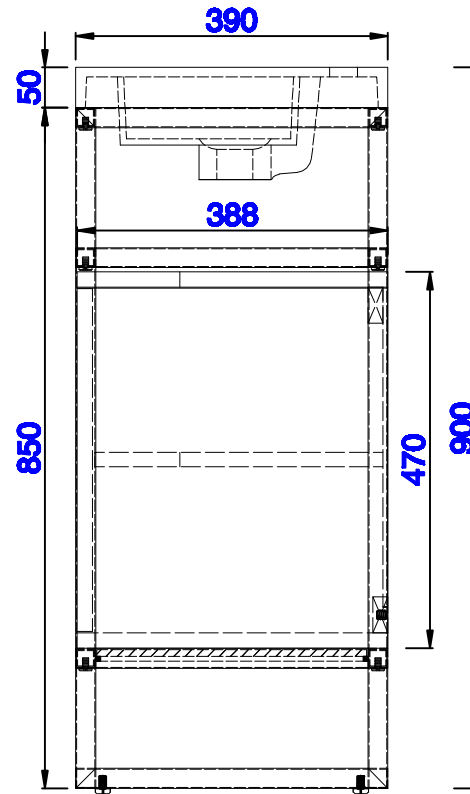

Version:202004

1001mm

Item Number:
C105-V39.5-BNK
C105-V39.5-RGD
C105-V39.5-MBK

C105-SC25-GW

JAMES MARTIN

VANITIES™

Boston 1001mm Stainless Steel Sink Console
Boston 635mm Storage Cabinet
Diagrams with Dimensions
page 02 of 03

NOTE ONE: Countertop with integrated sink is shown on this cabinet.

Version:202004

1001mm

Item Number:
C105-V39.5-BNK
C105-V39.5-RGD
C105-V39.5-MBK

C105-SC25-GW

JAMES MARTIN

VANITIES™

Boston 1001mm Stainless Steel Sink Console
Boston 635mm Storage Cabinet
Diagrams with Dimensions
page 03 of 03

NOTE ONE: Countertop with integrated sink is shown on this cabinet
NOTE TWO: This vanity does not have a Backsplash.

Version:202004

39 3/8"

Item Number:
CSP-S4016-WG

JAMES MARTIN

VANITIES™

CSP 31 1/2" Countertop with
Integrated Basin Sink
Diagrams with Dimensions
page 01 of 01

1003mm

Item Number:
CSP-S4016-WG

JAMES MARTIN

VANITIES™

CSP 1003mm Countertop with
Integrated Basin Sink
Diagrams with Dimensions
page 01 of 01