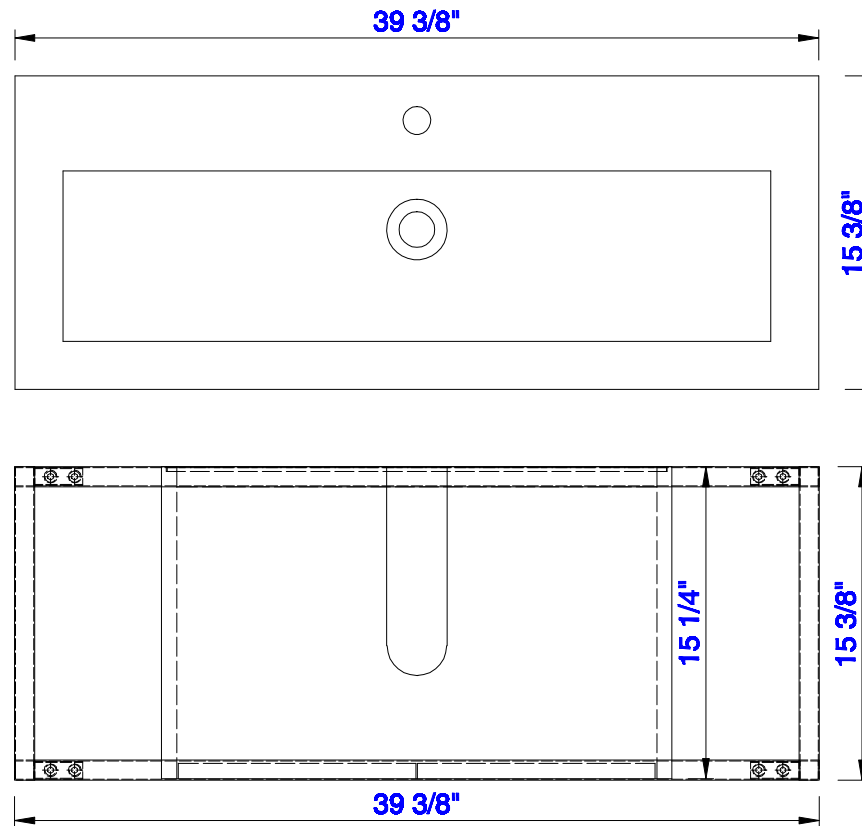

39 3/8"

Item Number:
C105-V39.5-BNK
C105-V39.5-RGD
C105-V39.5-MBK

JAMES MARTIN

VANITIES™

Boston 39 3/8" Stainless Steel Sink Console
Boston 25" Storage Cabinet
Diagrams with Dimensions
page 01 of 03

C105-SC25-GW

NOTE ONE: Countertop with integrated sink is shown on this cabinet
NOTE TWO: This vanity does not have a Backsplash.

Version:202004

39 3/8"

Item Number:
C105-V39.5-BNK
C105-V39.5-RGD
C105-V39.5-MBK

C105-SC25-GW

JAMES MARTIN

VANITIES™

Boston 39 3/8" Stainless Steel Sink Console
Boston 25" Storage Cabinet
Diagrams with Dimensions
page 02 of 03

NOTE ONE: Countertop with integrated sink is shown on this cabinet.

Version:202004

1003mm

Item Number:
CSP-S4016-WG

JAMES MARTIN

VANITIES™

CSP 1003mm Countertop with
Integrated Basin Sink
Diagrams with Dimensions
page 01 of 01