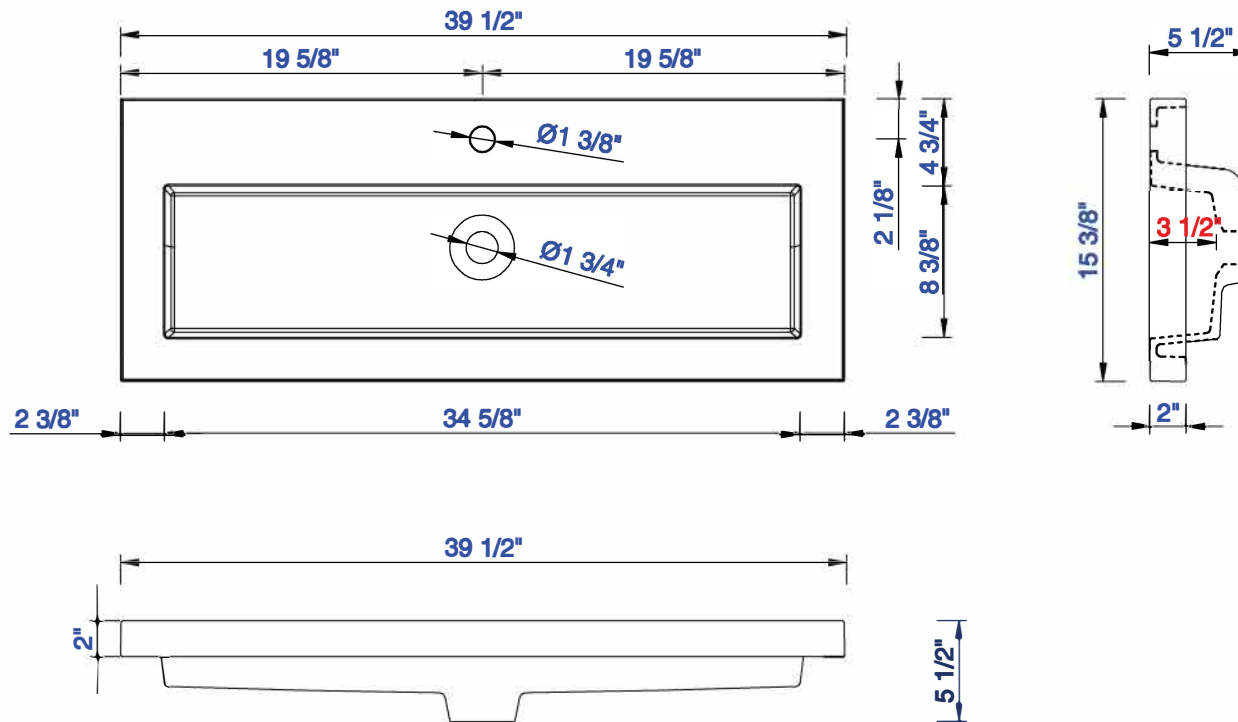

Version:202004

1001mm

Item Number:
C105-V39.5-BNK
C105-V39.5-RGD
C105-V39.5-MBK

C105-SC25-GW

JAMES MARTIN

VANITIES™

Boston 1001mm Stainless Steel Sink Console
Boston 635mm Storage Cabinet
Diagrams with Dimensions
page 02 of 03

NOTE ONE: Countertop with integrated sink is shown on this cabinet.

Version:202004

1001mm

Item Number:
C105-V39.5-BNK
C105-V39.5-RGD
C105-V39.5-MBK

C105-SC25-GW

JAMES MARTIN

VANITIES™

Boston 1001mm Stainless Steel Sink Console
Boston 635mm Storage Cabinet
Diagrams with Dimensions
page 03 of 03

NOTE ONE: Countertop with integrated sink is shown on this cabinet
NOTE TWO: This vanity does not have a Backsplash.

Version:202004

39 3/8"

Item Number:
CSP-S4016-WG

JAMES MARTIN

VANITIES™

CSP 31 1/2" Countertop with
Integrated Basin Sink
Diagrams with Dimensions
page 01 of 01

1003mm

Item Number:
CSP-S4016-WG

JAMES MARTIN

VANITIES™

CSP 1003mm Countertop with
Integrated Basin Sink
Diagrams with Dimensions
page 01 of 01