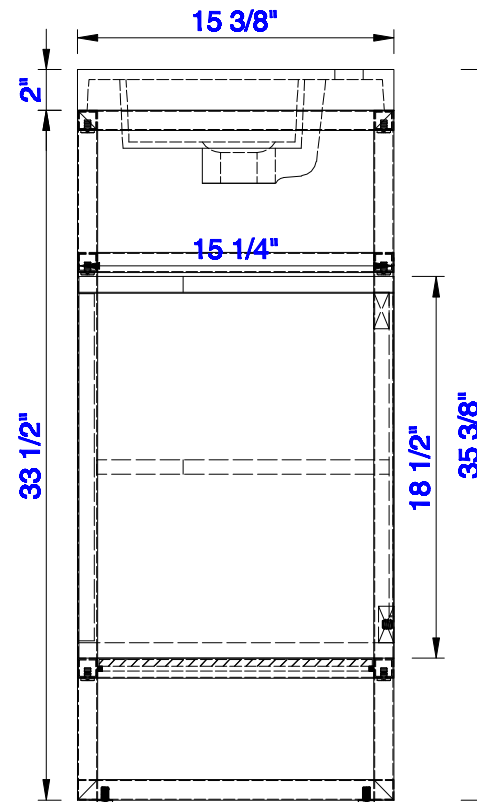

39 3/8"

Item Number:
C105-V39.5-BNK
C105-V39.5-RGD
C105-V39.5-MBK

C105-SC25-GW

JAMES MARTIN

VANITIES™

Boston 39 3/8" Stainless Steel Sink Console
Boston 25" Storage Cabinet
Diagrams with Dimensions
page 03 of 03

NOTE ONE: Countertop with integrated sink is shown on this cabinet
NOTE TWO: This vanity does not have a Backsplash.

Version:202004

1001mm

Item Number:
C105-V39.5-BNK
C105-V39.5-RGD
C105-V39.5-MBK

C105-SC25-GW

JAMES MARTIN

VANITIES™

Boston 1001mm Stainless Steel Sink Console
Boston 635mm Storage Cabinet
Diagrams with Dimensions
page 01 of 03

NOTE ONE: Countertop with integrated sink is shown on this cabinet
NOTE TWO: This vanity does not have a Backsplash.

1003mm

Item Number:
CSP-S4016-WG

JAMES MARTIN

VANITIES™

CSP 1003mm Countertop with
Integrated Basin Sink
Diagrams with Dimensions
page 01 of 01