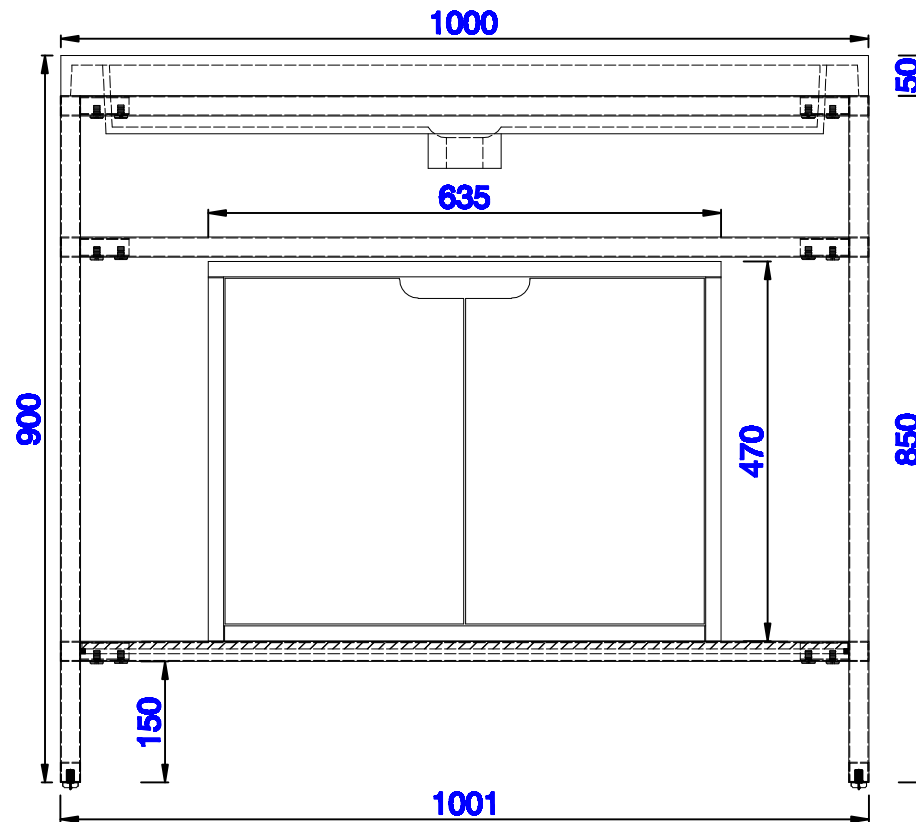

NOTE ONE: Countertop with integrated sink is shown on this cabinet
NOTE TWO: This vanity does not have a Backsplash.

Version:202004

1001mm

Item Number:
C105-V39.5-BNK
C105-V39.5-RGD
C105-V39.5-MBK

C105-SC25-GW

JAMES MARTIN

VANITIES™

Boston 1001mm Stainless Steel Sink Console
Boston 635mm Storage Cabinet
Diagrams with Dimensions
page 01 of 03

NOTE ONE: Countertop with integrated sink is shown on this cabinet
NOTE TWO: This vanity does not have a Backsplash.

1003mm

Item Number:
CSP-S4016-WG

JAMES MARTIN

VANITIES™

CSP 1003mm Countertop with
Integrated Basin Sink
Diagrams with Dimensions
page 01 of 01