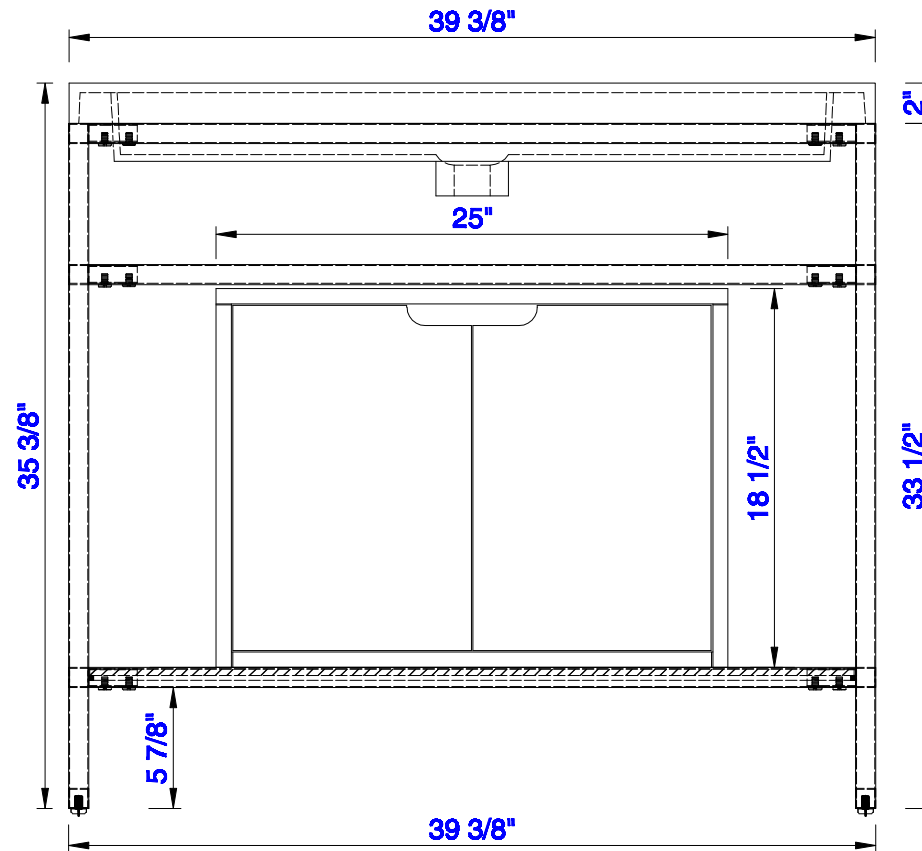

39 3/8"

Item Number:
C105-V39.5-BNK
C105-V39.5-RGD
C105-V39.5-MBK

JAMES MARTIN

VANITIES™

Boston 39 3/8" Stainless Steel Sink Console
Boston 25" Storage Cabinet
Diagrams with Dimensions
page 01 of 03

C105-SC25-GW

NOTE ONE: Countertop with integrated sink is shown on this cabinet
NOTE TWO: This vanity does not have a Backsplash.

Version:202004

39 3/8"

Item Number:
C105-V39.5-BNK
C105-V39.5-RGD
C105-V39.5-MBK

C105-SC25-GW

39 3/8"

Item Number:
C105-V39.5-BNK
C105-V39.5-RGD
C105-V39.5-MBK

C105-SC25-GW

JAMES MARTIN

VANITIES™

Boston 39 3/8" Stainless Steel Sink Console
Boston 25" Storage Cabinet
Diagrams with Dimensions
page 03 of 03

1003mm

Item Number:
CSP-S4016-WG

JAMES MARTIN

VANITIES™

CSP 1003mm Countertop with
Integrated Basin Sink
Diagrams with Dimensions
page 01 of 01