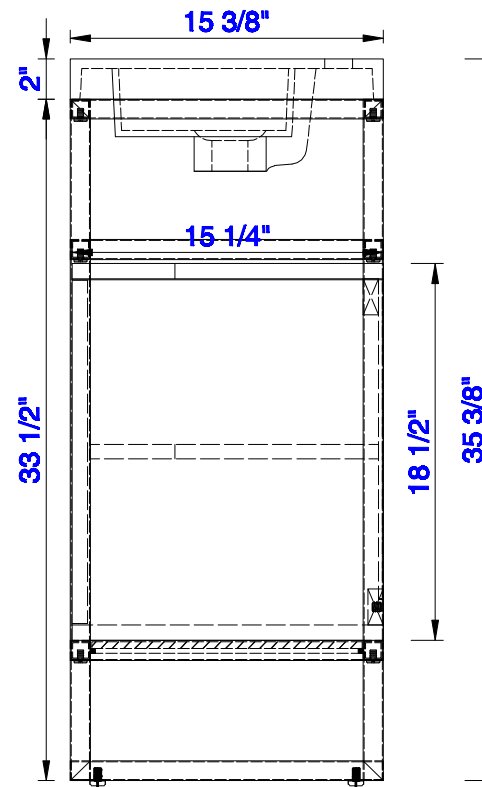

31 1/2"

Item Number:
C105-V31.5-BNK
C105-V31.5-RGD
C105-V31.5-MBK

C105-SC25-GW

JAMES MARTIN

VANITIES™

Boston 31 1/2" Stainless Steel Sink Console
Boston 25" Storage Cabinet
Diagrams with Dimensions
page 03 of 03

NOTE ONE: Countertop with integrated sink is shown on this cabinet
NOTE TWO: This vanity does not have a Backsplash.

Version:202004

800mm

Item Number:
C105-V31.5-BNK
C105-V31.5-RGD
C105-V31.5-MBK

C105-SC25-GW

JAMES MARTIN

VANITIES™

Boston 800mm Stainless Steel Sink Console
Boston 635mm Storage Cabinet
Diagrams with Dimensions
page 01 of 03

NOTE ONE: Countertop with integrated sink is shown on this cabinet
NOTE TWO: This vanity does not have a Backsplash.

800mm

Item Number:
CSP-S3216-WG

JAMES MARTIN

VANITIES™

CSP 800mm Countertop with
Integrated Basin Sink
Diagrams with Dimensions
page 01 of 01