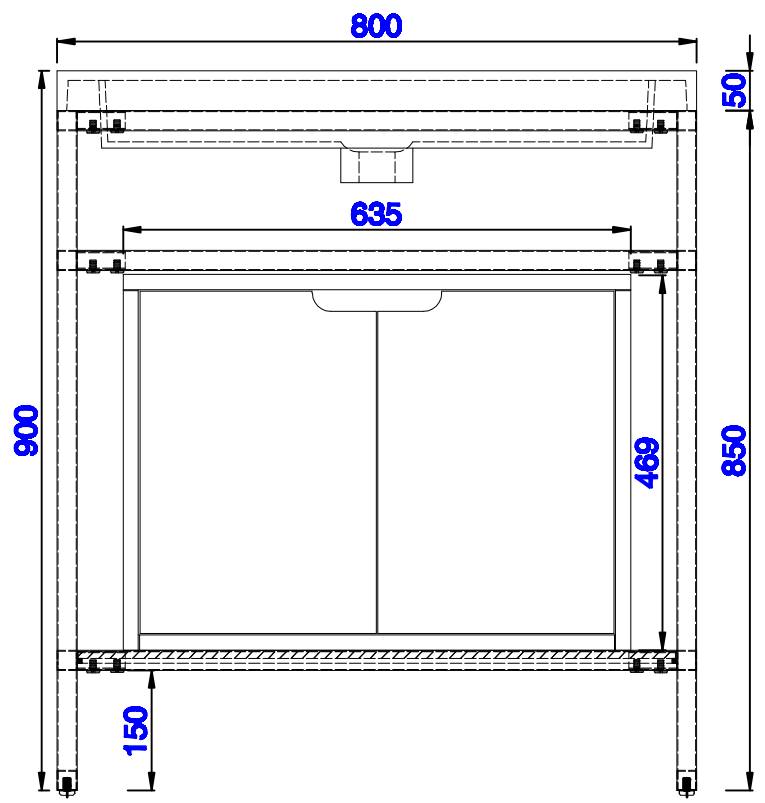

31 1/2"

Item Number:
C105-V31.5-BNK
C105-V31.5-RGD
C105-V31.5-MBK

C105-SC25-GW

JAMES MARTIN

VANITIES™

Boston 31 1/2" Stainless Steel Sink Console
Boston 25" Storage Cabinet
Diagrams with Dimensions
page 03 of 03

NOTE ONE: Countertop with integrated sink is shown on this cabinet
NOTE TWO: This vanity does not have a Backsplash.

Version:202004

800mm

Item Number:
C105-V31.5-BNK
C105-V31.5-RGD
C105-V31.5-MBK

C105-SC25-GW

JAMES MARTIN

VANITIES™

Boston 800mm Stainless Steel Sink Console
Boston 635mm Storage Cabinet
Diagrams with Dimensions
page 01 of 03

NOTE ONE: Countertop with integrated sink is shown on this cabinet
NOTE TWO: This vanity does not have a Backsplash.

800mm

Item Number:
CSP-S3216-WG

JAMES MARTIN

VANITIES™

CSP 800mm Countertop with
Integrated Basin Sink
Diagrams with Dimensions
page 01 of 01