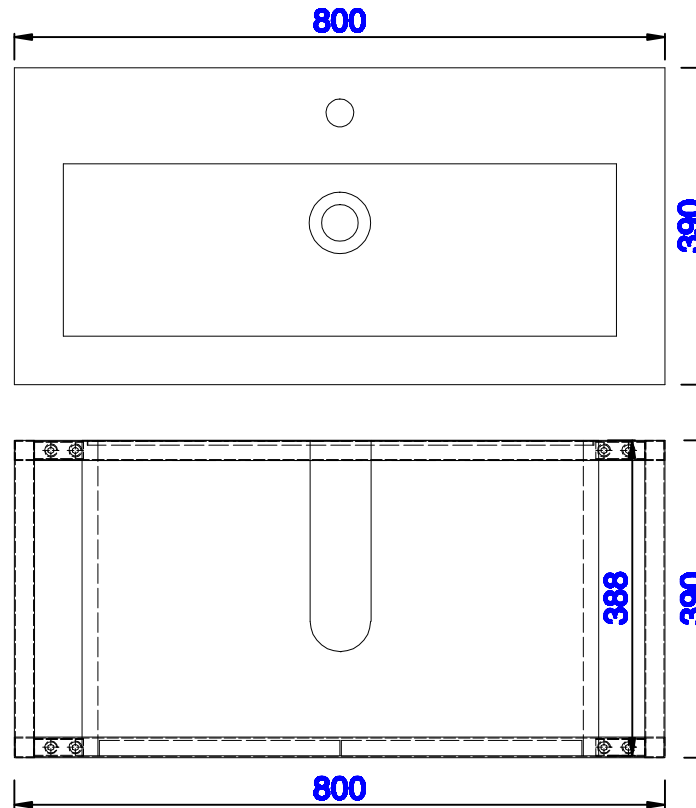

JAMES MARTIN

VANITIES™

Boston 800mm Stainless Steel Sink Console
Boston 635mm Storage Cabinet
Diagrams with Dimensions
page 01 of 03

NOTE ONE: Countertop with integrated sink is shown on this cabinet
NOTE TWO: This vanity does not have a Backsplash.

Version:202004

800mm

Item Number:
C105-V31.5-BNK
C105-V31.5-RGD
C105-V31.5-MBK

C105-SC25-GW

JAMES MARTIN

VANITIES™

Boston 800mm Stainless Steel Sink Console
Boston 635mm Storage Cabinet
Diagrams with Dimensions
page 02 of 03

NOTE ONE: Countertop with integrated sink is shown on this cabinet.

Version:202004

800mm

Item Number:
C105-V31.5-BNK
C105-V31.5-RGD
C105-V31.5-MBK

C105-SC25-GW

JAMES MARTIN

VANITIES™

Boston 800mm Stainless Steel Sink Console
Boston 635mm Storage Cabinet
Diagrams with Dimensions
page 03 of 03

800mm

Item Number:
CSP-S3216-WG

JAMES MARTIN

VANITIES™

CSP 800mm Countertop with
Integrated Basin Sink
Diagrams with Dimensions
page 01 of 01