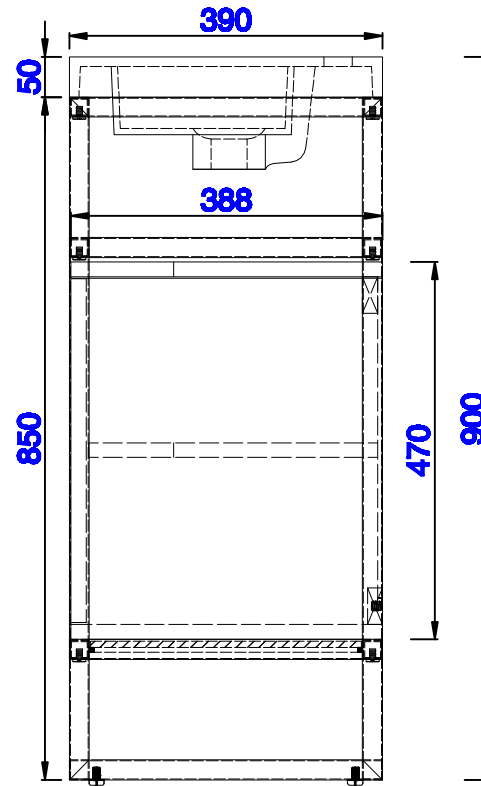

Version:202004

800mm

Item Number:
C105-V31.5-BNK
C105-V31.5-RGD
C105-V31.5-MBK

C105-SC25-GW

JAMES MARTIN

VANITIES™

Boston 800mm Stainless Steel Sink Console
Boston 635mm Storage Cabinet
Diagrams with Dimensions
page 02 of 03

NOTE ONE: Countertop with integrated sink is shown on this cabinet.

Version:202004

800mm

Item Number:
C105-V31.5-BNK
C105-V31.5-RGD
C105-V31.5-MBK

C105-SC25-GW

JAMES MARTIN

VANITIES™

Boston 800mm Stainless Steel Sink Console
Boston 635mm Storage Cabinet
Diagrams with Dimensions
page 03 of 03

NOTE ONE: Countertop with integrated sink is shown on this cabinet
NOTE TWO: This vanity does not have a Backsplash.

Version:202004

31 1/2"

Item Number:
CSP-S3216-WG

JAMES MARTIN

VANITIES™

CSP 31 1/2" Countertop with
Integrated Basin Sink
Diagrams with Dimensions
page 01 of 01

800mm

Item Number:
CSP-S3216-WG

JAMES MARTIN

VANITIES™

CSP 800mm Countertop with
Integrated Basin Sink
Diagrams with Dimensions
page 01 of 01