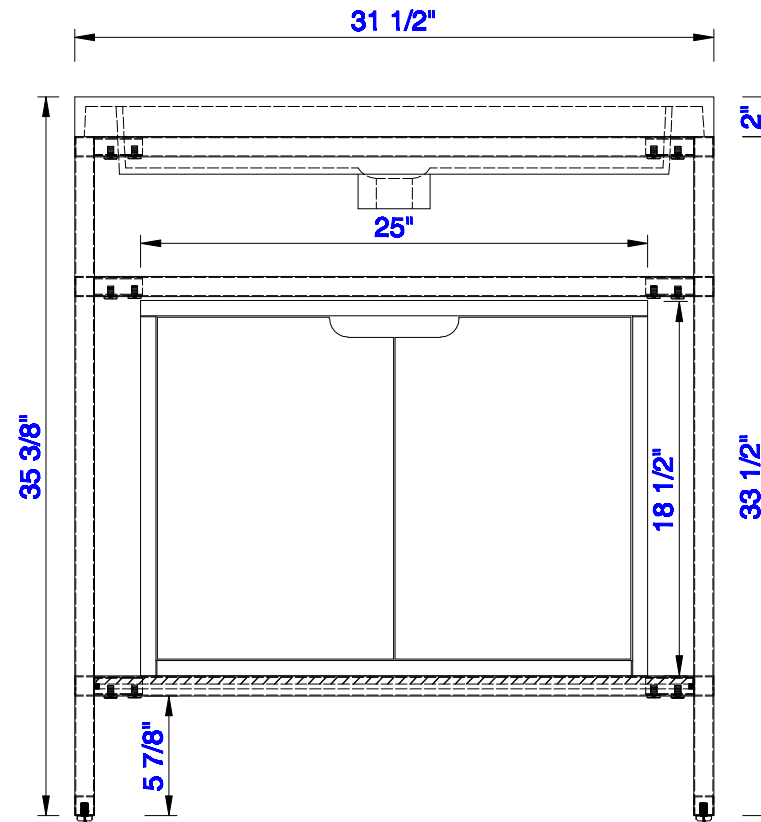

31 1/2"

Item Number:
C105-V31.5-BNK
C105-V31.5-RGD
C105-V31.5-MBK

C105-SC25-GW

JAMES MARTIN

VANITIES™

Boston 31 1/2" Stainless Steel Sink Console
Boston 25" Storage Cabinet
Diagrams with Dimensions
page 01 of 03

NOTE ONE: Countertop with integrated sink is shown on this cabinet
NOTE TWO: This vanity does not have a Backsplash.

Version:202004

31 1/2"

Item Number:
C105-V31.5-BNK
C105-V31.5-RGD
C105-V31.5-MBK

C105-SC25-GW

JAMES MARTIN

VANITIES™

Boston 31 1/2" Stainless Steel Sink Console
Boston 25" Storage Cabinet
Diagrams with Dimensions
page 02 of 03

NOTE ONE: Countertop with integrated sink is shown on this cabinet.

Version:202004

800mm

Item Number:
CSP-S3216-WG

JAMES MARTIN

VANITIES™

CSP 800mm Countertop with
Integrated Basin Sink
Diagrams with Dimensions
page 01 of 01