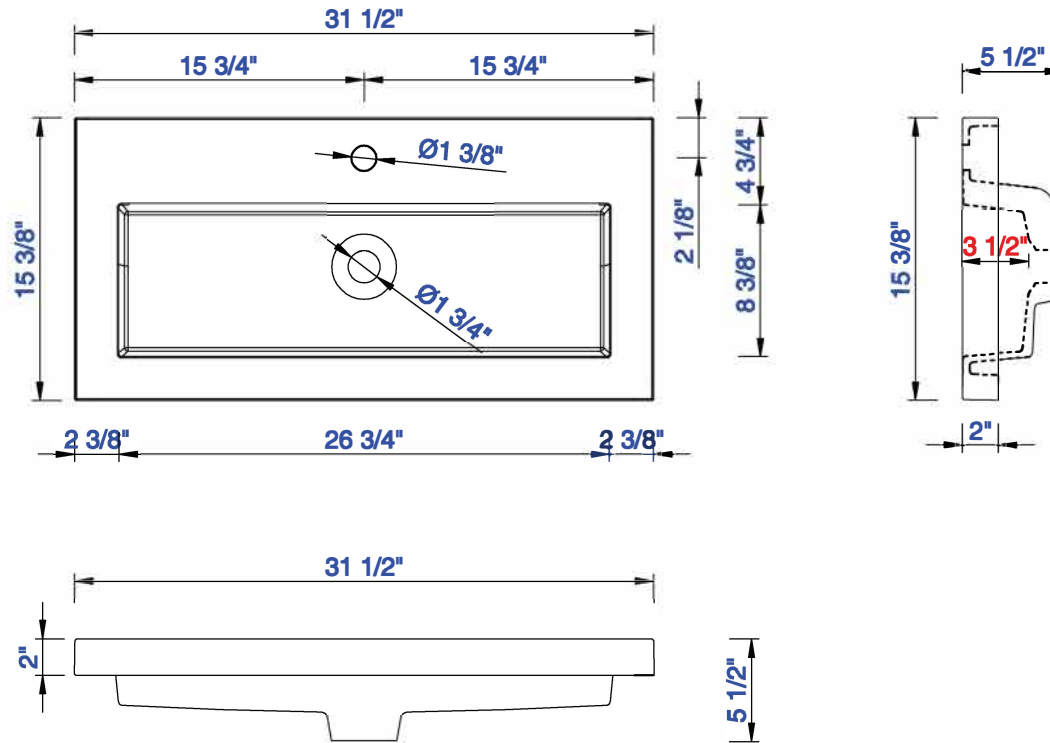

Version:202004

800mm

Item Number:
C105-V31.5-BNK
C105-V31.5-RGD
C105-V31.5-MBK

C105-SC25-GW

JAMES MARTIN

VANITIES™

Boston 800mm Stainless Steel Sink Console
Boston 635mm Storage Cabinet
Diagrams with Dimensions
page 02 of 03

NOTE ONE: Countertop with integrated sink is shown on this cabinet.

Version:202004

800mm

Item Number:
C105-V31.5-BNK
C105-V31.5-RGD
C105-V31.5-MBK

C105-SC25-GW

JAMES MARTIN

VANITIES™

Boston 800mm Stainless Steel Sink Console
Boston 635mm Storage Cabinet
Diagrams with Dimensions
page 03 of 03

NOTE ONE: Countertop with integrated sink is shown on this cabinet
NOTE TWO: This vanity does not have a Backsplash.

Version:202004

31 1/2"

Item Number:
CSP-S3216-WG

JAMES MARTIN

VANITIES™

CSP 31 1/2" Countertop with
Integrated Basin Sink
Diagrams with Dimensions
page 01 of 01

800mm

Item Number:
CSP-S3216-WG

JAMES MARTIN

VANITIES™

CSP 800mm Countertop with
Integrated Basin Sink
Diagrams with Dimensions
page 01 of 01