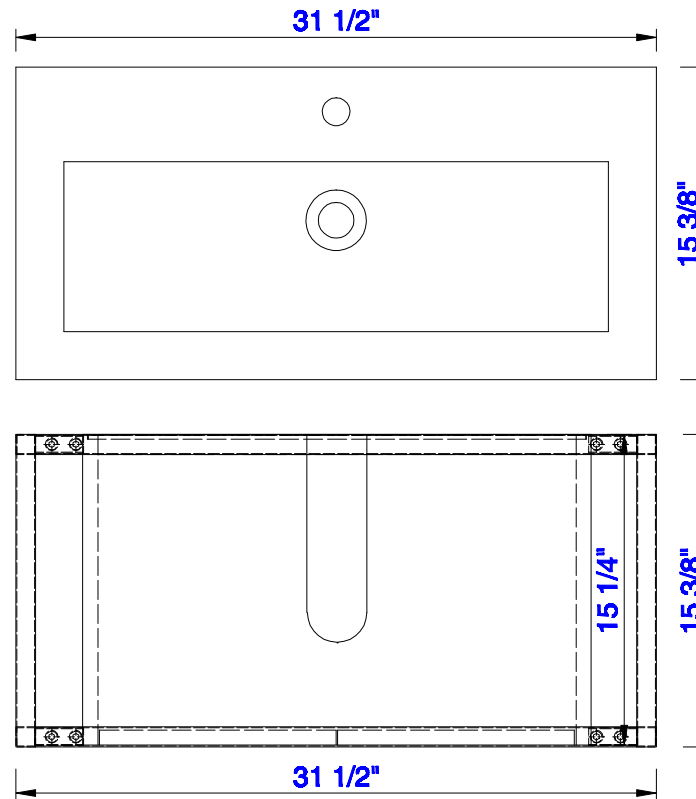

31 1/2"

Item Number:
C105-V31.5-BNK
C105-V31.5-RGD
C105-V31.5-MBK

C105-SC25-GW

JAMES MARTIN

VANITIES™

Boston 31 1/2" Stainless Steel Sink Console
Boston 25" Storage Cabinet
Diagrams with Dimensions
page 01 of 03

NOTE ONE: Countertop with integrated sink is shown on this cabinet
NOTE TWO: This vanity does not have a Backsplash.

Version:202004

31 1/2"

Item Number:
C105-V31.5-BNK
C105-V31.5-RGD
C105-V31.5-MBK

C105-SC25-GW

JAMES MARTIN

VANITIES™

Boston 31 1/2" Stainless Steel Sink Console
Boston 25" Storage Cabinet
Diagrams with Dimensions
page 02 of 03

NOTE ONE: Countertop with integrated sink is shown on this cabinet.

Version:202004

800mm

Item Number:
CSP-S3216-WG

JAMES MARTIN

VANITIES™

CSP 800mm Countertop with
Integrated Basin Sink
Diagrams with Dimensions
page 01 of 01