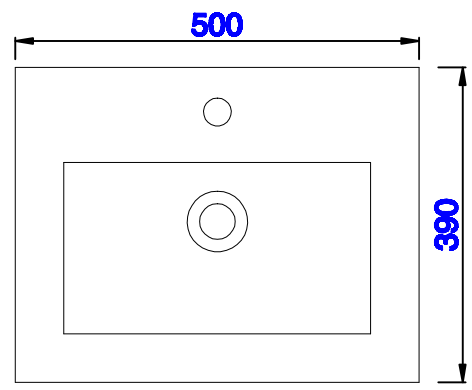

VANITIES™

Boston 500mm Stainless Steel Sink Console
Boston 305mm Storage Cabinet
Diagrams with Dimensions
page 03 of 03

NOTE ONE: Countertop with integrated sink is shown on this cabinet
NOTE TWO: This vanity does not have a Backsplash.

Version:202004

500mm

Item Number:
C105-V20-BNK
C105-V20-RGD
C105-V20-MBK

C105-SC12-GW

JAMES MARTIN

VANITIES™

Boston 500mm Stainless Steel Sink Console
Boston 305mm Storage Cabinet
Diagrams with Dimensions
page 02 of 03

NOTE ONE: Countertop with integrated sink is shown on this cabinet.

Version:202004

500mm

Item Number:
C105-V20-BNK
C105-V20-RGD
C105-V20-MBK

C105-SC12-GW

JAMES MARTIN

VANITIES™

Boston 500mm Stainless Steel Sink Console
Boston 305mm Storage Cabinet
Diagrams with Dimensions
page 03 of 03

500mm

Item Number:
CSP-S2016-WG

JAMES MARTIN

VANITIES™

CSP 500mm Countertop with
Integrated Basin Sink
Diagrams with Dimensions
page 01 of 01