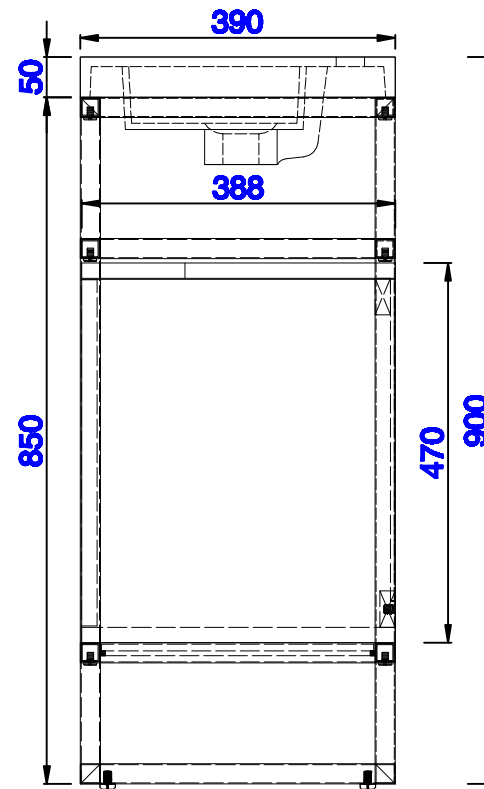

Version:202004

500mm

Item Number:
C105-V20-BNK
C105-V20-RGD
C105-V20-MBK

C105-SC12-GW

JAMES MARTIN

VANITIES™

Boston 500mm Stainless Steel Sink Console
Boston 305mm Storage Cabinet
Diagrams with Dimensions
page 02 of 03

NOTE ONE: Countertop with integrated sink is shown on this cabinet.

Version:202004

500mm

Item Number:
C105-V20-BNK
C105-V20-RGD
C105-V20-MBK

C105-SC12-GW

JAMES MARTIN

VANITIES™

Boston 500mm Stainless Steel Sink Console
Boston 305mm Storage Cabinet
Diagrams with Dimensions
page 03 of 03

NOTE ONE: Countertop with integrated sink is shown on this cabinet
NOTE TWO: This vanity does not have a Backsplash.

Version:202004

19 5/8"

Item Number:
CSP-2016-WG

JAMES MARTIN

VANITIES™

CSP 19 5/8" Countertop
with Integrated Basin Sink
Diagrams with Dimensions
page 01 of 01

500mm

Item Number:
CSP-S2016-WG

JAMES MARTIN

VANITIES™

CSP 500mm Countertop with
Integrated Basin Sink
Diagrams with Dimensions
page 01 of 01