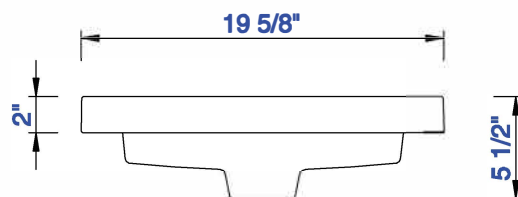

NOTE ONE: Countertop with integrated sink is shown on this cabinet.

Version:202004

500mm

Item Number:
C105-V20-BNK
C105-V20-RGD
C105-V20-MBK

C105-SC12-GW

JAMES MARTIN

VANITIES™

Boston 500mm Stainless Steel Sink Console
Boston 305mm Storage Cabinet
Diagrams with Dimensions
page 03 of 03

NOTE ONE: Countertop with integrated sink is shown on this cabinet
NOTE TWO: This vanity does not have a Backsplash.

Version:202004

19 5/8"

Item Number:
CSP-2016-WG

JAMES MARTIN

VANITIES™

CSP 19 5/8" Countertop
with Integrated Basin Sink
Diagrams with Dimensions
page 01 of 01

500mm

Item Number:
CSP-S2016-WG

JAMES MARTIN

VANITIES™

CSP 500mm Countertop with
Integrated Basin Sink
Diagrams with Dimensions
page 01 of 01