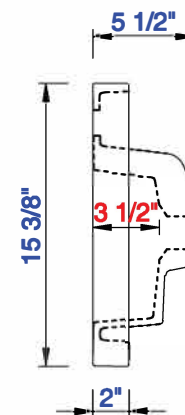

Version:202004

500mm

Item Number:
C105-V20-BNK
C105-V20-RGD
C105-V20-MBK

C105-SC12-GW

JAMES MARTIN

VANITIES™

Boston 500mm Stainless Steel Sink Console
Boston 305mm Storage Cabinet
Diagrams with Dimensions
page 02 of 03

NOTE ONE: Countertop with integrated sink is shown on this cabinet.

Version:202004

500mm

Item Number:
C105-V20-BNK
C105-V20-RGD
C105-V20-MBK

C105-SC12-GW

JAMES MARTIN

VANITIES™

Boston 500mm Stainless Steel Sink Console
Boston 305mm Storage Cabinet
Diagrams with Dimensions
page 03 of 03

NOTE ONE: Countertop with integrated sink is shown on this cabinet
NOTE TWO: This vanity does not have a Backsplash.

Version:202004

19 5/8"

Item Number:
CSP-2016-WG

JAMES MARTIN

VANITIES™

CSP 19 5/8" Countertop
with Integrated Basin Sink
Diagrams with Dimensions
page 01 of 01

500mm

Item Number:
CSP-S2016-WG

JAMES MARTIN

VANITIES™

CSP 500mm Countertop with
Integrated Basin Sink
Diagrams with Dimensions
page 01 of 01