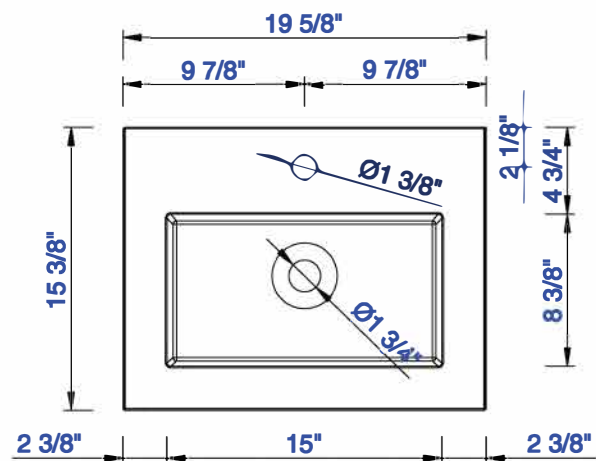

Version:202004

500mm

Item Number:
C105-V20-BNK
C105-V20-RGD
C105-V20-MBK

C105-SC12-GW

JAMES MARTIN

VANITIES™

Boston 500mm Stainless Steel Sink Console
Boston 305mm Storage Cabinet
Diagrams with Dimensions
page 02 of 03

NOTE ONE: Countertop with integrated sink is shown on this cabinet.

Version:202004

500mm

Item Number:
C105-V20-BNK
C105-V20-RGD
C105-V20-MBK

C105-SC12-GW

JAMES MARTIN

VANITIES™

Boston 500mm Stainless Steel Sink Console
Boston 305mm Storage Cabinet
Diagrams with Dimensions
page 03 of 03

NOTE ONE: Countertop with integrated sink is shown on this cabinet
NOTE TWO: This vanity does not have a Backsplash.

Version:202004

19 5/8"

Item Number:
CSP-2016-WG

JAMES MARTIN

VANITIES™

CSP 19 5/8" Countertop
with Integrated Basin Sink
Diagrams with Dimensions
page 01 of 01

500mm

Item Number:
CSP-S2016-WG

JAMES MARTIN

VANITIES™

CSP 500mm Countertop with
Integrated Basin Sink
Diagrams with Dimensions
page 01 of 01