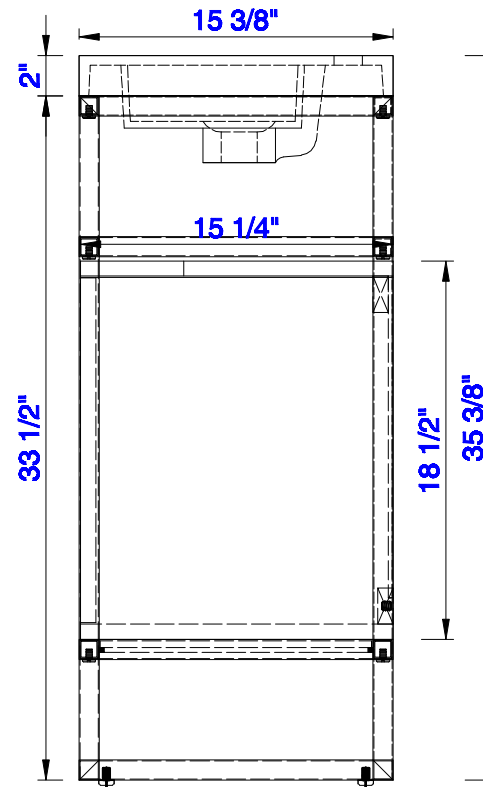

19 5/8"

Item Number:
C105-V20-BNK
C105-V20-RGD
C105-V20-MBK

C105-SC12-GW

JAMES MARTIN

VANITIES™

Boston 19 5/8" Stainless Steel Sink Console
Boston 12" Storage Cabinet
Diagrams with Dimensions
page 03 of 03

NOTE ONE: Countertop with integrated sink is shown on this cabinet
NOTE TWO: This vanity does not have a Backsplash.

Version:202004

500mm

Item Number:
C105-V20-BNK
C105-V20-RGD
C105-V20-MBK

C105-SC12-GW

JAMES MARTIN

VANITIES™

Boston 500mm Stainless Steel Sink Console
Boston 305mm Storage Cabinet
Diagrams with Dimensions
page 03 of 03

NOTE ONE: Countertop with integrated sink is shown on this cabinet
NOTE TWO: This vanity does not have a Backsplash.

500mm

Item Number:
CSP-S2016-WG

JAMES MARTIN

VANITIES™

CSP 500mm Countertop with
Integrated Basin Sink
Diagrams with Dimensions
page 01 of 01