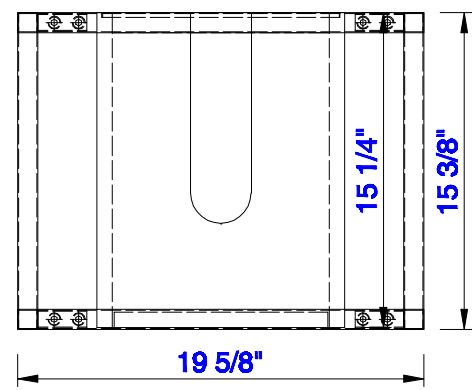

19 5/8"

Item Number:
C105-V20-BNK
C105-V20-RGD
C105-V20-MBK

C105-SC12-GW

JAMES MARTIN

VANITIES™

Boston 19 5/8" Stainless Steel Sink Console
Boston 12" Storage Cabinet
Diagrams with Dimensions
page 01 of 03

NOTE ONE: Countertop with integrated sink is shown on this cabinet
NOTE TWO: This vanity does not have a Backsplash.

Version:202004

19 5/8"

Item Number:
C105-V20-BNK
C105-V20-RGD
C105-V20-MBK

C105-SC12-GW

JAMES MARTIN

VANITIES™

Boston 19 5/8" Stainless Steel Sink Console
Boston 12" Storage Cabinet
Diagrams with Dimensions
page 02 of 03

NOTE ONE: Countertop with integrated sink is shown on this cabinet.

Version:202004

500mm

Item Number:
CSP-S2016-WG

JAMES MARTIN

VANITIES™

CSP 500mm Countertop with
Integrated Basin Sink
Diagrams with Dimensions
page 01 of 01