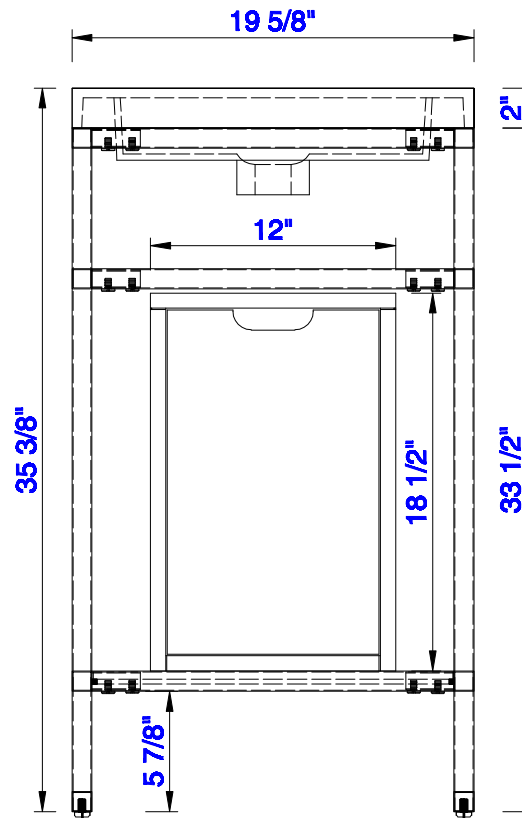

19 5/8"

Item Number:
C105-V20-BNK
C105-V20-RGD
C105-V20-MBK

C105-SC12-GW

JAMES MARTIN

VANITIES™

Boston 19 5/8" Stainless Steel Sink Console
Boston 12" Storage Cabinet
Diagrams with Dimensions
page 01 of 03

NOTE ONE: Countertop with integrated sink is shown on this cabinet
NOTE TWO: This vanity does not have a Backsplash.

Version:202004

19 5/8"

Item Number:
C105-V20-BNK
C105-V20-RGD
C105-V20-MBK

C105-SC12-GW

19 5/8"

Item Number:
C105-V20-BNK
C105-V20-RGD
C105-V20-MBK

C105-SC12-GW

JAMES MARTIN

VANITIES™

Boston 19 5/8" Stainless Steel Sink Console
Boston 12" Storage Cabinet
Diagrams with Dimensions
page 03 of 03

500mm

Item Number:
CSP-S2016-WG

JAMES MARTIN

VANITIES™

CSP 500mm Countertop with
Integrated Basin Sink
Diagrams with Dimensions
page 01 of 01