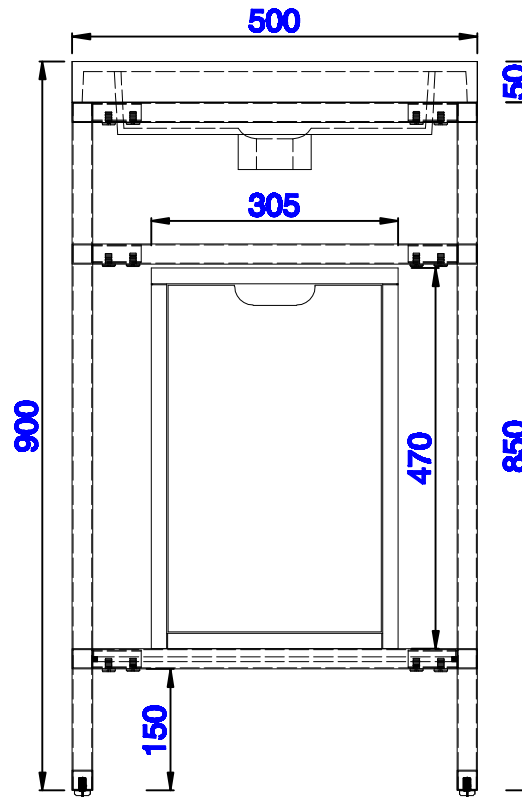

NOTE ONE: Countertop with integrated sink is shown on this cabinet
NOTE TWO: This vanity does not have a Backsplash.

Version:202004

500mm

Item Number:
C105-V20-BNK
C105-V20-RGD
C105-V20-MBK

C105-SC12-GW

JAMES MARTIN

VANITIES™

Boston 500mm Stainless Steel Sink Console
Boston 305mm Storage Cabinet
Diagrams with Dimensions
page 03 of 03

NOTE ONE: Countertop with integrated sink is shown on this cabinet
NOTE TWO: This vanity does not have a Backsplash.

Version:202004

500mm

Item Number:
C105-V20-BNK
C105-V20-RGD
C105-V20-MBK

C105-SC12-GW

JAMES MARTIN

VANITIES™

Boston 500mm Stainless Steel Sink Console
Boston 305mm Storage Cabinet
Diagrams with Dimensions
page 02 of 03

500mm

Item Number:
CSP-S2016-WG

JAMES MARTIN

VANITIES™

CSP 500mm Countertop with
Integrated Basin Sink
Diagrams with Dimensions
page 01 of 01