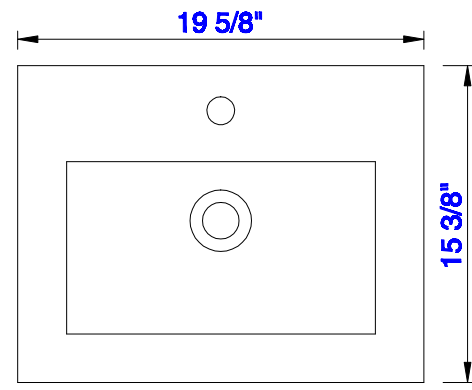

19 5/8"

Item Number:
C105-V20-BNK
C105-V20-RGD
C105-V20-MBK

C105-SC12-GW

JAMES MARTIN

VANITIES™

Boston 19 5/8" Stainless Steel Sink Console
Boston 12" Storage Cabinet
Diagrams with Dimensions
page 01 of 03

NOTE ONE: Countertop with integrated sink is shown on this cabinet
NOTE TWO: This vanity does not have a Backsplash.

Version:202004

19 5/8"

Item Number:
C105-V20-BNK
C105-V20-RGD
C105-V20-MBK

C105-SC12-GW

JAMES MARTIN

VANITIES™

Boston 19 5/8" Stainless Steel Sink Console
Boston 12" Storage Cabinet
Diagrams with Dimensions
page 02 of 03

NOTE ONE: Countertop with integrated sink is shown on this cabinet.

Version:202004

500mm

Item Number:
CSP-S2016-WG

JAMES MARTIN

VANITIES™

CSP 500mm Countertop with
Integrated Basin Sink
Diagrams with Dimensions
page 01 of 01