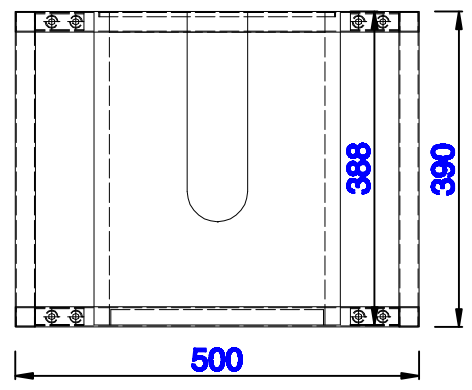

VANITIES™

Boston 500mm Stainless Steel Sink Console
Boston 305mm Storage Cabinet
Diagrams with Dimensions
page 03 of 03

NOTE ONE: Countertop with integrated sink is shown on this cabinet
NOTE TWO: This vanity does not have a Backsplash.

Version:202004

500mm

Item Number:
C105-V20-BNK
C105-V20-RGD
C105-V20-MBK

C105-SC12-GW

JAMES MARTIN

VANITIES™

Boston 500mm Stainless Steel Sink Console
Boston 305mm Storage Cabinet
Diagrams with Dimensions
page 02 of 03

NOTE ONE: Countertop with integrated sink is shown on this cabinet.

Version:202004

500mm

Item Number:
C105-V20-BNK
C105-V20-RGD
C105-V20-MBK

C105-SC12-GW

JAMES MARTIN

VANITIES™

Boston 500mm Stainless Steel Sink Console
Boston 305mm Storage Cabinet
Diagrams with Dimensions
page 03 of 03

500mm

Item Number:
CSP-S2016-WG

JAMES MARTIN

VANITIES™

CSP 500mm Countertop with
Integrated Basin Sink
Diagrams with Dimensions
page 01 of 01