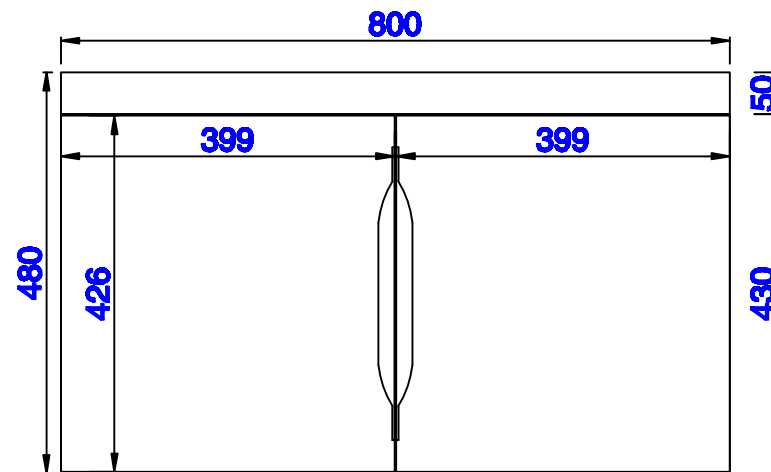

Version:202004

31 1/2"

Item Number:  
388-V31.5-AGR  
388-V31.5-CFO  
388-V31.5-GW  
388-V31.5-LTO

JAMES MARTIN

VANITIES™

Columbia 31 1/2" Cabinet  
Diagrams with Dimensions  
page 03 of 03

NOTE ONE: Countertop with integrated sink is shown on this cabinet  
NOTE TWO: This vanity does not have a Backsplash.

Version:202004

800mm

Item Number:  
388-V31.5-AGR  
388-V31.5-CFO  
388-V31.5-GW  
388-V31.5-LTO

JAMES MARTIN

VANITIES™

Columbia 800mm Cabinet  
Diagrams with Dimensions  
page 01 of 03

**NOTE ONE: Countertop with integrated sink is shown on this cabinet**  
**NOTE TWO: This vanity does not have a Backsplash.**

Version:202004

800mm

Item Number:  
388-V31.5-AGR  
388-V31.5-CFO  
388-V31.5-GW  
388-V31.5-LTO

JAMES MARTIN

VANITIES™

Columbia 800mm Cabinet  
Diagrams with Dimensions  
page 02 of 03

**NOTE ONE: Countertop with integrated sink is shown on this cabinet.**

Version:202004

800mm

Item Number:  
388-V31.5-AGR  
388-V31.5-CFO  
388-V31.5-GW  
388-V31.5-LTO

JAMES MARTIN

VANITIES™

Columbia 800mm Cabinet  
Diagrams with Dimensions  
page 03 of 03

**NOTE ONE:** Countertop with integrated sink is shown on this cabinet  
**NOTE TWO:** This vanity does not have a Backsplash.