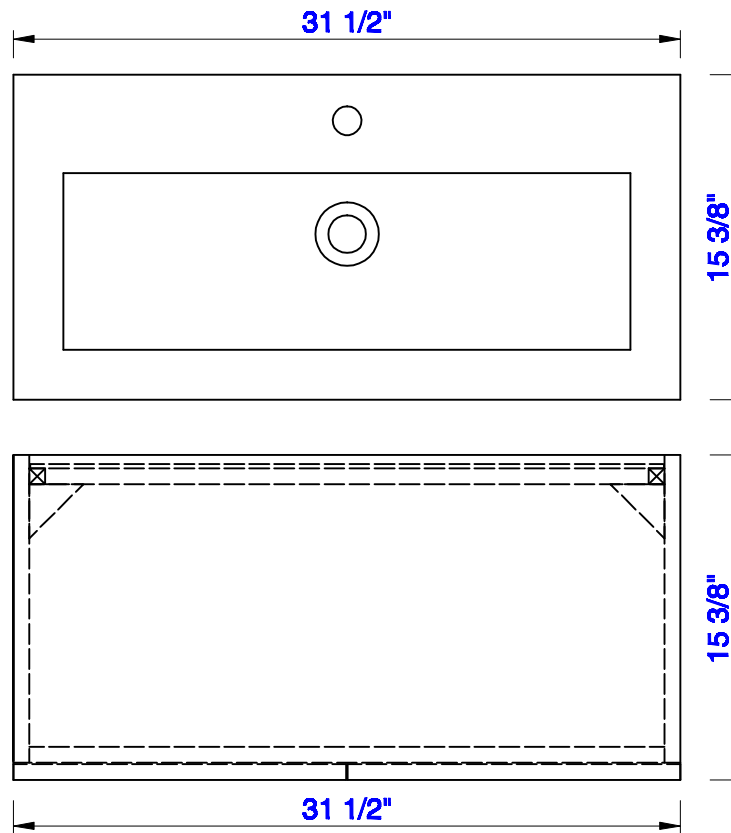

31 1/2"

Item Number:  
388-V31.5-AGR  
388-V31.5-CFO  
388-V31.5-GW  
388-V31.5-LTO

JAMES MARTIN

VANITIES™

Columbia 31 1/2" Cabinet  
Diagrams with Dimensions  
page 01 of 03

NOTE ONE: Countertop with integrated sink is shown on this cabinet  
NOTE TWO: This vanity does not have a Backsplash.

Version:202004

31 1/2"

Item Number:  
388-V31.5-AGR  
388-V31.5-CFO  
388-V31.5-GW  
388-V31.5-LTO

JAMES MARTIN

VANITIES™

Columbia 31 1/2" Cabinet  
Diagrams with Dimensions  
page 02 of 03

NOTE ONE: Countertop with integrated sink is shown on this cabinet.

Version:202004

31 1/2"

Item Number:  
388-V31.5-AGR  
388-V31.5-CFO  
388-V31.5-GW  
388-V31.5-LTO

JAMES MARTIN

VANITIES™

Columbia 31 1/2" Cabinet  
Diagrams with Dimensions  
page 03 of 03

NOTE ONE: Countertop with integrated sink is shown on this cabinet  
NOTE TWO: This vanity does not have a Backsplash.

Version:202004

800mm

Item Number:  
388-V31.5-AGR  
388-V31.5-CFO  
388-V31.5-GW  
388-V31.5-LTO

JAMES MARTIN

VANITIES™

Columbia 800mm Cabinet  
Diagrams with Dimensions  
page 01 of 03

**NOTE ONE: Countertop with integrated sink is shown on this cabinet**  
**NOTE TWO: This vanity does not have a Backsplash.**