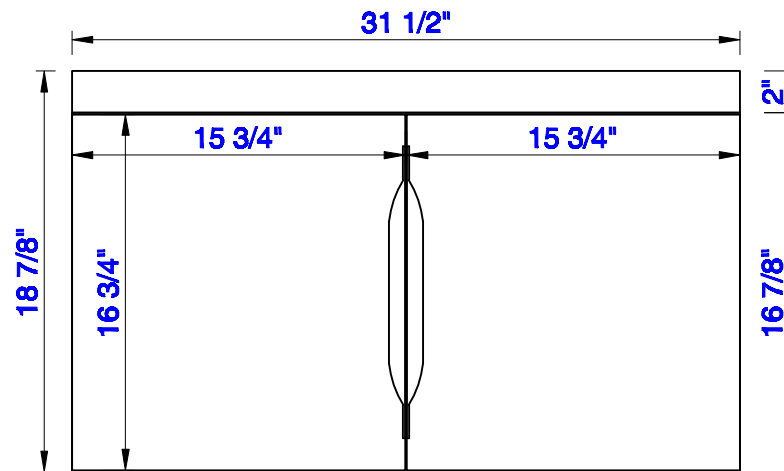

31 1/2"

Item Number:  
388-V31.5-AGR  
388-V31.5-CFO  
388-V31.5-GW  
388-V31.5-LTO

JAMES MARTIN

VANITIES™

Columbia 31 1/2" Cabinet  
Diagrams with Dimensions  
page 01 of 03

NOTE ONE: Countertop with integrated sink is shown on this cabinet  
NOTE TWO: This vanity does not have a Backsplash.

Version:202004

31 1/2"

Item Number:  
388-V31.5-AGR  
388-V31.5-CFO  
388-V31.5-GW  
388-V31.5-LTO

JAMES MARTIN

VANITIES™

Columbia 31 1/2" Cabinet  
Diagrams with Dimensions  
page 02 of 03

NOTE ONE: Countertop with integrated sink is shown on this cabinet.

Version:202004

31 1/2"

Item Number:  
388-V31.5-AGR  
388-V31.5-CFO  
388-V31.5-GW  
388-V31.5-LTO

JAMES MARTIN

VANITIES™

Columbia 31 1/2" Cabinet  
Diagrams with Dimensions  
page 03 of 03

NOTE ONE: Countertop with integrated sink is shown on this cabinet  
NOTE TWO: This vanity does not have a Backsplash.

Version:202004

800mm

Item Number:  
388-V31.5-AGR  
388-V31.5-CFO  
388-V31.5-GW  
388-V31.5-LTO

JAMES MARTIN

VANITIES™

Columbia 800mm Cabinet  
Diagrams with Dimensions  
page 01 of 03

**NOTE ONE: Countertop with integrated sink is shown on this cabinet**  
**NOTE TWO: This vanity does not have a Backsplash.**