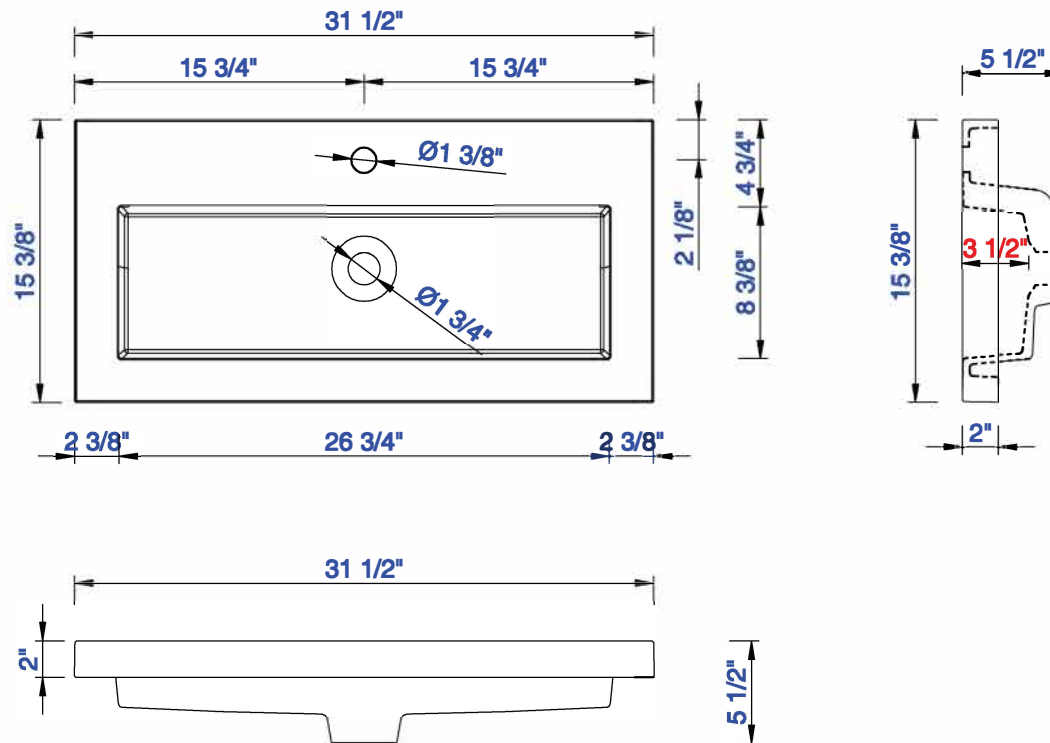

Version:202004

800mm

Item Number:  
388-V31.5-AGR  
388-V31.5-CFO  
388-V31.5-GW  
388-V31.5-LTO

JAMES MARTIN

VANITIES™

Columbia 800mm Cabinet  
Diagrams with Dimensions  
page 02 of 03

**NOTE ONE: Countertop with integrated sink is shown on this cabinet.**

Version:202004

800mm

Item Number:  
388-V31.5-AGR  
388-V31.5-CFO  
388-V31.5-GW  
388-V31.5-LTO

JAMES MARTIN

VANITIES™

Columbia 800mm Cabinet  
Diagrams with Dimensions  
page 03 of 03

**NOTE ONE:** Countertop with integrated sink is shown on this cabinet  
**NOTE TWO:** This vanity does not have a Backsplash.

Version:202004

31 1/2"

Item Number:  
CSP-S3216-WG

JAMES MARTIN

VANITIES™

CSP 31 1/2" Countertop with  
Integrated Basin Sink  
Diagrams with Dimensions  
page 01 of 01

800mm

Item Number:  
CSP-S3216-WG

JAMES MARTIN

VANITIES™

CSP 800mm Countertop with  
Integrated Basin Sink  
Diagrams with Dimensions  
page 01 of 01