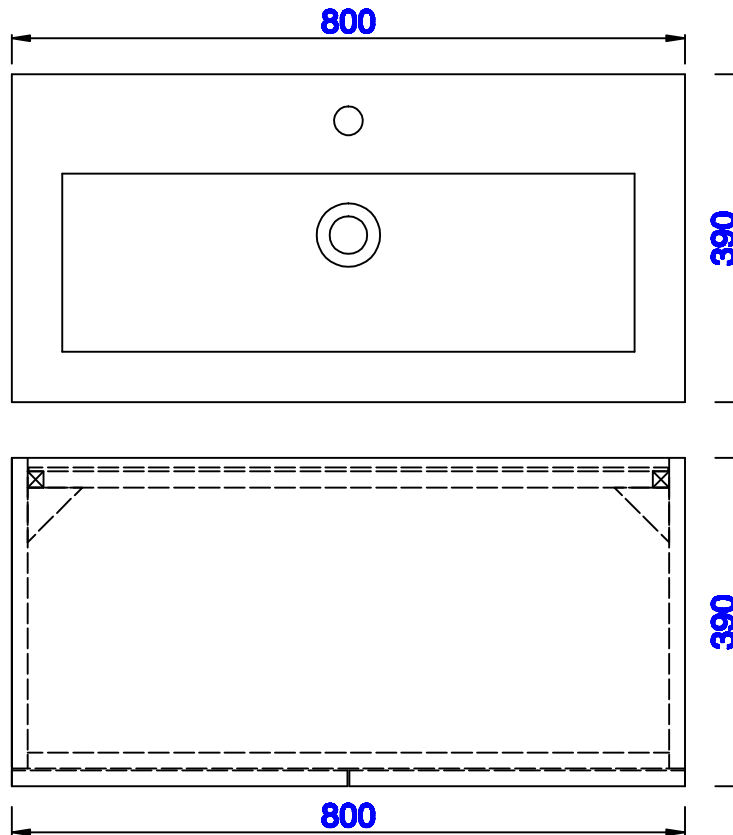

Version:202004

800mm

Item Number:  
388-V31.5-AGR  
388-V31.5-CFO  
388-V31.5-GW  
388-V31.5-LTO

JAMES MARTIN

VANITIES™

Columbia 800mm Cabinet  
Diagrams with Dimensions  
page 01 of 03

**NOTE ONE: Countertop with integrated sink is shown on this cabinet**  
**NOTE TWO: This vanity does not have a Backsplash.**

Version:202004

800mm

Item Number:  
388-V31.5-AGR  
388-V31.5-CFO  
388-V31.5-GW  
388-V31.5-LTO

JAMES MARTIN

VANITIES™

Columbia 800mm Cabinet  
Diagrams with Dimensions  
page 02 of 03

**NOTE ONE: Countertop with integrated sink is shown on this cabinet.**

Version:202004

800mm

Item Number:  
388-V31.5-AGR  
388-V31.5-CFO  
388-V31.5-GW  
388-V31.5-LTO

JAMES MARTIN

VANITIES™

Columbia 800mm Cabinet  
Diagrams with Dimensions  
page 03 of 03

**NOTE ONE:** Countertop with integrated sink is shown on this cabinet  
**NOTE TWO:** This vanity does not have a Backsplash.

JAMES MARTIN

VANITIES™

CSP 800mm Countertop with  
Integrated Basin Sink  
Diagrams with Dimensions  
page 01 of 01