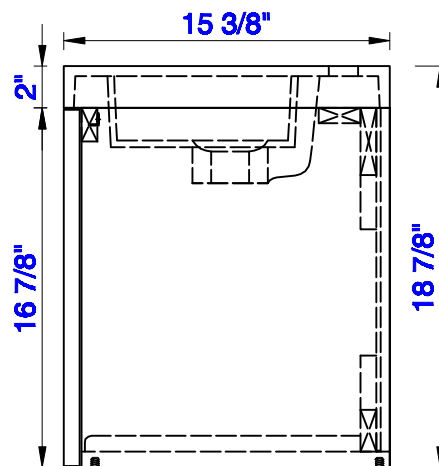

Version:202004

31 1/2"

Item Number:  
388-V31.5-AGR  
388-V31.5-CFO  
388-V31.5-GW  
388-V31.5-LTO

JAMES MARTIN

VANITIES™

Columbia 31 1/2" Cabinet  
Diagrams with Dimensions  
page 02 of 03

NOTE ONE: Countertop with integrated sink is shown on this cabinet.

Version:202004

31 1/2"

Item Number:  
388-V31.5-AGR  
388-V31.5-CFO  
388-V31.5-GW  
388-V31.5-LTO

JAMES MARTIN

VANITIES™

Columbia 31 1/2" Cabinet  
Diagrams with Dimensions  
page 03 of 03

NOTE ONE: Countertop with integrated sink is shown on this cabinet  
NOTE TWO: This vanity does not have a Backsplash.

Version:202004

800mm

Item Number:  
388-V31.5-AGR  
388-V31.5-CFO  
388-V31.5-GW  
388-V31.5-LTO

JAMES MARTIN

VANITIES™

Columbia 800mm Cabinet  
Diagrams with Dimensions  
page 01 of 03

**NOTE ONE: Countertop with integrated sink is shown on this cabinet**  
**NOTE TWO: This vanity does not have a Backsplash.**

Version:202004

800mm

Item Number:  
388-V31.5-AGR  
388-V31.5-CFO  
388-V31.5-GW  
388-V31.5-LTO

JAMES MARTIN

VANITIES™

Columbia 800mm Cabinet  
Diagrams with Dimensions  
page 02 of 03

**NOTE ONE: Countertop with integrated sink is shown on this cabinet.**