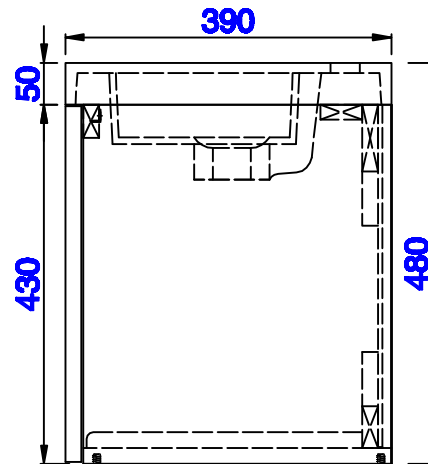

Version:202004

800mm

Item Number:  
388-V31.5-AGR  
388-V31.5-CFO  
388-V31.5-GW  
388-V31.5-LTO

JAMES MARTIN

VANITIES™

Columbia 800mm Cabinet  
Diagrams with Dimensions  
page 02 of 03

**NOTE ONE: Countertop with integrated sink is shown on this cabinet.**

Version:202004

800mm

Item Number:  
388-V31.5-AGR  
388-V31.5-CFO  
388-V31.5-GW  
388-V31.5-LTO

JAMES MARTIN

VANITIES™

Columbia 800mm Cabinet  
Diagrams with Dimensions  
page 03 of 03

**NOTE ONE:** Countertop with integrated sink is shown on this cabinet  
**NOTE TWO:** This vanity does not have a Backsplash.

Version:202004

31 1/2"

Item Number:  
CSP-S3216-WG

JAMES MARTIN

VANITIES™

CSP 31 1/2" Countertop with  
Integrated Basin Sink  
Diagrams with Dimensions  
page 01 of 01

800mm

Item Number:  
CSP-S3216-WG

JAMES MARTIN

VANITIES™

CSP 800mm Countertop with  
Integrated Basin Sink  
Diagrams with Dimensions  
page 01 of 01