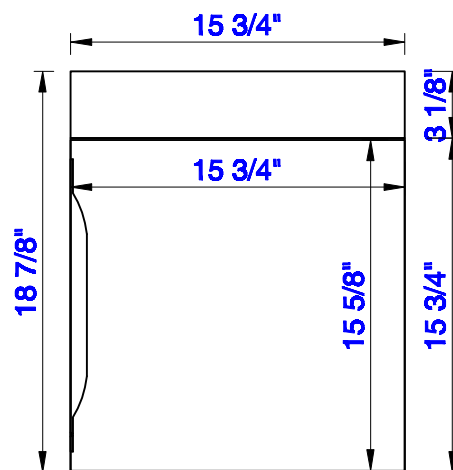

15 3/4"

Item Number:  
388-V16-AGR  
388-V16-CFO  
388-V16-GW  
388-V16-LTO

JAMES MARTIN

VANITIES™

Columbia 15 3/4" Cabinet  
Diagrams with Dimensions  
page 01 of 03

NOTE ONE: Countertop with integrated sink is shown on this cabinet  
NOTE TWO: This vanity does not have a Backsplash.

Version:202004

15 3/4"

Item Number:  
388-V16-AGR  
388-V16-CFO  
388-V16-GW  
388-V16-LTO

JAMES MARTIN

VANITIES™

**Columbia 15 3/4" Cabinet**  
Diagrams with Dimensions  
page 02 of 03

**NOTE ONE: Countertop with integrated sink is shown on this cabinet.**

Version:202004

15 3/4"

Item Number:  
388-V16-AGR  
388-V16-CFO  
388-V16-GW  
388-V16-LTO

JAMES MARTIN

VANITIES™

Columbia 15 3/4" Cabinet  
Diagrams with Dimensions  
page 03 of 03

NOTE ONE: Countertop with integrated sink is shown on this cabinet  
NOTE TWO: This vanity does not have a Backsplash.

Version:202004

400mm

Item Number:  
388-V16-AGR  
388-V16-CFO  
388-V16-GW  
388-V16-LTO

JAMES MARTIN

VANITIES™

Columbia 400mm Cabinet  
Diagrams with Dimensions  
page 01 of 03

**NOTE ONE:** Countertop with integrated sink is shown on this cabinet  
**NOTE TWO:** This vanity does not have a Backsplash.