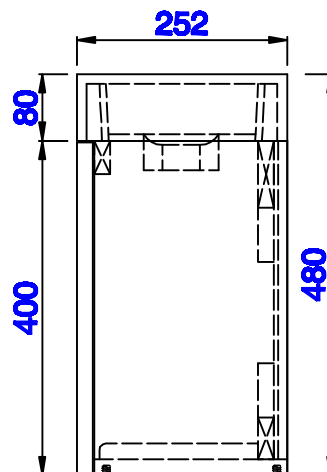

Version:202004

400mm

Item Number:  
388-V16-AGR  
388-V16-CFO  
388-V16-GW  
388-V16-LTO

JAMES MARTIN

VANITIES™

Columbia 400mm Cabinet  
Diagrams with Dimensions  
page 02 of 03

**NOTE ONE: Countertop with integrated sink is shown on this cabinet.**

Version:202004

400mm

Item Number:  
388-V16-AGR  
388-V16-CFO  
388-V16-GW  
388-V16-LTO

JAMES MARTIN

VANITIES™

Columbia 400mm Cabinet  
Diagrams with Dimensions  
page 03 of 03

**NOTE ONE: Countertop with integrated sink is shown on this cabinet**  
**NOTE TWO: This vanity does not have a Backsplash.**

Version:202004

15 3/4"

Item Number:  
CSP-S1610-WG

JAMES MARTIN

VANITIES™

CSP 15 7/8" Countertop with  
Integrated Basin Sink  
Diagrams with Dimensions  
page 01 of 01

403mm

Item Number:  
CSP-S1610-WG

JAMES MARTIN

VANITIES™

CSP 403mm Countertop with  
Integrated Basin Sink  
Diagrams with Dimensions  
page 01 of 01