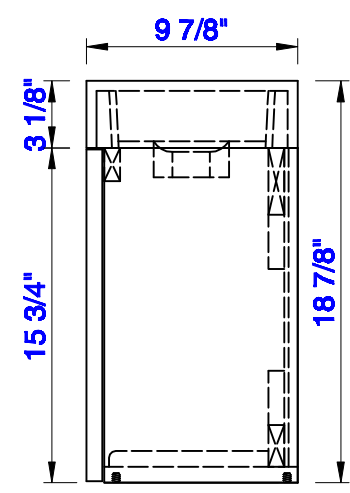

Version:202004

15 3/4"

Item Number:  
388-V16-AGR  
388-V16-CFO  
388-V16-GW  
388-V16-LTO

JAMES MARTIN

VANITIES™

**Columbia 15 3/4" Cabinet**  
Diagrams with Dimensions  
page 02 of 03

**NOTE ONE: Countertop with integrated sink is shown on this cabinet.**

Version:202004

15 3/4"

Item Number:  
388-V16-AGR  
388-V16-CFO  
388-V16-GW  
388-V16-LTO

JAMES MARTIN

VANITIES™

Columbia 15 3/4" Cabinet  
Diagrams with Dimensions  
page 03 of 03

NOTE ONE: Countertop with integrated sink is shown on this cabinet  
NOTE TWO: This vanity does not have a Backsplash.

Version:202004

400mm

Item Number:  
388-V16-AGR  
388-V16-CFO  
388-V16-GW  
388-V16-LTO

JAMES MARTIN

VANITIES™

Columbia 400mm Cabinet  
Diagrams with Dimensions  
page 01 of 03

**NOTE ONE:** Countertop with integrated sink is shown on this cabinet  
**NOTE TWO:** This vanity does not have a Backsplash.

Version:202004

400mm

Item Number:  
388-V16-AGR  
388-V16-CFO  
388-V16-GW  
388-V16-LTO

JAMES MARTIN

VANITIES™

Columbia 400mm Cabinet  
Diagrams with Dimensions  
page 02 of 03

**NOTE ONE: Countertop with integrated sink is shown on this cabinet.**