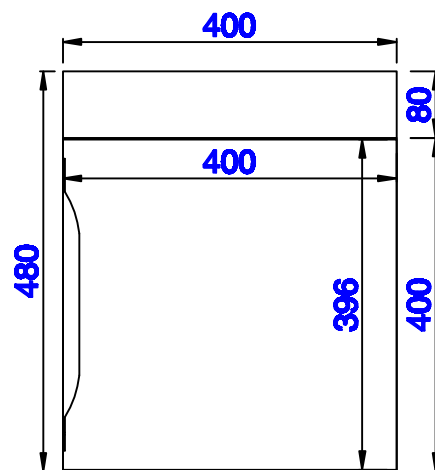

Version:202004

15 3/4"

Item Number:  
388-V16-AGR  
388-V16-CFO  
388-V16-GW  
388-V16-LTO

JAMES MARTIN

VANITIES™

Columbia 15 3/4" Cabinet  
Diagrams with Dimensions  
page 03 of 03

NOTE ONE: Countertop with integrated sink is shown on this cabinet  
NOTE TWO: This vanity does not have a Backsplash.

Version:202004

400mm

Item Number:  
388-V16-AGR  
388-V16-CFO  
388-V16-GW  
388-V16-LTO

JAMES MARTIN

VANITIES™

Columbia 400mm Cabinet  
Diagrams with Dimensions  
page 01 of 03

**NOTE ONE:** Countertop with integrated sink is shown on this cabinet  
**NOTE TWO:** This vanity does not have a Backsplash.

Version:202004

400mm

Item Number:  
388-V16-AGR  
388-V16-CFO  
388-V16-GW  
388-V16-LTO

JAMES MARTIN

VANITIES™

Columbia 400mm Cabinet  
Diagrams with Dimensions  
page 02 of 03

**NOTE ONE: Countertop with integrated sink is shown on this cabinet.**

Version:202004

400mm

Item Number:  
388-V16-AGR  
388-V16-CFO  
388-V16-GW  
388-V16-LTO

JAMES MARTIN

VANITIES™

Columbia 400mm Cabinet  
Diagrams with Dimensions  
page 03 of 03

**NOTE ONE: Countertop with integrated sink is shown on this cabinet**  
**NOTE TWO: This vanity does not have a Backsplash.**