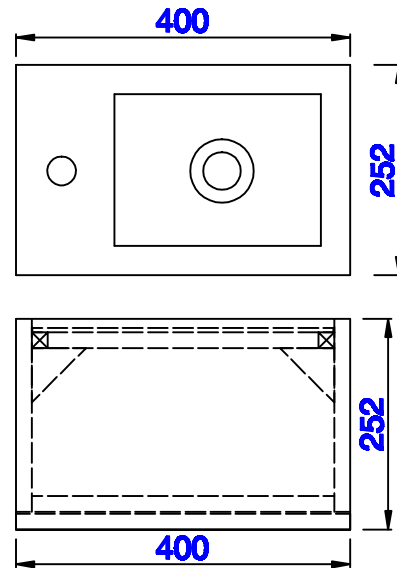

Version:202004

400mm

Item Number:  
388-V16-AGR  
388-V16-CFO  
388-V16-GW  
388-V16-LTO

JAMES MARTIN

VANITIES™

Columbia 400mm Cabinet  
Diagrams with Dimensions  
page 01 of 03

**NOTE ONE:** Countertop with integrated sink is shown on this cabinet  
**NOTE TWO:** This vanity does not have a Backsplash.

Version:202004

400mm

Item Number:  
388-V16-AGR  
388-V16-CFO  
388-V16-GW  
388-V16-LTO

JAMES MARTIN

VANITIES™

Columbia 400mm Cabinet  
Diagrams with Dimensions  
page 02 of 03

**NOTE ONE: Countertop with integrated sink is shown on this cabinet.**

Version:202004

400mm

Item Number:  
388-V16-AGR  
388-V16-CFO  
388-V16-GW  
388-V16-LTO

JAMES MARTIN

VANITIES™

Columbia 400mm Cabinet  
Diagrams with Dimensions  
page 03 of 03

**NOTE ONE: Countertop with integrated sink is shown on this cabinet**  
**NOTE TWO: This vanity does not have a Backsplash.**

Version:202004

15 3/4"

Item Number:  
CSP-S1610-WG

JAMES MARTIN

VANITIES™

CSP 15 7/8" Countertop with  
Integrated Basin Sink  
Diagrams with Dimensions  
page 01 of 01

403mm

Item Number:  
CSP-S1610-WG