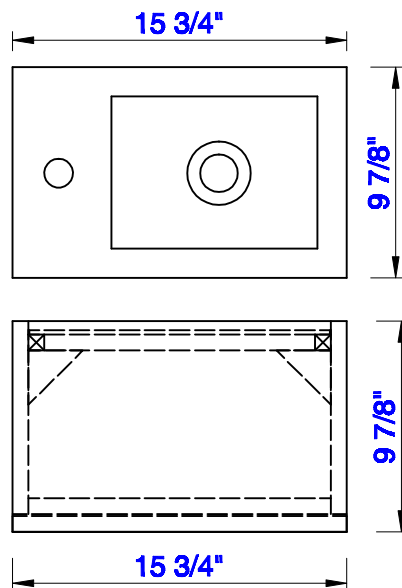

15 3/4"

Item Number:  
388-V16-AGR  
388-V16-CFO  
388-V16-GW  
388-V16-LTO

JAMES MARTIN

VANITIES™

Columbia 15 3/4" Cabinet  
Diagrams with Dimensions  
page 01 of 03

NOTE ONE: Countertop with integrated sink is shown on this cabinet  
NOTE TWO: This vanity does not have a Backsplash.

Version:202004

15 3/4"

Item Number:  
388-V16-AGR  
388-V16-CFO  
388-V16-GW  
388-V16-LTO

JAMES MARTIN

VANITIES™

**Columbia 15 3/4" Cabinet**  
Diagrams with Dimensions  
page 02 of 03

**NOTE ONE: Countertop with integrated sink is shown on this cabinet.**

Version:202004

15 3/4"

Item Number:  
388-V16-AGR  
388-V16-CFO  
388-V16-GW  
388-V16-LTO

JAMES MARTIN

VANITIES™

Columbia 15 3/4" Cabinet  
Diagrams with Dimensions  
page 03 of 03

NOTE ONE: Countertop with integrated sink is shown on this cabinet  
NOTE TWO: This vanity does not have a Backsplash.

Version:202004

400mm

Item Number:  
388-V16-AGR  
388-V16-CFO  
388-V16-GW  
388-V16-LTO

JAMES MARTIN

VANITIES™

Columbia 400mm Cabinet  
Diagrams with Dimensions  
page 01 of 03

**NOTE ONE:** Countertop with integrated sink is shown on this cabinet  
**NOTE TWO:** This vanity does not have a Backsplash.