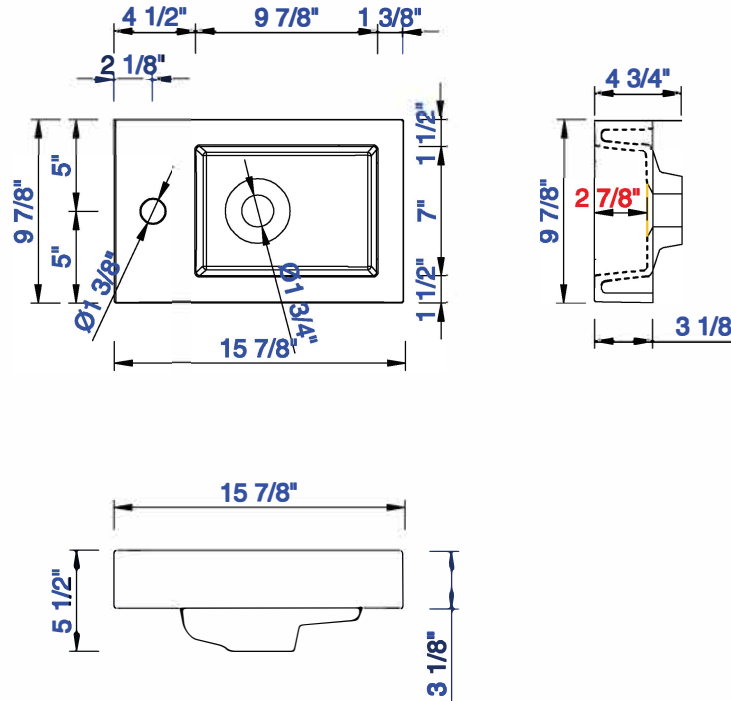

Version:202004

400mm

Item Number:  
388-V16-AGR  
388-V16-CFO  
388-V16-GW  
388-V16-LTO

JAMES MARTIN

VANITIES™

Columbia 400mm Cabinet  
Diagrams with Dimensions  
page 02 of 03

**NOTE ONE: Countertop with integrated sink is shown on this cabinet.**

Version:202004

400mm

Item Number:  
388-V16-AGR  
388-V16-CFO  
388-V16-GW  
388-V16-LTO

JAMES MARTIN

VANITIES™

Columbia 400mm Cabinet  
Diagrams with Dimensions  
page 03 of 03

**NOTE ONE: Countertop with integrated sink is shown on this cabinet**  
**NOTE TWO: This vanity does not have a Backsplash.**

Version:202004

15 3/4"

Item Number:  
CSP-S1610-WG

JAMES MARTIN

VANITIES™

CSP 15 7/8" Countertop with  
Integrated Basin Sink  
Diagrams with Dimensions  
page 01 of 01

403mm

Item Number:  
CSP-S1610-WG

JAMES MARTIN

VANITIES™

CSP 403mm Countertop with  
Integrated Basin Sink  
Diagrams with Dimensions  
page 01 of 01