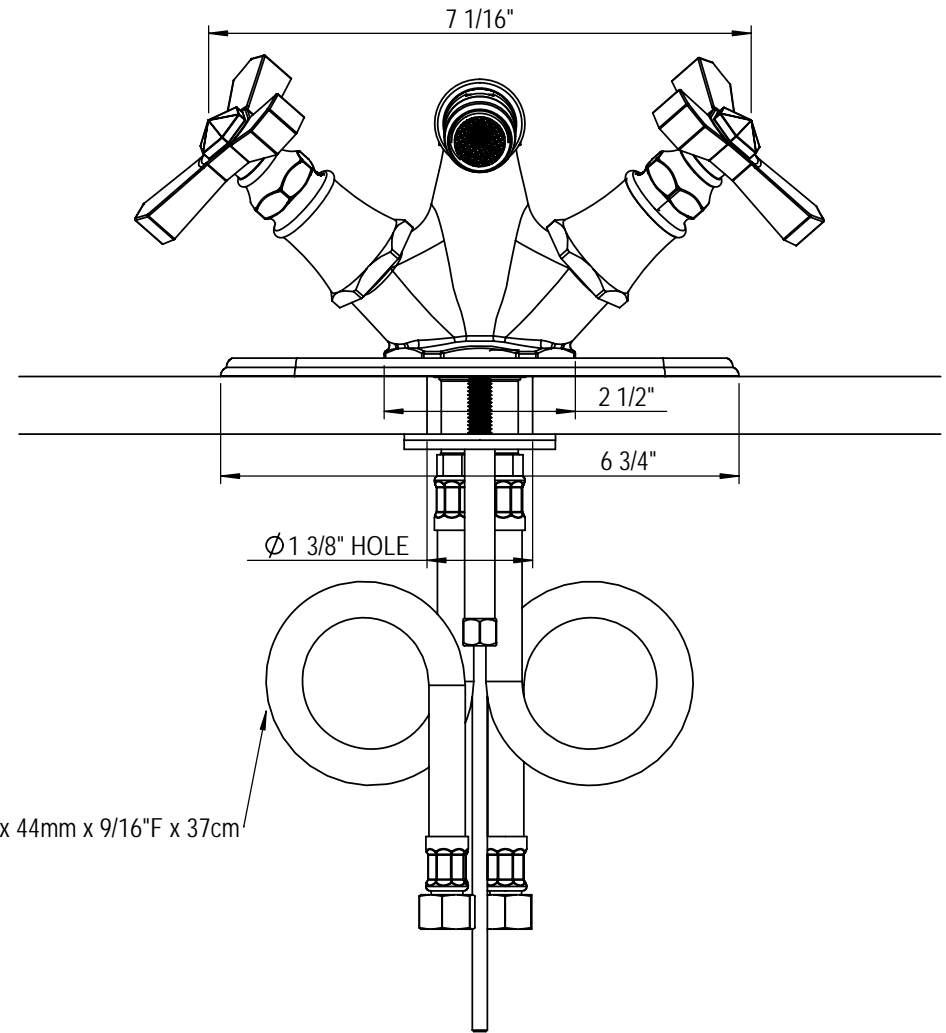

Single Hole Dual Handle Bidet with Pop-Up & 4" Cover Plate 6BRBHXC

TEL: 905-851-6781
FAX: 905-851-8031
TOLL FREE: 800-461-5901

the RUBINET FAUCET COMPANY

www.rubinet.com