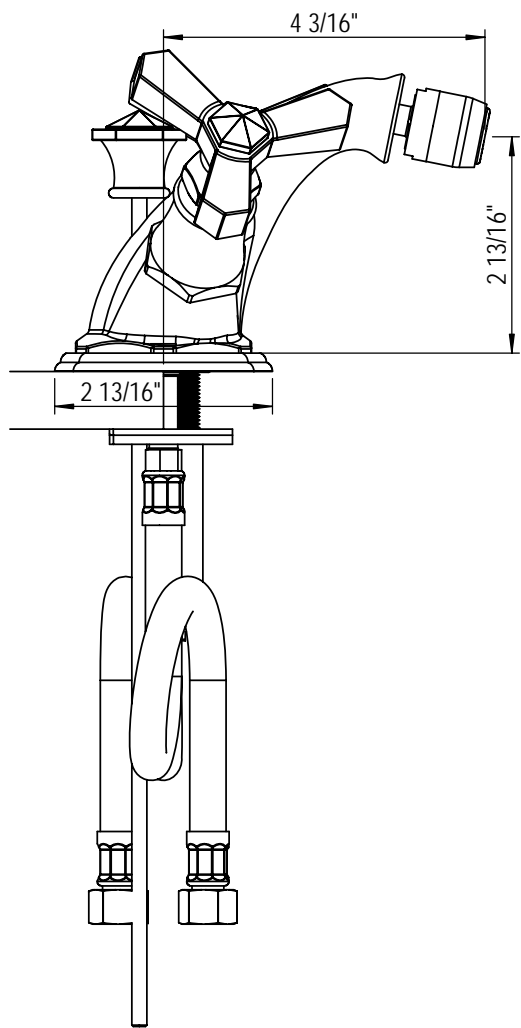

Single Hole Dual Handle Bidet with Pop-Up & 4" Cover Plate 6BRBHXC

TEL: 905-851-6781
FAX: 905-851-8031
TOLL FREE: 800-461-5901

the RUBINET FAUCET COMPANY

www.rubinet.com