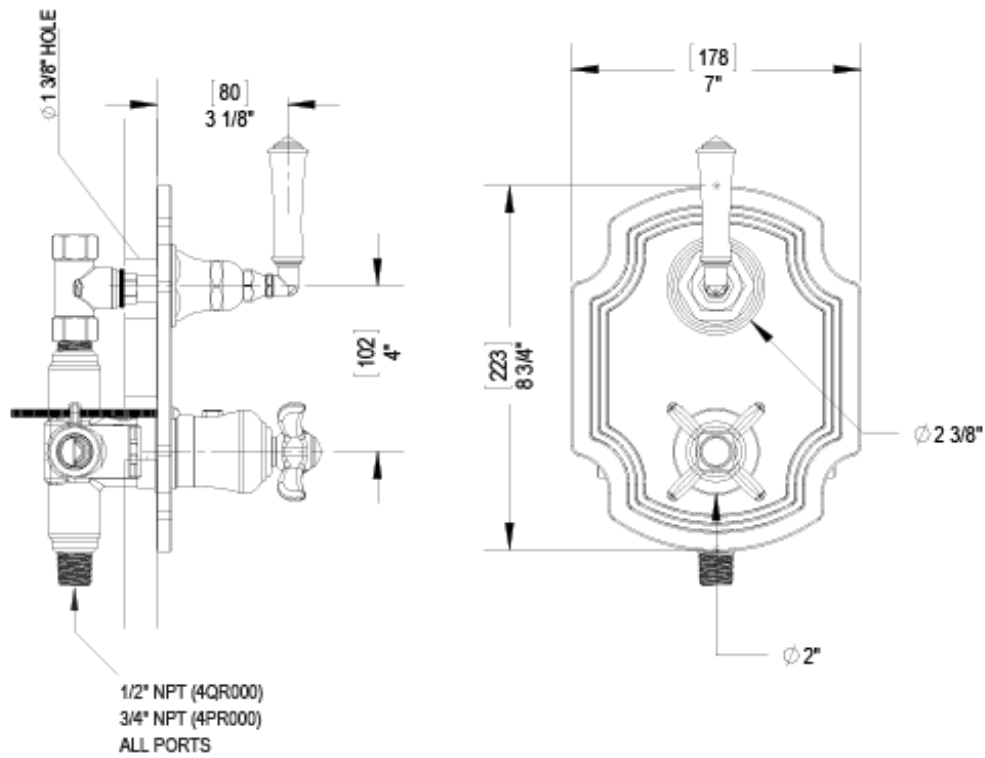

41RVCCHCH

Specifications

TEMPERATURE CONTROL VALVE WITH STOPS & VOLUME CONTROL, TRIM ONLY

VOLUME CONTROL VALVE TRIM ONLY

INTEGRAL SUPPLY WITH 1/2" NPT X 1/2" NPSM X 3" NIPPLE

8" SHOWER HEAD WITH WALL MOUNT 12" SHOWER ARM & FLANGE