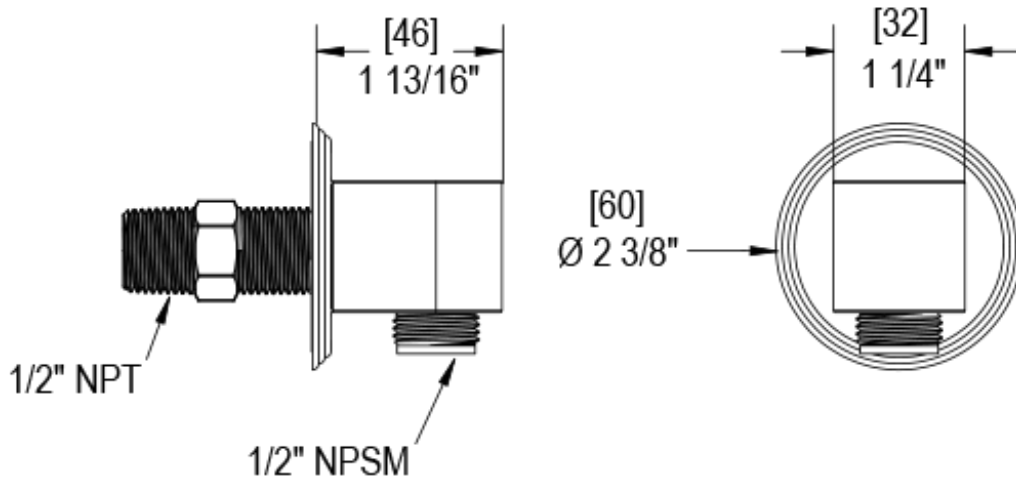

41RVCCHCH

Specifications

TEMPERATURE CONTROL VALVE WITH STOPS & VOLUME CONTROL, TRIM ONLY

VOLUME CONTROL VALVE TRIM ONLY

INTEGRAL SUPPLY WITH 1/2" NPT X 1/2" NPSM X 3" NIPPLE

8" SHOWER HEAD WITH WALL MOUNT 12" SHOWER ARM & FLANGE