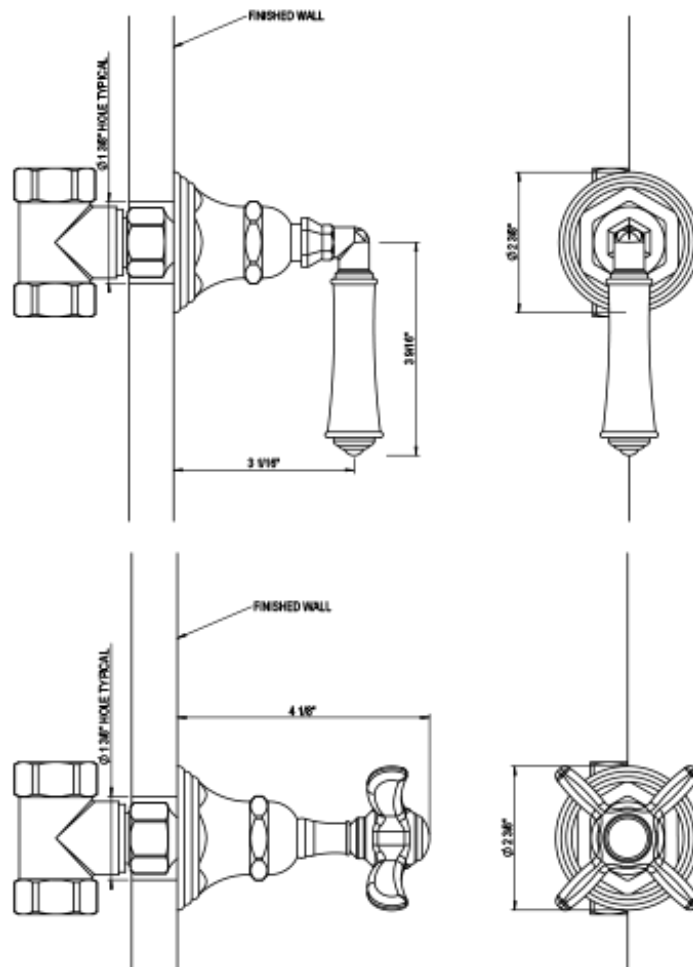

41RVCCHCH

Specifications

TEMPERATURE CONTROL VALVE WITH STOPS & VOLUME CONTROL, TRIM ONLY

VOLUME CONTROL VALVE TRIM ONLY

INTEGRAL SUPPLY WITH 1/2" NPT X 1/2" NPSM X 3" NIPPLE

8" SHOWER HEAD WITH WALL MOUNT 12" SHOWER ARM & FLANGE