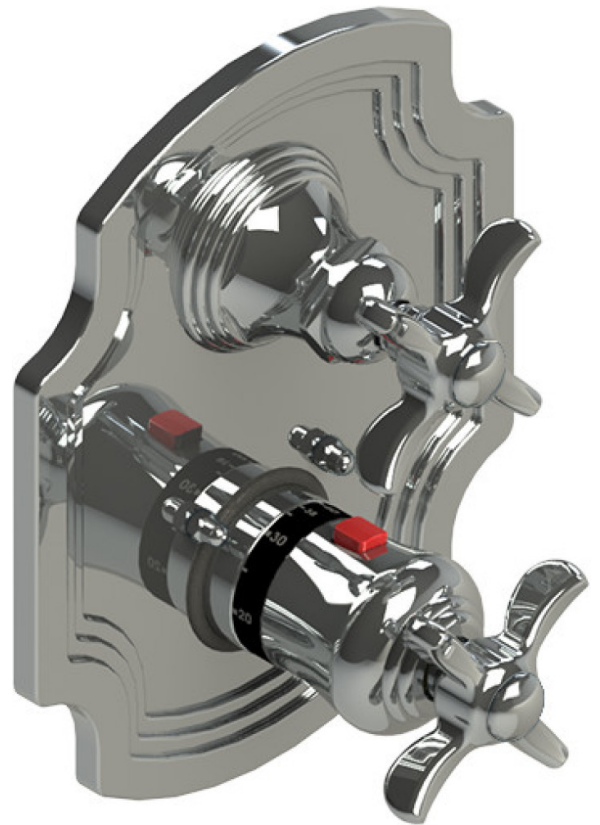

41RVCCHCH

Specifications

TEMPERATURE CONTROL VALVE WITH STOPS & VOLUME CONTROL, TRIM ONLY

VOLUME CONTROL VALVE TRIM ONLY

INTEGRAL SUPPLY WITH 1/2" NPT X 1/2" NPSM X 3" NIPPLE

8" SHOWER HEAD WITH WALL MOUNT 12" SHOWER ARM & FLANGE