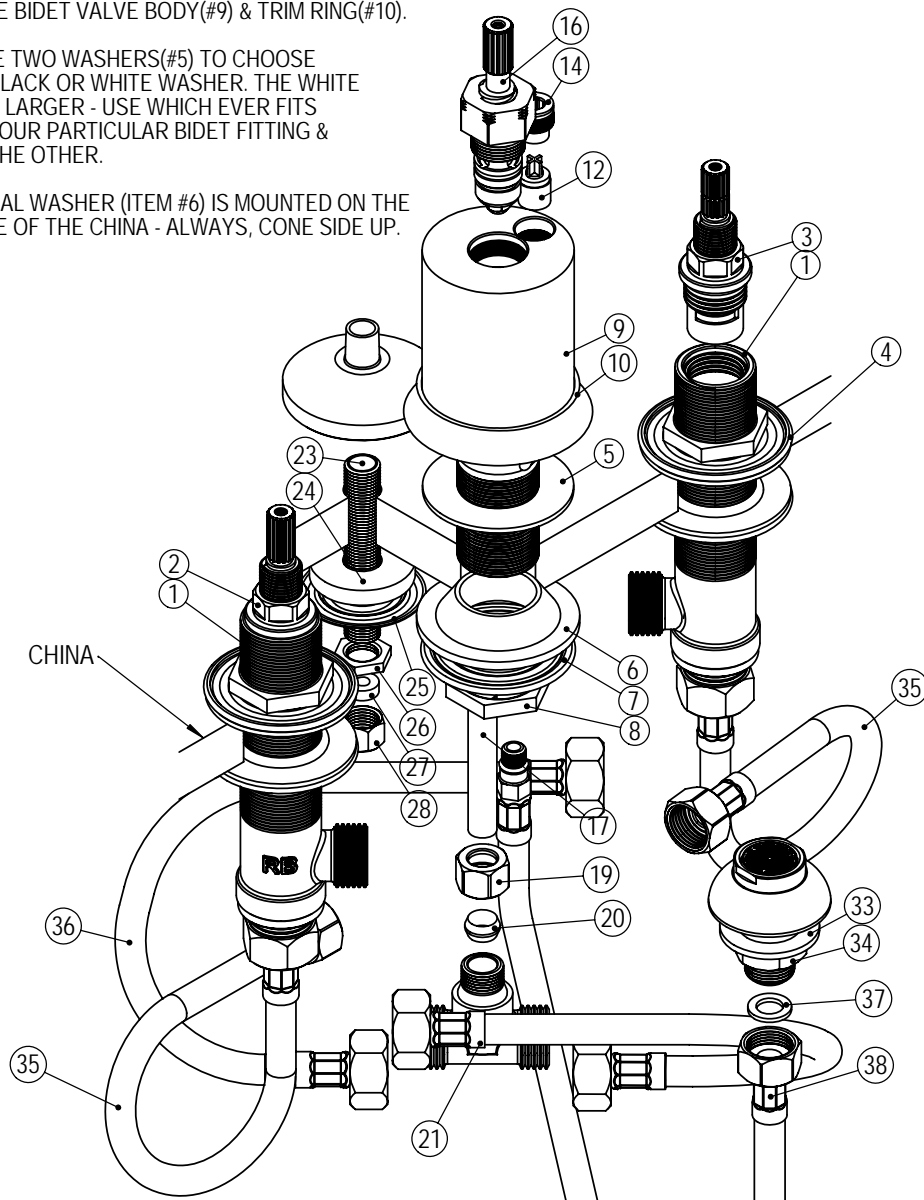

# Rough-In Three Valve Bidet 6CRBR000

**NOTE:**

ITEM #5 IS MOUNTED ON THE TOP SIDE OF THE CHINA BELOW THE BIDET VALVE BODY(#9) & TRIM RING(#10).

THERE ARE TWO WASHERS(#5) TO CHOOSE FROM - A BLACK OR WHITE WASHER. THE WHITE IS A LITTLE LARGER - USE WHICH EVER FITS BEST ON YOUR PARTICULAR BIDET FITTING & DISCARD THE OTHER.

THE CONICAL WASHER (ITEM #6) IS MOUNTED ON THE UNDERSIDE OF THE CHINA - ALWAYS, CONE SIDE UP.

ITEM NO.	QTY.	PART NO.	DESCRIPTION
1	2	9XVLBSR1B	Valve Body Deck 1/2"
2	1	9XVLCBW1B	Cartridge Ceramic (16) Hot
3	1	9XVLCBW2B	Ceramic Cartridge (16) Cold
4	1	9XVLMW1A	Valve Mounting Kit
5	1	9XVLMW1B	9XVLMW1A Rubber Washer
6	1	9XVLMW1C	9XVLMW1A Metal Washer
7	1	9XVLMW1D	9XVLMW1A Nut
8	1	9XVLMW1E	9XVLMW1A Washer
12	1	9XVLVBB1D	Bidet Valve Float
14	1	9XVLVBB1E	Bidet Valve Float Nut
16	1	9XVLCBB1A	Bidet Driver Cartridge
17	1	9XVLVBB1B	Bidet Valve Supply Tube
19	1	9XTEEBB1C	Nut 3/8" Compression
20	1	9XTEEBB1D	Ferrule 3/8" Compression
21	1	9XTEEBB1B	Bidet Tee 1/2"x1/2"x3/8"M
23	1	9XMNTBB2B	9XMNTBB2A Threaded Sleeve
24	1	9XMNTBB2C	9XMNTBB2A Foam Washer
25	1	9XMNTBB2D	9XMNTBB2A Metal Washer
26	1	9XMNTBB2E	9XMNTBB2A Tie Down Nut
27	1	9XMNTBB2F	9XMNTBB2A Packing Washer
28	1	9XMNTBB2G	9XMNTBB2A Packing Nut
33	1	9XMNTBB1B	9XMNTBB1A Washer
34	1	9XMNTBB1C	9XMNTBB1A Nut
35	2	9XFLTSW02	Flextube 1/2F x 3/8F x 11"
36	2	9XFLTB03	Flextube 1/2F x 1/2F x 30cm
37	1	9XWSH0003	Washer 3/8"
38	1	9XFLTB01	Flextube 8x1mm x 3/8"F x 60cm