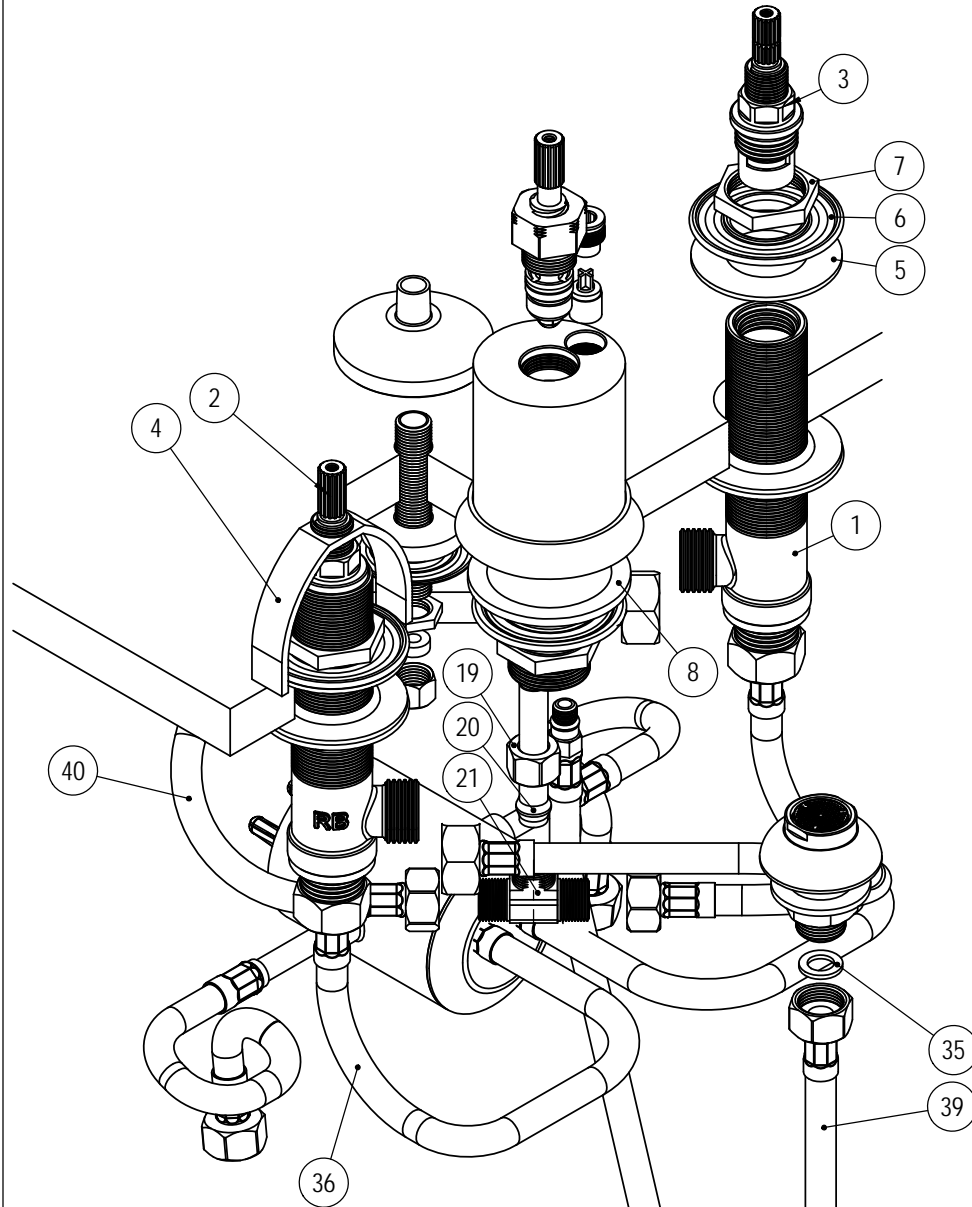

Rough-In 3 Valve PRBL Bidet 6DRBR000

9XINS006D

ITEM NO.	QTY	PART NO.	DESCRIPTION
1	2	9XVLBSR1B	Valve Body Deck 1/2"
2	1	9XVLC SW1B	Cartridge Ceramic (16) Hot
3	1	9XVLC SW2B	Ceramic Cartridge (16) Cold
4	1	9XVLM001B	Valve Mounting Guide
5	5	9XVLM SW1B	9XVLM SW1A Rubber Washer
6	5	9XVLM SW1C	9XVLM SW1A Metal Washer
7	5	9XVLM SW1D	9XVLM SW1A Nut
8	1	9XVLM BB1B	9XVLM BB1A Conical Washer
9	1	9YVLV BB1B	Bidet Valve Body
10	1	9YVLV BB1C	Bidet Valve Trim Ring
11	1	9XORN0009	O-RING MB 0178-05052
12	1	9XVVL BB1D	Bidet Valve Float
13	1	9XVVL BB1F	Gasket (RUBBER) 4 x 10 x 2 MM
14	1	9XVVL BB1E	Bidet Valve Float Nut
15	1	9XORN0008	O-RING MB 1.78 - 9.25 MM
16	1	9XVLC BB1A	Bidet Driver Cartridge
17	1	9XVVL BB1B	Bidet Valve Supply Tube
18	1	9XORN0007	O-RING MB 1.5 - 6.75 MM
19	1	9XTEE BB1C	Nut 3/8" Compression
20	1	9XTEE BB1D	Ferrule 3/8" Compression
21	1	9XTEE BB1M	Bidet Tee 3/8Mx3/8Mx3/8M
22	1	9YPUP FA1B	Flange Pop-Up Guide
23	1	9XMNT BB2B	9XMNT BB2A Threaded Sleeve
24	1	9XMNT BB2C	9XMNT BB2A Foam Washer
25	1	9XMNT BB2D	9XMNT BB2A Metal Washer
26	1	9XMNT BB2E	9XMNT BB2A Tie Down Nut
27	1	9XMNT BB2F	9XMNT BB2A Packing Washer
28	1	9XMNT BB2G	9XMNT BB2A Packing Nut
29	1	9XDSP001C	Washer (RUBBER) 15 x 21 x 3 MM
30	1	9YDSP001B	Bidet Douche Spray Body
31	1	9XDSP001B	Douche Spray Aerator Insert
32	1	9YAERSW3B	Aerator Shell STD.
33	1	9XMNT BB1B	9XMNT BB1A Washer
34	1	9XMNT BB1C	9XMNT BB1A Nut
35	1	9XWSH0003	Washer (Fiber) 9 x 14.5 x 1.5 MM
36	2	9XFLT BB02	Flextube 1/2F x 8x1mm x 12"
37	2	9XFLT SW01	Flextube 3/8F x 8.1MM x 11"
38	1	9YVLV BB2A	Bidet PRBL Valve Complete
39	1	9XFLT BB01	Flextube 8x1mm x 3/8"F x 60cm
40	2	9XFLT SW02	Flextube 1/2F x 3/8F x 11"

TEL: 905-851-6781
FAX: 905-851-8031
TOLL FREE: 800-461-5901

the RUBINET FAUCET COMPANY

www.rubinet.com