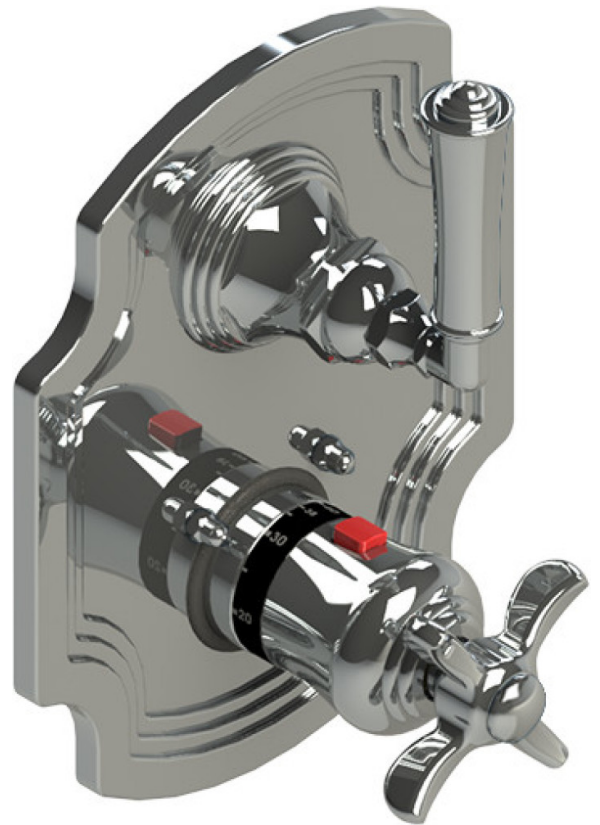

41RVLCHCH

Specifications

TEMPERATURE CONTROL VALVE WITH STOPS & VOLUME CONTROL, TRIM ONLY

VOLUME CONTROL VALVE TRIM ONLY

INTEGRAL SUPPLY WITH 1/2" NPT X 1/2" NPSM X 3" NIPPLE

8" SHOWER HEAD WITH WALL MOUNT 12" SHOWER ARM & FLANGE