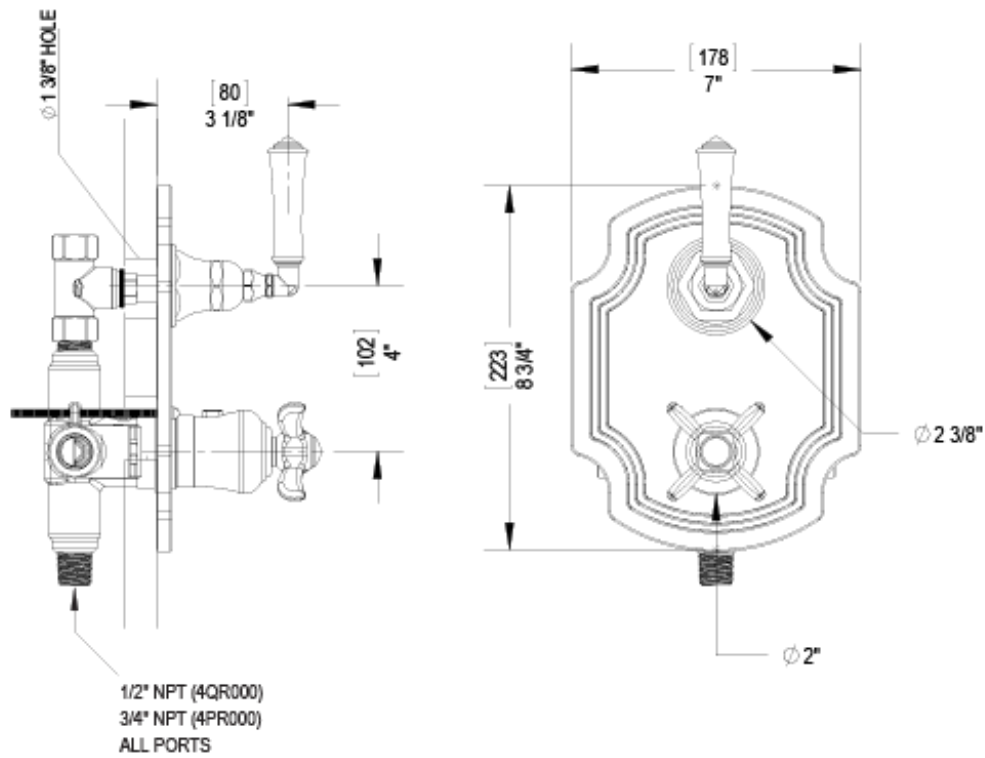

41RVLCHCH

Specifications

TEMPERATURE CONTROL VALVE WITH STOPS & VOLUME CONTROL, TRIM ONLY

VOLUME CONTROL VALVE TRIM ONLY

INTEGRAL SUPPLY WITH 1/2" NPT X 1/2" NPSM X 3" NIPPLE

8" SHOWER HEAD WITH WALL MOUNT 12" SHOWER ARM & FLANGE