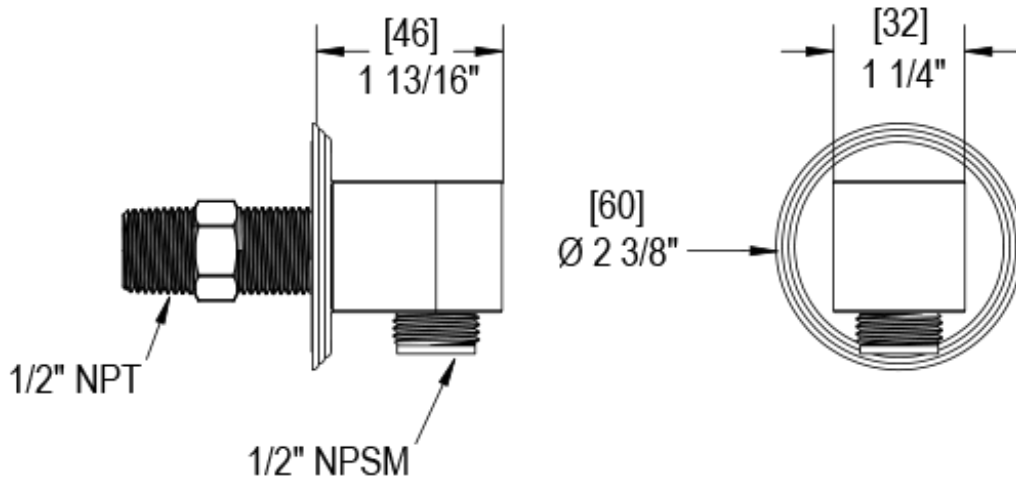

41RVLCHCH

Specifications

TEMPERATURE CONTROL VALVE WITH STOPS & VOLUME CONTROL, TRIM ONLY

VOLUME CONTROL VALVE TRIM ONLY

INTEGRAL SUPPLY WITH 1/2" NPT X 1/2" NPSM X 3" NIPPLE

8" SHOWER HEAD WITH WALL MOUNT 12" SHOWER ARM & FLANGE