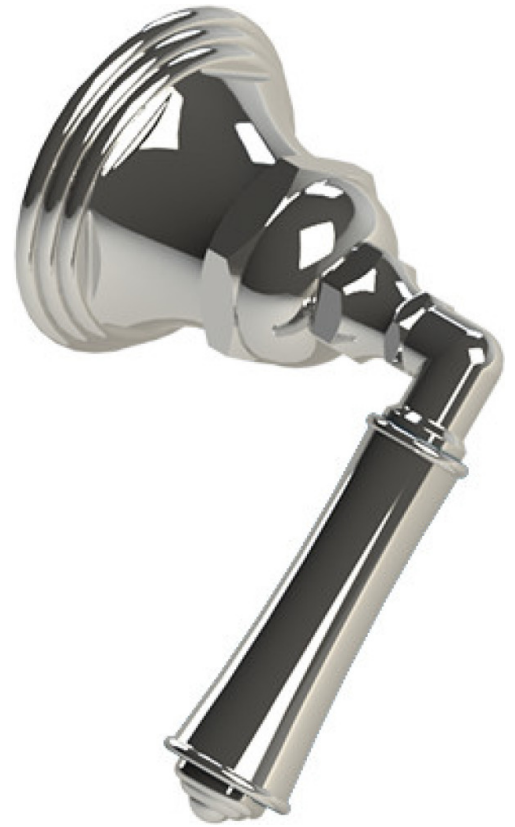

41RVLCHCH

Specifications

TEMPERATURE CONTROL VALVE WITH STOPS & VOLUME CONTROL, TRIM ONLY

VOLUME CONTROL VALVE TRIM ONLY

INTEGRAL SUPPLY WITH 1/2" NPT X 1/2" NPSM X 3" NIPPLE

8" SHOWER HEAD WITH WALL MOUNT 12" SHOWER ARM & FLANGE