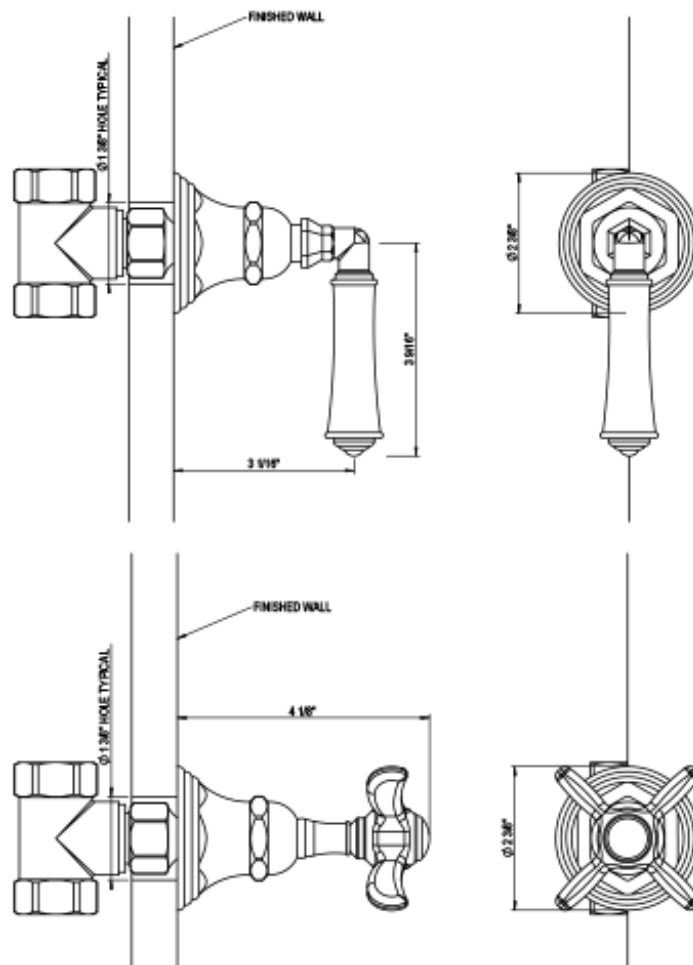

41RVLCHCH

Specifications

TEMPERATURE CONTROL VALVE WITH STOPS & VOLUME CONTROL, TRIM ONLY

VOLUME CONTROL VALVE TRIM ONLY

INTEGRAL SUPPLY WITH 1/2" NPT X 1/2" NPSM X 3" NIPPLE

8" SHOWER HEAD WITH WALL MOUNT 12" SHOWER ARM & FLANGE