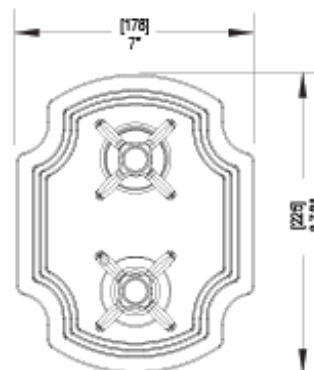

## Specifications

TEMPERATURE CONTROL VALVE WITH STOPS & TWO WAY DIVERTER WITH SHUT-OFF, TRIM ONLY

VOLUME CONTROL VALVE TRIM ONLY

WALL MOUNT BIDET & FOOT RINSE WITH DUAL FUNCTION SPRAY

INTEGRAL SUPPLY WITH 1/2" NPT X 1/2" NPSM X 3" NIPPLE

8" SHOWER HEAD WITH CEILING MOUNT 8" SHOWER ARM & FLANGE