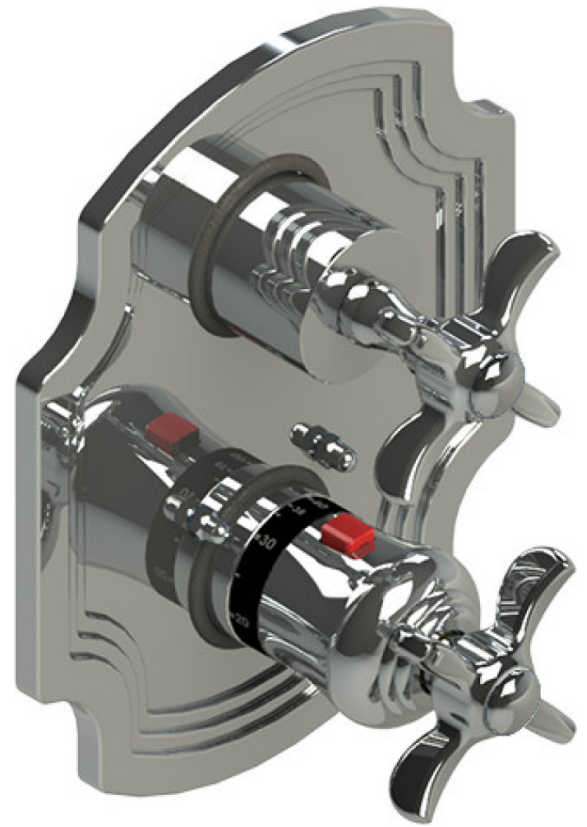

# 28RVCCHCH

## Specifications

TEMPERATURE CONTROL VALVE WITH STOPS & TWO WAY DIVERTER WITH SHUT-OFF, TRIM ONLY

VOLUME CONTROL VALVE TRIM ONLY

WALL MOUNT BIDET & FOOT RINSE WITH DUAL FUNCTION SPRAY

INTEGRAL SUPPLY WITH 1/2" NPT X 1/2" NPSM X 3" NIPPLE

8" SHOWER HEAD WITH CEILING MOUNT 8" SHOWER ARM & FLANGE