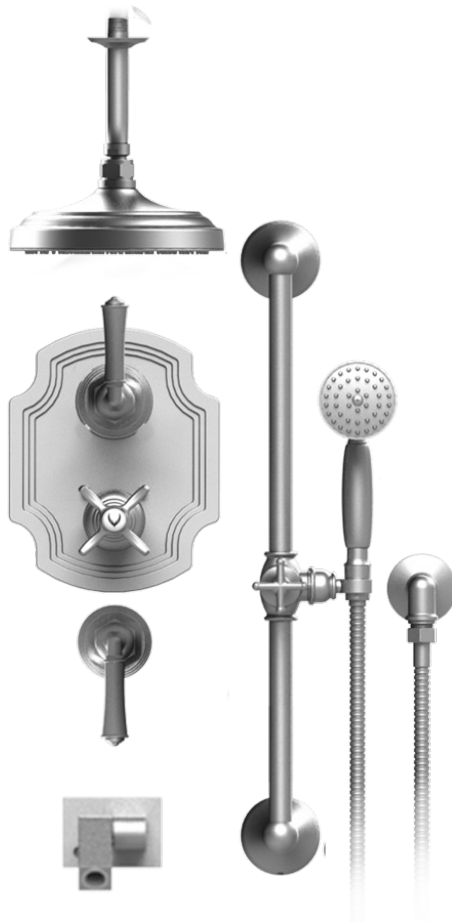

# 28RVCCHCH

## Specifications

TEMPERATURE CONTROL VALVE WITH STOPS & TWO WAY DIVERTER WITH SHUT-OFF, TRIM ONLY

VOLUME CONTROL VALVE TRIM ONLY

WALL MOUNT BIDET & FOOT RINSE WITH DUAL FUNCTION SPRAY

INTEGRAL SUPPLY WITH 1/2" NPT X 1/2" NPSM X 3" NIPPLE

8" SHOWER HEAD WITH CEILING MOUNT 8" SHOWER ARM & FLANGE