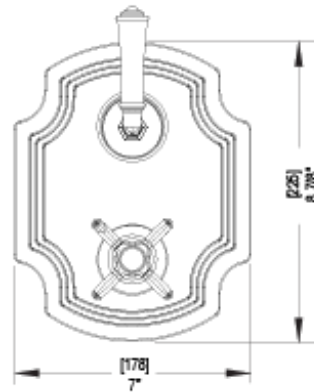

## Specifications

TEMPERATURE CONTROL VALVE WITH STOPS & TWO WAY DIVERTER WITH SHUT-OFF, TRIM ONLY

VOLUME CONTROL VALVE TRIM ONLY

WALL MOUNT BIDET & FOOT RINSE WITH DUAL FUNCTION SPRAY

INTEGRAL SUPPLY WITH 1/2" NPT X 1/2" NPSM X 3" NIPPLE

8" SHOWER HEAD WITH CEILING MOUNT 8" SHOWER ARM & FLANGE