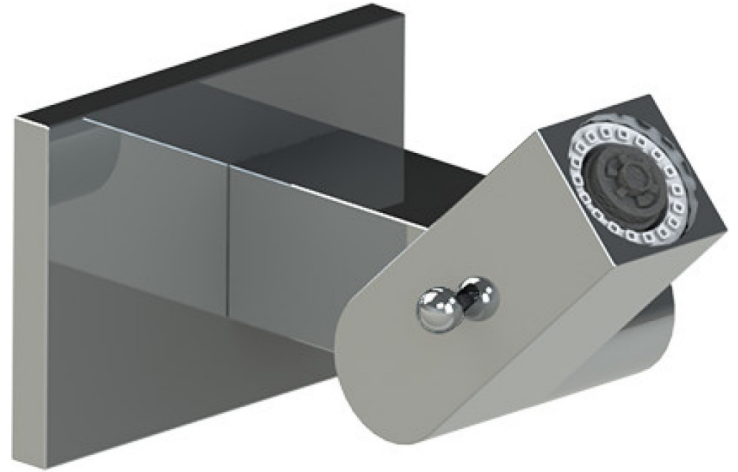

## Specifications

TEMPERATURE CONTROL VALVE WITH STOPS & TWO WAY DIVERTER WITH SHUT-OFF, TRIM ONLY

VOLUME CONTROL VALVE TRIM ONLY

WALL MOUNT BIDET & FOOT RINSE WITH DUAL FUNCTION SPRAY

INTEGRAL SUPPLY WITH 1/2" NPT X 1/2" NPSM X 3" NIPPLE

8" SHOWER HEAD WITH CEILING MOUNT 8" SHOWER ARM & FLANGE