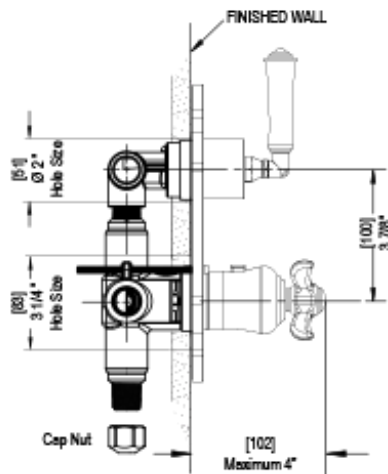

# 28RVCCHCH

## Specifications

TEMPERATURE CONTROL VALVE WITH STOPS & TWO WAY DIVERTER WITH SHUT-OFF, TRIM ONLY

VOLUME CONTROL VALVE TRIM ONLY

WALL MOUNT BIDET & FOOT RINSE WITH DUAL FUNCTION SPRAY

INTEGRAL SUPPLY WITH 1/2" NPT X 1/2" NPSM X 3" NIPPLE

8" SHOWER HEAD WITH CEILING MOUNT 8" SHOWER ARM & FLANGE