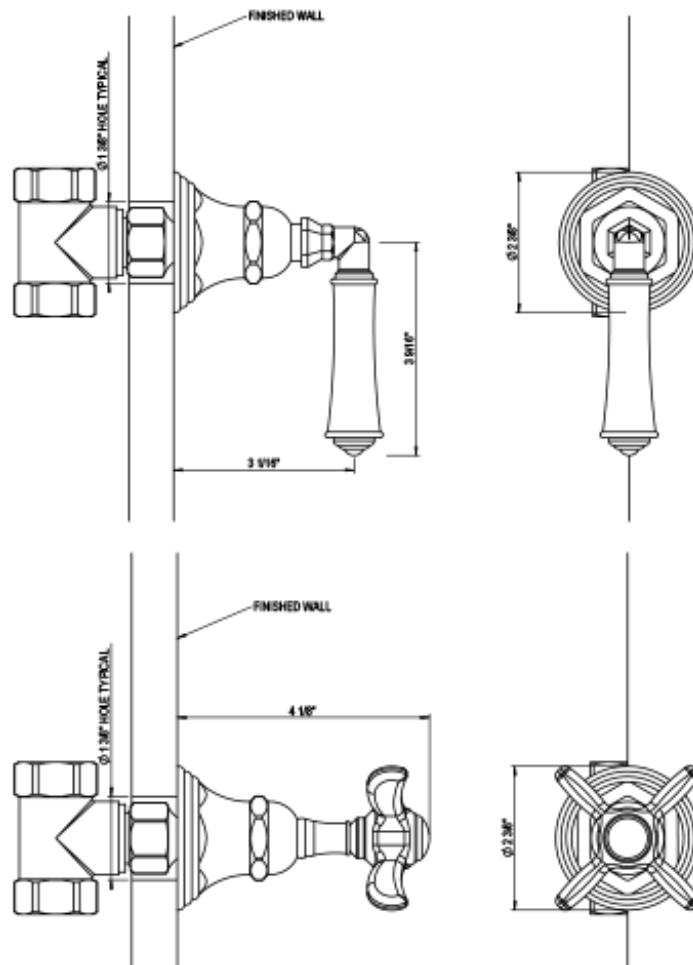

## Specifications

TEMPERATURE CONTROL VALVE WITH STOPS & TWO WAY DIVERTER WITH SHUT-OFF, TRIM ONLY

VOLUME CONTROL VALVE TRIM ONLY

WALL MOUNT BIDET & FOOT RINSE WITH DUAL FUNCTION SPRAY

INTEGRAL SUPPLY WITH 1/2" NPT X 1/2" NPSM X 3" NIPPLE

8" SHOWER HEAD WITH CEILING MOUNT 8" SHOWER ARM & FLANGE