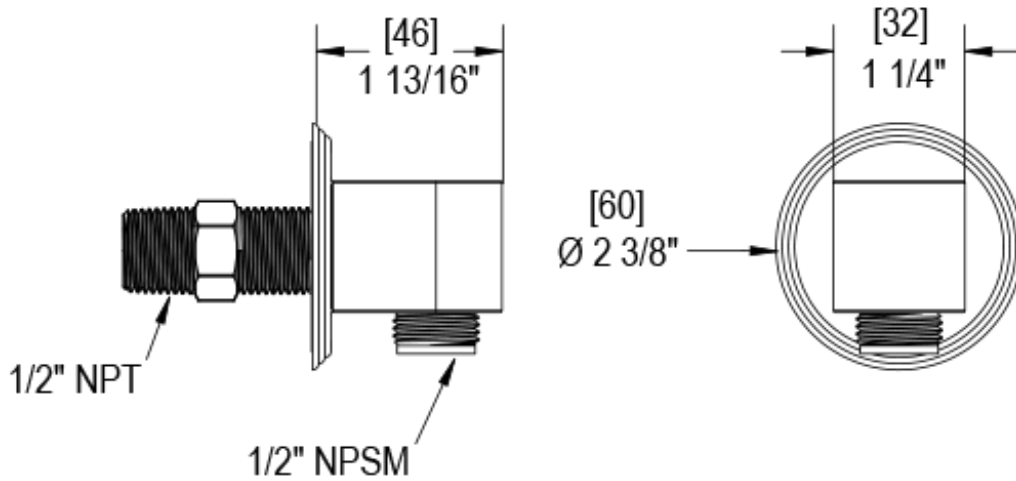

## Specifications

TEMPERATURE CONTROL VALVE WITH STOPS & TWO WAY DIVERTER WITH SHUT-OFF, TRIM ONLY

VOLUME CONTROL VALVE TRIM ONLY

WALL MOUNT BIDET & FOOT RINSE WITH DUAL FUNCTION SPRAY

INTEGRAL SUPPLY WITH 1/2" NPT X 1/2" NPSM X 3" NIPPLE

8" SHOWER HEAD WITH CEILING MOUNT 8" SHOWER ARM & FLANGE