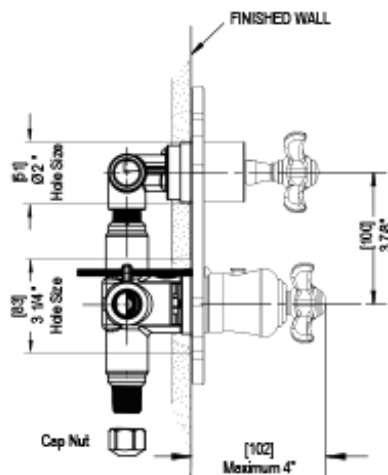

# 28RVCCHCH

## Specifications

TEMPERATURE CONTROL VALVE WITH STOPS & TWO WAY DIVERTER WITH SHUT-OFF, TRIM ONLY

VOLUME CONTROL VALVE TRIM ONLY

WALL MOUNT BIDET & FOOT RINSE WITH DUAL FUNCTION SPRAY

INTEGRAL SUPPLY WITH 1/2" NPT X 1/2" NPSM X 3" NIPPLE

8" SHOWER HEAD WITH CEILING MOUNT 8" SHOWER ARM & FLANGE