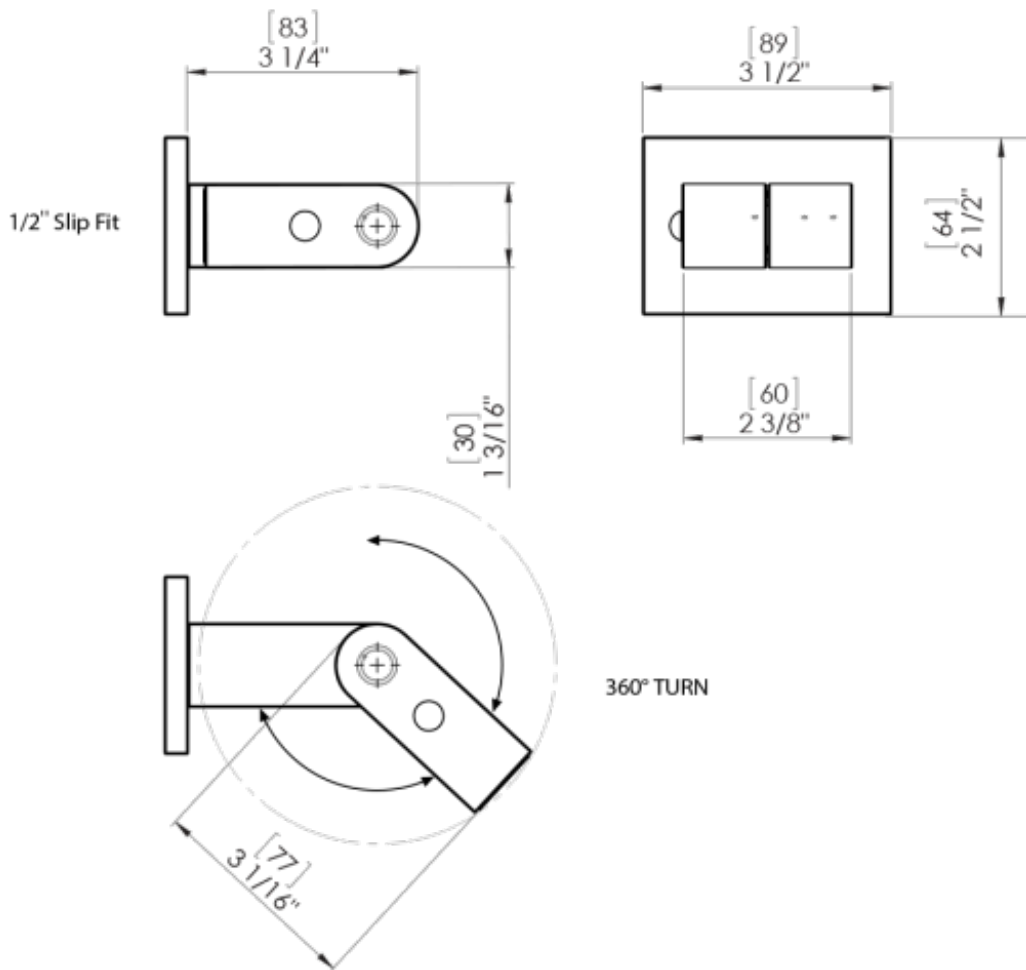

## Specifications

TEMPERATURE CONTROL VALVE WITH STOPS & TWO WAY DIVERTER WITH SHUT-OFF, TRIM ONLY

VOLUME CONTROL VALVE TRIM ONLY

WALL MOUNT BIDET & FOOT RINSE WITH DUAL FUNCTION SPRAY

INTEGRAL SUPPLY WITH 1/2" NPT X 1/2" NPSM X 3" NIPPLE

8" SHOWER HEAD WITH CEILING MOUNT 8" SHOWER ARM & FLANGE