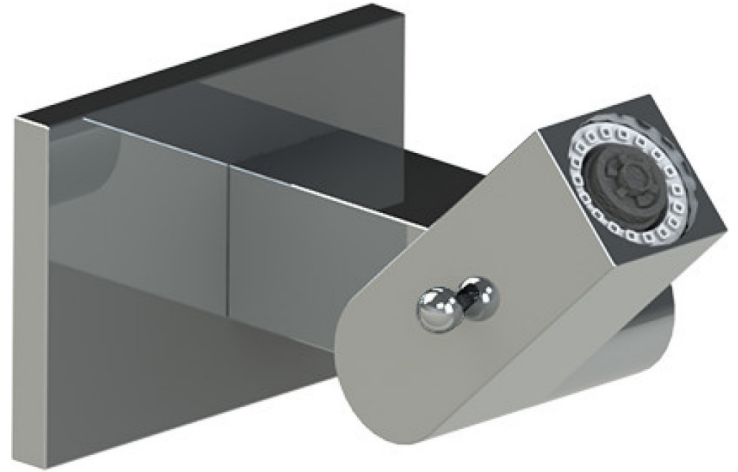

27RVLCHCH

Specifications

TEMPERATURE CONTROL VALVE WITH STOPS & TWO WAY DIVERTER WITH SHUT-OFF, TRIM ONLY

VOLUME CONTROL VALVE TRIM ONLY

WALL MOUNT BIDET & FOOT RINSE WITH DUAL FUNCTION SPRAY

INTEGRAL SUPPLY WITH 1/2" NPT X 1/2" NPSM X 3" NIPPLE

8" SHOWER HEAD WITH WALL MOUNT 12" SHOWER ARM & FLANGE