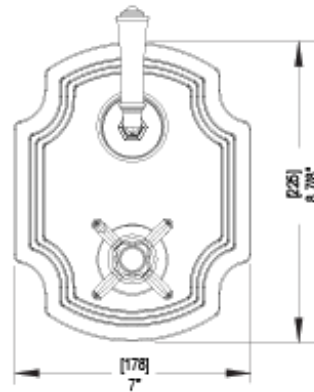

27RVLCHCH

Specifications

TEMPERATURE CONTROL VALVE WITH STOPS & TWO WAY DIVERTER WITH SHUT-OFF, TRIM ONLY

VOLUME CONTROL VALVE TRIM ONLY

WALL MOUNT BIDET & FOOT RINSE WITH DUAL FUNCTION SPRAY

INTEGRAL SUPPLY WITH 1/2" NPT X 1/2" NPSM X 3" NIPPLE

8" SHOWER HEAD WITH WALL MOUNT 12" SHOWER ARM & FLANGE