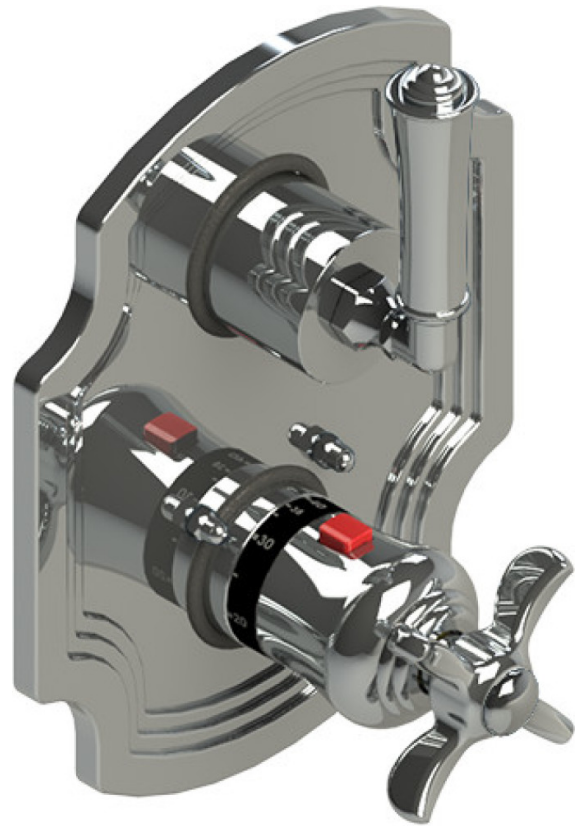

27RVLCHCH

Specifications

TEMPERATURE CONTROL VALVE WITH STOPS & TWO WAY DIVERTER WITH SHUT-OFF, TRIM ONLY

VOLUME CONTROL VALVE TRIM ONLY

WALL MOUNT BIDET & FOOT RINSE WITH DUAL FUNCTION SPRAY

INTEGRAL SUPPLY WITH 1/2" NPT X 1/2" NPSM X 3" NIPPLE

8" SHOWER HEAD WITH WALL MOUNT 12" SHOWER ARM & FLANGE