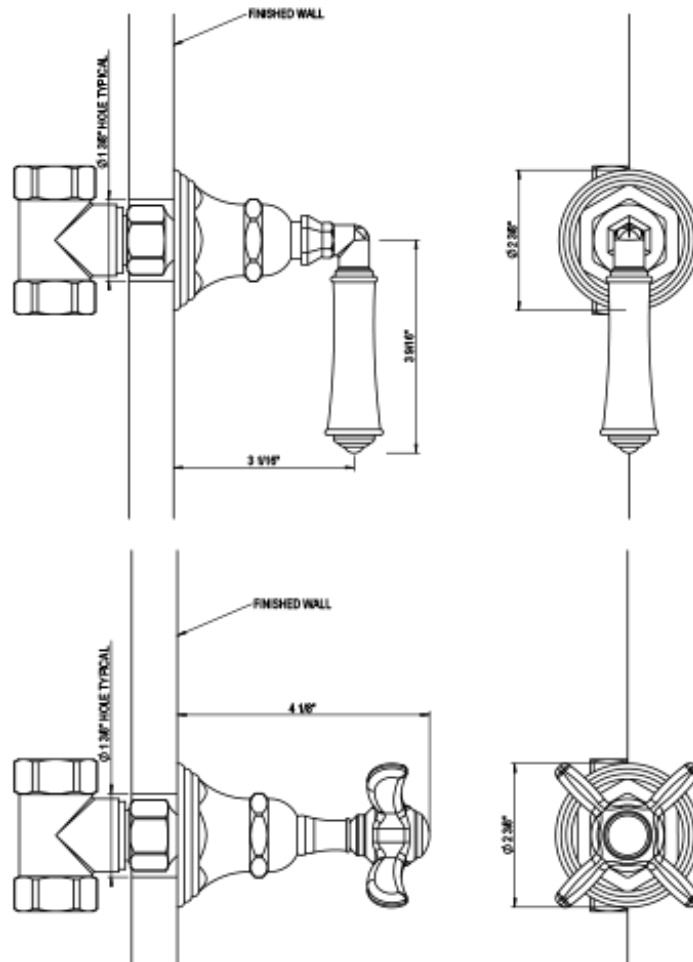

27RVLCHCH

Specifications

TEMPERATURE CONTROL VALVE WITH STOPS & TWO WAY DIVERTER WITH SHUT-OFF, TRIM ONLY

VOLUME CONTROL VALVE TRIM ONLY

WALL MOUNT BIDET & FOOT RINSE WITH DUAL FUNCTION SPRAY

INTEGRAL SUPPLY WITH 1/2" NPT X 1/2" NPSM X 3" NIPPLE

8" SHOWER HEAD WITH WALL MOUNT 12" SHOWER ARM & FLANGE