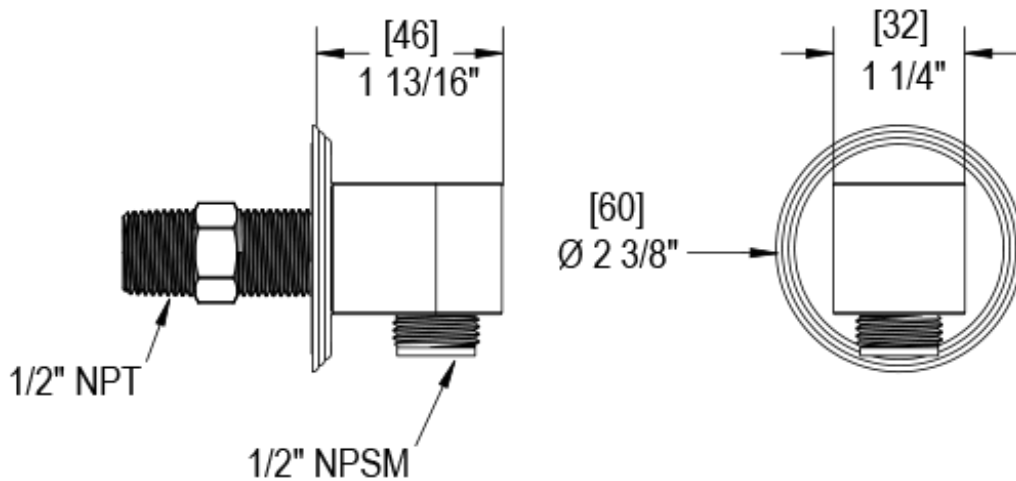

27RVLCHCH

Specifications

TEMPERATURE CONTROL VALVE WITH STOPS & TWO WAY DIVERTER WITH SHUT-OFF, TRIM ONLY

VOLUME CONTROL VALVE TRIM ONLY

WALL MOUNT BIDET & FOOT RINSE WITH DUAL FUNCTION SPRAY

INTEGRAL SUPPLY WITH 1/2" NPT X 1/2" NPSM X 3" NIPPLE

8" SHOWER HEAD WITH WALL MOUNT 12" SHOWER ARM & FLANGE