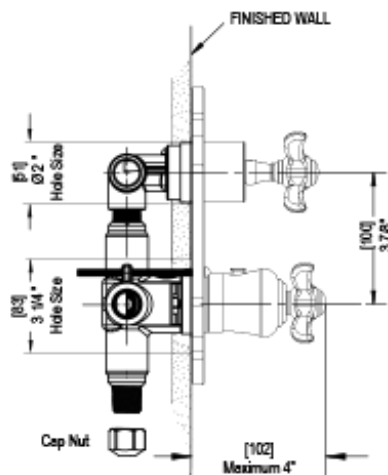

27RVLCHCH

Specifications

TEMPERATURE CONTROL VALVE WITH STOPS & TWO WAY DIVERTER WITH SHUT-OFF, TRIM ONLY

VOLUME CONTROL VALVE TRIM ONLY

WALL MOUNT BIDET & FOOT RINSE WITH DUAL FUNCTION SPRAY

INTEGRAL SUPPLY WITH 1/2" NPT X 1/2" NPSM X 3" NIPPLE

8" SHOWER HEAD WITH WALL MOUNT 12" SHOWER ARM & FLANGE