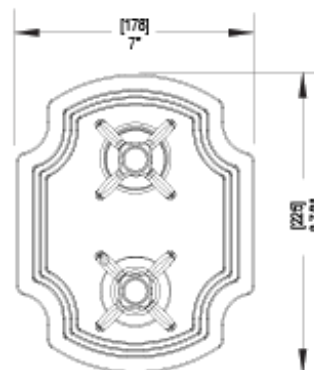

27RVLCHCH

Specifications

TEMPERATURE CONTROL VALVE WITH STOPS & TWO WAY DIVERTER WITH SHUT-OFF, TRIM ONLY

VOLUME CONTROL VALVE TRIM ONLY

WALL MOUNT BIDET & FOOT RINSE WITH DUAL FUNCTION SPRAY

INTEGRAL SUPPLY WITH 1/2" NPT X 1/2" NPSM X 3" NIPPLE

8" SHOWER HEAD WITH WALL MOUNT 12" SHOWER ARM & FLANGE