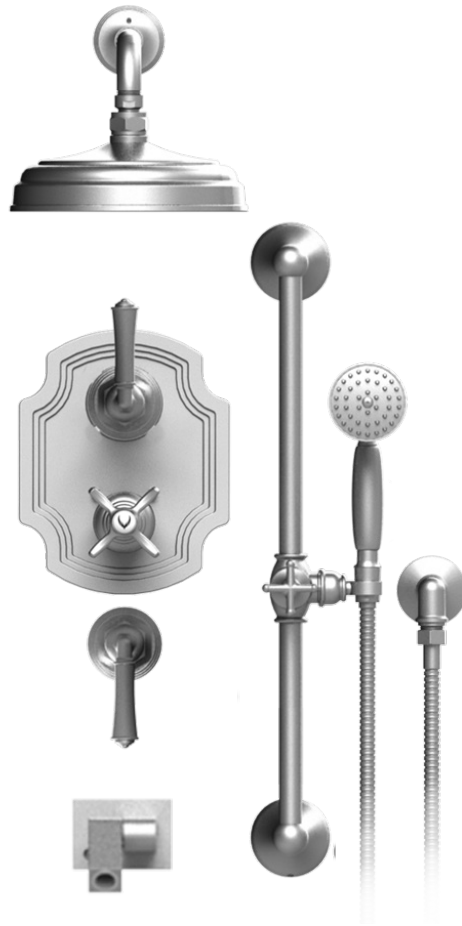

27RVLCHCH

Specifications

TEMPERATURE CONTROL VALVE WITH STOPS & TWO WAY DIVERTER WITH SHUT-OFF, TRIM ONLY

VOLUME CONTROL VALVE TRIM ONLY

WALL MOUNT BIDET & FOOT RINSE WITH DUAL FUNCTION SPRAY

INTEGRAL SUPPLY WITH 1/2" NPT X 1/2" NPSM X 3" NIPPLE

8" SHOWER HEAD WITH WALL MOUNT 12" SHOWER ARM & FLANGE