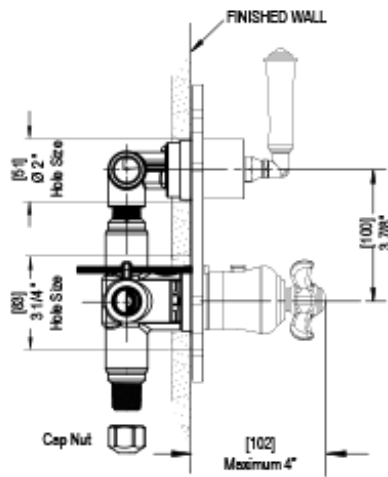

27RVLCHCH

Specifications

TEMPERATURE CONTROL VALVE WITH STOPS & TWO WAY DIVERTER WITH SHUT-OFF, TRIM ONLY

VOLUME CONTROL VALVE TRIM ONLY

WALL MOUNT BIDET & FOOT RINSE WITH DUAL FUNCTION SPRAY

INTEGRAL SUPPLY WITH 1/2" NPT X 1/2" NPSM X 3" NIPPLE

8" SHOWER HEAD WITH WALL MOUNT 12" SHOWER ARM & FLANGE