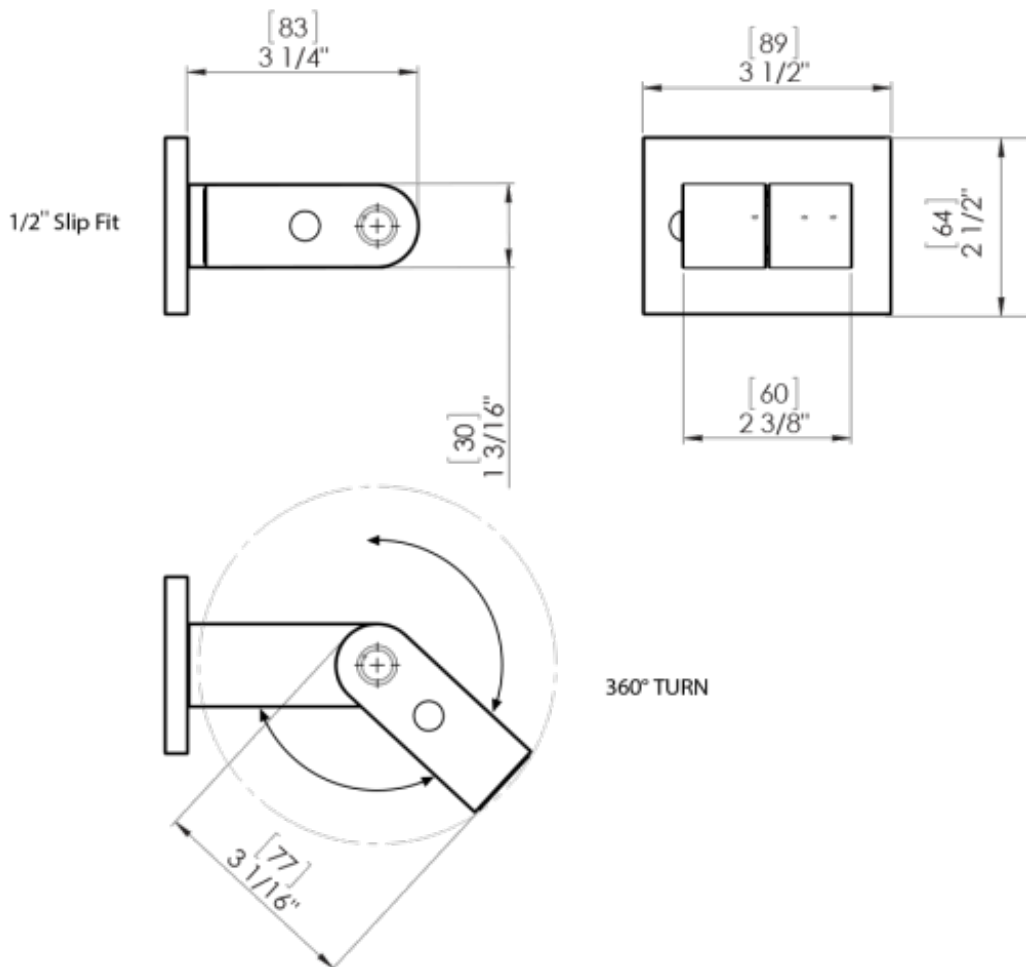

27RVLCHCH

Specifications

TEMPERATURE CONTROL VALVE WITH STOPS & TWO WAY DIVERTER WITH SHUT-OFF, TRIM ONLY

VOLUME CONTROL VALVE TRIM ONLY

WALL MOUNT BIDET & FOOT RINSE WITH DUAL FUNCTION SPRAY

INTEGRAL SUPPLY WITH 1/2" NPT X 1/2" NPSM X 3" NIPPLE

8" SHOWER HEAD WITH WALL MOUNT 12" SHOWER ARM & FLANGE