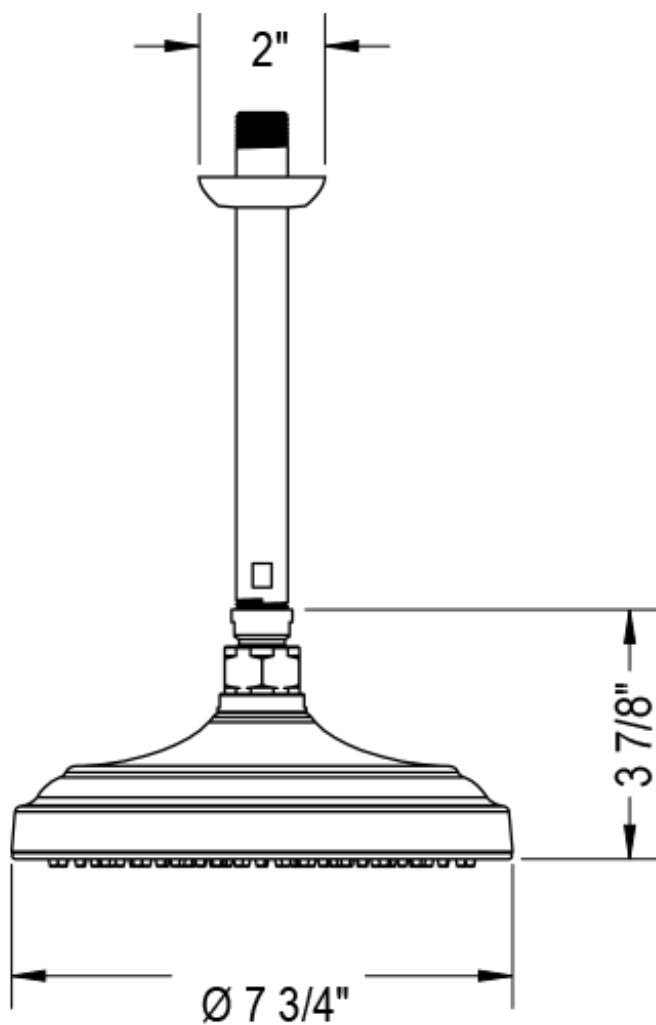

## Specifications

THREE WAY DIVERTER WITH SHUT-OFFS IN BETWEEN FUNCTIONS, TRIM ONLY

INTEGRAL SUPPLY WITH 1/2" NPT X 1/2" NPSM X 3" NIPPLE

WALL MOUNT TUB SPOUT. 1/2" SLIP FIT

8" SHOWER HEAD WITH CEILING MOUNT 8" SHOWER ARM & FLANGE

TEMPERATURE CONTROL VALVE WITH STOPS, TRIM ONLY