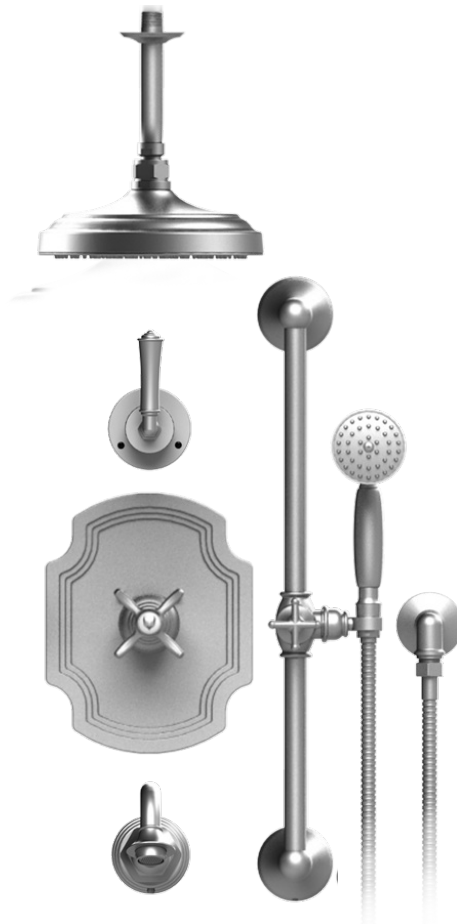

# 25RVCCHCH

## Specifications

THREE WAY DIVERTER WITH SHUT-OFFS IN BETWEEN FUNCTIONS, TRIM ONLY

INTEGRAL SUPPLY WITH 1/2" NPT X 1/2" NPSM X 3" NIPPLE

WALL MOUNT TUB SPOUT. 1/2" SLIP FIT

8" SHOWER HEAD WITH CEILING MOUNT 8" SHOWER ARM & FLANGE

TEMPERATURE CONTROL VALVE WITH STOPS, TRIM ONLY