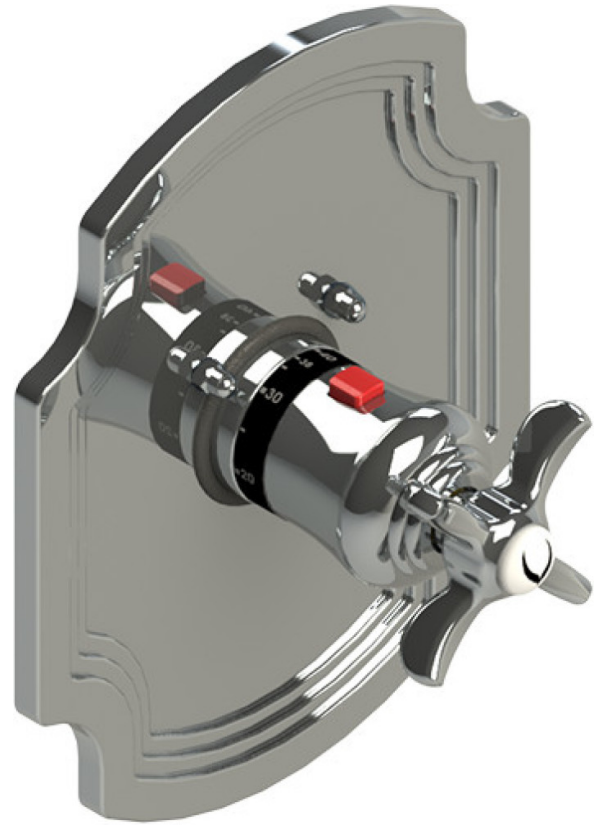

# 25RVCCHCH

## Specifications

THREE WAY DIVERTER WITH SHUT-OFFS IN BETWEEN FUNCTIONS, TRIM ONLY

INTEGRAL SUPPLY WITH 1/2" NPT X 1/2" NPSM X 3" NIPPLE

WALL MOUNT TUB SPOUT. 1/2" SLIP FIT

8" SHOWER HEAD WITH CEILING MOUNT 8" SHOWER ARM & FLANGE

TEMPERATURE CONTROL VALVE WITH STOPS, TRIM ONLY