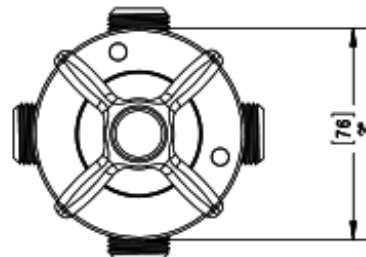

## Specifications

THREE WAY DIVERTER WITH SHUT-OFFS IN BETWEEN FUNCTIONS, TRIM ONLY

INTEGRAL SUPPLY WITH 1/2" NPT X 1/2" NPSM X 3" NIPPLE

WALL MOUNT TUB SPOUT. 1/2" SLIP FIT

8" SHOWER HEAD WITH CEILING MOUNT 8" SHOWER ARM & FLANGE

TEMPERATURE CONTROL VALVE WITH STOPS, TRIM ONLY