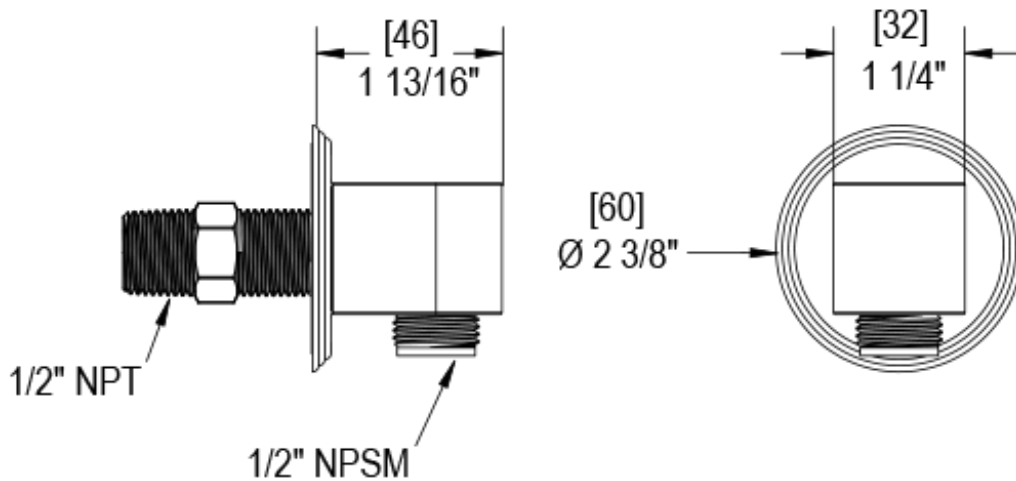

## Specifications

THREE WAY DIVERTER WITH SHUT-OFFS IN BETWEEN FUNCTIONS, TRIM ONLY

INTEGRAL SUPPLY WITH 1/2" NPT X 1/2" NPSM X 3" NIPPLE

WALL MOUNT TUB SPOUT. 1/2" SLIP FIT

8" SHOWER HEAD WITH CEILING MOUNT 8" SHOWER ARM & FLANGE

TEMPERATURE CONTROL VALVE WITH STOPS, TRIM ONLY