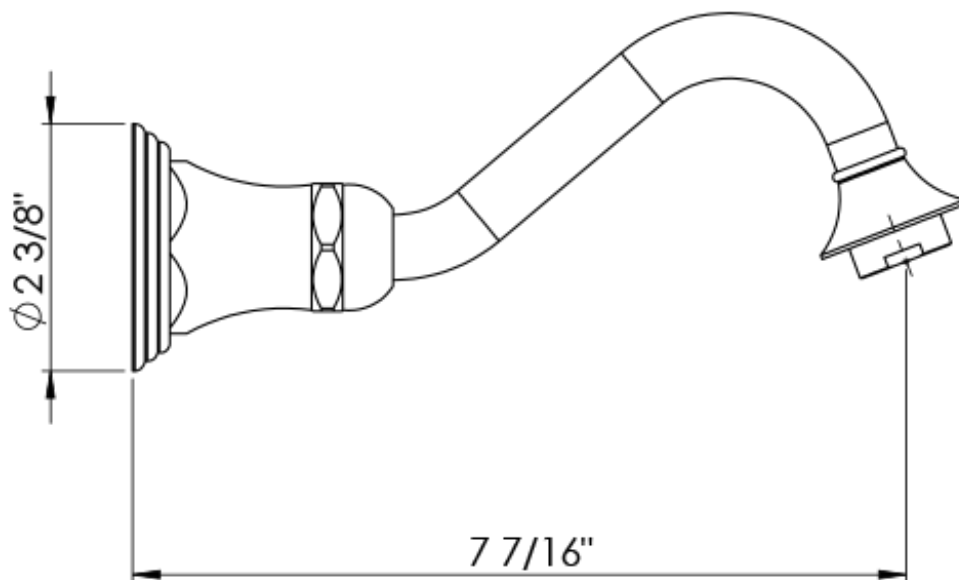

## Specifications

THREE WAY DIVERTER WITH SHUT-OFFS IN BETWEEN FUNCTIONS, TRIM ONLY

INTEGRAL SUPPLY WITH 1/2" NPT X 1/2" NPSM X 3" NIPPLE

WALL MOUNT TUB SPOUT. 1/2" SLIP FIT

8" SHOWER HEAD WITH CEILING MOUNT 8" SHOWER ARM & FLANGE

TEMPERATURE CONTROL VALVE WITH STOPS, TRIM ONLY