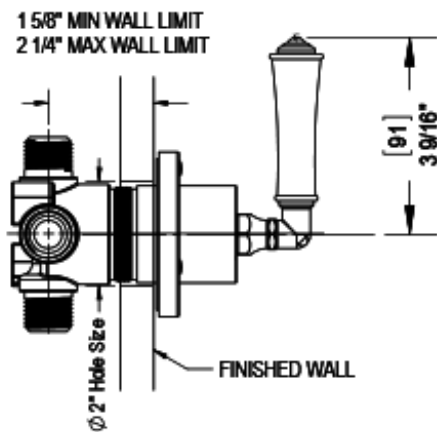

## Specifications

THREE WAY DIVERTER WITH SHUT-OFFS IN BETWEEN FUNCTIONS, TRIM ONLY

INTEGRAL SUPPLY WITH 1/2" NPT X 1/2" NPSM X 3" NIPPLE

WALL MOUNT TUB SPOUT. 1/2" SLIP FIT

8" SHOWER HEAD WITH CEILING MOUNT 8" SHOWER ARM & FLANGE

TEMPERATURE CONTROL VALVE WITH STOPS, TRIM ONLY