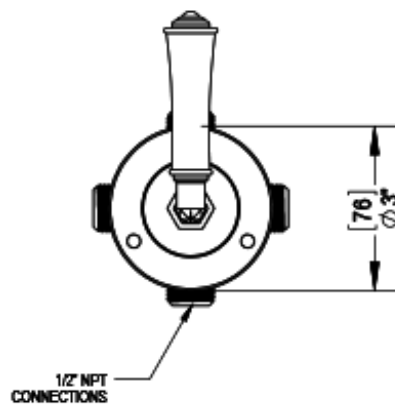

## Specifications

THREE WAY DIVERTER WITH SHUT-OFFS IN BETWEEN FUNCTIONS, TRIM ONLY

INTEGRAL SUPPLY WITH 1/2" NPT X 1/2" NPSM X 3" NIPPLE

WALL MOUNT TUB SPOUT. 1/2" SLIP FIT

8" SHOWER HEAD WITH CEILING MOUNT 8" SHOWER ARM & FLANGE

TEMPERATURE CONTROL VALVE WITH STOPS, TRIM ONLY