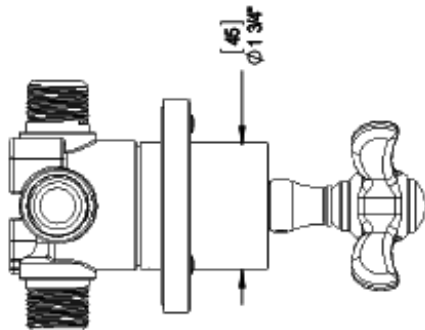

## Specifications

THREE WAY DIVERTER WITH SHUT-OFFS IN BETWEEN FUNCTIONS, TRIM ONLY

INTEGRAL SUPPLY WITH 1/2" NPT X 1/2" NPSM X 3" NIPPLE

WALL MOUNT TUB SPOUT. 1/2" SLIP FIT

8" SHOWER HEAD WITH CEILING MOUNT 8" SHOWER ARM & FLANGE

TEMPERATURE CONTROL VALVE WITH STOPS, TRIM ONLY