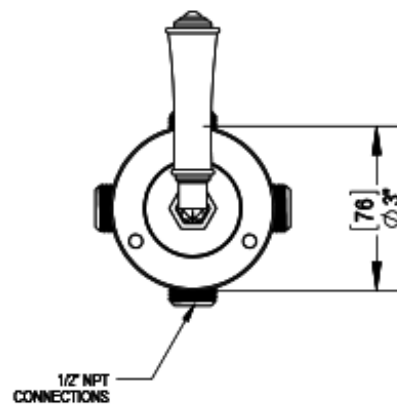

# 25RVLCHCH Specifications

THREE WAY DIVERTER WITH SHUT-OFFS IN BETWEEN FUNCTIONS, TRIM ONLY

INTEGRAL SUPPLY WITH 1/2" NPT X 1/2" NPSM X 3" NIPPLE

WALL MOUNT TUB SPOUT. 1/2" SLIP FIT

8" SHOWER HEAD WITH CEILING MOUNT 8" SHOWER ARM & FLANGE

TEMPERATURE CONTROL VALVE WITH STOPS, TRIM ONLY