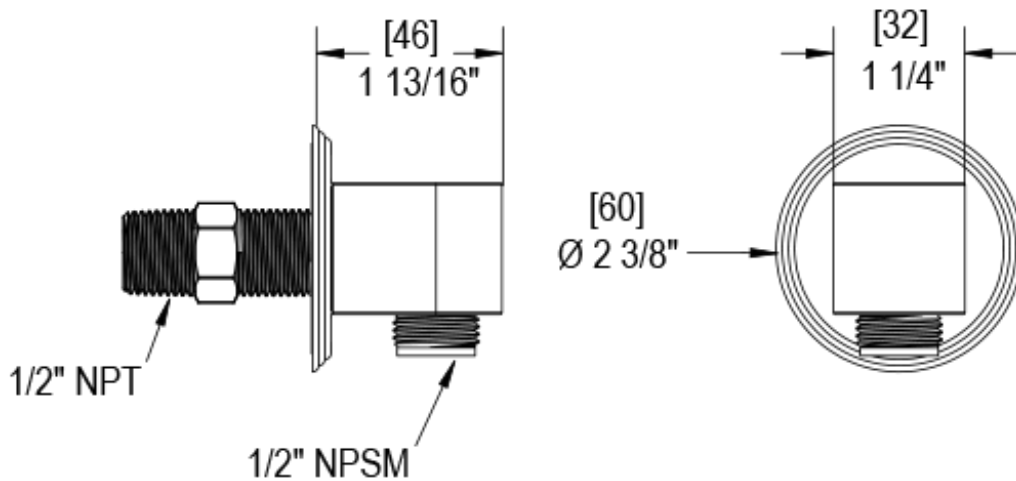

# 25RVLCHCH Specifications

THREE WAY DIVERTER WITH SHUT-OFFS IN BETWEEN FUNCTIONS, TRIM ONLY

INTEGRAL SUPPLY WITH 1/2" NPT X 1/2" NPSM X 3" NIPPLE

WALL MOUNT TUB SPOUT. 1/2" SLIP FIT

8" SHOWER HEAD WITH CEILING MOUNT 8" SHOWER ARM & FLANGE

TEMPERATURE CONTROL VALVE WITH STOPS, TRIM ONLY