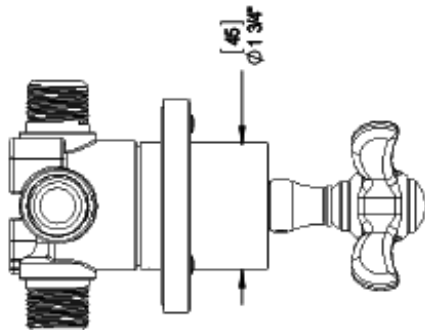

# 25RVLCHCH Specifications

THREE WAY DIVERTER WITH SHUT-OFFS IN BETWEEN FUNCTIONS, TRIM ONLY

INTEGRAL SUPPLY WITH 1/2" NPT X 1/2" NPSM X 3" NIPPLE

WALL MOUNT TUB SPOUT. 1/2" SLIP FIT

8" SHOWER HEAD WITH CEILING MOUNT 8" SHOWER ARM & FLANGE

TEMPERATURE CONTROL VALVE WITH STOPS, TRIM ONLY