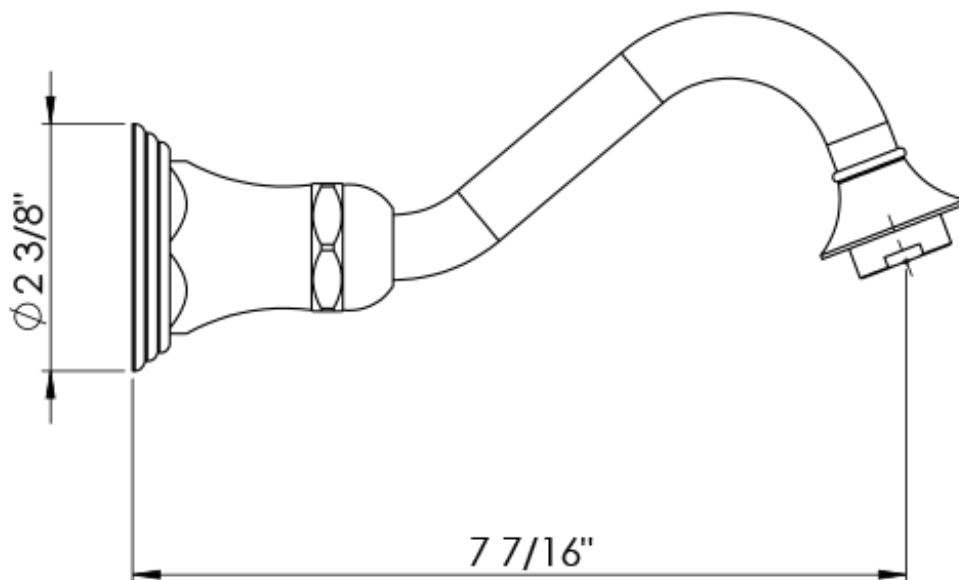

# 25RVLCHCH Specifications

THREE WAY DIVERTER WITH SHUT-OFFS IN BETWEEN FUNCTIONS, TRIM ONLY

INTEGRAL SUPPLY WITH 1/2" NPT X 1/2" NPSM X 3" NIPPLE

WALL MOUNT TUB SPOUT. 1/2" SLIP FIT

8" SHOWER HEAD WITH CEILING MOUNT 8" SHOWER ARM & FLANGE

TEMPERATURE CONTROL VALVE WITH STOPS, TRIM ONLY