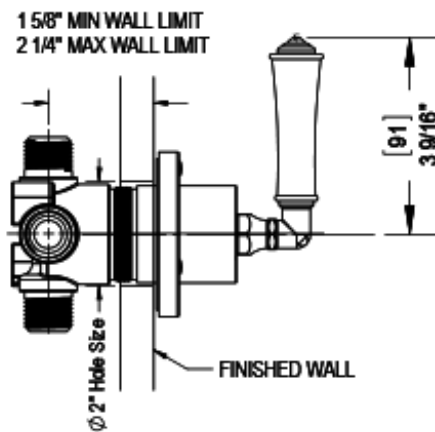

# 25RVLCHCH Specifications

THREE WAY DIVERTER WITH SHUT-OFFS IN BETWEEN FUNCTIONS, TRIM ONLY

INTEGRAL SUPPLY WITH 1/2" NPT X 1/2" NPSM X 3" NIPPLE

WALL MOUNT TUB SPOUT. 1/2" SLIP FIT

8" SHOWER HEAD WITH CEILING MOUNT 8" SHOWER ARM & FLANGE

TEMPERATURE CONTROL VALVE WITH STOPS, TRIM ONLY