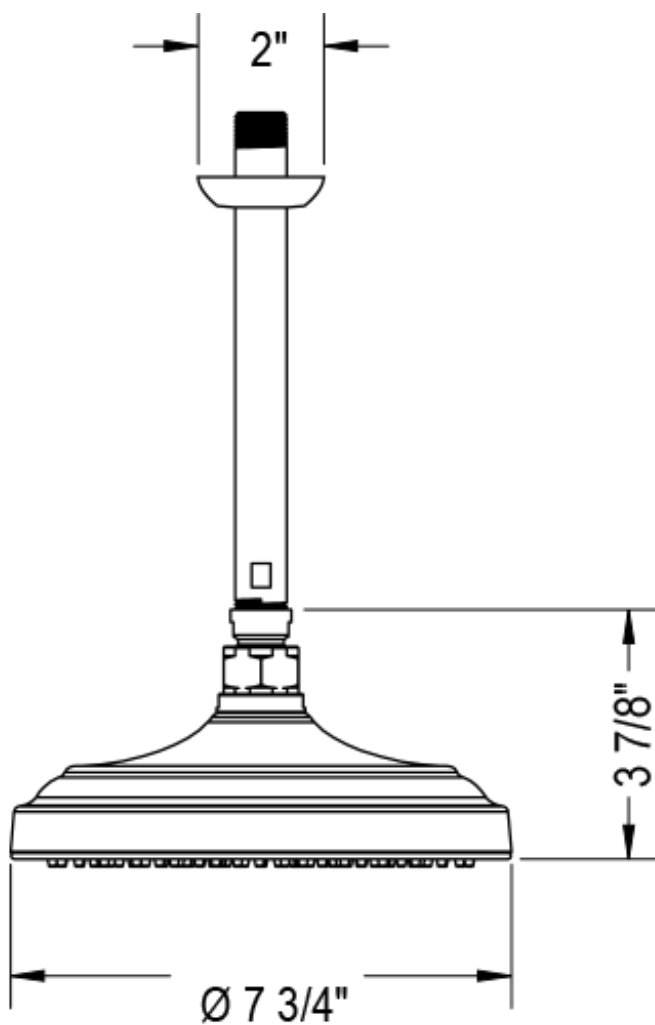

# 25RVLCHCH Specifications

THREE WAY DIVERTER WITH SHUT-OFFS IN BETWEEN FUNCTIONS, TRIM ONLY

INTEGRAL SUPPLY WITH 1/2" NPT X 1/2" NPSM X 3" NIPPLE

WALL MOUNT TUB SPOUT. 1/2" SLIP FIT

8" SHOWER HEAD WITH CEILING MOUNT 8" SHOWER ARM & FLANGE

TEMPERATURE CONTROL VALVE WITH STOPS, TRIM ONLY