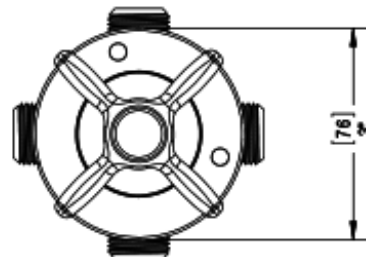

# 25RVLCHCH Specifications

THREE WAY DIVERTER WITH SHUT-OFFS IN BETWEEN FUNCTIONS, TRIM ONLY

INTEGRAL SUPPLY WITH 1/2" NPT X 1/2" NPSM X 3" NIPPLE

WALL MOUNT TUB SPOUT. 1/2" SLIP FIT

8" SHOWER HEAD WITH CEILING MOUNT 8" SHOWER ARM & FLANGE

TEMPERATURE CONTROL VALVE WITH STOPS, TRIM ONLY