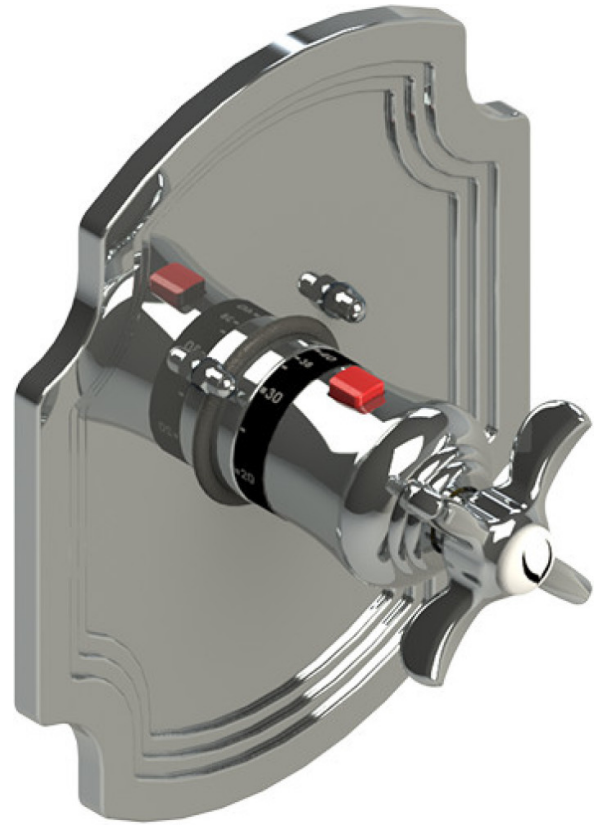

# 25RVLCHCH Specifications

THREE WAY DIVERTER WITH SHUT-OFFS IN BETWEEN FUNCTIONS, TRIM ONLY

INTEGRAL SUPPLY WITH 1/2" NPT X 1/2" NPSM X 3" NIPPLE

WALL MOUNT TUB SPOUT. 1/2" SLIP FIT

8" SHOWER HEAD WITH CEILING MOUNT 8" SHOWER ARM & FLANGE

TEMPERATURE CONTROL VALVE WITH STOPS, TRIM ONLY