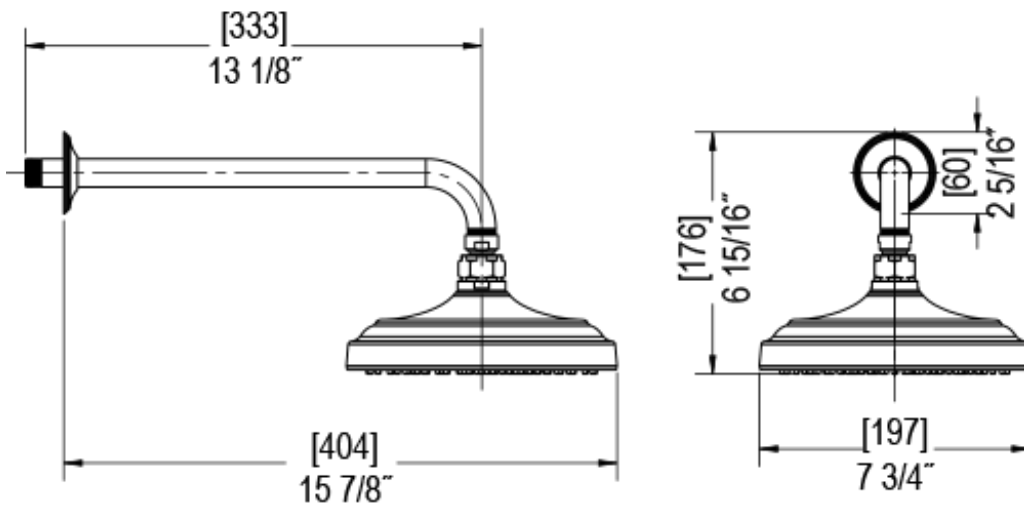

24RVLCHCH

Specifications

THREE WAY DIVERTER WITH SHUT-OFFS IN BETWEEN FUNCTIONS, TRIM ONLY

INTEGRAL SUPPLY WITH 1/2" NPT X 1/2" NPSM X 3" NIPPLE

WALL MOUNT TUB SPOUT. 1/2" SLIP FIT

8" SHOWER HEAD WITH WALL MOUNT 12" SHOWER ARM & FLANGE

TEMPERATURE CONTROL VALVE WITH STOPS, TRIM ONLY