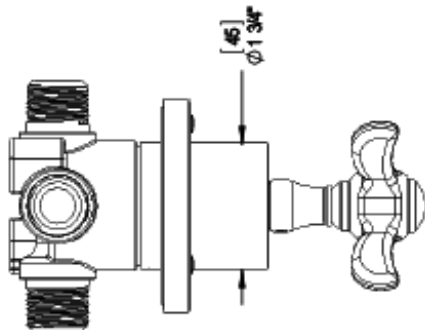

24RVLCHCH

Specifications

THREE WAY DIVERTER WITH SHUT-OFFS IN BETWEEN FUNCTIONS, TRIM ONLY

INTEGRAL SUPPLY WITH 1/2" NPT X 1/2" NPSM X 3" NIPPLE

WALL MOUNT TUB SPOUT. 1/2" SLIP FIT

8" SHOWER HEAD WITH WALL MOUNT 12" SHOWER ARM & FLANGE

TEMPERATURE CONTROL VALVE WITH STOPS, TRIM ONLY