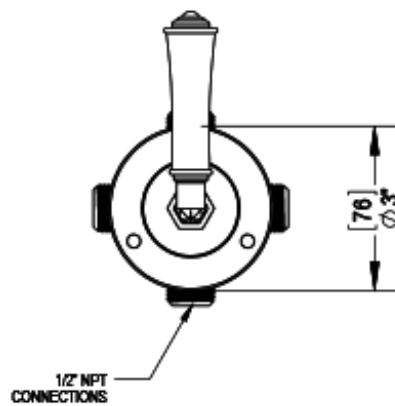

24RVLCHCH

Specifications

THREE WAY DIVERTER WITH SHUT-OFFS IN BETWEEN FUNCTIONS, TRIM ONLY

INTEGRAL SUPPLY WITH 1/2" NPT X 1/2" NPSM X 3" NIPPLE

WALL MOUNT TUB SPOUT. 1/2" SLIP FIT

8" SHOWER HEAD WITH WALL MOUNT 12" SHOWER ARM & FLANGE

TEMPERATURE CONTROL VALVE WITH STOPS, TRIM ONLY