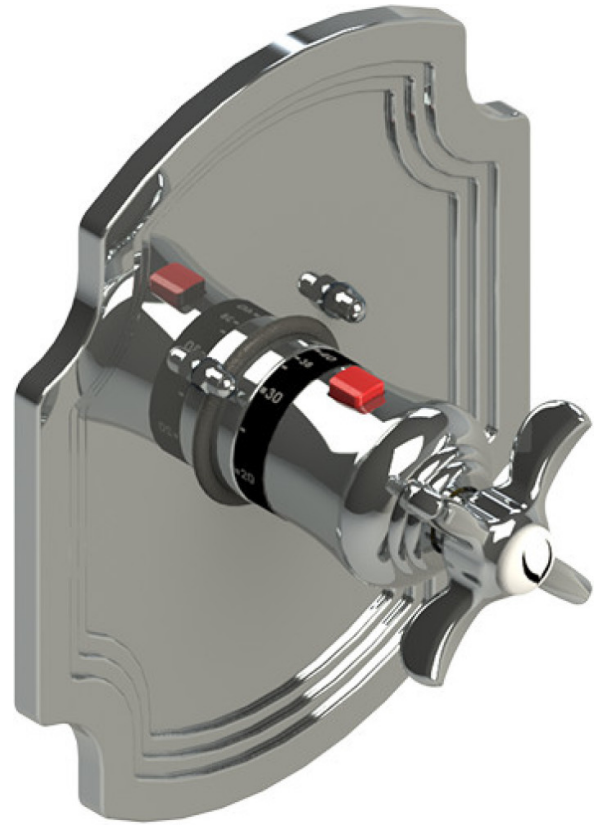

24RVLCHCH

Specifications

THREE WAY DIVERTER WITH SHUT-OFFS IN BETWEEN FUNCTIONS, TRIM ONLY

INTEGRAL SUPPLY WITH 1/2" NPT X 1/2" NPSM X 3" NIPPLE

WALL MOUNT TUB SPOUT. 1/2" SLIP FIT

8" SHOWER HEAD WITH WALL MOUNT 12" SHOWER ARM & FLANGE

TEMPERATURE CONTROL VALVE WITH STOPS, TRIM ONLY