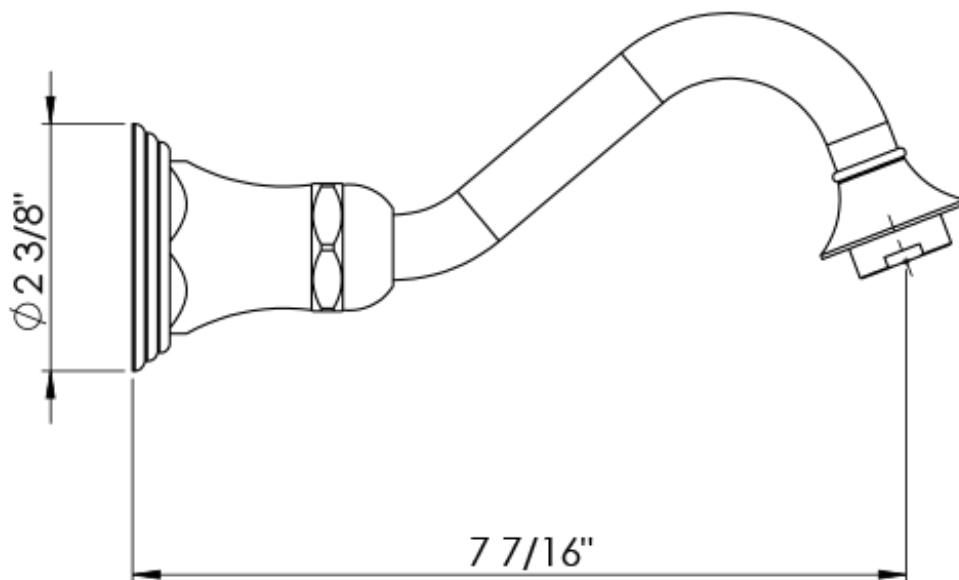

24RVLCHCH

Specifications

THREE WAY DIVERTER WITH SHUT-OFFS IN BETWEEN FUNCTIONS, TRIM ONLY

INTEGRAL SUPPLY WITH 1/2" NPT X 1/2" NPSM X 3" NIPPLE

WALL MOUNT TUB SPOUT. 1/2" SLIP FIT

8" SHOWER HEAD WITH WALL MOUNT 12" SHOWER ARM & FLANGE

TEMPERATURE CONTROL VALVE WITH STOPS, TRIM ONLY