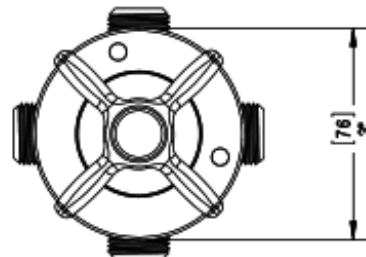

24RVLCHCH

Specifications

THREE WAY DIVERTER WITH SHUT-OFFS IN BETWEEN FUNCTIONS, TRIM ONLY

INTEGRAL SUPPLY WITH 1/2" NPT X 1/2" NPSM X 3" NIPPLE

WALL MOUNT TUB SPOUT. 1/2" SLIP FIT

8" SHOWER HEAD WITH WALL MOUNT 12" SHOWER ARM & FLANGE

TEMPERATURE CONTROL VALVE WITH STOPS, TRIM ONLY