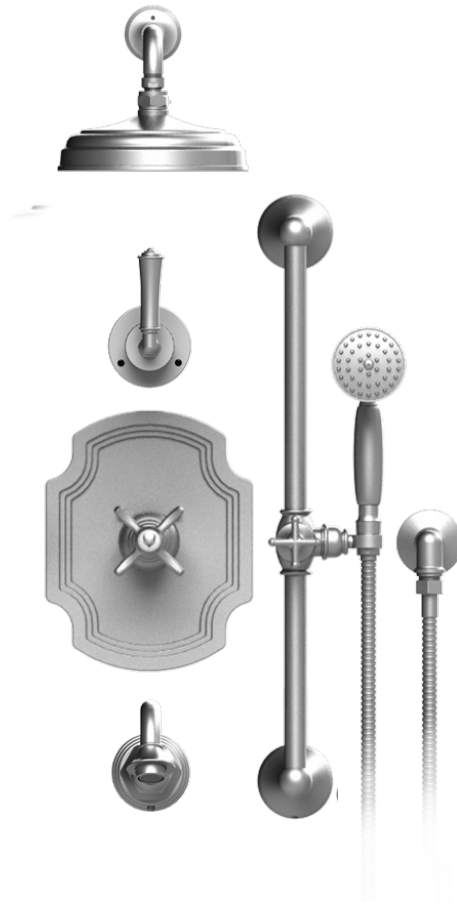

24RVLCHCH

Specifications

THREE WAY DIVERTER WITH SHUT-OFFS IN BETWEEN FUNCTIONS, TRIM ONLY

INTEGRAL SUPPLY WITH 1/2" NPT X 1/2" NPSM X 3" NIPPLE

WALL MOUNT TUB SPOUT. 1/2" SLIP FIT

8" SHOWER HEAD WITH WALL MOUNT 12" SHOWER ARM & FLANGE

TEMPERATURE CONTROL VALVE WITH STOPS, TRIM ONLY