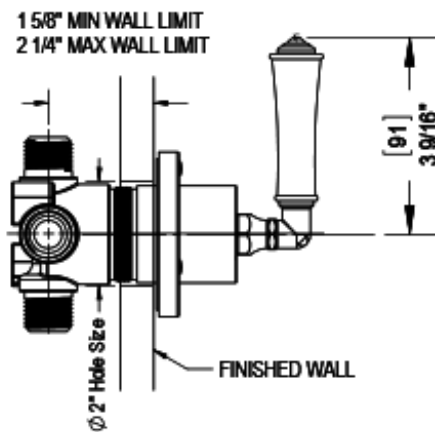

24RVLCHCH

Specifications

THREE WAY DIVERTER WITH SHUT-OFFS IN BETWEEN FUNCTIONS, TRIM ONLY

INTEGRAL SUPPLY WITH 1/2" NPT X 1/2" NPSM X 3" NIPPLE

WALL MOUNT TUB SPOUT. 1/2" SLIP FIT

8" SHOWER HEAD WITH WALL MOUNT 12" SHOWER ARM & FLANGE

TEMPERATURE CONTROL VALVE WITH STOPS, TRIM ONLY