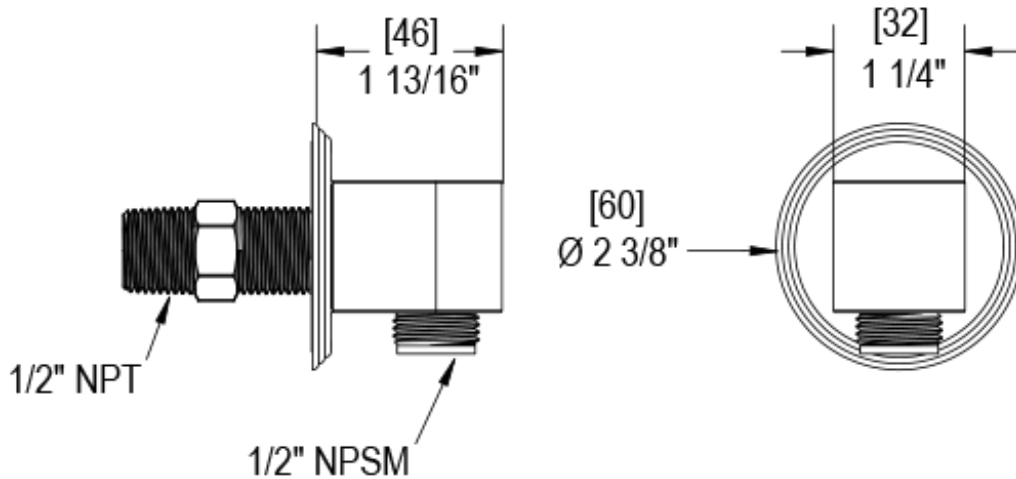

24RVLCHCH

Specifications

THREE WAY DIVERTER WITH SHUT-OFFS IN BETWEEN FUNCTIONS, TRIM ONLY

INTEGRAL SUPPLY WITH 1/2" NPT X 1/2" NPSM X 3" NIPPLE

WALL MOUNT TUB SPOUT. 1/2" SLIP FIT

8" SHOWER HEAD WITH WALL MOUNT 12" SHOWER ARM & FLANGE

TEMPERATURE CONTROL VALVE WITH STOPS, TRIM ONLY