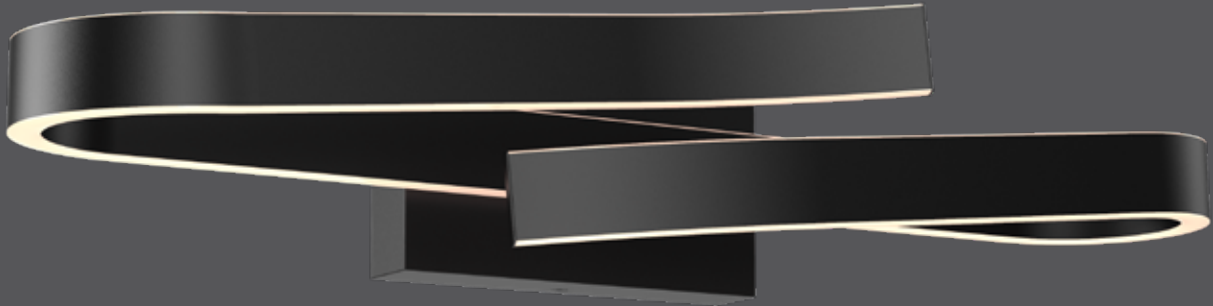

# Borealis

This sconce exhibits a graceful, ribbon-like style with light being diffused from both ends. This beautifully crafted wall fixture can be mounted in many different locations: the bathroom, the study, or on either side of your fireplace. The choice is yours.

NEW

DAMP

2700k 3000k 3500k 4000k 5000k

COLOR TEMPERATURE

ETL Intertek

Model	Size	Watts	Delivered lumens	CRI	Color °T	Voltage
VRB24-CC	24"	40 W	1400 lm	90	2700, 3000, 3500, 4000, 5000 K	120 V

### Specifications

Over 50,000 hours of service life  
 Superior color consistency  
 Integrated dimmable driver  
 Switch-selectable CCT: 2700 K/  
 3000 K/3500 K/4000 K/5000 K in canopy  
 Minimal heat emission  
 Aluminum construction  
 Suitable for damp locations  
 Refer to website for dimmer compatibility  
 5-year warranty

### Order example

**VRB24-CC-SN**  
 24" vanity light in a satin nickel finish