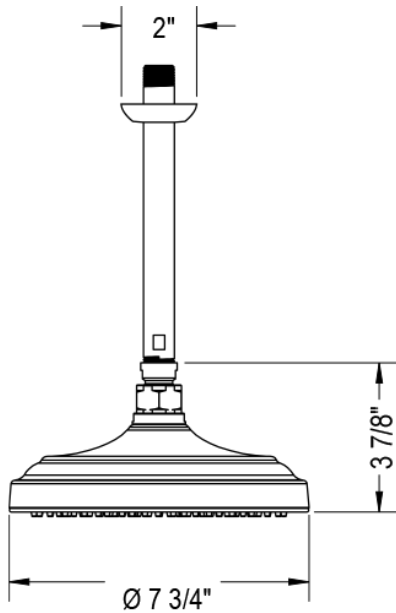

**FEATURES:**

- Brass construction with choice of 22 finishes
- 2.2 gpm

**CONTACT US:**

If you need assistance with installation, replacement parts or have any questions regarding your Rubinet product, please call a Customer Service representative at: 905-851-6781 toll free 1-800-461-5901 or visit [www.rubinet.com](http://www.rubinet.com)

180523

THE **Rubinet** FAUCET COMPANY

**ASSEMBLY INSTRUCTION**

**4F223**

8" SHOWER HEAD WITH CEILING MOUNT SHOWER ARM & FLANGE

**4F223**

**REMOVAL OF FIXTURE:**

Always turn the water supply off before removing the existing fixture or disassembling a valve. Open all fixture handles to relieve water pressure and to ensure that the water has been successfully turned off.