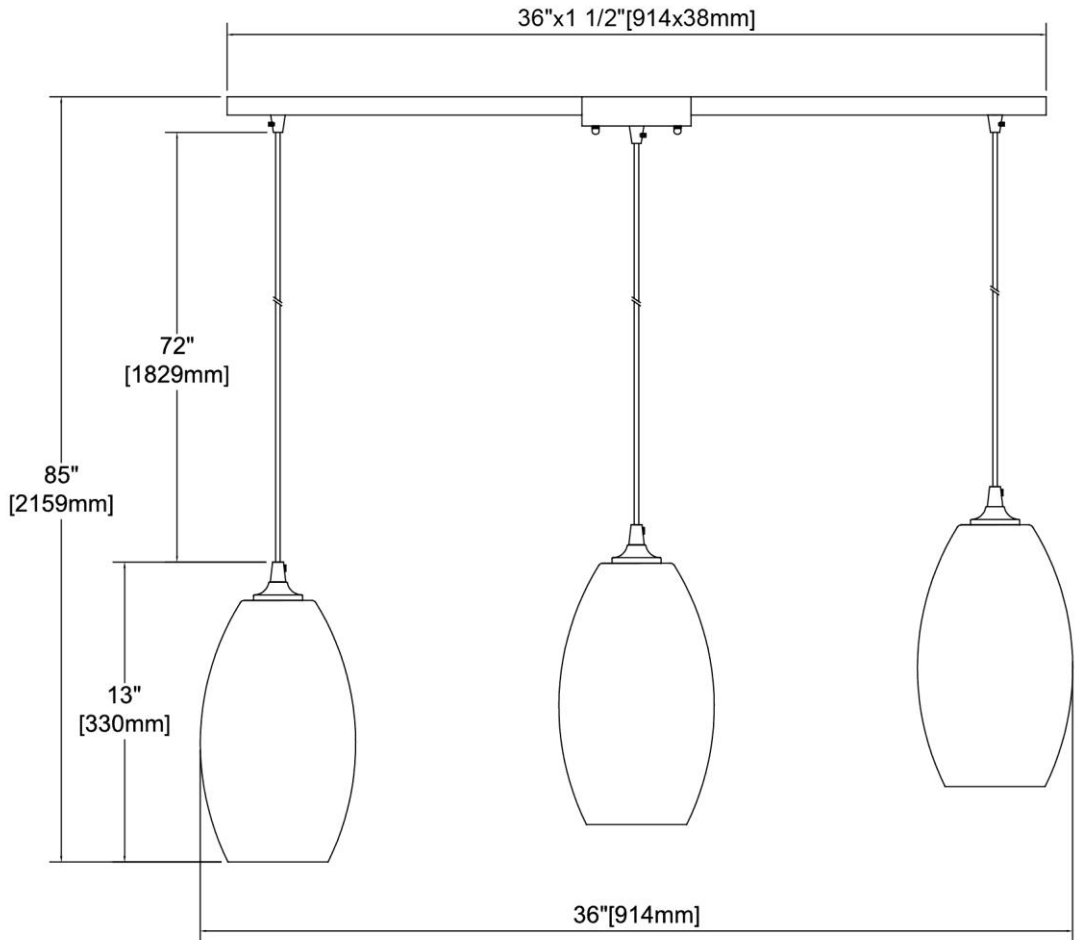

ITEM #:	85241/3L
UPC	748119136691
Description	Melvin 3-Light Linear Mini Pendant Fixture in Satin Nickel with Aqua Fused Glass with Blue Accent
Finish	Satin Nickel
Materials	Glass, Steel
Brand	ELK Lighting
Collection	Melvin
Category	Indoor Lighting
Type	Mini Pendant

ITEM DIMENSIONS				RATINGS & SPECIFICATIONS				
Width	36 inches			Safety Rating	ETL		Certification	Dry locations
Depth	7 inches			ADA Compliant	N/A		Voltage	120 volts
Height	13 inches			BULBS / SOCKETS				
Weight	11 pounds			Quantity	3		Wattage	100 watts
ADDITIONAL DIMENSIONS				Included	No		Type	A19 (E26 Medium Base)
Backplate / Canopy	36 diameter			Other	N/A			
HCWO	N/A			CHAIN / CORD INFORMATION				
Min. Extension	N/A			Chain	N/A		Cord	72 inches - Clear
Max. Extension	N/A			SHADE / GLASS DETAILS				
OVERALL HEIGHT				Shade/Glass Description	Aqua fused glass with blue accent			
Min.	16 inches		Max.	85 inches				
EXTENSION ROD(S)				Width	7 inches		Height	12 inches
N/A				Width at Top	7 inches		Width at Bottom	7 inches