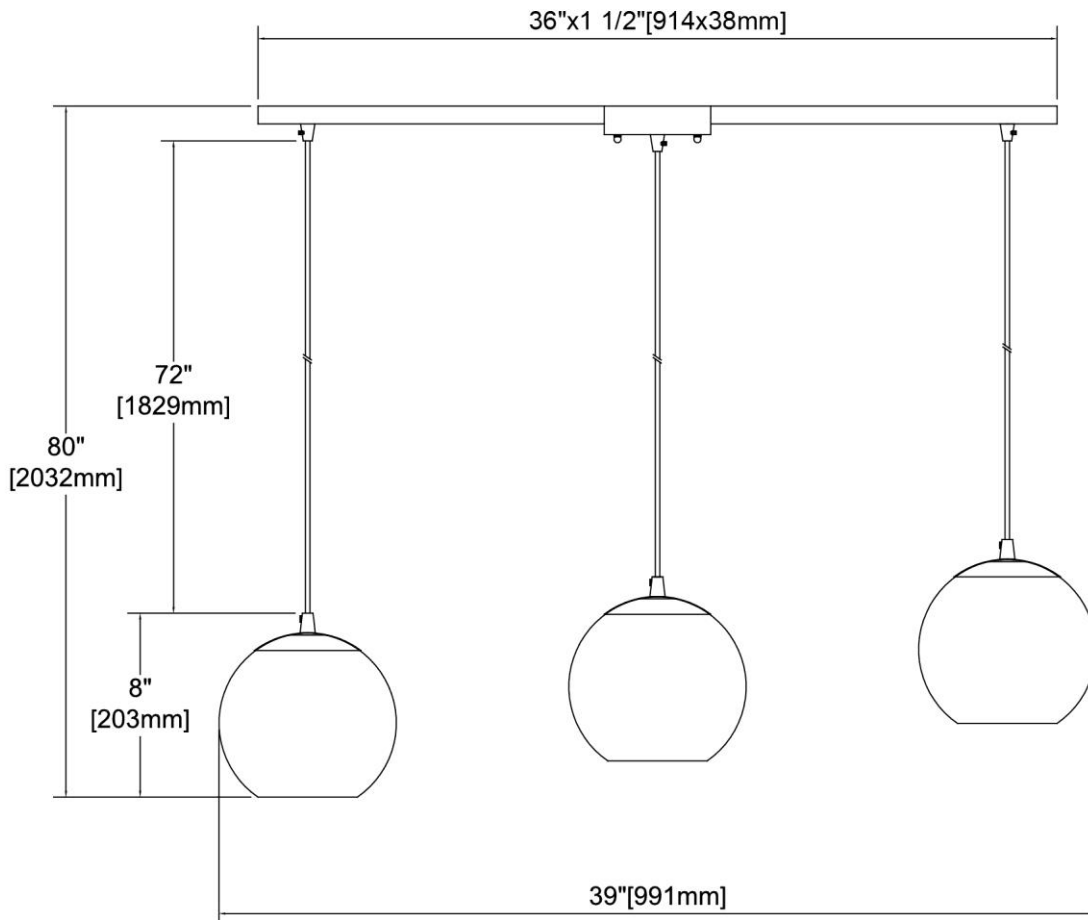

ITEM #:	85210/3L
UPC	748119136592
Description	Kendal 3-Light Linear Mini Pendant Fixture in Oil Rubbed Bronze with Patterned Clear Glass
Finish	Oil Rubbed Bronze
Materials	Glass, Steel
Brand	ELK Lighting
Collection	Kendal
Category	Indoor Lighting
Type	Mini Pendant

ITEM DIMENSIONS				RATINGS & SPECIFICATIONS				
Width	36 inches			Safety Rating	ETL		Certification	Dry locations
Depth	8 inches			ADA Compliant	N/A		Voltage	120 volts
Height	8 inches			BULBS / SOCKETS				
Weight	11 pounds			Quantity	3		Wattage	100 watts
ADDITIONAL DIMENSIONS				Included	No		Type	A19 (E26 Medium Base)
Backplate / Canopy	36 diameter			Other	N/A			
HCWO	N/A			CHAIN / CORD INFORMATION				
Min. Extension	N/A			Chain	N/A		Cord	72 inches - Brown Fabric
Max. Extension	N/A			SHADE / GLASS DETAILS				
OVERALL HEIGHT				Shade/Glass Description	Patterned clear glass			
Min.	11 inches		Max.	80 inches				
EXTENSION ROD(S)				Width	8 inches		Height	7 inches
N/A				Width at Top	8 inches		Width at Bottom	8 inches