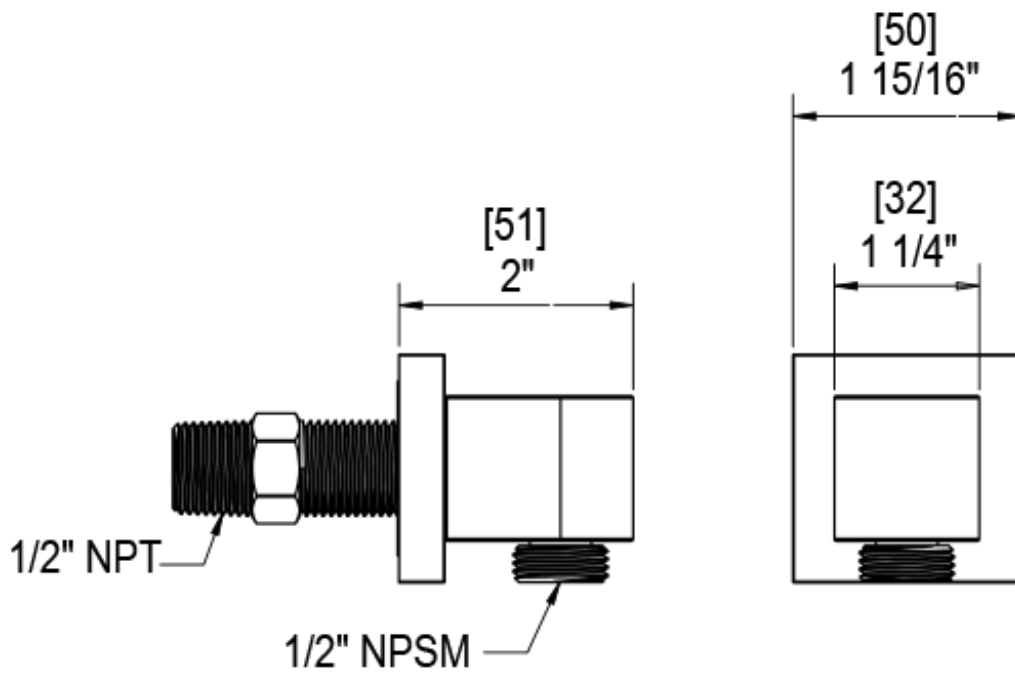

47LACCHCH

Specifications

VOLUME CONTROL VALVE TRIM ONLY

ADJUSTABLE SLIDE BAR WITH HAND HELD SHOWER ASSEMBLY

INTEGRAL SUPPLY WITH 1/2" NPT X 1/2" NPSM X 3" NIPPLE

8" SHOWER HEAD WITH CEILING MOUNT 8" SHOWER ARM FLANGE

BODY SPRAY WITH 1/2" NPT X 1/2" NPSM X 3" NIPPLE X QTY 4 INCLUDED

TEMPERATURE CONTROL VALVE WITH STOPS TRIM ONLY