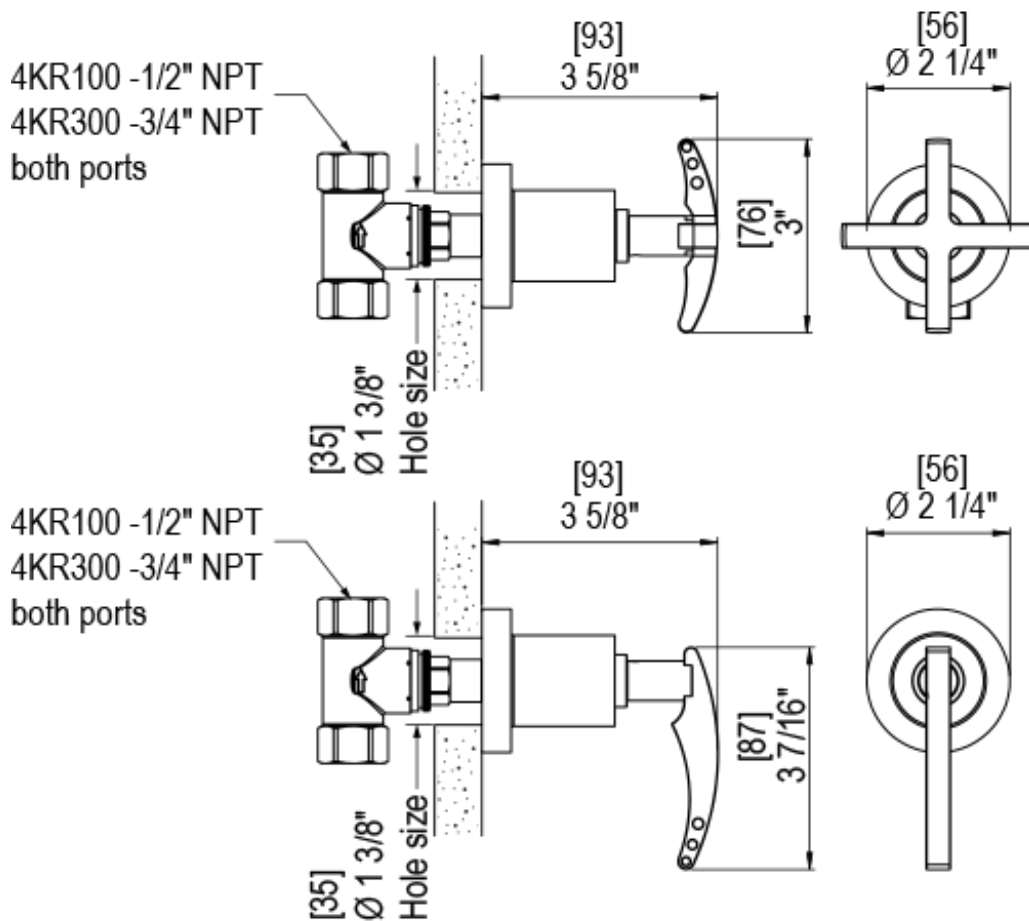

47LACCHCH

Specifications

VOLUME CONTROL VALVE TRIM ONLY

ADJUSTABLE SLIDE BAR WITH HAND HELD SHOWER ASSEMBLY

INTEGRAL SUPPLY WITH 1/2" NPT X 1/2" NPSM X 3" NIPPLE

8" SHOWER HEAD WITH CEILING MOUNT 8" SHOWER ARM FLANGE

BODY SPRAY WITH 1/2" NPT X 1/2" NPSM X 3" NIPPLE X QTY 4 INCLUDED

TEMPERATURE CONTROL VALVE WITH STOPS TRIM ONLY