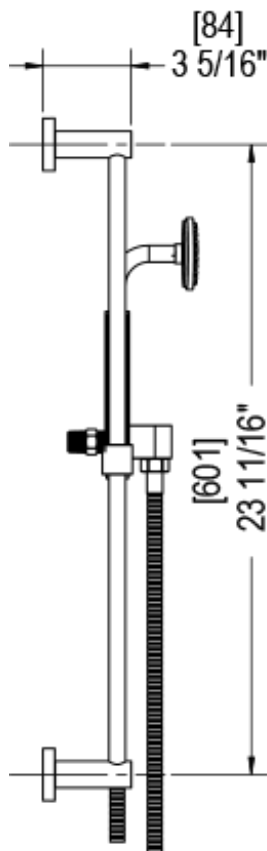

47LACCHCH

Specifications

VOLUME CONTROL VALVE TRIM ONLY

ADJUSTABLE SLIDE BAR WITH HAND HELD SHOWER ASSEMBLY

INTEGRAL SUPPLY WITH 1/2" NPT X 1/2" NPSM X 3" NIPPLE

8" SHOWER HEAD WITH CEILING MOUNT 8" SHOWER ARM FLANGE

BODY SPRAY WITH 1/2" NPT X 1/2" NPSM X 3" NIPPLE X QTY 4 INCLUDED

TEMPERATURE CONTROL VALVE WITH STOPS TRIM ONLY