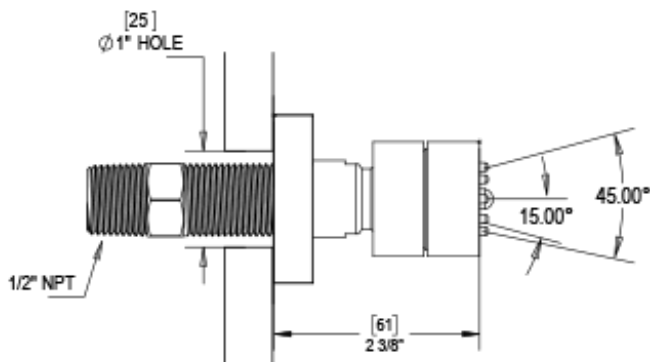

47LACCHCH

Specifications

VOLUME CONTROL VALVE TRIM ONLY

ADJUSTABLE SLIDE BAR WITH HAND HELD SHOWER ASSEMBLY

INTEGRAL SUPPLY WITH 1/2" NPT X 1/2" NPSM X 3" NIPPLE

8" SHOWER HEAD WITH CEILING MOUNT 8" SHOWER ARM FLANGE

BODY SPRAY WITH 1/2" NPT X 1/2" NPSM X 3" NIPPLE X QTY 4 INCLUDED

TEMPERATURE CONTROL VALVE WITH STOPS TRIM ONLY