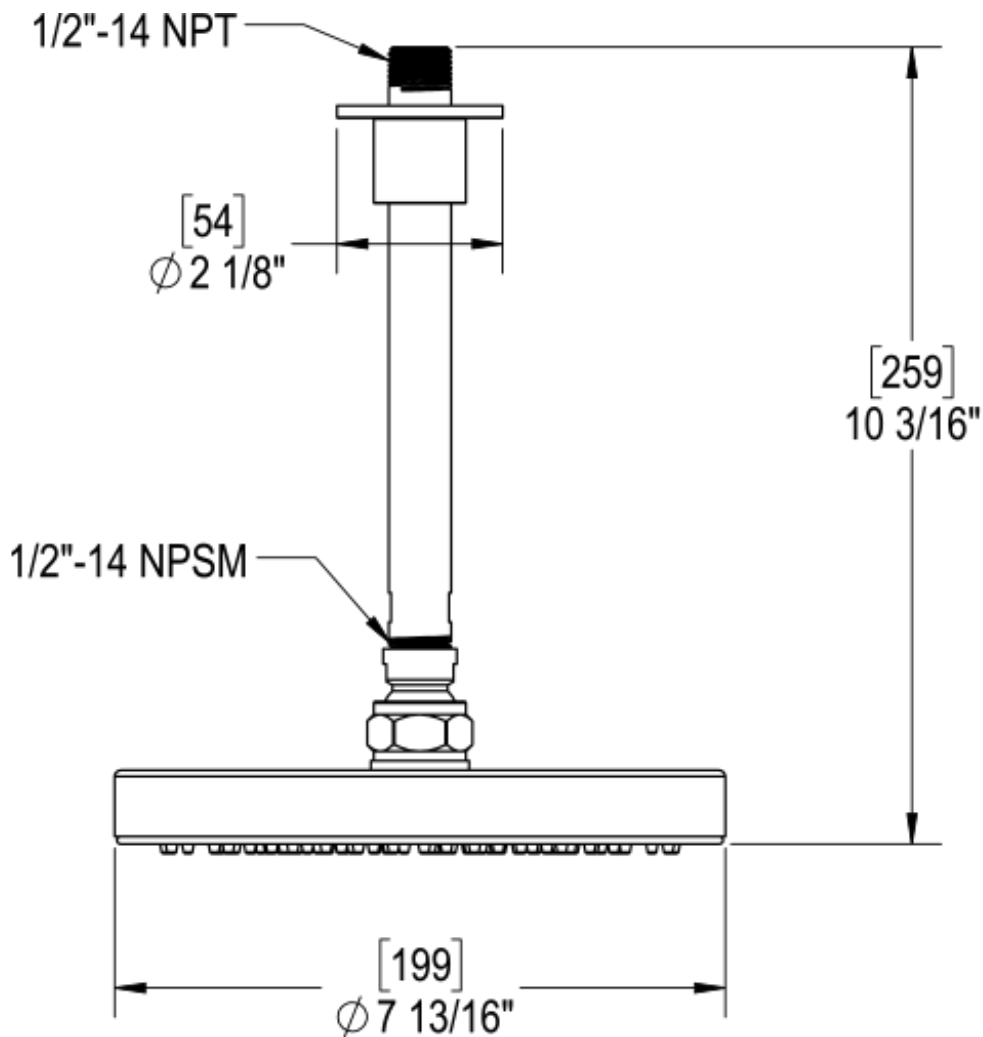

47LACCHCH

Specifications

VOLUME CONTROL VALVE TRIM ONLY

ADJUSTABLE SLIDE BAR WITH HAND HELD SHOWER ASSEMBLY

INTEGRAL SUPPLY WITH 1/2" NPT X 1/2" NPSM X 3" NIPPLE

8" SHOWER HEAD WITH CEILING MOUNT 8" SHOWER ARM FLANGE

BODY SPRAY WITH 1/2" NPT X 1/2" NPSM X 3" NIPPLE X QTY 4 INCLUDED

TEMPERATURE CONTROL VALVE WITH STOPS TRIM ONLY