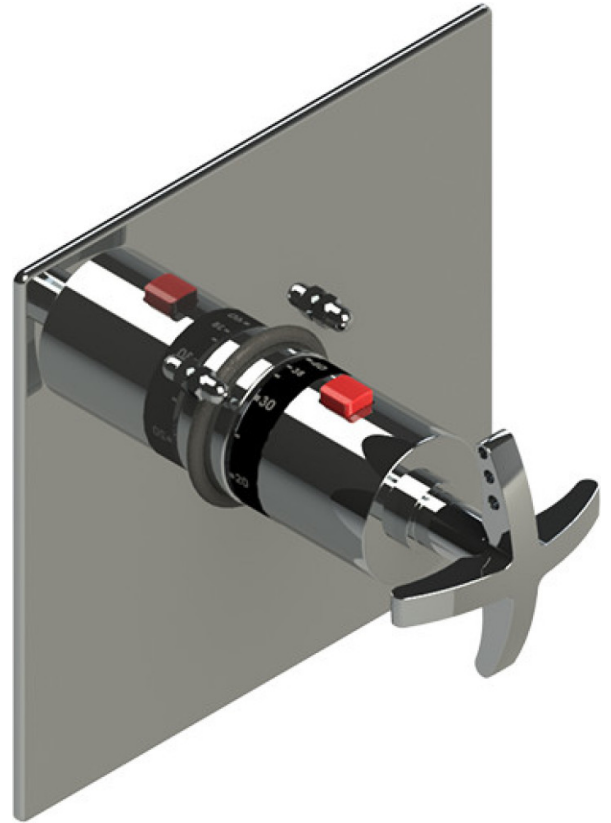

47LACCHCH

Specifications

VOLUME CONTROL VALVE TRIM ONLY

ADJUSTABLE SLIDE BAR WITH HAND HELD SHOWER ASSEMBLY

INTEGRAL SUPPLY WITH 1/2" NPT X 1/2" NPSM X 3" NIPPLE

8" SHOWER HEAD WITH CEILING MOUNT 8" SHOWER ARM FLANGE

BODY SPRAY WITH 1/2" NPT X 1/2" NPSM X 3" NIPPLE X QTY 4 INCLUDED

TEMPERATURE CONTROL VALVE WITH STOPS TRIM ONLY