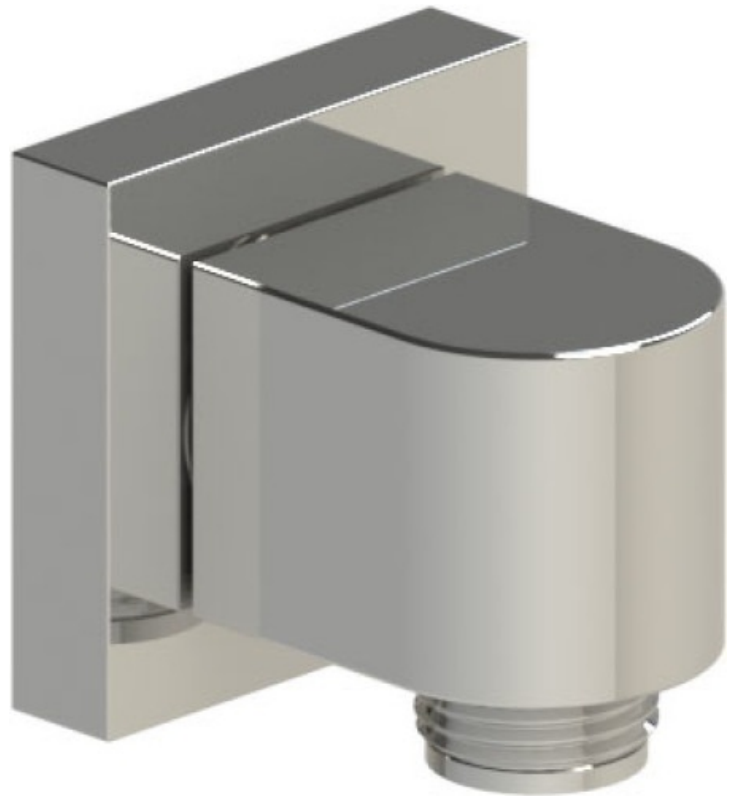

47LACCHCH

Specifications

VOLUME CONTROL VALVE TRIM ONLY

ADJUSTABLE SLIDE BAR WITH HAND HELD SHOWER ASSEMBLY

INTEGRAL SUPPLY WITH 1/2" NPT X 1/2" NPSM X 3" NIPPLE

8" SHOWER HEAD WITH CEILING MOUNT 8" SHOWER ARM FLANGE

BODY SPRAY WITH 1/2" NPT X 1/2" NPSM X 3" NIPPLE X QTY 4 INCLUDED

TEMPERATURE CONTROL VALVE WITH STOPS TRIM ONLY