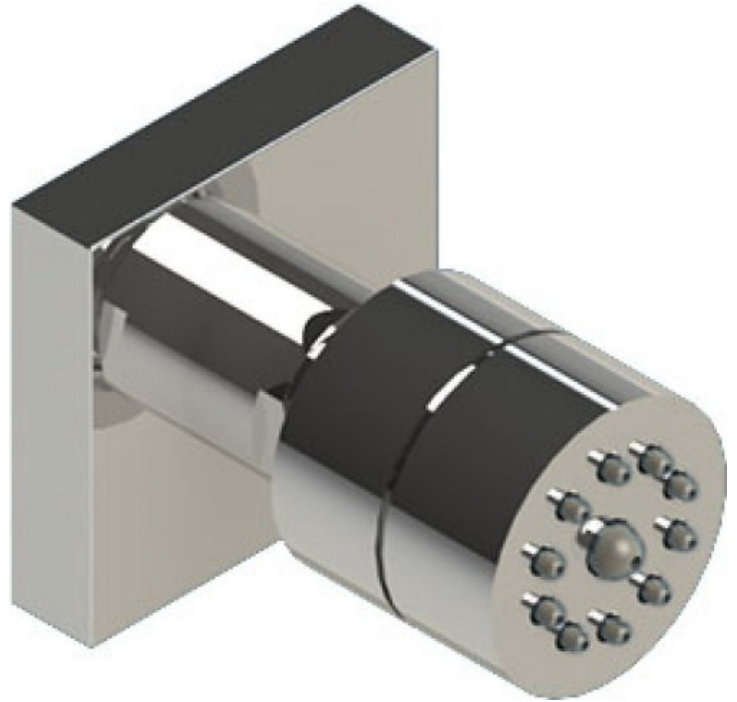

47LACCHCH

Specifications

VOLUME CONTROL VALVE TRIM ONLY

ADJUSTABLE SLIDE BAR WITH HAND HELD SHOWER ASSEMBLY

INTEGRAL SUPPLY WITH 1/2" NPT X 1/2" NPSM X 3" NIPPLE

8" SHOWER HEAD WITH CEILING MOUNT 8" SHOWER ARM FLANGE

BODY SPRAY WITH 1/2" NPT X 1/2" NPSM X 3" NIPPLE X QTY 4 INCLUDED

TEMPERATURE CONTROL VALVE WITH STOPS TRIM ONLY