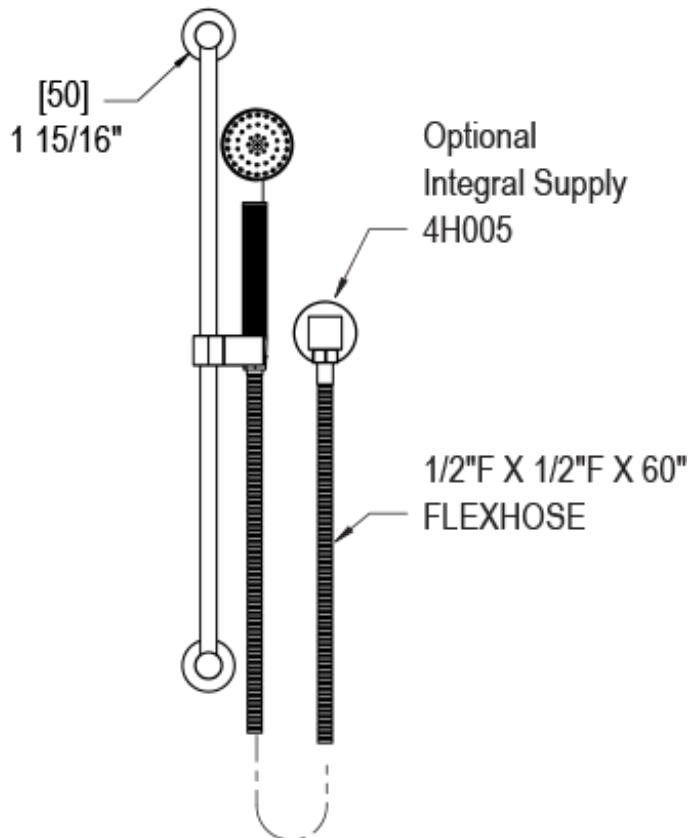

47LACCHCH

Specifications

VOLUME CONTROL VALVE TRIM ONLY

ADJUSTABLE SLIDE BAR WITH HAND HELD SHOWER ASSEMBLY

INTEGRAL SUPPLY WITH 1/2" NPT X 1/2" NPSM X 3" NIPPLE

8" SHOWER HEAD WITH CEILING MOUNT 8" SHOWER ARM FLANGE

BODY SPRAY WITH 1/2" NPT X 1/2" NPSM X 3" NIPPLE X QTY 4 INCLUDED

TEMPERATURE CONTROL VALVE WITH STOPS TRIM ONLY