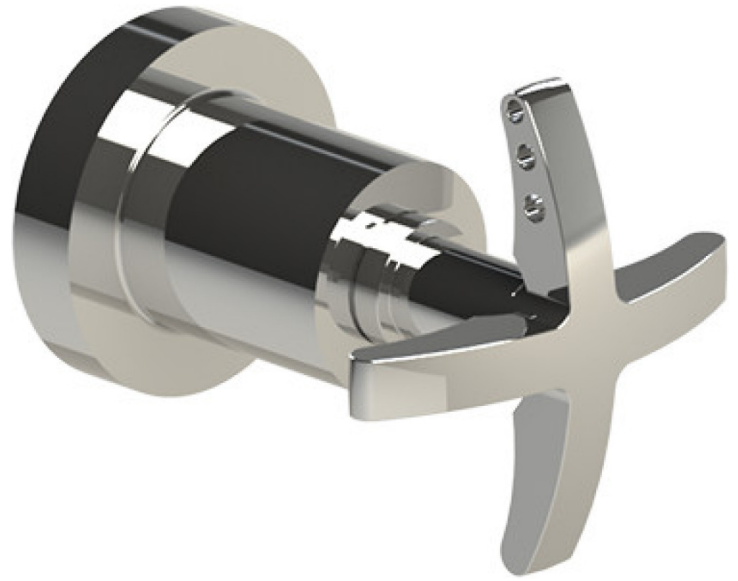

47LACCHCH

Specifications

VOLUME CONTROL VALVE TRIM ONLY

ADJUSTABLE SLIDE BAR WITH HAND HELD SHOWER ASSEMBLY

INTEGRAL SUPPLY WITH 1/2" NPT X 1/2" NPSM X 3" NIPPLE

8" SHOWER HEAD WITH CEILING MOUNT 8" SHOWER ARM FLANGE

BODY SPRAY WITH 1/2" NPT X 1/2" NPSM X 3" NIPPLE X QTY 4 INCLUDED

TEMPERATURE CONTROL VALVE WITH STOPS TRIM ONLY