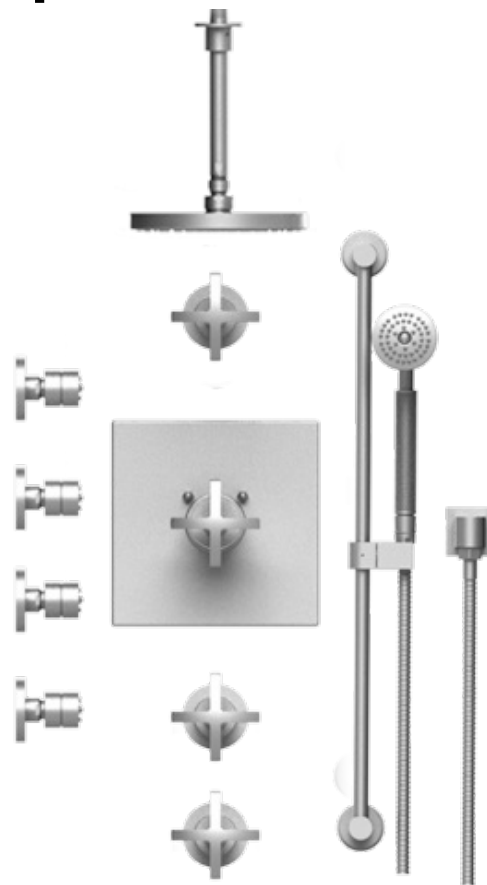

47LACCHCH

Specifications

VOLUME CONTROL VALVE TRIM ONLY

ADJUSTABLE SLIDE BAR WITH HAND HELD SHOWER ASSEMBLY

INTEGRAL SUPPLY WITH 1/2" NPT X 1/2" NPSM X 3" NIPPLE

8" SHOWER HEAD WITH CEILING MOUNT 8" SHOWER ARM FLANGE

BODY SPRAY WITH 1/2" NPT X 1/2" NPSM X 3" NIPPLE X QTY 4 INCLUDED

TEMPERATURE CONTROL VALVE WITH STOPS TRIM ONLY