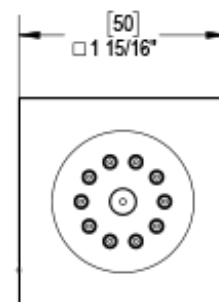

47LACCHCH

Specifications

VOLUME CONTROL VALVE TRIM ONLY

ADJUSTABLE SLIDE BAR WITH HAND HELD SHOWER ASSEMBLY

INTEGRAL SUPPLY WITH 1/2" NPT X 1/2" NPSM X 3" NIPPLE

8" SHOWER HEAD WITH CEILING MOUNT 8" SHOWER ARM FLANGE

BODY SPRAY WITH 1/2" NPT X 1/2" NPSM X 3" NIPPLE X QTY 4 INCLUDED

TEMPERATURE CONTROL VALVE WITH STOPS TRIM ONLY