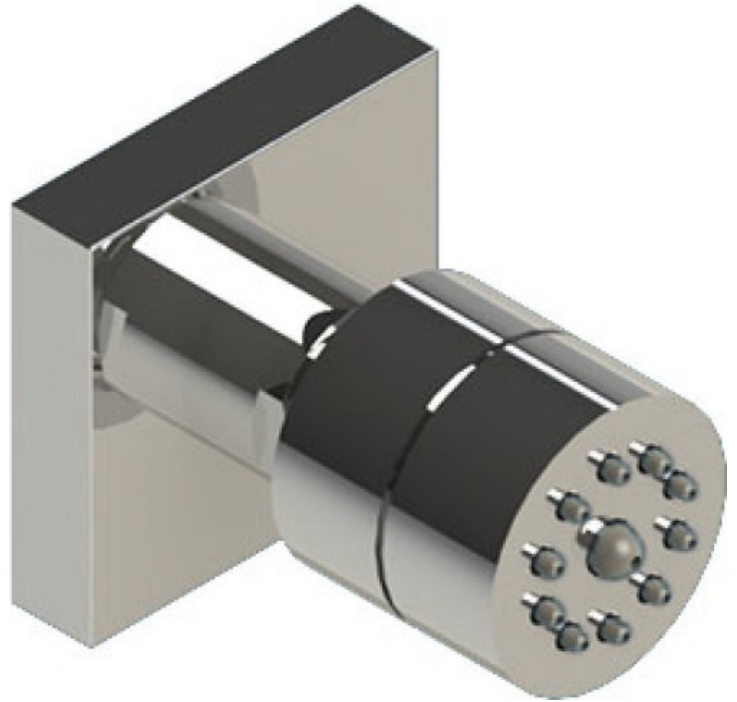

47LALCHCH Specifications

VOLUME CONTROL VALVE TRIM ONLY

ADJUSTABLE SLIDE BAR WITH HAND HELD SHOWER ASSEMBLY

INTEGRAL SUPPLY WITH 1/2" NPT X 1/2" NPSM X 3" NIPPLE

8" SHOWER HEAD WITH CEILING MOUNT 8" SHOWER ARM FLANGE

BODY SPRAY WITH 1/2" NPT X 1/2" NPSM X 3" NIPPLE X QTY 4 INCLUDED

TEMPERATURE CONTROL VALVE WITH STOPS TRIM ONLY