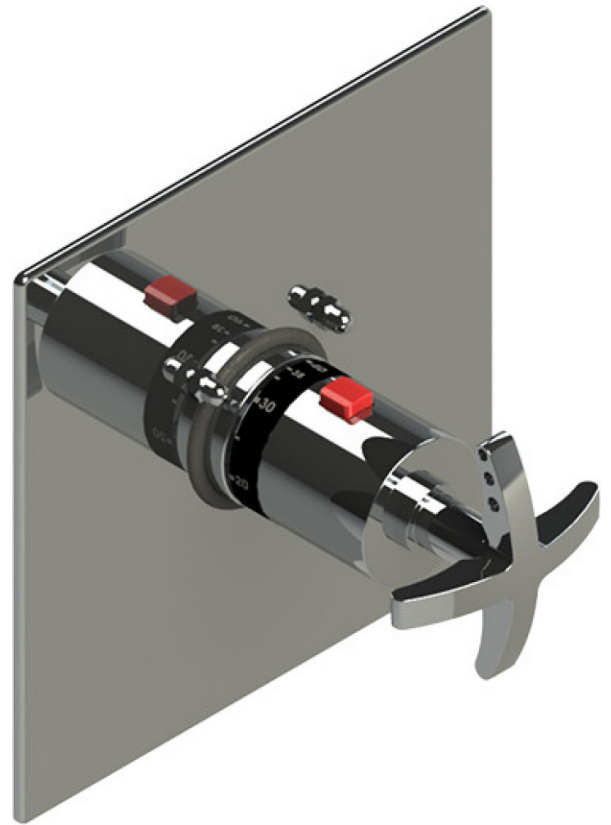

47LALCHCH Specifications

VOLUME CONTROL VALVE TRIM ONLY

ADJUSTABLE SLIDE BAR WITH HAND HELD SHOWER ASSEMBLY

INTEGRAL SUPPLY WITH 1/2" NPT X 1/2" NPSM X 3" NIPPLE

8" SHOWER HEAD WITH CEILING MOUNT 8" SHOWER ARM FLANGE

BODY SPRAY WITH 1/2" NPT X 1/2" NPSM X 3" NIPPLE X QTY 4 INCLUDED

TEMPERATURE CONTROL VALVE WITH STOPS TRIM ONLY