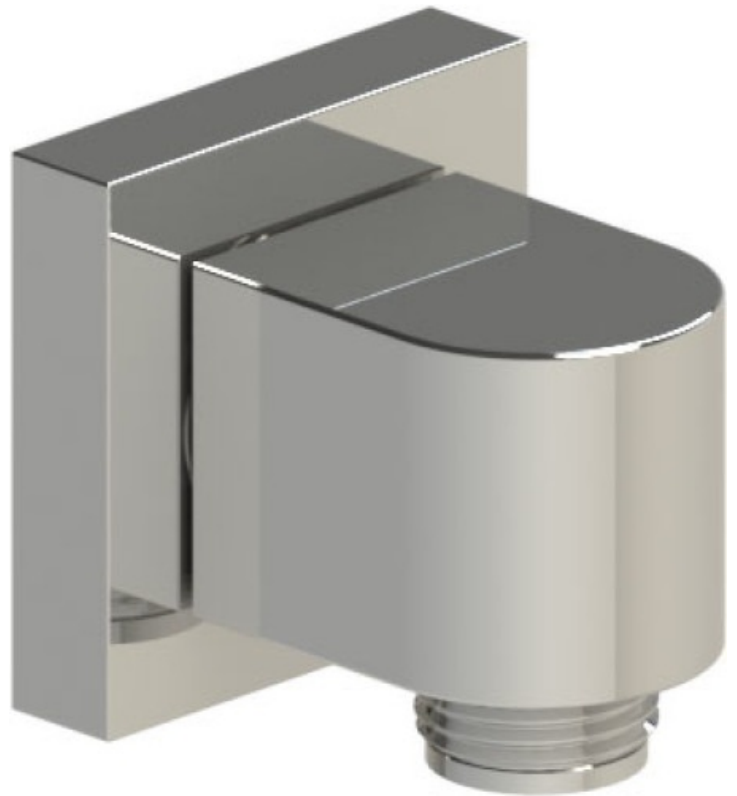

47LALCHCH Specifications

VOLUME CONTROL VALVE TRIM ONLY

ADJUSTABLE SLIDE BAR WITH HAND HELD SHOWER ASSEMBLY

INTEGRAL SUPPLY WITH 1/2" NPT X 1/2" NPSM X 3" NIPPLE

8" SHOWER HEAD WITH CEILING MOUNT 8" SHOWER ARM FLANGE

BODY SPRAY WITH 1/2" NPT X 1/2" NPSM X 3" NIPPLE X QTY 4 INCLUDED

TEMPERATURE CONTROL VALVE WITH STOPS TRIM ONLY