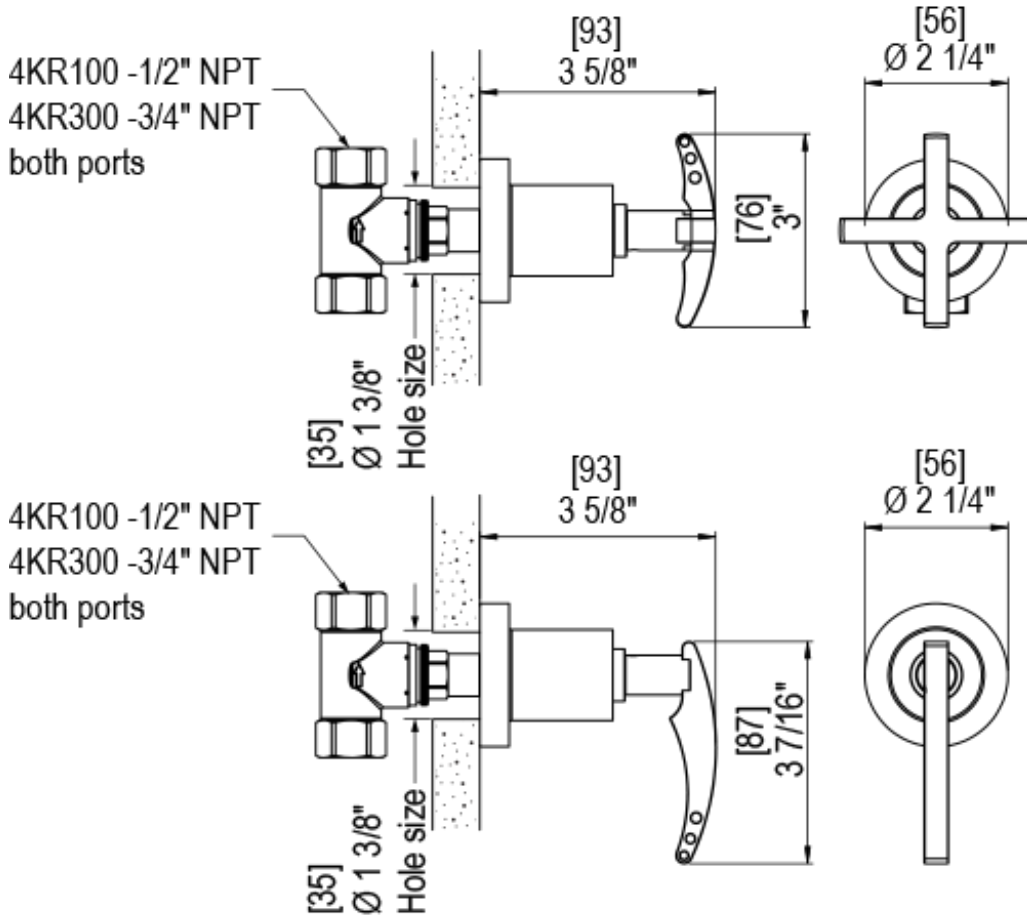

47LALCHCH Specifications

VOLUME CONTROL VALVE TRIM ONLY

ADJUSTABLE SLIDE BAR WITH HAND HELD SHOWER ASSEMBLY

INTEGRAL SUPPLY WITH 1/2" NPT X 1/2" NPSM X 3" NIPPLE

8" SHOWER HEAD WITH CEILING MOUNT 8" SHOWER ARM FLANGE

BODY SPRAY WITH 1/2" NPT X 1/2" NPSM X 3" NIPPLE X QTY 4 INCLUDED

TEMPERATURE CONTROL VALVE WITH STOPS TRIM ONLY