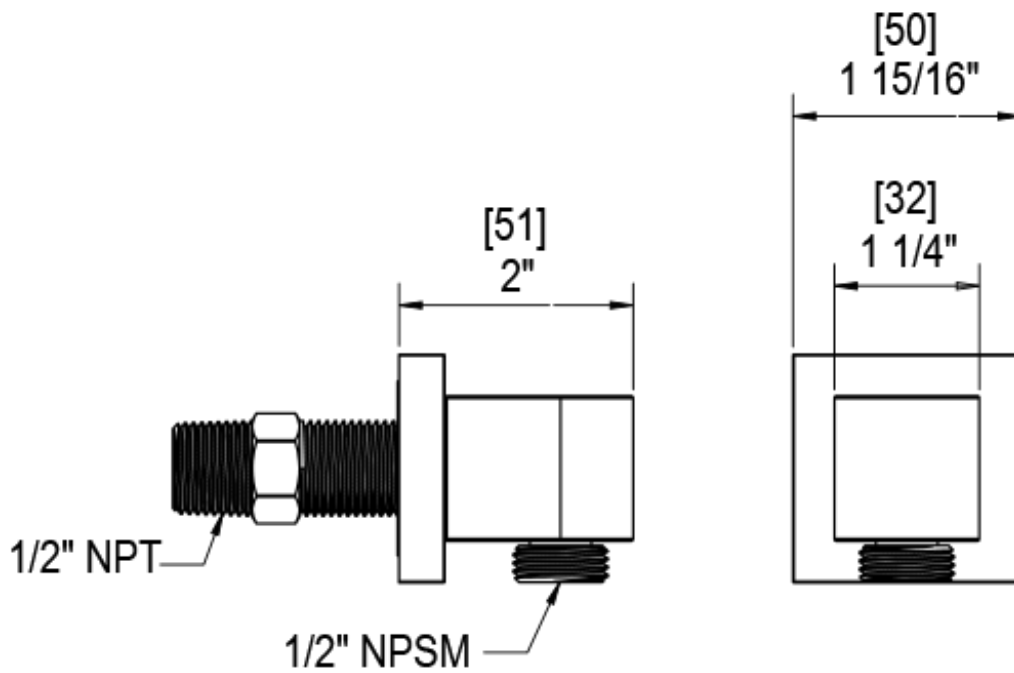

47LALCHCH Specifications

VOLUME CONTROL VALVE TRIM ONLY

ADJUSTABLE SLIDE BAR WITH HAND HELD SHOWER ASSEMBLY

INTEGRAL SUPPLY WITH 1/2" NPT X 1/2" NPSM X 3" NIPPLE

8" SHOWER HEAD WITH CEILING MOUNT 8" SHOWER ARM FLANGE

BODY SPRAY WITH 1/2" NPT X 1/2" NPSM X 3" NIPPLE X QTY 4 INCLUDED

TEMPERATURE CONTROL VALVE WITH STOPS TRIM ONLY