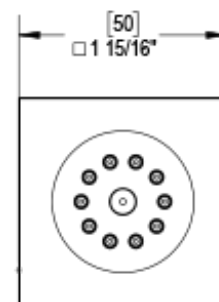

47LALCHCH Specifications

VOLUME CONTROL VALVE TRIM ONLY

ADJUSTABLE SLIDE BAR WITH HAND HELD SHOWER ASSEMBLY

INTEGRAL SUPPLY WITH 1/2" NPT X 1/2" NPSM X 3" NIPPLE

8" SHOWER HEAD WITH CEILING MOUNT 8" SHOWER ARM FLANGE

BODY SPRAY WITH 1/2" NPT X 1/2" NPSM X 3" NIPPLE X QTY 4 INCLUDED

TEMPERATURE CONTROL VALVE WITH STOPS TRIM ONLY