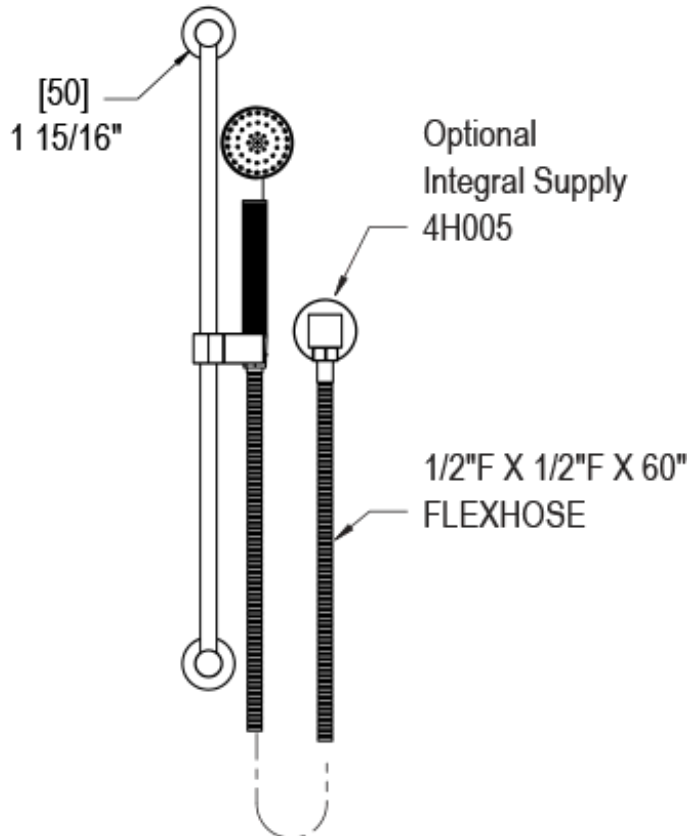

47LALCHCH Specifications

VOLUME CONTROL VALVE TRIM ONLY

ADJUSTABLE SLIDE BAR WITH HAND HELD SHOWER ASSEMBLY

INTEGRAL SUPPLY WITH 1/2" NPT X 1/2" NPSM X 3" NIPPLE

8" SHOWER HEAD WITH CEILING MOUNT 8" SHOWER ARM FLANGE

BODY SPRAY WITH 1/2" NPT X 1/2" NPSM X 3" NIPPLE X QTY 4 INCLUDED

TEMPERATURE CONTROL VALVE WITH STOPS TRIM ONLY