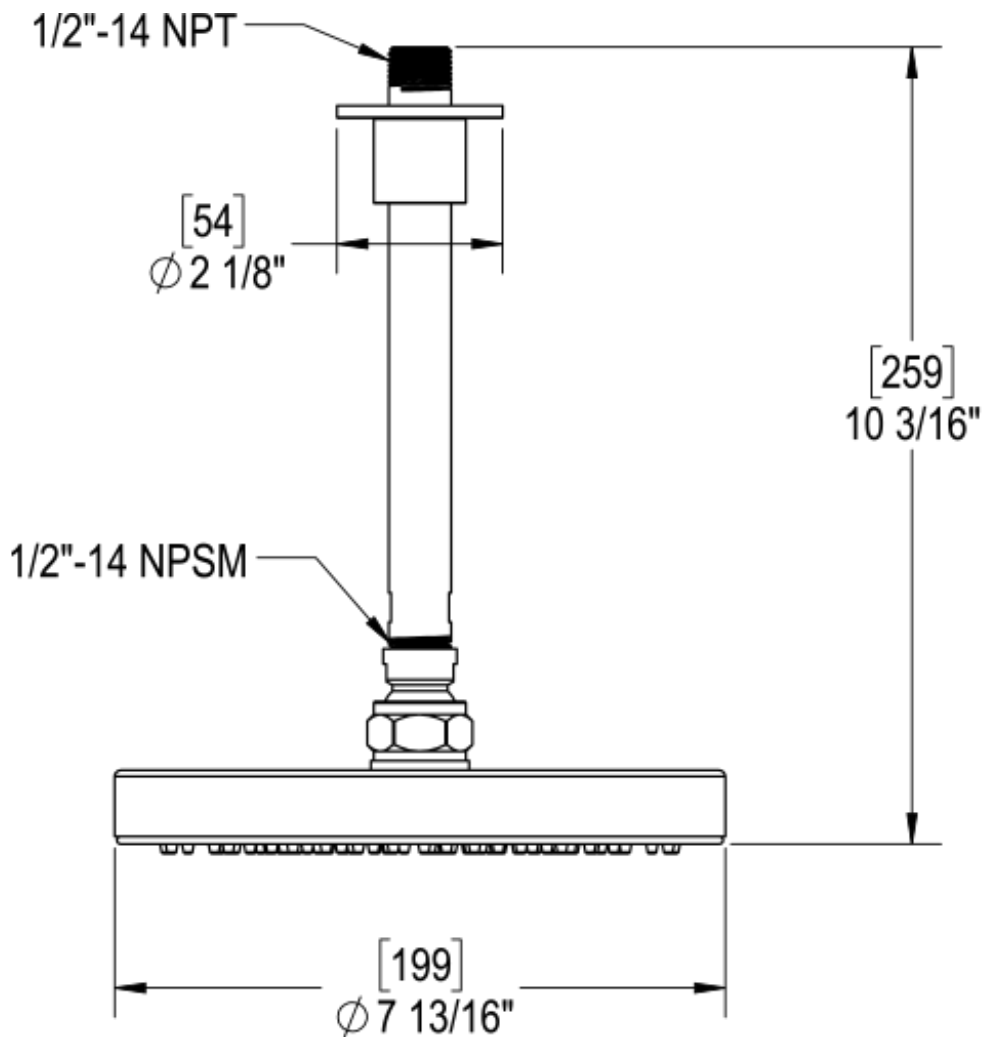

47LALCHCH Specifications

VOLUME CONTROL VALVE TRIM ONLY

ADJUSTABLE SLIDE BAR WITH HAND HELD SHOWER ASSEMBLY

INTEGRAL SUPPLY WITH 1/2" NPT X 1/2" NPSM X 3" NIPPLE

8" SHOWER HEAD WITH CEILING MOUNT 8" SHOWER ARM FLANGE

BODY SPRAY WITH 1/2" NPT X 1/2" NPSM X 3" NIPPLE X QTY 4 INCLUDED

TEMPERATURE CONTROL VALVE WITH STOPS TRIM ONLY