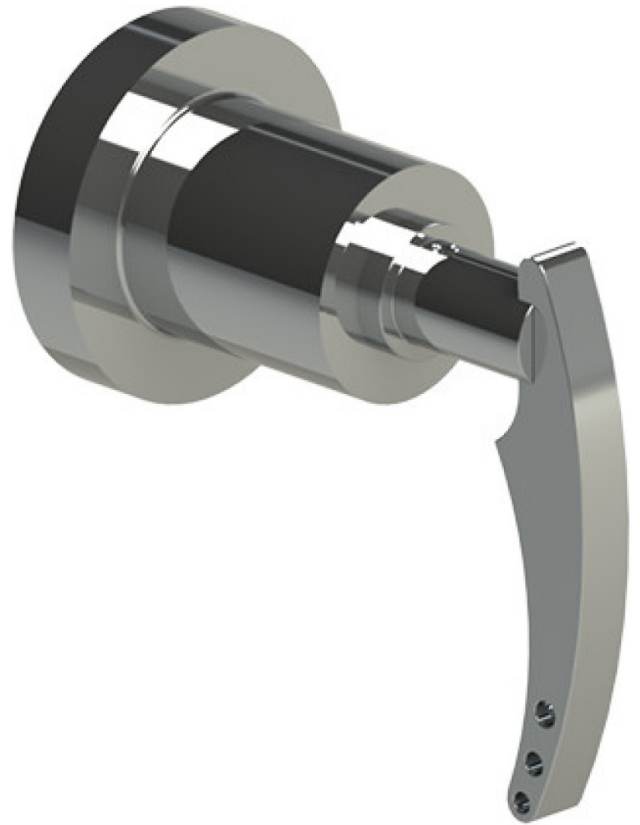

47LALCHCH Specifications

VOLUME CONTROL VALVE TRIM ONLY

ADJUSTABLE SLIDE BAR WITH HAND HELD SHOWER ASSEMBLY

INTEGRAL SUPPLY WITH 1/2" NPT X 1/2" NPSM X 3" NIPPLE

8" SHOWER HEAD WITH CEILING MOUNT 8" SHOWER ARM FLANGE

BODY SPRAY WITH 1/2" NPT X 1/2" NPSM X 3" NIPPLE X QTY 4 INCLUDED

TEMPERATURE CONTROL VALVE WITH STOPS TRIM ONLY