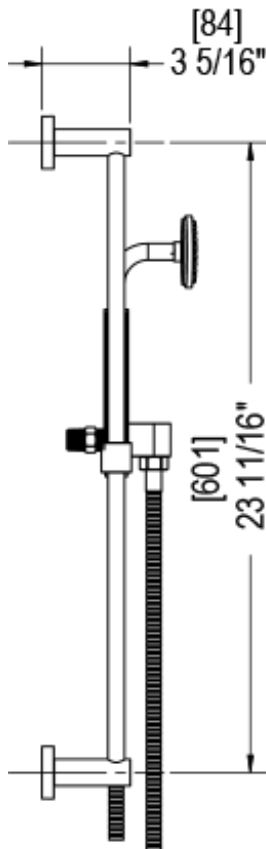

47LALCHCH Specifications

VOLUME CONTROL VALVE TRIM ONLY

ADJUSTABLE SLIDE BAR WITH HAND HELD SHOWER ASSEMBLY

INTEGRAL SUPPLY WITH 1/2" NPT X 1/2" NPSM X 3" NIPPLE

8" SHOWER HEAD WITH CEILING MOUNT 8" SHOWER ARM FLANGE

BODY SPRAY WITH 1/2" NPT X 1/2" NPSM X 3" NIPPLE X QTY 4 INCLUDED

TEMPERATURE CONTROL VALVE WITH STOPS TRIM ONLY