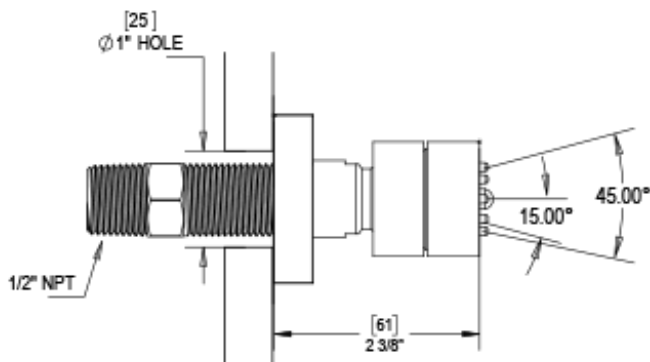

47LALCHCH Specifications

VOLUME CONTROL VALVE TRIM ONLY

ADJUSTABLE SLIDE BAR WITH HAND HELD SHOWER ASSEMBLY

INTEGRAL SUPPLY WITH 1/2" NPT X 1/2" NPSM X 3" NIPPLE

8" SHOWER HEAD WITH CEILING MOUNT 8" SHOWER ARM FLANGE

BODY SPRAY WITH 1/2" NPT X 1/2" NPSM X 3" NIPPLE X QTY 4 INCLUDED

TEMPERATURE CONTROL VALVE WITH STOPS TRIM ONLY