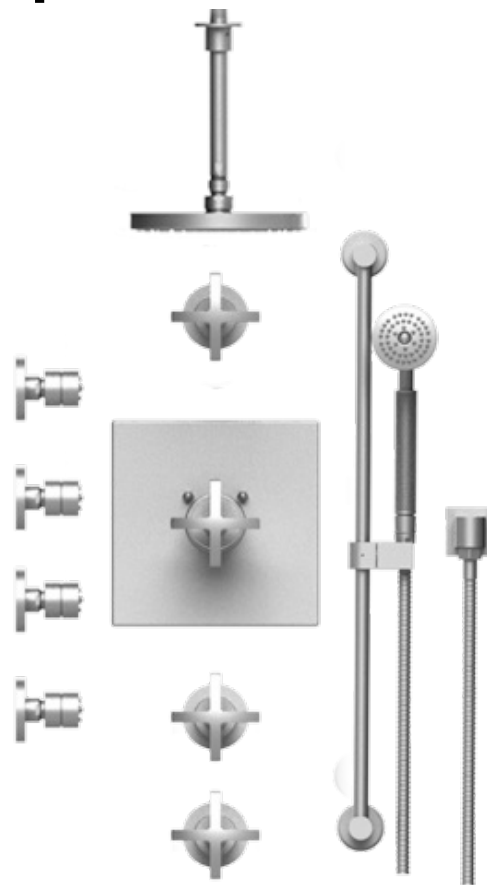

47LALCHCH Specifications

VOLUME CONTROL VALVE TRIM ONLY

ADJUSTABLE SLIDE BAR WITH HAND HELD SHOWER ASSEMBLY

INTEGRAL SUPPLY WITH 1/2" NPT X 1/2" NPSM X 3" NIPPLE

8" SHOWER HEAD WITH CEILING MOUNT 8" SHOWER ARM FLANGE

BODY SPRAY WITH 1/2" NPT X 1/2" NPSM X 3" NIPPLE X QTY 4 INCLUDED

TEMPERATURE CONTROL VALVE WITH STOPS TRIM ONLY